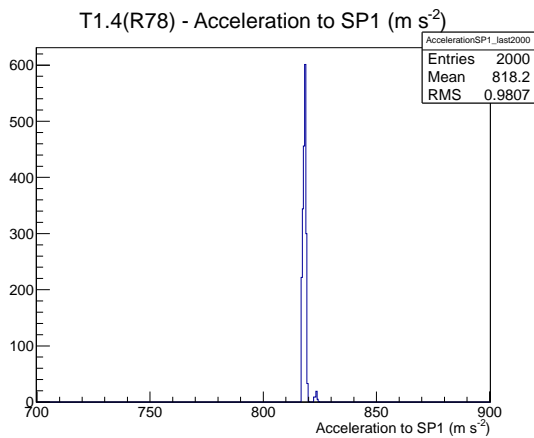

Target Performance Report - T1.4(R78)

Report Generated: September 21, 2012,

Last Actuation: 21/09/12 11:14:50

1 Operation Summary

	Last Shift	Total
Actuations:	50.0K	50.0 K
Quadrature Count errors:	0	0
Fiber ADC errors:	0	0
BPS errors (during actuation):	0	0
(R78) Gaps > 3s & < 10s:	382	382
(R78) Gaps > 10s:	4	4
(R78) SP2 Corrections:	2	2
(R78) Capture Over/Under shoots:	0/0	0/0

2 Mechanical Performance

Starting position for the last 2000 actuations.

Starting position width over time.

Acceleration for the last 2000 actuations.

Acceleration over time. Normalised to a temperature 72C using the temperature data collected by the system.