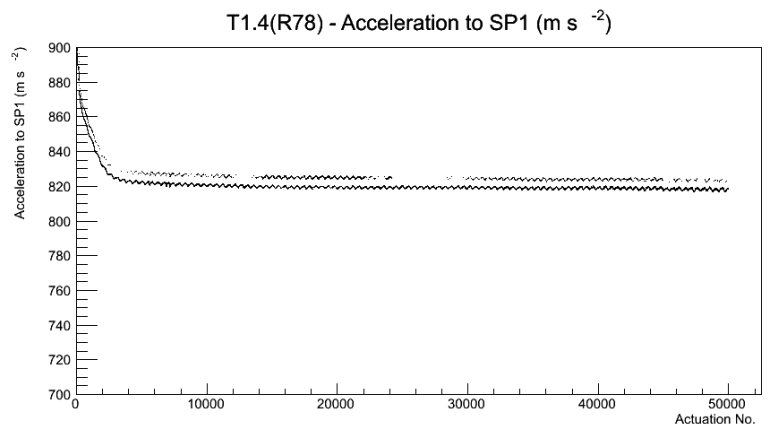

Target Performance Report - T1.4(R78)

Report Generated: September 21, 2012,

Last Actuation: 21/09/12 11:14:50

1 Operation Summary

	Last Shift	Total
Actuations:	50.0K	50.0 K
Quadrature Count errors:	0	0
Fiber ADC errors:	0	0
BPS errors (during actuation):	0	0
(R78) Gaps > 3s & < 10s:	382	382
(R78) Gaps > 10s:	4	4
(R78) SP2 Corrections:	2	2
(R78) Capture Over/Under shoots:	0/0	0/0

2 Mechanical Performance

Starting position for the last 2000 actuations.

Starting position width over time.

Acceleration for the last 2000 actuations.

Acceleration over time. Normalised to a temperature 72C using the temperature data collected by the system.

3 Optical Performance

4 BPS Check