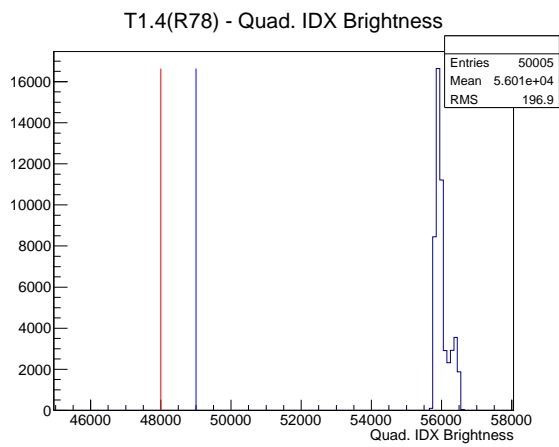

Target Performance Report - T1.4(R78)

Report Generated: September 21, 2012,

Last Actuation: 21/09/12 11:14:50

1 Operation Summary

	Last Shift	Total
Actuations:	50.0K	50.0 K
Quadrature Count errors:	0	0
Fiber ADC errors:	0	0
BPS errors (during actuation):	0	0
(R78) Gaps > 3s & < 10s:	382	382
(R78) Gaps > 10s:	4	4
(R78) SP2 Corrections:	2	2
(R78) Capture Over/Under shoots:	0/0	0/0

2 Mechanical Performance

Starting position for the last 2000 actuations.

Starting position width over time.

Acceleration for the last 2000 actuations.

Acceleration over time. Normalised to a temperature 72C using the temperature data collected by the system.

3 Optical Performance

4 BPS Check