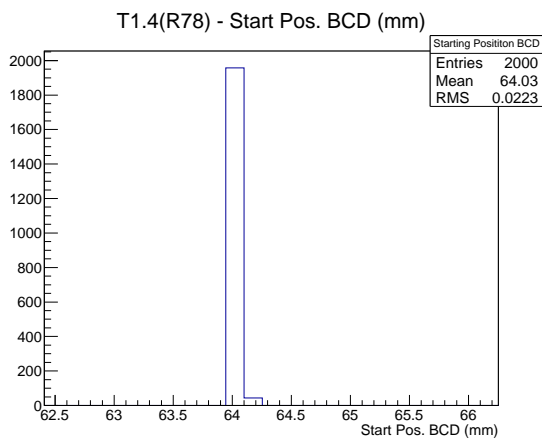

Target Performance Report - T1.4(R78)

Report Generated: September 21, 2012,

Last Actuation: 21/09/12 11:14:50

1 Operation Summary

	Last Shift	Total
Actuations:	50.0K	50.0 K
Quadrature Count errors:	0	0
Fiber ADC errors:	0	0
BPS errors (during actuation):	0	0
(R78) Gaps > 3s & < 10s:	382	382
(R78) Gaps > 10s:	4	4
(R78) SP2 Corrections:	2	2
(R78) Capture Over/Under shoots:	0/0	0/0

2 Mechanical Performance

Starting position for the last 2000 actuations.

Starting position width over time.

Acceleration for the last 2000 actuations.

Acceleration over time. Normalised to a temperature 72C using the temperature data collected by the system.