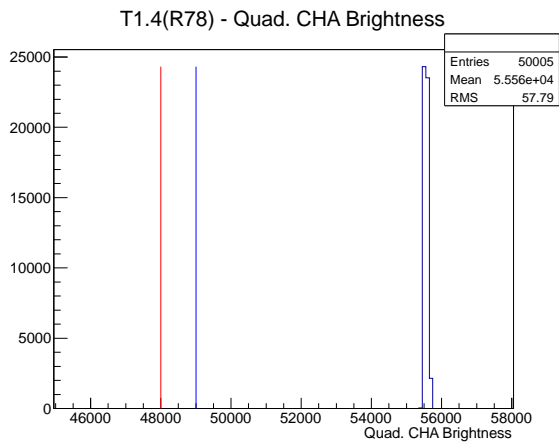

Target Performance Report - T1.4(R78)

Report Generated: September 21, 2012,

Last Actuation: 21/09/12 11:14:50

1 Operation Summary

	Last Shift	Total
Actuations:	50.0K	50.0 K
Quadrature Count errors:	0	0
Fiber ADC errors:	0	0
BPS errors (during actuation):	0	0
(R78) Gaps > 3s & < 10s:	382	382
(R78) Gaps > 10s:	4	4
(R78) SP2 Corrections:	2	2
(R78) Capture Over/Under shoots:	0/0	0/0

2 Mechanical Performance

Starting position for the last 2000 actuations.

Starting position width over time.

Acceleration for the last 2000 actuations.

Acceleration over time. Normalised to a temperature 72C using the temperature data collected by the system.

3 Optical Performance

4 BPS Check