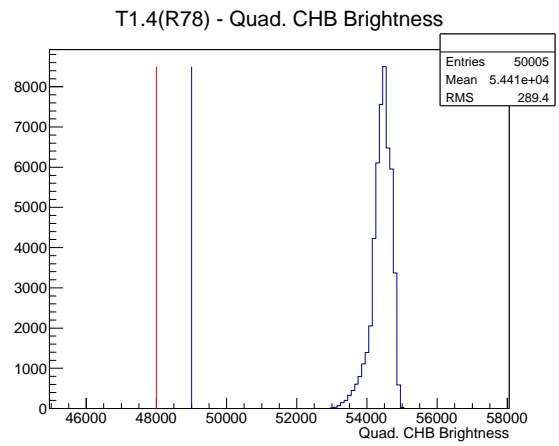

Target Performance Report - T1.4(R78)

Report Generated: September 21, 2012,

Last Actuation: 21/09/12 11:14:50

1 Operation Summary

	Last Shift	Total
Actuations:	50.0K	50.0 K
Quadrature Count errors:	0	0
Fiber ADC errors:	0	0
BPS errors (during actuation):	0	0
(R78) Gaps > 3s & < 10s:	382	382
(R78) Gaps > 10s:	4	4
(R78) SP2 Corrections:	2	2
(R78) Capture Over/Under shoots:	0/0	0/0

2 Mechanical Performance

Starting position for the last 2000 actuations.

Starting position width over time.

Acceleration for the last 2000 actuations.

Acceleration over time. Normalised to a temperature 72C using the temperature data collected by the system.

3 Optical Performance

4 BPS Check