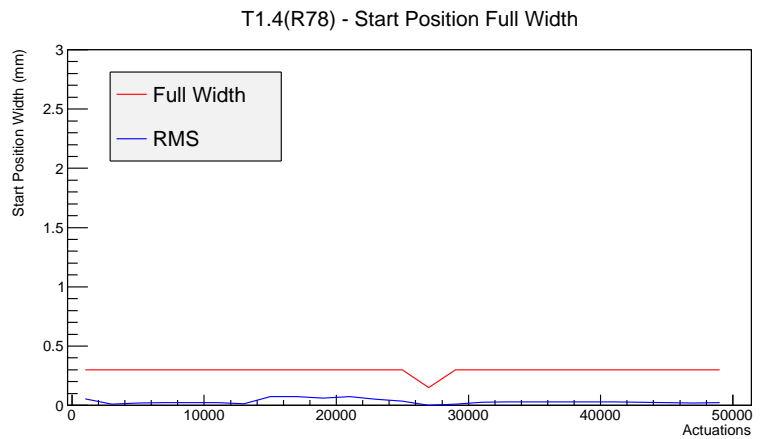

Target Performance Report - T1.4(R78)

Report Generated: September 21, 2012,

Last Actuation: 21/09/12 11:14:50

1 Operation Summary

	Last Shift	Total
Actuations:	50.0K	50.0 K
Quadrature Count errors:	0	0
Fiber ADC errors:	0	0
BPS errors (during actuation):	0	0
(R78) Gaps > 3s & < 10s:	382	382
(R78) Gaps > 10s:	4	4
(R78) SP2 Corrections:	2	2
(R78) Capture Over/Under shoots:	0/0	0/0

2 Mechanical Performance

Starting position for the last 2000 actuations.

Starting position width over time.

Acceleration for the last 2000 actuations.

Acceleration over time. Normalised to a temperature 72C using the temperature data collected by the system.