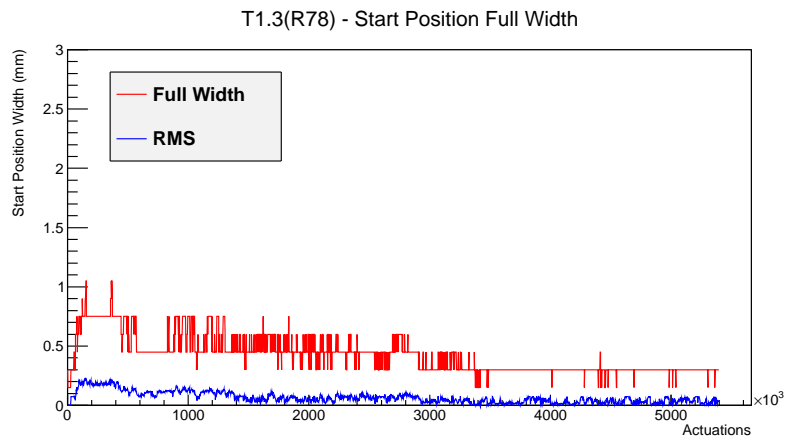

Target Performance Report - T1.3(R78)

Report Generated: July 23, 2012,

Last Actuation: 23/07/12 12:27:25

1 Operation Summary

	Last Shift	Total
Actuations:	104.0K	5395.8 K
Quadrature Count errors:	13538	462570
Fiber ADC errors:	0	2
BPS errors (during actuation):	0	3
(R78) Gaps > 3s & < 10s:	0	368
(R78) Gaps > 10s:	2	160
(R78) SP2 Corrections:	0	50
(R78) Capture Over/Under shoots:	0/0	680/680

2 Mechanical Performance

Starting position for the last 2000 actuations.

Starting position width over time.

Acceleration for the last 2000 actuations.

Acceleration over time. Normalised to a temperature 72C using the temperature data collected by the system.