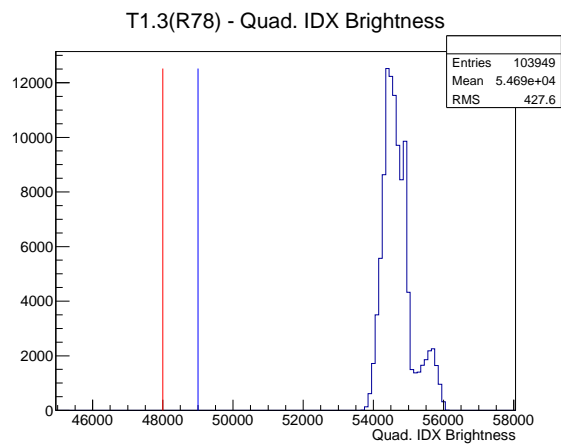

Target Performance Report - T1.3(R78)

Report Generated: July 23, 2012,

Last Actuation: 23/07/12 12:27:25

1 Operation Summary

	Last Shift	Total
Actuations:	104.0K	5395.8 K
Quadrature Count errors:	13538	462570
Fiber ADC errors:	0	2
BPS errors (during actuation):	0	3
(R78) Gaps > 3s & < 10s:	0	368
(R78) Gaps > 10s:	2	160
(R78) SP2 Corrections:	0	50
(R78) Capture Over/Under shoots:	0/0	680/680

2 Mechanical Performance

Starting position for the last 2000 actuations.

Starting position width over time.

Acceleration for the last 2000 actuations.

Acceleration over time. Normalised to a temperature 72C using the temperature data collected by the system.

3 Optical Performance

4 BPS Check