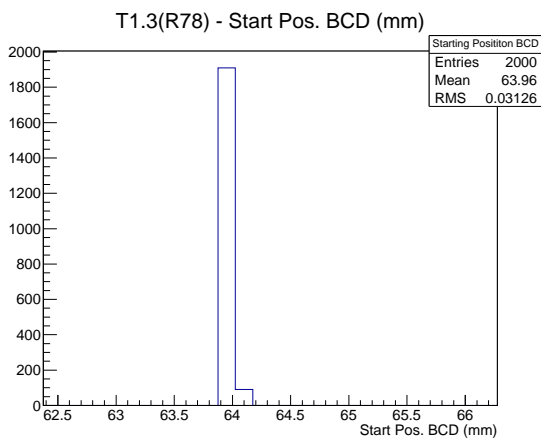

Target Performance Report - T1.3(R78)

Report Generated: July 23, 2012,

Last Actuation: 23/07/12 12:27:25

1 Operation Summary

	Last Shift	Total
Actuations:	104.0K	5395.8 K
Quadrature Count errors:	13538	462570
Fiber ADC errors:	0	2
BPS errors (during actuation):	0	3
(R78) Gaps > 3s & < 10s:	0	368
(R78) Gaps > 10s:	2	160
(R78) SP2 Corrections:	0	50
(R78) Capture Over/Under shoots:	0/0	680/680

2 Mechanical Performance

Starting position for the last 2000 actuations.

Starting position width over time.

Acceleration for the last 2000 actuations.

Acceleration over time. Normalised to a temperature 72C using the temperature data collected by the system.