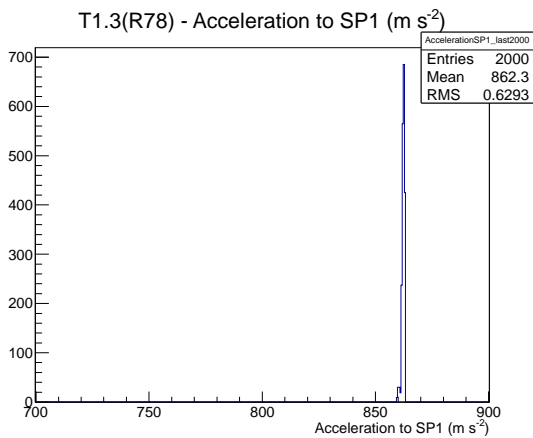

Target Performance Report - T1.3(R78)

Report Generated: July 23, 2012,

Last Actuation: 23/07/12 12:27:25

1 Operation Summary

	Last Shift	Total
Actuations:	104.0K	5395.8 K
Quadrature Count errors:	13538	462570
Fiber ADC errors:	0	2
BPS errors (during actuation):	0	3
(R78) Gaps > 3s & < 10s:	0	368
(R78) Gaps > 10s:	2	160
(R78) SP2 Corrections:	0	50
(R78) Capture Over/Under shoots:	0/0	680/680

2 Mechanical Performance

Starting position for the last 2000 actuations.

Starting position width over time.

Acceleration for the last 2000 actuations.

Acceleration over time. Normalised to a temperature 72C using the temperature data collected by the system.