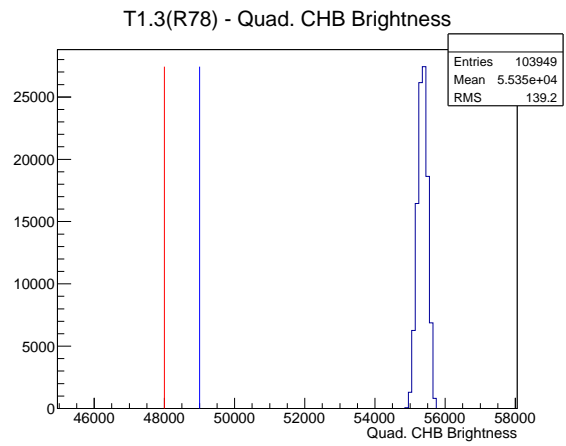

Target Performance Report - T1.3(R78)

Report Generated: July 23, 2012,

Last Actuation: 23/07/12 12:27:25

1 Operation Summary

	Last Shift	Total
Actuations:	104.0K	5395.8 K
Quadrature Count errors:	13538	462570
Fiber ADC errors:	0	2
BPS errors (during actuation):	0	3
(R78) Gaps > 3s & < 10s:	0	368
(R78) Gaps > 10s:	2	160
(R78) SP2 Corrections:	0	50
(R78) Capture Over/Under shoots:	0/0	680/680

2 Mechanical Performance

Starting position for the last 2000 actuations.

Starting position width over time.

Acceleration for the last 2000 actuations.

Acceleration over time. Normalised to a temperature 72C using the temperature data collected by the system.

3 Optical Performance

4 BPS Check