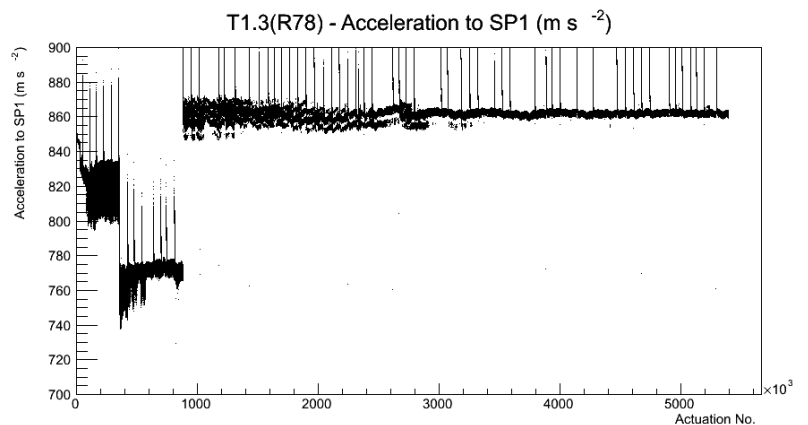

Target Performance Report - T1.3(R78)

Report Generated: July 23, 2012,

Last Actuation: 23/07/12 12:27:25

1 Operation Summary

	Last Shift	Total
Actuations:	104.0K	5395.8 K
Quadrature Count errors:	13538	462570
Fiber ADC errors:	0	2
BPS errors (during actuation):	0	3
(R78) Gaps > 3s & < 10s:	0	368
(R78) Gaps > 10s:	2	160
(R78) SP2 Corrections:	0	50
(R78) Capture Over/Under shoots:	0/0	680/680

2 Mechanical Performance

Starting position for the last 2000 actuations.

Starting position width over time.

Acceleration for the last 2000 actuations.

Acceleration over time. Normalised to a temperature 72C using the temperature data collected by the system.

3 Optical Performance

4 BPS Check