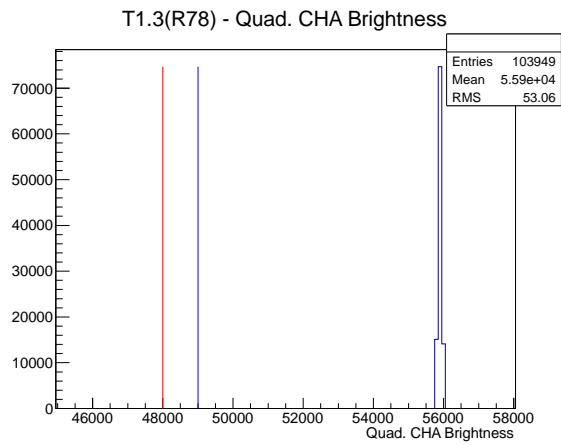

Target Performance Report - T1.3(R78)

Report Generated: July 23, 2012,

Last Actuation: 23/07/12 12:27:25

1 Operation Summary

	Last Shift	Total
Actuations:	104.0K	5395.8 K
Quadrature Count errors:	13538	462570
Fiber ADC errors:	0	2
BPS errors (during actuation):	0	3
(R78) Gaps > 3s & < 10s:	0	368
(R78) Gaps > 10s:	2	160
(R78) SP2 Corrections:	0	50
(R78) Capture Over/Under shoots:	0/0	680/680

2 Mechanical Performance

Starting position for the last 2000 actuations.

Starting position width over time.

Acceleration for the last 2000 actuations.

Acceleration over time. Normalised to a temperature 72C using the temperature data collected by the system.

3 Optical Performance

4 BPS Check