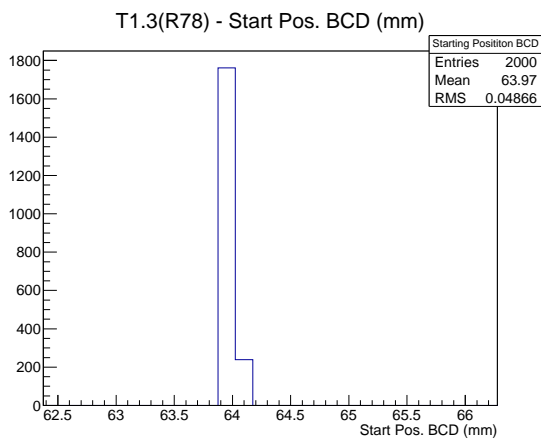

Target Performance Report - T1.3(R78)

Report Generated: July 19, 2012,

Last Actuation: 19/07/12 07:07:46

1 Operation Summary

	Last Shift	Total
Actuations:	48.6K	5127.1 K
Quadrature Count errors:	12959	414323
Fiber ADC errors:	0	2
BPS errors (during actuation):	0	3
(R78) Gaps > 3s & < 10s:	0	266
(R78) Gaps > 10s:	0	154
(R78) SP2 Corrections:	0	50
(R78) Capture Over/Under shoots:	0/0	645/645

2 Mechanical Performance

Starting position for the last 2000 actuations.

Starting position width over time.

Acceleration for the last 2000 actuations.

Acceleration over time. Normalised to a temperature 72C using the temperature data collected by the system.