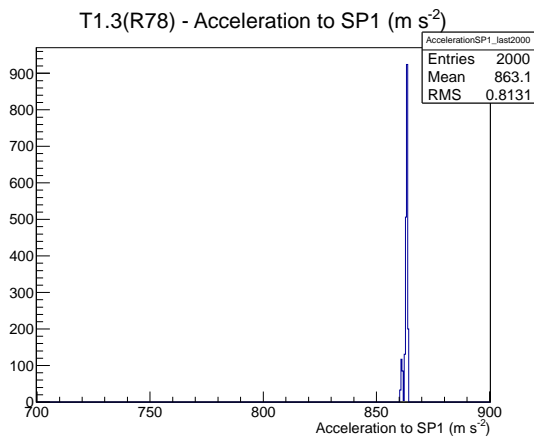

Target Performance Report - T1.3(R78)

Report Generated: July 19, 2012,

Last Actuation: 19/07/12 07:07:46

1 Operation Summary

	Last Shift	Total
Actuations:	48.6K	5127.1 K
Quadrature Count errors:	12959	414323
Fiber ADC errors:	0	2
BPS errors (during actuation):	0	3
(R78) Gaps > 3s & < 10s:	0	266
(R78) Gaps > 10s:	0	154
(R78) SP2 Corrections:	0	50
(R78) Capture Over/Under shoots:	0/0	645/645

2 Mechanical Performance

Starting position for the last 2000 actuations.

Starting position width over time.

Acceleration for the last 2000 actuations.

Acceleration over time. Normalised to a temperature 72C using the temperature data collected by the system.