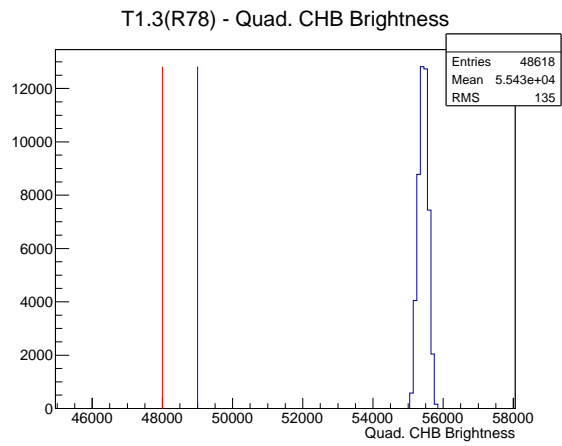

Target Performance Report - T1.3(R78)

Report Generated: July 19, 2012,

Last Actuation: 19/07/12 07:07:46

1 Operation Summary

	Last Shift	Total
Actuations:	48.6K	5127.1 K
Quadrature Count errors:	12959	414323
Fiber ADC errors:	0	2
BPS errors (during actuation):	0	3
(R78) Gaps > 3s & < 10s:	0	266
(R78) Gaps > 10s:	0	154
(R78) SP2 Corrections:	0	50
(R78) Capture Over/Under shoots:	0/0	645/645

2 Mechanical Performance

Starting position for the last 2000 actuations.

Starting position width over time.

Acceleration for the last 2000 actuations.

Acceleration over time. Normalised to a temperature 72C using the temperature data collected by the system.

3 Optical Performance

4 BPS Check