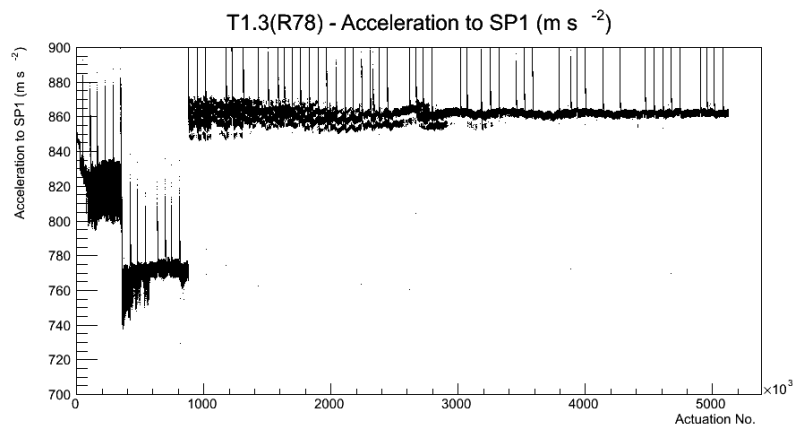

Target Performance Report - T1.3(R78)

Report Generated: July 19, 2012,

Last Actuation: 19/07/12 07:07:46

1 Operation Summary

	Last Shift	Total
Actuations:	48.6K	5127.1 K
Quadrature Count errors:	12959	414323
Fiber ADC errors:	0	2
BPS errors (during actuation):	0	3
(R78) Gaps > 3s & < 10s:	0	266
(R78) Gaps > 10s:	0	154
(R78) SP2 Corrections:	0	50
(R78) Capture Over/Under shoots:	0/0	645/645

2 Mechanical Performance

Starting position for the last 2000 actuations.

Starting position width over time.

Acceleration for the last 2000 actuations.

Acceleration over time. Normalised to a temperature 72C using the temperature data collected by the system.

3 Optical Performance

4 BPS Check