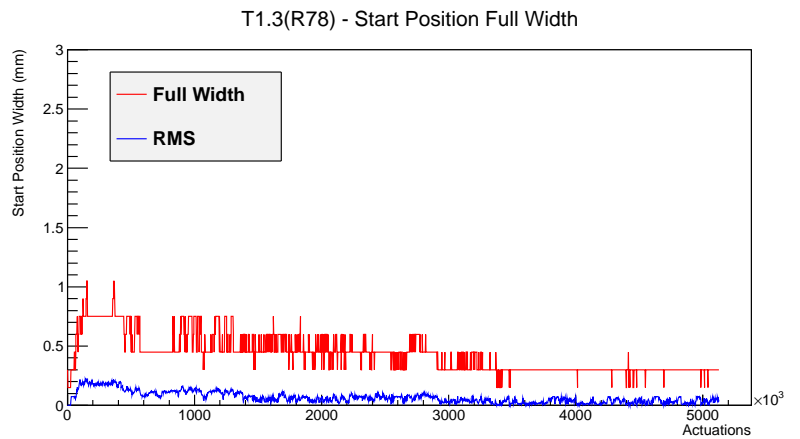

Target Performance Report - T1.3(R78)

Report Generated: July 19, 2012,

Last Actuation: 19/07/12 07:07:46

1 Operation Summary

	Last Shift	Total
Actuations:	48.6K	5127.1 K
Quadrature Count errors:	12959	414323
Fiber ADC errors:	0	2
BPS errors (during actuation):	0	3
(R78) Gaps > 3s & < 10s:	0	266
(R78) Gaps > 10s:	0	154
(R78) SP2 Corrections:	0	50
(R78) Capture Over/Under shoots:	0/0	645/645

2 Mechanical Performance

Starting position for the last 2000 actuations.

Starting position width over time.

Acceleration for the last 2000 actuations.

Acceleration over time. Normalised to a temperature 72C using the temperature data collected by the system.