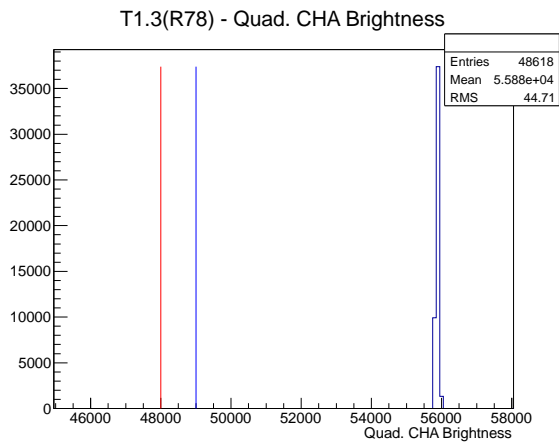

Target Performance Report - T1.3(R78)

Report Generated: July 19, 2012,

Last Actuation: 19/07/12 07:07:46

1 Operation Summary

	Last Shift	Total
Actuations:	48.6K	5127.1 K
Quadrature Count errors:	12959	414323
Fiber ADC errors:	0	2
BPS errors (during actuation):	0	3
(R78) Gaps > 3s & < 10s:	0	266
(R78) Gaps > 10s:	0	154
(R78) SP2 Corrections:	0	50
(R78) Capture Over/Under shoots:	0/0	645/645

2 Mechanical Performance

Starting position for the last 2000 actuations.

Starting position width over time.

Acceleration for the last 2000 actuations.

Acceleration over time. Normalised to a temperature 72C using the temperature data collected by the system.

3 Optical Performance

4 BPS Check