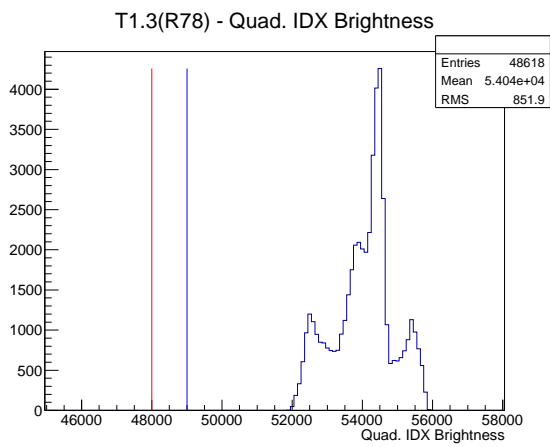

Target Performance Report - T1.3(R78)

Report Generated: July 19, 2012,

Last Actuation: 19/07/12 07:07:46

1 Operation Summary

	Last Shift	Total
Actuations:	48.6K	5127.1 K
Quadrature Count errors:	12959	414323
Fiber ADC errors:	0	2
BPS errors (during actuation):	0	3
(R78) Gaps > 3s & < 10s:	0	266
(R78) Gaps > 10s:	0	154
(R78) SP2 Corrections:	0	50
(R78) Capture Over/Under shoots:	0/0	645/645

2 Mechanical Performance

Starting position for the last 2000 actuations.

Starting position width over time.

Acceleration for the last 2000 actuations.

Acceleration over time. Normalised to a temperature 72C using the temperature data collected by the system.

3 Optical Performance

4 BPS Check