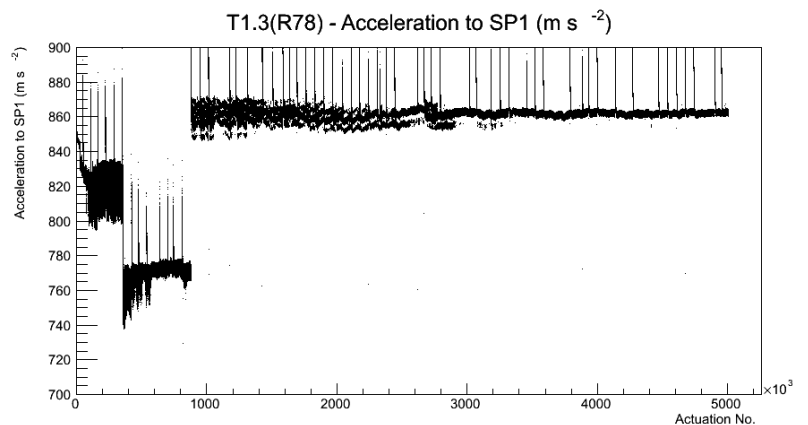

Target Performance Report - T1.3(R78)

Report Generated: July 17, 2012,

Last Actuation: 17/07/12 11:59:51

1 Operation Summary

	Last Shift	Total
Actuations:	56.8K	5009.8 K
Quadrature Count errors:	12516	392860
Fiber ADC errors:	0	2
BPS errors (during actuation):	0	3
(R78) Gaps > 3s & < 10s:	0	266
(R78) Gaps > 10s:	2	150
(R78) SP2 Corrections:	0	50
(R78) Capture Over/Under shoots:	1/2	641/643

2 Mechanical Performance

Starting position for the last 2000 actuations.

Starting position width over time.

Acceleration for the last 2000 actuations.

Acceleration over time. Normalised to a temperature 72C using the temperature data collected by the system.

3 Optical Performance

4 BPS Check