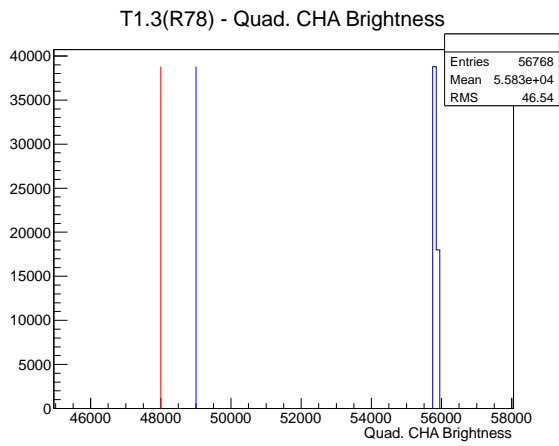

Target Performance Report - T1.3(R78)

Report Generated: July 17, 2012,

Last Actuation: 17/07/12 11:59:51

1 Operation Summary

	Last Shift	Total
Actuations:	56.8K	5009.8 K
Quadrature Count errors:	12516	392860
Fiber ADC errors:	0	2
BPS errors (during actuation):	0	3
(R78) Gaps > 3s & < 10s:	0	266
(R78) Gaps > 10s:	2	150
(R78) SP2 Corrections:	0	50
(R78) Capture Over/Under shoots:	1/2	641/643

2 Mechanical Performance

Starting position for the last 2000 actuations.

Starting position width over time.

Acceleration for the last 2000 actuations.

Acceleration over time. Normalised to a temperature 72C using the temperature data collected by the system.

3 Optical Performance

4 BPS Check