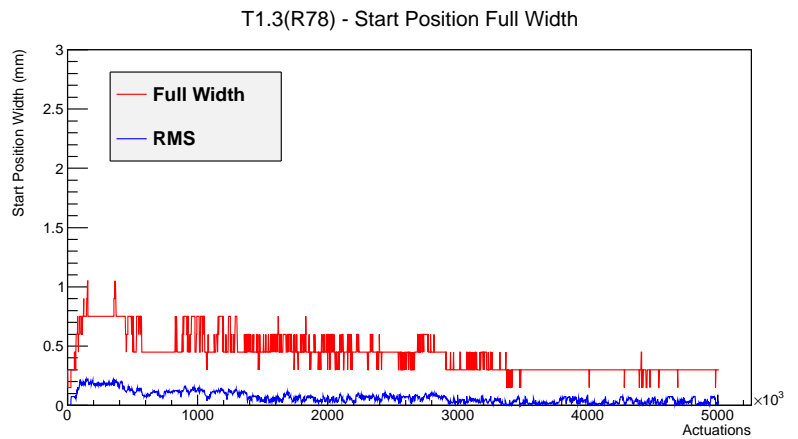

Target Performance Report - T1.3(R78)

Report Generated: July 17, 2012,

Last Actuation: 17/07/12 11:59:51

1 Operation Summary

	Last Shift	Total
Actuations:	56.8K	5009.8 K
Quadrature Count errors:	12516	392860
Fiber ADC errors:	0	2
BPS errors (during actuation):	0	3
(R78) Gaps > 3s & < 10s:	0	266
(R78) Gaps > 10s:	2	150
(R78) SP2 Corrections:	0	50
(R78) Capture Over/Under shoots:	1/2	641/643

2 Mechanical Performance

Starting position for the last 2000 actuations.

Starting position width over time.

Acceleration for the last 2000 actuations.

Acceleration over time. Normalised to a temperature 72C using the temperature data collected by the system.