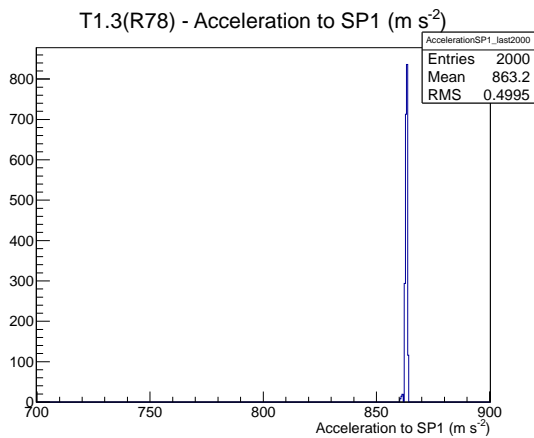

Target Performance Report - T1.3(R78)

Report Generated: July 17, 2012,

Last Actuation: 17/07/12 11:59:51

1 Operation Summary

	Last Shift	Total
Actuations:	56.8K	5009.8 K
Quadrature Count errors:	12516	392860
Fiber ADC errors:	0	2
BPS errors (during actuation):	0	3
(R78) Gaps > 3s & < 10s:	0	266
(R78) Gaps > 10s:	2	150
(R78) SP2 Corrections:	0	50
(R78) Capture Over/Under shoots:	1/2	641/643

2 Mechanical Performance

Starting position for the last 2000 actuations.

Starting position width over time.

Acceleration for the last 2000 actuations.

Acceleration over time. Normalised to a temperature 72C using the temperature data collected by the system.