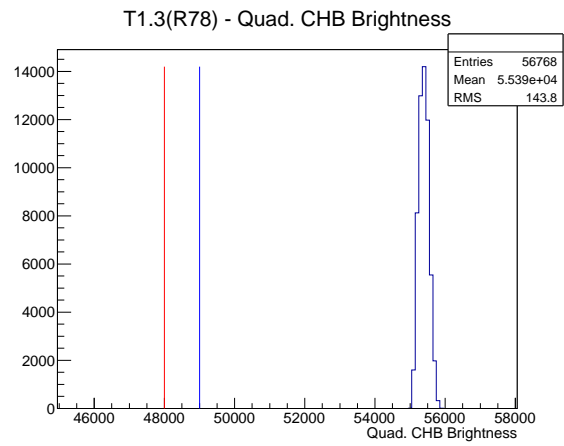

Target Performance Report - T1.3(R78)

Report Generated: July 17, 2012,

Last Actuation: 17/07/12 11:59:51

1 Operation Summary

	Last Shift	Total
Actuations:	56.8K	5009.8 K
Quadrature Count errors:	12516	392860
Fiber ADC errors:	0	2
BPS errors (during actuation):	0	3
(R78) Gaps > 3s & < 10s:	0	266
(R78) Gaps > 10s:	2	150
(R78) SP2 Corrections:	0	50
(R78) Capture Over/Under shoots:	1/2	641/643

2 Mechanical Performance

Starting position for the last 2000 actuations.

Starting position width over time.

Acceleration for the last 2000 actuations.

Acceleration over time. Normalised to a temperature 72C using the temperature data collected by the system.

3 Optical Performance

4 BPS Check