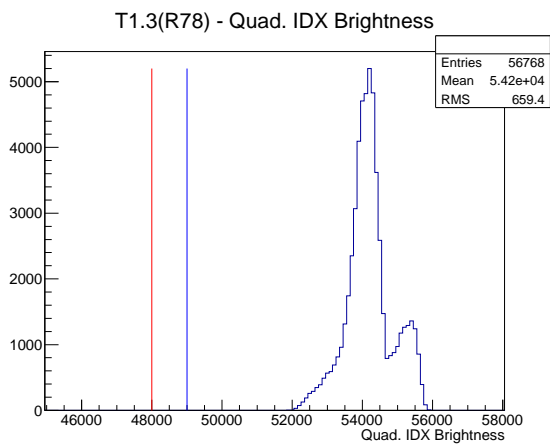

Target Performance Report - T1.3(R78)

Report Generated: July 17, 2012,

Last Actuation: 17/07/12 11:59:51

1 Operation Summary

	Last Shift	Total
Actuations:	56.8K	5009.8 K
Quadrature Count errors:	12516	392860
Fiber ADC errors:	0	2
BPS errors (during actuation):	0	3
(R78) Gaps > 3s & < 10s:	0	266
(R78) Gaps > 10s:	2	150
(R78) SP2 Corrections:	0	50
(R78) Capture Over/Under shoots:	1/2	641/643

2 Mechanical Performance

Starting position for the last 2000 actuations.

Starting position width over time.

Acceleration for the last 2000 actuations.

Acceleration over time. Normalised to a temperature 72C using the temperature data collected by the system.

3 Optical Performance

4 BPS Check