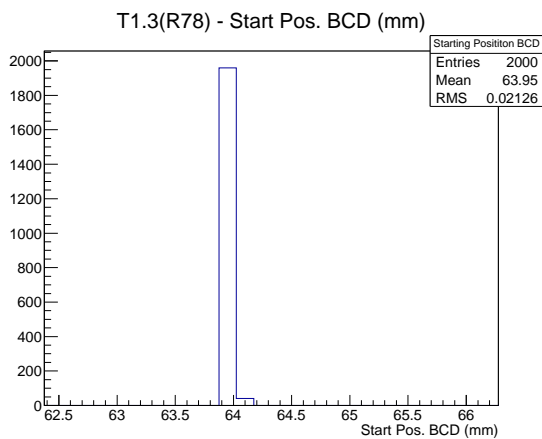

Target Performance Report - T1.3(R78)

Report Generated: July 17, 2012,

Last Actuation: 17/07/12 11:59:51

1 Operation Summary

	Last Shift	Total
Actuations:	56.8K	5009.8 K
Quadrature Count errors:	12516	392860
Fiber ADC errors:	0	2
BPS errors (during actuation):	0	3
(R78) Gaps > 3s & < 10s:	0	266
(R78) Gaps > 10s:	2	150
(R78) SP2 Corrections:	0	50
(R78) Capture Over/Under shoots:	1/2	641/643

2 Mechanical Performance

Starting position for the last 2000 actuations.

Starting position width over time.

Acceleration for the last 2000 actuations.

Acceleration over time. Normalised to a temperature 72C using the temperature data collected by the system.