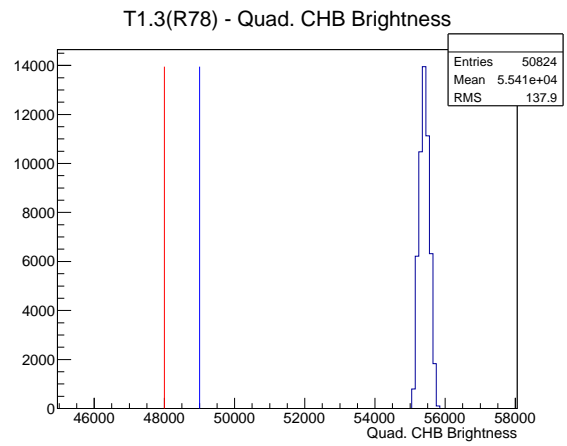

Target Performance Report - T1.3(R78)

Report Generated: July 16, 2012,

Last Actuation: 16/07/12 13:41:32

1 Operation Summary

	Last Shift	Total
Actuations:	50.8K	4953.1 K
Quadrature Count errors:	5052	380346
Fiber ADC errors:	0	2
BPS errors (during actuation):	0	3
(R78) Gaps > 3s & < 10s:	0	266
(R78) Gaps > 10s:	2	148
(R78) SP2 Corrections:	0	50
(R78) Capture Over/Under shoots:	0/0	640/640

2 Mechanical Performance

Starting position for the last 2000 actuations.

Starting position width over time.

Acceleration for the last 2000 actuations.

Acceleration over time. Normalised to a temperature 72C using the temperature data collected by the system.

3 Optical Performance

4 BPS Check