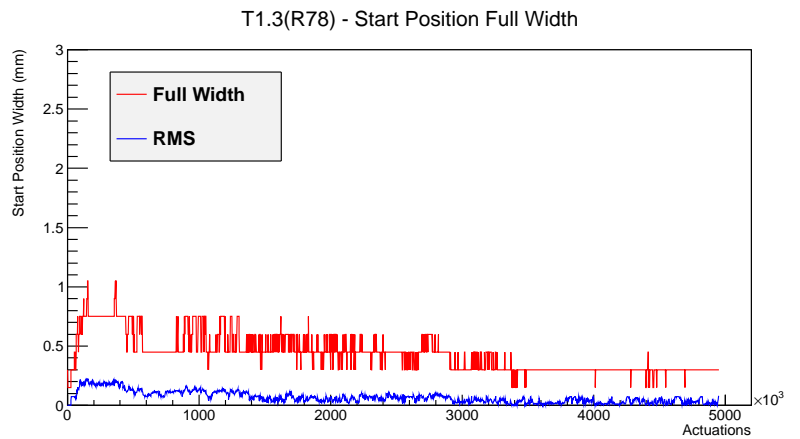

Target Performance Report - T1.3(R78)

Report Generated: July 16, 2012,

Last Actuation: 16/07/12 13:41:32

1 Operation Summary

	Last Shift	Total
Actuations:	50.8K	4953.1 K
Quadrature Count errors:	5052	380346
Fiber ADC errors:	0	2
BPS errors (during actuation):	0	3
(R78) Gaps > 3s & < 10s:	0	266
(R78) Gaps > 10s:	2	148
(R78) SP2 Corrections:	0	50
(R78) Capture Over/Under shoots:	0/0	640/640

2 Mechanical Performance

Starting position for the last 2000 actuations.

Starting position width over time.

Acceleration for the last 2000 actuations.

Acceleration over time. Normalised to a temperature 72C using the temperature data collected by the system.