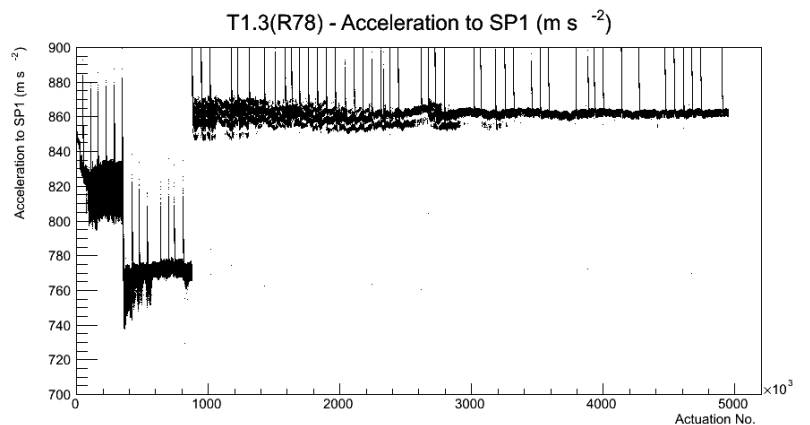

Target Performance Report - T1.3(R78)

Report Generated: July 16, 2012,

Last Actuation: 16/07/12 13:41:32

1 Operation Summary

	Last Shift	Total
Actuations:	50.8K	4953.1 K
Quadrature Count errors:	5052	380346
Fiber ADC errors:	0	2
BPS errors (during actuation):	0	3
(R78) Gaps > 3s & < 10s:	0	266
(R78) Gaps > 10s:	2	148
(R78) SP2 Corrections:	0	50
(R78) Capture Over/Under shoots:	0/0	640/640

2 Mechanical Performance

Starting position for the last 2000 actuations.

Starting position width over time.

Acceleration for the last 2000 actuations.

Acceleration over time. Normalised to a temperature 72C using the temperature data collected by the system.

3 Optical Performance

4 BPS Check