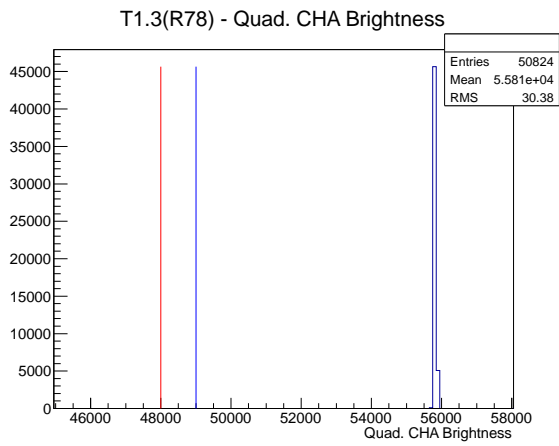

Target Performance Report - T1.3(R78)

Report Generated: July 16, 2012,

Last Actuation: 16/07/12 13:41:32

1 Operation Summary

	Last Shift	Total
Actuations:	50.8K	4953.1 K
Quadrature Count errors:	5052	380346
Fiber ADC errors:	0	2
BPS errors (during actuation):	0	3
(R78) Gaps > 3s & < 10s:	0	266
(R78) Gaps > 10s:	2	148
(R78) SP2 Corrections:	0	50
(R78) Capture Over/Under shoots:	0/0	640/640

2 Mechanical Performance

Starting position for the last 2000 actuations.

Starting position width over time.

Acceleration for the last 2000 actuations.

Acceleration over time. Normalised to a temperature 72C using the temperature data collected by the system.

3 Optical Performance

4 BPS Check