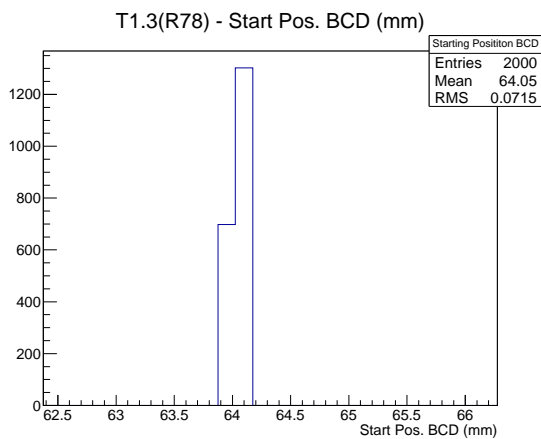

Target Performance Report - T1.3(R78)

Report Generated: July 16, 2012,

Last Actuation: 16/07/12 13:41:32

1 Operation Summary

	Last Shift	Total
Actuations:	50.8K	4953.1 K
Quadrature Count errors:	5052	380346
Fiber ADC errors:	0	2
BPS errors (during actuation):	0	3
(R78) Gaps > 3s & < 10s:	0	266
(R78) Gaps > 10s:	2	148
(R78) SP2 Corrections:	0	50
(R78) Capture Over/Under shoots:	0/0	640/640

2 Mechanical Performance

Starting position for the last 2000 actuations.

Starting position width over time.

Acceleration for the last 2000 actuations.

Acceleration over time. Normalised to a temperature 72C using the temperature data collected by the system.