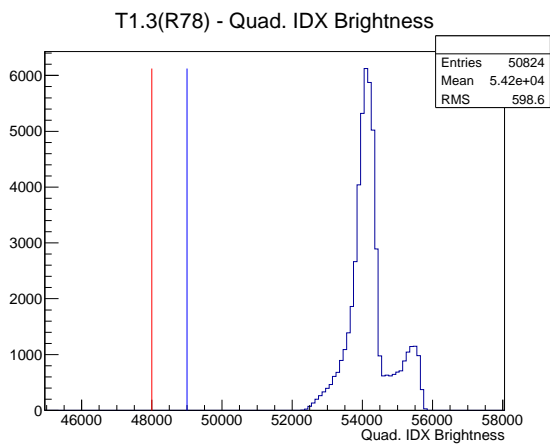

Target Performance Report - T1.3(R78)

Report Generated: July 16, 2012,

Last Actuation: 16/07/12 13:41:32

1 Operation Summary

	Last Shift	Total
Actuations:	50.8K	4953.1 K
Quadrature Count errors:	5052	380346
Fiber ADC errors:	0	2
BPS errors (during actuation):	0	3
(R78) Gaps > 3s & < 10s:	0	266
(R78) Gaps > 10s:	2	148
(R78) SP2 Corrections:	0	50
(R78) Capture Over/Under shoots:	0/0	640/640

2 Mechanical Performance

Starting position for the last 2000 actuations.

Starting position width over time.

Acceleration for the last 2000 actuations.

Acceleration over time. Normalised to a temperature 72C using the temperature data collected by the system.

3 Optical Performance

4 BPS Check