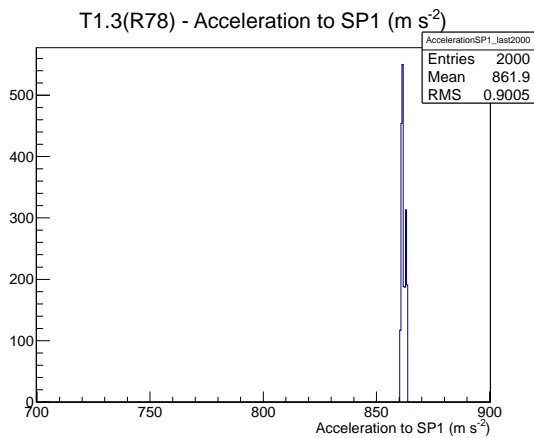

Target Performance Report - T1.3(R78)

Report Generated: July 16, 2012,

Last Actuation: 16/07/12 13:41:32

1 Operation Summary

	Last Shift	Total
Actuations:	50.8K	4953.1 K
Quadrature Count errors:	5052	380346
Fiber ADC errors:	0	2
BPS errors (during actuation):	0	3
(R78) Gaps > 3s & < 10s:	0	266
(R78) Gaps > 10s:	2	148
(R78) SP2 Corrections:	0	50
(R78) Capture Over/Under shoots:	0/0	640/640

2 Mechanical Performance

Starting position for the last 2000 actuations.

Starting position width over time.

Acceleration for the last 2000 actuations.

Acceleration over time. Normalised to a temperature 72C using the temperature data collected by the system.