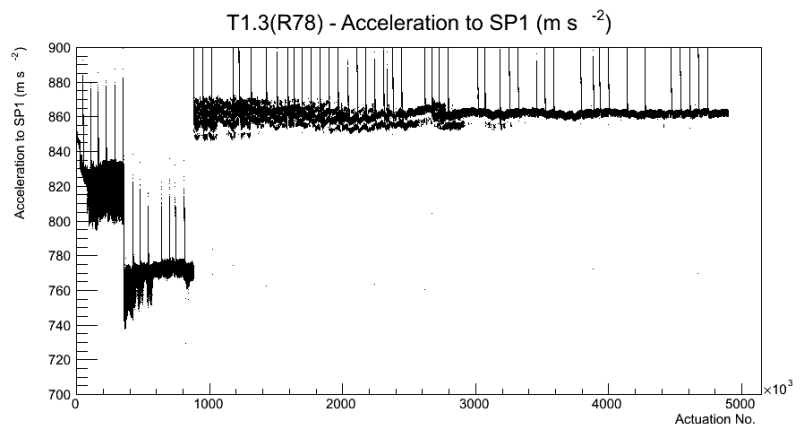

## 2 Mechanical Performance

Starting position for the last 2000 actuations.

Starting position width over time.

Acceleration for the last 2000 actuations.

Acceleration over time. Normalised to a temperature 72C using the temperature data collected by the system.

### 3 Optical Performance