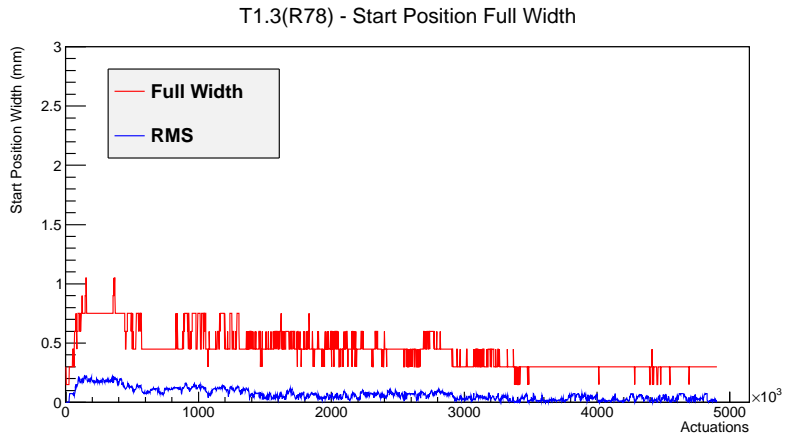

## 1 Operation Summary

	Last Shift	Total
Actuations:	161.5K	4902.3 K
Quadrature Count errors:	21089	375294
Fiber ADC errors:	0	2
BPS errors (during actuation):	0	3
(R78) Gaps > 3s & < 10s:	0	266
(R78) Gaps > 10s:	0	146
(R78) SP2 Corrections:	0	50
(R78) Capture Over/Under shoots:	0/0	640/640

## 2 Mechanical Performance

Starting position for the last 2000 actuations.

Starting position width over time.

Acceleration for the last 2000 actuations.

Acceleration over time. Normalised to a temperature 72C using the temperature data collected by the system.