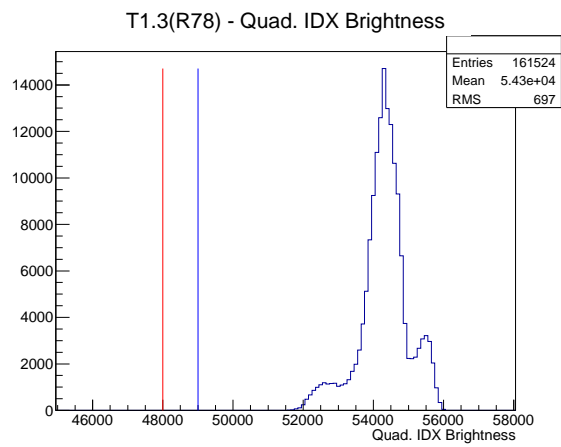

## 2 Mechanical Performance

Starting position for the last 2000 actuations.

Starting position width over time.

Acceleration for the last 2000 actuations.

Acceleration over time. Normalised to a temperature 72C using the temperature data collected by the system.

### 3 Optical Performance