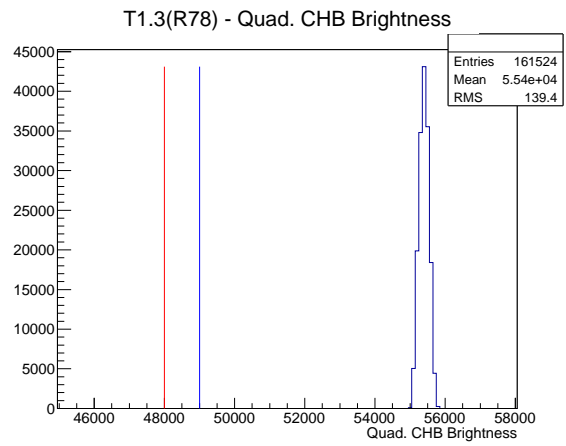

## 1 Operation Summary

	Last Shift	Total
Actuations:	161.5K	4902.3 K
Quadrature Count errors:	21089	375294
Fiber ADC errors:	0	2
BPS errors (during actuation):	0	3
(R78) Gaps > 3s & < 10s:	0	266
(R78) Gaps > 10s:	0	146
(R78) SP2 Corrections:	0	50
(R78) Capture Over/Under shoots:	0/0	640/640

## 2 Mechanical Performance

Starting position for the last 2000 actuations.

Starting position width over time.

Acceleration for the last 2000 actuations.

Acceleration over time. Normalised to a temperature 72C using the temperature data collected by the system.

### 3 Optical Performance