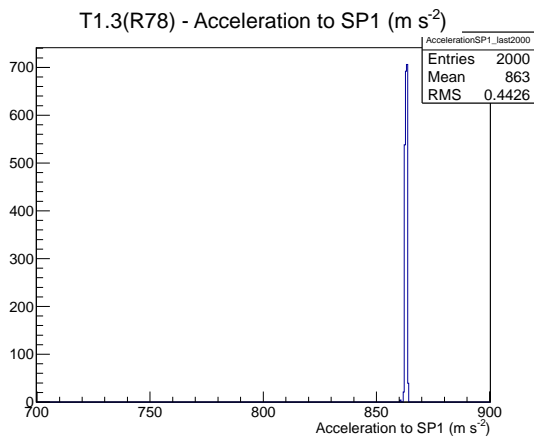

## 1 Operation Summary

	Last Shift	Total
Actuations:	161.5K	4902.3 K
Quadrature Count errors:	21089	375294
Fiber ADC errors:	0	2
BPS errors (during actuation):	0	3
(R78) Gaps > 3s & < 10s:	0	266
(R78) Gaps > 10s:	0	146
(R78) SP2 Corrections:	0	50
(R78) Capture Over/Under shoots:	0/0	640/640

## 2 Mechanical Performance

Starting position for the last 2000 actuations.

Starting position width over time.

Acceleration for the last 2000 actuations.

Acceleration over time. Normalised to a temperature 72C using the temperature data collected by the system.