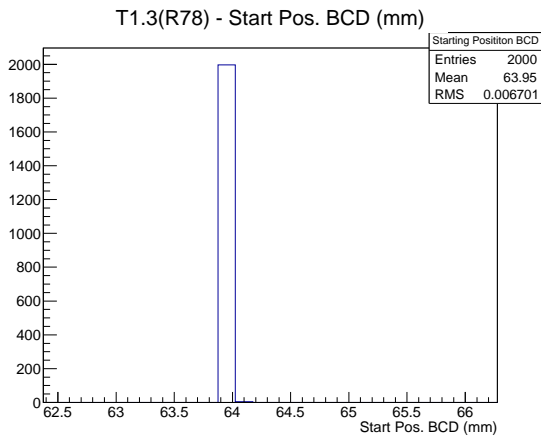

## 1 Operation Summary

	Last Shift	Total
Actuations:	161.5K	4902.3 K
Quadrature Count errors:	21089	375294
Fiber ADC errors:	0	2
BPS errors (during actuation):	0	3
(R78) Gaps > 3s & < 10s:	0	266
(R78) Gaps > 10s:	0	146
(R78) SP2 Corrections:	0	50
(R78) Capture Over/Under shoots:	0/0	640/640

## 2 Mechanical Performance

Starting position for the last 2000 actuations.

Starting position width over time.

Acceleration for the last 2000 actuations.

Acceleration over time. Normalised to a temperature 72C using the temperature data collected by the system.