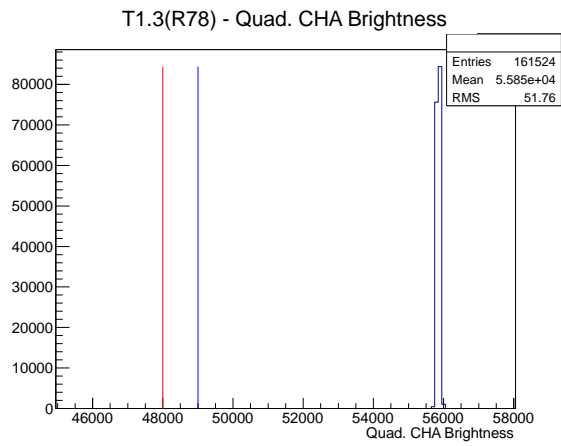

## 1 Operation Summary

	Last Shift	Total
Actuations:	161.5K	4902.3 K
Quadrature Count errors:	21089	375294
Fiber ADC errors:	0	2
BPS errors (during actuation):	0	3
(R78) Gaps > 3s & < 10s:	0	266
(R78) Gaps > 10s:	0	146
(R78) SP2 Corrections:	0	50
(R78) Capture Over/Under shoots:	0/0	640/640

## 2 Mechanical Performance

Starting position for the last 2000 actuations.

Starting position width over time.

Acceleration for the last 2000 actuations.

Acceleration over time. Normalised to a temperature 72C using the temperature data collected by the system.

### 3 Optical Performance