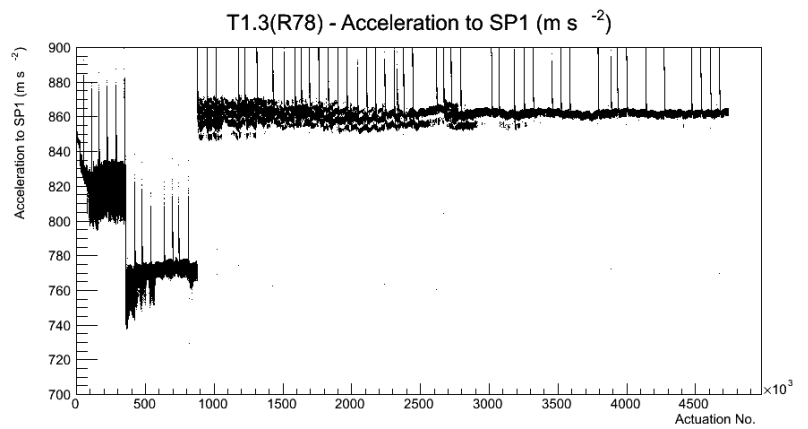

Target Performance Report - T1.3(R78)

Report Generated: July 13, 2012,

Last Actuation: 13/07/12 11:52:50

1 Operation Summary

	Last Shift	Total
Actuations:	133.1K	4740.7 K
Quadrature Count errors:	31114	354205
Fiber ADC errors:	0	2
BPS errors (during actuation):	0	3
(R78) Gaps > 3s & < 10s:	0	266
(R78) Gaps > 10s:	4	144
(R78) SP2 Corrections:	0	50
(R78) Capture Over/Under shoots:	0/1	639/640

2 Mechanical Performance

Starting position for the last 2000 actuations.

Starting position width over time.

Acceleration for the last 2000 actuations.

Acceleration over time. Normalised to a temperature 72C using the temperature data collected by the system.

3 Optical Performance

4 BPS Check