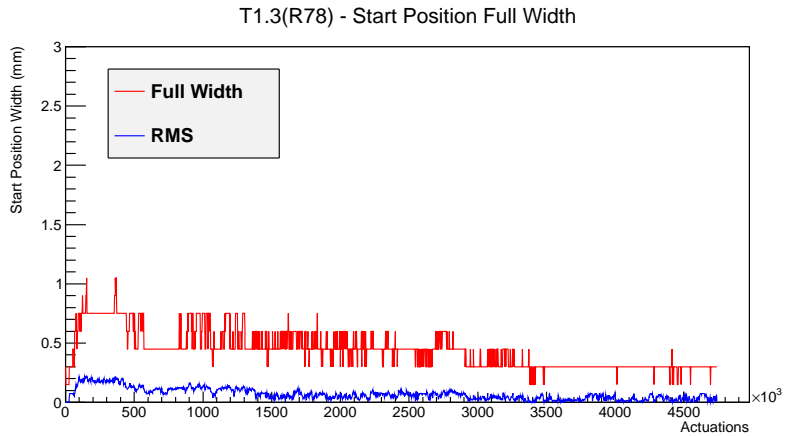

Target Performance Report - T1.3(R78)

Report Generated: July 13, 2012,

Last Actuation: 13/07/12 11:52:50

1 Operation Summary

	Last Shift	Total
Actuations:	133.1K	4740.7 K
Quadrature Count errors:	31114	354205
Fiber ADC errors:	0	2
BPS errors (during actuation):	0	3
(R78) Gaps > 3s & < 10s:	0	266
(R78) Gaps > 10s:	4	144
(R78) SP2 Corrections:	0	50
(R78) Capture Over/Under shoots:	0/1	639/640

2 Mechanical Performance

Starting position for the last 2000 actuations.

Starting position width over time.

Acceleration for the last 2000 actuations.

Acceleration over time. Normalised to a temperature 72C using the temperature data collected by the system.