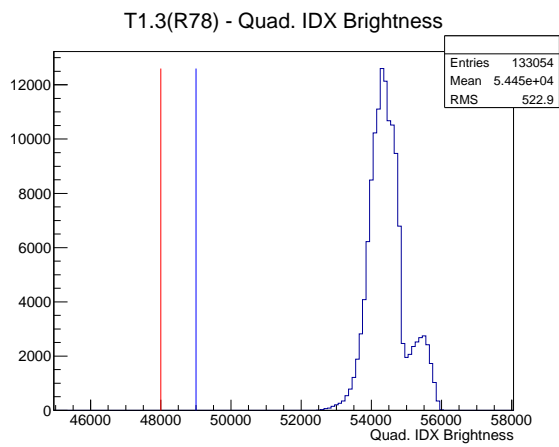

Target Performance Report - T1.3(R78)

Report Generated: July 13, 2012,

Last Actuation: 13/07/12 11:52:50

1 Operation Summary

	Last Shift	Total
Actuations:	133.1K	4740.7 K
Quadrature Count errors:	31114	354205
Fiber ADC errors:	0	2
BPS errors (during actuation):	0	3
(R78) Gaps > 3s & < 10s:	0	266
(R78) Gaps > 10s:	4	144
(R78) SP2 Corrections:	0	50
(R78) Capture Over/Under shoots:	0/1	639/640

2 Mechanical Performance

Starting position for the last 2000 actuations.

Starting position width over time.

Acceleration for the last 2000 actuations.

Acceleration over time. Normalised to a temperature 72C using the temperature data collected by the system.

3 Optical Performance

4 BPS Check