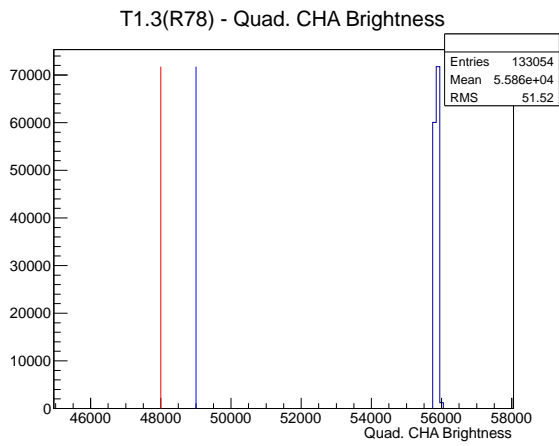

Target Performance Report - T1.3(R78)

Report Generated: July 13, 2012,

Last Actuation: 13/07/12 11:52:50

1 Operation Summary

	Last Shift	Total
Actuations:	133.1K	4740.7 K
Quadrature Count errors:	31114	354205
Fiber ADC errors:	0	2
BPS errors (during actuation):	0	3
(R78) Gaps > 3s & < 10s:	0	266
(R78) Gaps > 10s:	4	144
(R78) SP2 Corrections:	0	50
(R78) Capture Over/Under shoots:	0/1	639/640

2 Mechanical Performance

Starting position for the last 2000 actuations.

Starting position width over time.

Acceleration for the last 2000 actuations.

Acceleration over time. Normalised to a temperature 72C using the temperature data collected by the system.

3 Optical Performance

4 BPS Check