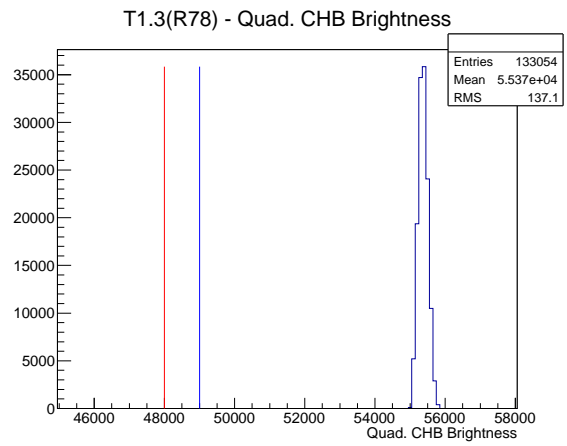

Target Performance Report - T1.3(R78)

Report Generated: July 13, 2012,

Last Actuation: 13/07/12 11:52:50

1 Operation Summary

	Last Shift	Total
Actuations:	133.1K	4740.7 K
Quadrature Count errors:	31114	354205
Fiber ADC errors:	0	2
BPS errors (during actuation):	0	3
(R78) Gaps > 3s & < 10s:	0	266
(R78) Gaps > 10s:	4	144
(R78) SP2 Corrections:	0	50
(R78) Capture Over/Under shoots:	0/1	639/640

2 Mechanical Performance

Starting position for the last 2000 actuations.

Starting position width over time.

Acceleration for the last 2000 actuations.

Acceleration over time. Normalised to a temperature 72C using the temperature data collected by the system.

3 Optical Performance

4 BPS Check