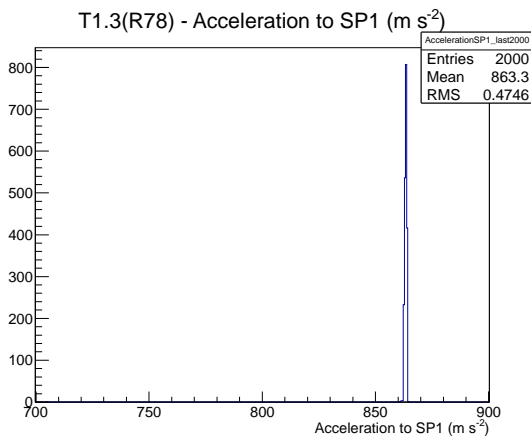

Target Performance Report - T1.3(R78)

Report Generated: July 13, 2012,

Last Actuation: 13/07/12 11:52:50

1 Operation Summary

	Last Shift	Total
Actuations:	133.1K	4740.7 K
Quadrature Count errors:	31114	354205
Fiber ADC errors:	0	2
BPS errors (during actuation):	0	3
(R78) Gaps > 3s & < 10s:	0	266
(R78) Gaps > 10s:	4	144
(R78) SP2 Corrections:	0	50
(R78) Capture Over/Under shoots:	0/1	639/640

2 Mechanical Performance

Starting position for the last 2000 actuations.

Starting position width over time.

Acceleration for the last 2000 actuations.

Acceleration over time. Normalised to a temperature 72C using the temperature data collected by the system.