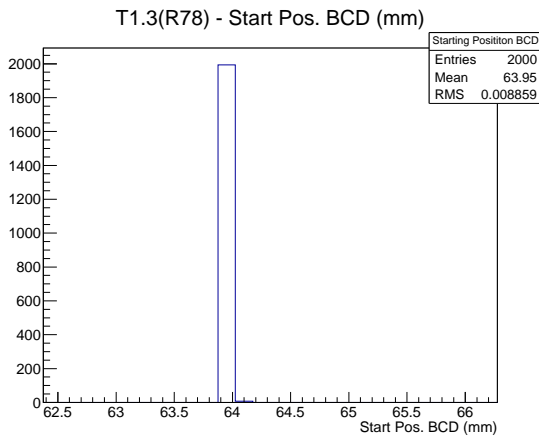

Target Performance Report - T1.3(R78)

Report Generated: July 13, 2012,

Last Actuation: 13/07/12 11:52:50

1 Operation Summary

	Last Shift	Total
Actuations:	133.1K	4740.7 K
Quadrature Count errors:	31114	354205
Fiber ADC errors:	0	2
BPS errors (during actuation):	0	3
(R78) Gaps > 3s & < 10s:	0	266
(R78) Gaps > 10s:	4	144
(R78) SP2 Corrections:	0	50
(R78) Capture Over/Under shoots:	0/1	639/640

2 Mechanical Performance

Starting position for the last 2000 actuations.

Starting position width over time.

Acceleration for the last 2000 actuations.

Acceleration over time. Normalised to a temperature 72C using the temperature data collected by the system.