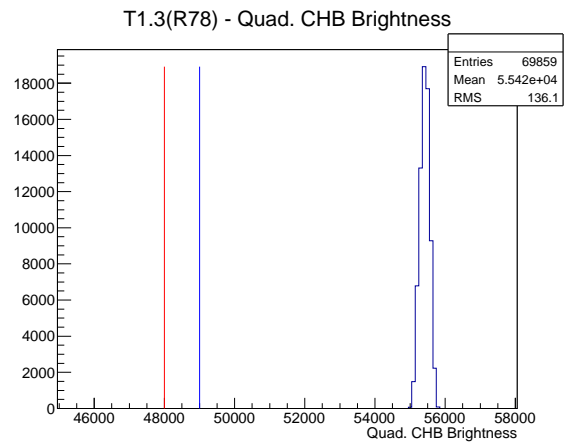

Target Performance Report - T1.3(R78)

Report Generated: July 11, 2012,

Last Actuation: 11/07/12 12:32:23

1 Operation Summary

	Last Shift	Total
Actuations:	69.9K	4607.7 K
Quadrature Count errors:	5046	323091
Fiber ADC errors:	0	2
BPS errors (during actuation):	0	3
(R78) Gaps > 3s & < 10s:	0	266
(R78) Gaps > 10s:	0	140
(R78) SP2 Corrections:	0	50
(R78) Capture Over/Under shoots:	0/0	639/639

2 Mechanical Performance

Starting position for the last 2000 actuations.

Starting position width over time.

Acceleration for the last 2000 actuations.

Acceleration over time. Normalised to a temperature 72C using the temperature data collected by the system.

3 Optical Performance

4 BPS Check