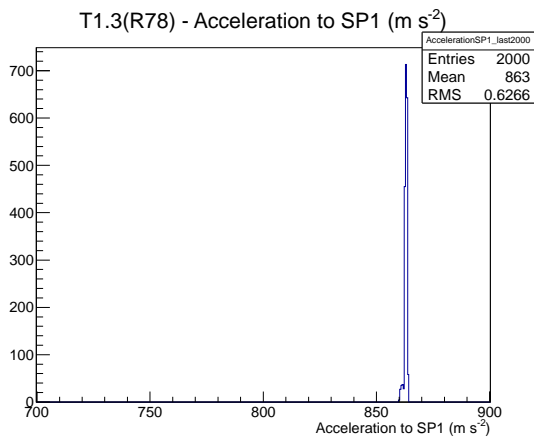

Target Performance Report - T1.3(R78)

Report Generated: July 11, 2012,

Last Actuation: 11/07/12 12:32:23

1 Operation Summary

	Last Shift	Total
Actuations:	69.9K	4607.7 K
Quadrature Count errors:	5046	323091
Fiber ADC errors:	0	2
BPS errors (during actuation):	0	3
(R78) Gaps > 3s & < 10s:	0	266
(R78) Gaps > 10s:	0	140
(R78) SP2 Corrections:	0	50
(R78) Capture Over/Under shoots:	0/0	639/639

2 Mechanical Performance

Starting position for the last 2000 actuations.

Starting position width over time.

Acceleration for the last 2000 actuations.

Acceleration over time. Normalised to a temperature 72C using the temperature data collected by the system.