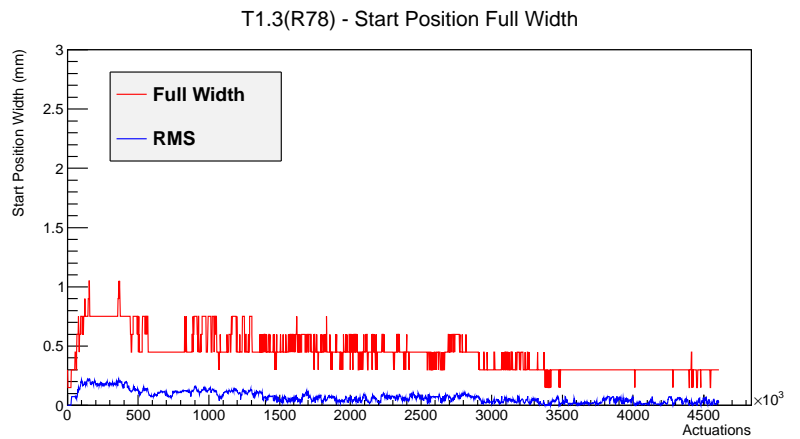

Target Performance Report - T1.3(R78)

Report Generated: July 11, 2012,

Last Actuation: 11/07/12 12:32:23

1 Operation Summary

	Last Shift	Total
Actuations:	69.9K	4607.7 K
Quadrature Count errors:	5046	323091
Fiber ADC errors:	0	2
BPS errors (during actuation):	0	3
(R78) Gaps > 3s & < 10s:	0	266
(R78) Gaps > 10s:	0	140
(R78) SP2 Corrections:	0	50
(R78) Capture Over/Under shoots:	0/0	639/639

2 Mechanical Performance

Starting position for the last 2000 actuations.

Starting position width over time.

Acceleration for the last 2000 actuations.

Acceleration over time. Normalised to a temperature 72C using the temperature data collected by the system.