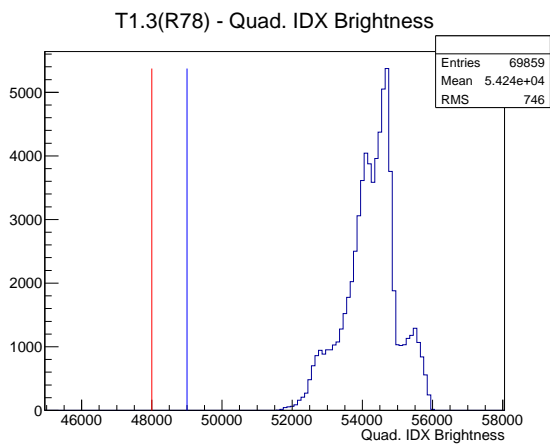

Target Performance Report - T1.3(R78)

Report Generated: July 11, 2012,

Last Actuation: 11/07/12 12:32:23

1 Operation Summary

	Last Shift	Total
Actuations:	69.9K	4607.7 K
Quadrature Count errors:	5046	323091
Fiber ADC errors:	0	2
BPS errors (during actuation):	0	3
(R78) Gaps > 3s & < 10s:	0	266
(R78) Gaps > 10s:	0	140
(R78) SP2 Corrections:	0	50
(R78) Capture Over/Under shoots:	0/0	639/639

2 Mechanical Performance

Starting position for the last 2000 actuations.

Starting position width over time.

Acceleration for the last 2000 actuations.

Acceleration over time. Normalised to a temperature 72C using the temperature data collected by the system.

3 Optical Performance

4 BPS Check