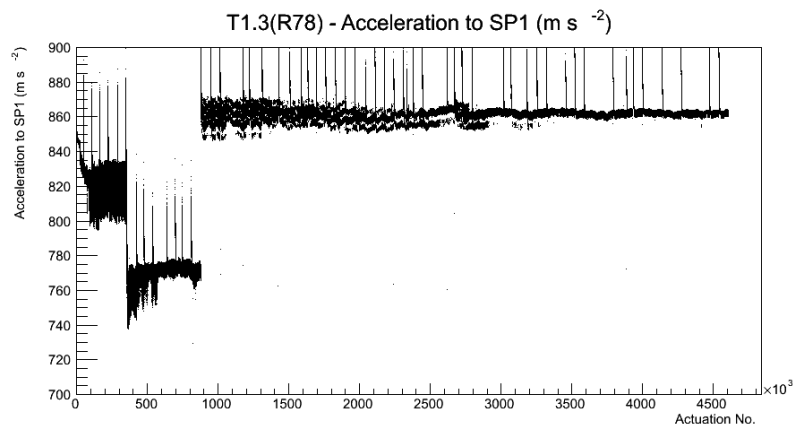

Target Performance Report - T1.3(R78)

Report Generated: July 11, 2012,

Last Actuation: 11/07/12 12:32:23

1 Operation Summary

	Last Shift	Total
Actuations:	69.9K	4607.7 K
Quadrature Count errors:	5046	323091
Fiber ADC errors:	0	2
BPS errors (during actuation):	0	3
(R78) Gaps > 3s & < 10s:	0	266
(R78) Gaps > 10s:	0	140
(R78) SP2 Corrections:	0	50
(R78) Capture Over/Under shoots:	0/0	639/639

2 Mechanical Performance

Starting position for the last 2000 actuations.

Starting position width over time.

Acceleration for the last 2000 actuations.

Acceleration over time. Normalised to a temperature 72C using the temperature data collected by the system.

3 Optical Performance

4 BPS Check