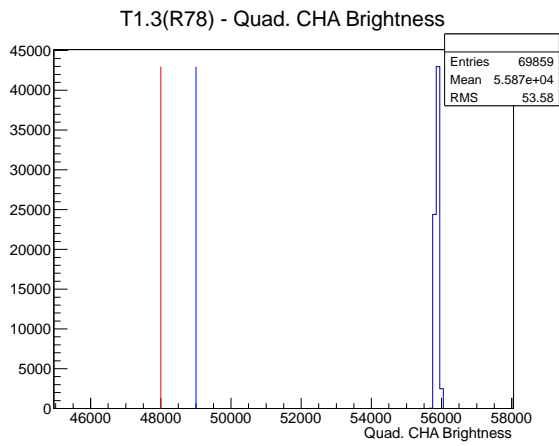

Target Performance Report - T1.3(R78)

Report Generated: July 11, 2012,

Last Actuation: 11/07/12 12:32:23

1 Operation Summary

	Last Shift	Total
Actuations:	69.9K	4607.7 K
Quadrature Count errors:	5046	323091
Fiber ADC errors:	0	2
BPS errors (during actuation):	0	3
(R78) Gaps > 3s & < 10s:	0	266
(R78) Gaps > 10s:	0	140
(R78) SP2 Corrections:	0	50
(R78) Capture Over/Under shoots:	0/0	639/639

2 Mechanical Performance

Starting position for the last 2000 actuations.

Starting position width over time.

Acceleration for the last 2000 actuations.

Acceleration over time. Normalised to a temperature 72C using the temperature data collected by the system.

3 Optical Performance

4 BPS Check