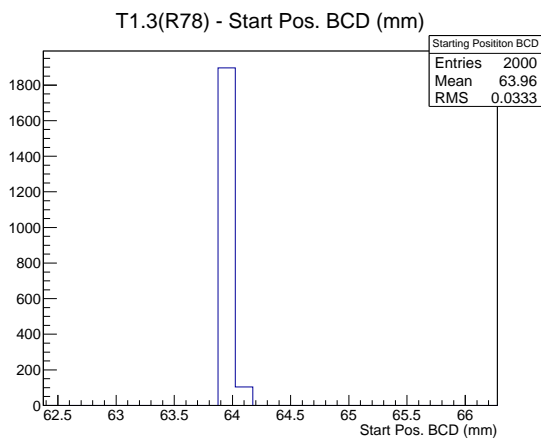

Target Performance Report - T1.3(R78)

Report Generated: July 11, 2012,

Last Actuation: 11/07/12 12:32:23

1 Operation Summary

	Last Shift	Total
Actuations:	69.9K	4607.7 K
Quadrature Count errors:	5046	323091
Fiber ADC errors:	0	2
BPS errors (during actuation):	0	3
(R78) Gaps > 3s & < 10s:	0	266
(R78) Gaps > 10s:	0	140
(R78) SP2 Corrections:	0	50
(R78) Capture Over/Under shoots:	0/0	639/639

2 Mechanical Performance

Starting position for the last 2000 actuations.

Starting position width over time.

Acceleration for the last 2000 actuations.

Acceleration over time. Normalised to a temperature 72C using the temperature data collected by the system.