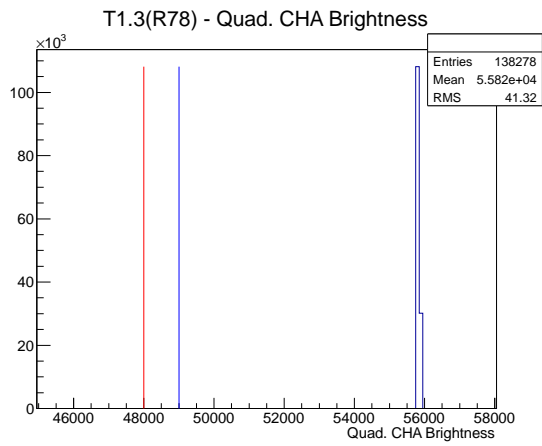

Target Performance Report - T1.3(R78)

Report Generated: July 4, 2012,
 Last Actuation: 04/07/12 12:22:23

1 Operation Summary

	Last Shift	Total
Actuations:	138.3K	4136.3 K
Quadrature Count errors:	6395	273234
Fiber ADC errors:	0	2
BPS errors (during actuation):	0	3
(R78) Gaps > 3s & < 10s:	0	266
(R78) Gaps > 10s:	0	132
(R78) SP2 Corrections:	0	50
(R78) Capture Over/Under shoots:	0/0	639/639

2 Mechanical Performance

Starting position for the last 2000 actuations.

Starting position width over time.

Acceleration for the last 2000 actuations.

Acceleration over time. Normalised to a temperature 72C using the temperature data collected by the system.

3 Optical Performance

4 BPS Check