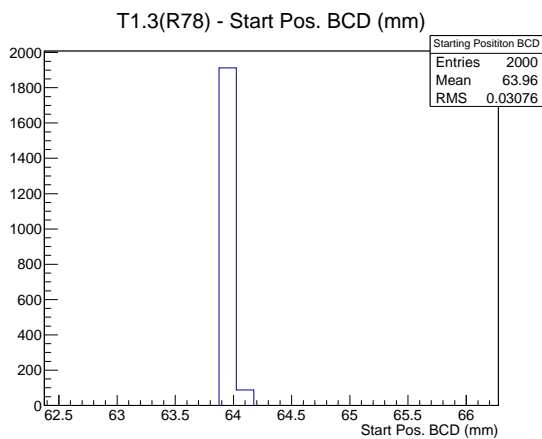

Target Performance Report - T1.3(R78)

Report Generated: July 4, 2012,
 Last Actuation: 04/07/12 12:22:23

1 Operation Summary

	Last Shift	Total
Actuations:	138.3K	4136.3 K
Quadrature Count errors:	6395	273234
Fiber ADC errors:	0	2
BPS errors (during actuation):	0	3
(R78) Gaps > 3s & < 10s:	0	266
(R78) Gaps > 10s:	0	132
(R78) SP2 Corrections:	0	50
(R78) Capture Over/Under shoots:	0/0	639/639

2 Mechanical Performance

Starting position for the last 2000 actuations.

Starting position width over time.

Acceleration for the last 2000 actuations.

Acceleration over time. Normalised to a temperature 72C using the temperature data collected by the system.