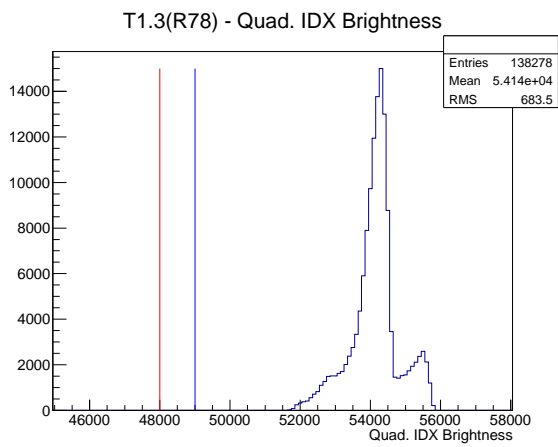

Target Performance Report - T1.3(R78)

Report Generated: July 4, 2012,
 Last Actuation: 04/07/12 12:22:23

1 Operation Summary

	Last Shift	Total
Actuations:	138.3K	4136.3 K
Quadrature Count errors:	6395	273234
Fiber ADC errors:	0	2
BPS errors (during actuation):	0	3
(R78) Gaps > 3s & < 10s:	0	266
(R78) Gaps > 10s:	0	132
(R78) SP2 Corrections:	0	50
(R78) Capture Over/Under shoots:	0/0	639/639

2 Mechanical Performance

Starting position for the last 2000 actuations.

Starting position width over time.

Acceleration for the last 2000 actuations.

Acceleration over time. Normalised to a temperature 72C using the temperature data collected by the system.

3 Optical Performance

4 BPS Check