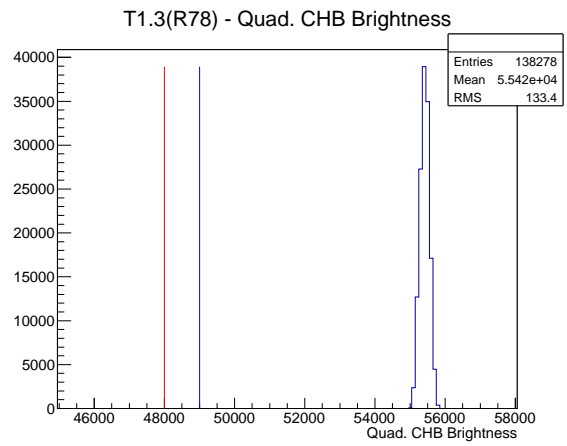

Target Performance Report - T1.3(R78)

Report Generated: July 4, 2012,
 Last Actuation: 04/07/12 12:22:23

1 Operation Summary

	Last Shift	Total
Actuations:	138.3K	4136.3 K
Quadrature Count errors:	6395	273234
Fiber ADC errors:	0	2
BPS errors (during actuation):	0	3
(R78) Gaps > 3s & < 10s:	0	266
(R78) Gaps > 10s:	0	132
(R78) SP2 Corrections:	0	50
(R78) Capture Over/Under shoots:	0/0	639/639

2 Mechanical Performance

Starting position for the last 2000 actuations.

Starting position width over time.

Acceleration for the last 2000 actuations.

Acceleration over time. Normalised to a temperature 72C using the temperature data collected by the system.

3 Optical Performance

4 BPS Check