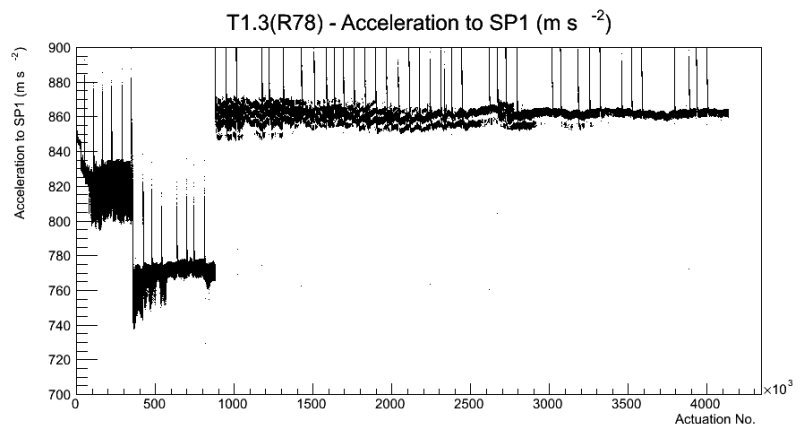

Target Performance Report - T1.3(R78)

Report Generated: July 4, 2012,
 Last Actuation: 04/07/12 12:22:23

1 Operation Summary

	Last Shift	Total
Actuations:	138.3K	4136.3 K
Quadrature Count errors:	6395	273234
Fiber ADC errors:	0	2
BPS errors (during actuation):	0	3
(R78) Gaps > 3s & < 10s:	0	266
(R78) Gaps > 10s:	0	132
(R78) SP2 Corrections:	0	50
(R78) Capture Over/Under shoots:	0/0	639/639

2 Mechanical Performance

Starting position for the last 2000 actuations.

Starting position width over time.

Acceleration for the last 2000 actuations.

Acceleration over time. Normalised to a temperature 72C using the temperature data collected by the system.

3 Optical Performance

4 BPS Check