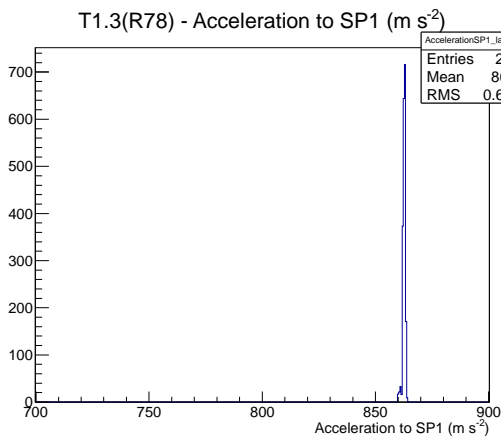

Target Performance Report - T1.3(R78)

Report Generated: July 4, 2012,
 Last Actuation: 04/07/12 12:22:23

1 Operation Summary

	Last Shift	Total
Actuations:	138.3K	4136.3 K
Quadrature Count errors:	6395	273234
Fiber ADC errors:	0	2
BPS errors (during actuation):	0	3
(R78) Gaps > 3s & < 10s:	0	266
(R78) Gaps > 10s:	0	132
(R78) SP2 Corrections:	0	50
(R78) Capture Over/Under shoots:	0/0	639/639

2 Mechanical Performance

Starting position for the last 2000 actuations.

Starting position width over time.

Acceleration for the last 2000 actuations.

Acceleration over time. Normalised to a temperature 72C using the temperature data collected by the system.