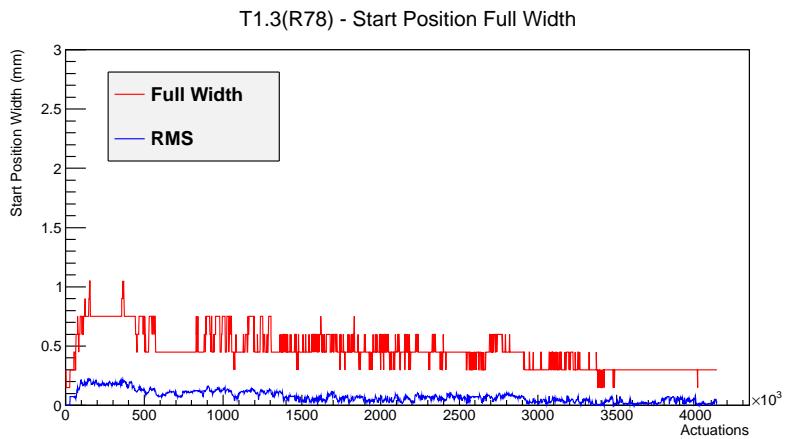

Target Performance Report - T1.3(R78)

Report Generated: July 4, 2012,
 Last Actuation: 04/07/12 12:22:23

1 Operation Summary

	Last Shift	Total
Actuations:	138.3K	4136.3 K
Quadrature Count errors:	6395	273234
Fiber ADC errors:	0	2
BPS errors (during actuation):	0	3
(R78) Gaps > 3s & < 10s:	0	266
(R78) Gaps > 10s:	0	132
(R78) SP2 Corrections:	0	50
(R78) Capture Over/Under shoots:	0/0	639/639

2 Mechanical Performance

Starting position for the last 2000 actuations.

Starting position width over time.

Acceleration for the last 2000 actuations.

Acceleration over time. Normalised to a temperature 72C using the temperature data collected by the system.