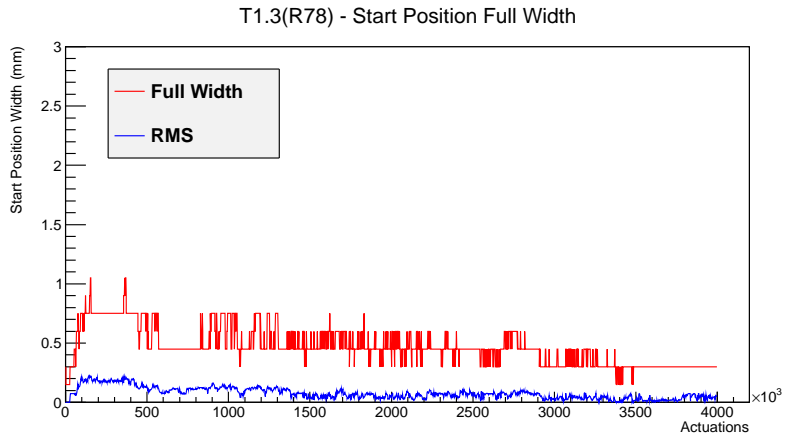

Target Performance Report - T1.3(R78)

Report Generated: July 2, 2012,
Last Actuation: 02/07/12 12:19:13

1 Operation Summary

	Last Shift	Total
Actuations:	67.2K	3998.1 K
Quadrature Count errors:	9975	266837
Fiber ADC errors:	0	2
BPS errors (during actuation):	0	3
(R78) Gaps > 3s & < 10s:	0	266
(R78) Gaps > 10s:	2	130
(R78) SP2 Corrections:	0	50
(R78) Capture Over/Under shoots:	1/0	639/639

2 Mechanical Performance

Starting position for the last 2000 actuations.

Starting position width over time.

Acceleration for the last 2000 actuations.

Acceleration over time. Normalised to a temperature 72C using the temperature data collected by the system.