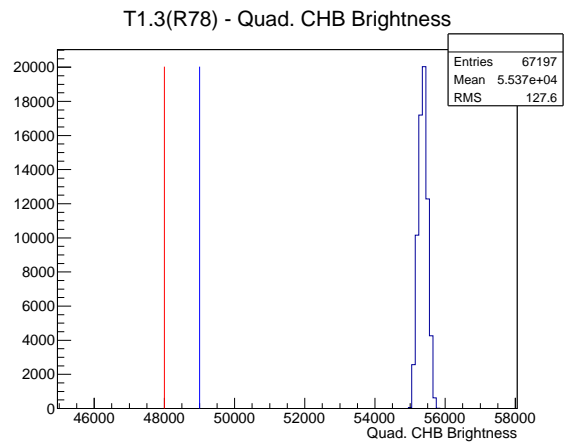

Target Performance Report - T1.3(R78)

Report Generated: July 2, 2012,
Last Actuation: 02/07/12 12:19:13

1 Operation Summary

	Last Shift	Total
Actuations:	67.2K	3998.1 K
Quadrature Count errors:	9975	266837
Fiber ADC errors:	0	2
BPS errors (during actuation):	0	3
(R78) Gaps > 3s & < 10s:	0	266
(R78) Gaps > 10s:	2	130
(R78) SP2 Corrections:	0	50
(R78) Capture Over/Under shoots:	1/0	639/639

2 Mechanical Performance

Starting position for the last 2000 actuations.

Starting position width over time.

Acceleration for the last 2000 actuations.

Acceleration over time. Normalised to a temperature 72C using the temperature data collected by the system.

3 Optical Performance

4 BPS Check