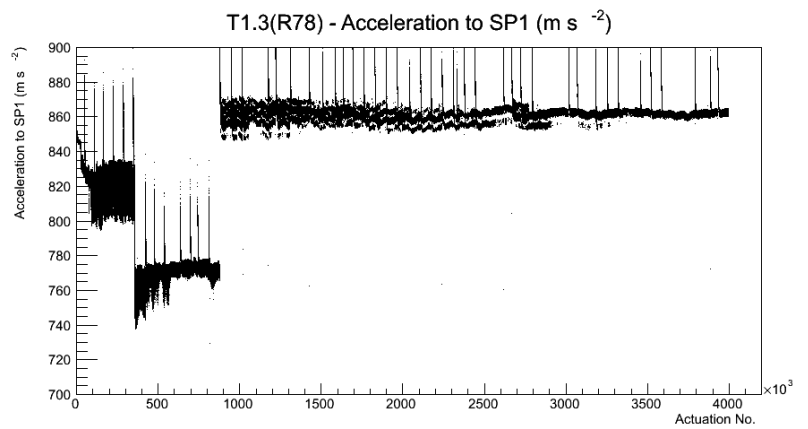

Target Performance Report - T1.3(R78)

Report Generated: July 2, 2012,
Last Actuation: 02/07/12 12:19:13

1 Operation Summary

	Last Shift	Total
Actuations:	67.2K	3998.1 K
Quadrature Count errors:	9975	266837
Fiber ADC errors:	0	2
BPS errors (during actuation):	0	3
(R78) Gaps > 3s & < 10s:	0	266
(R78) Gaps > 10s:	2	130
(R78) SP2 Corrections:	0	50
(R78) Capture Over/Under shoots:	1/0	639/639

2 Mechanical Performance

Starting position for the last 2000 actuations.

Starting position width over time.

Acceleration for the last 2000 actuations.

Acceleration over time. Normalised to a temperature 72C using the temperature data collected by the system.

3 Optical Performance

4 BPS Check