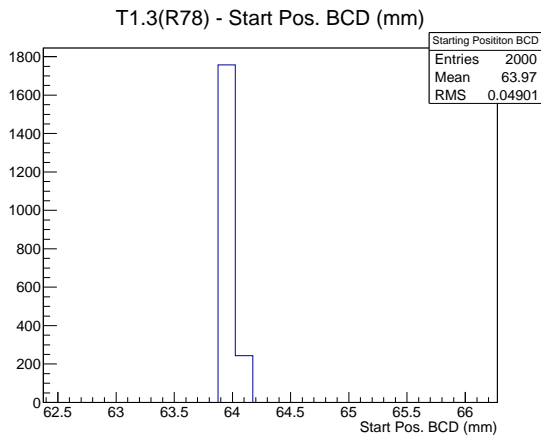

Target Performance Report - T1.3(R78)

Report Generated: July 2, 2012,
Last Actuation: 02/07/12 12:19:13

1 Operation Summary

	Last Shift	Total
Actuations:	67.2K	3998.1 K
Quadrature Count errors:	9975	266837
Fiber ADC errors:	0	2
BPS errors (during actuation):	0	3
(R78) Gaps > 3s & < 10s:	0	266
(R78) Gaps > 10s:	2	130
(R78) SP2 Corrections:	0	50
(R78) Capture Over/Under shoots:	1/0	639/639

2 Mechanical Performance

Starting position for the last 2000 actuations.

Starting position width over time.

Acceleration for the last 2000 actuations.

Acceleration over time. Normalised to a temperature 72C using the temperature data collected by the system.