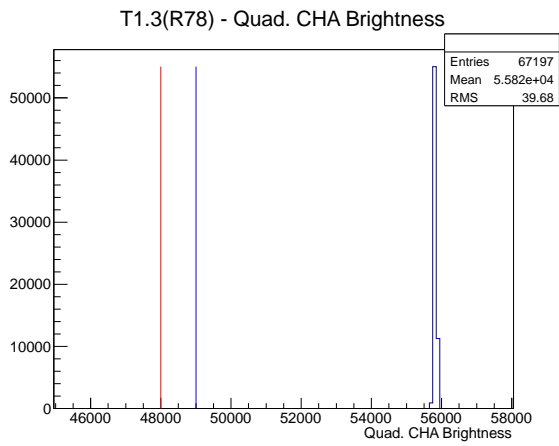

Target Performance Report - T1.3(R78)

Report Generated: July 2, 2012,
Last Actuation: 02/07/12 12:19:13

1 Operation Summary

	Last Shift	Total
Actuations:	67.2K	3998.1 K
Quadrature Count errors:	9975	266837
Fiber ADC errors:	0	2
BPS errors (during actuation):	0	3
(R78) Gaps > 3s & < 10s:	0	266
(R78) Gaps > 10s:	2	130
(R78) SP2 Corrections:	0	50
(R78) Capture Over/Under shoots:	1/0	639/639

2 Mechanical Performance

Starting position for the last 2000 actuations.

Starting position width over time.

Acceleration for the last 2000 actuations.

Acceleration over time. Normalised to a temperature 72C using the temperature data collected by the system.

3 Optical Performance

4 BPS Check