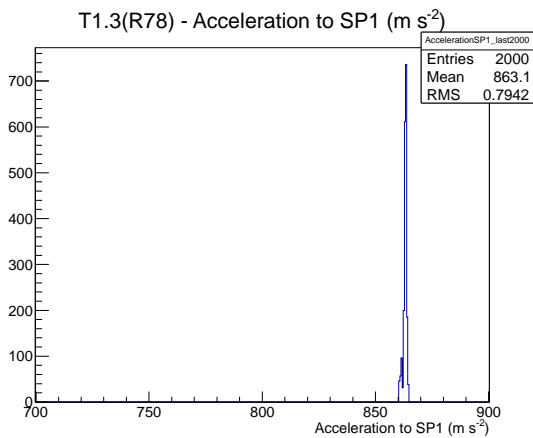

Target Performance Report - T1.3(R78)

Report Generated: July 2, 2012,
Last Actuation: 02/07/12 12:19:13

1 Operation Summary

	Last Shift	Total
Actuations:	67.2K	3998.1 K
Quadrature Count errors:	9975	266837
Fiber ADC errors:	0	2
BPS errors (during actuation):	0	3
(R78) Gaps > 3s & < 10s:	0	266
(R78) Gaps > 10s:	2	130
(R78) SP2 Corrections:	0	50
(R78) Capture Over/Under shoots:	1/0	639/639

2 Mechanical Performance

Starting position for the last 2000 actuations.

Starting position width over time.

Acceleration for the last 2000 actuations.

Acceleration over time. Normalised to a temperature 72C using the temperature data collected by the system.