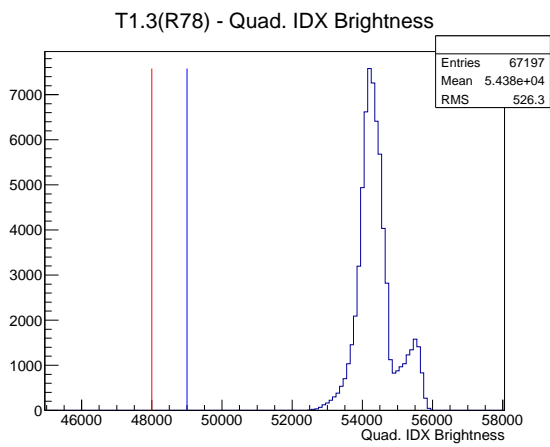

Target Performance Report - T1.3(R78)

Report Generated: July 2, 2012,
Last Actuation: 02/07/12 12:19:13

1 Operation Summary

	Last Shift	Total
Actuations:	67.2K	3998.1 K
Quadrature Count errors:	9975	266837
Fiber ADC errors:	0	2
BPS errors (during actuation):	0	3
(R78) Gaps > 3s & < 10s:	0	266
(R78) Gaps > 10s:	2	130
(R78) SP2 Corrections:	0	50
(R78) Capture Over/Under shoots:	1/0	639/639

2 Mechanical Performance

Starting position for the last 2000 actuations.

Starting position width over time.

Acceleration for the last 2000 actuations.

Acceleration over time. Normalised to a temperature 72C using the temperature data collected by the system.

3 Optical Performance

4 BPS Check