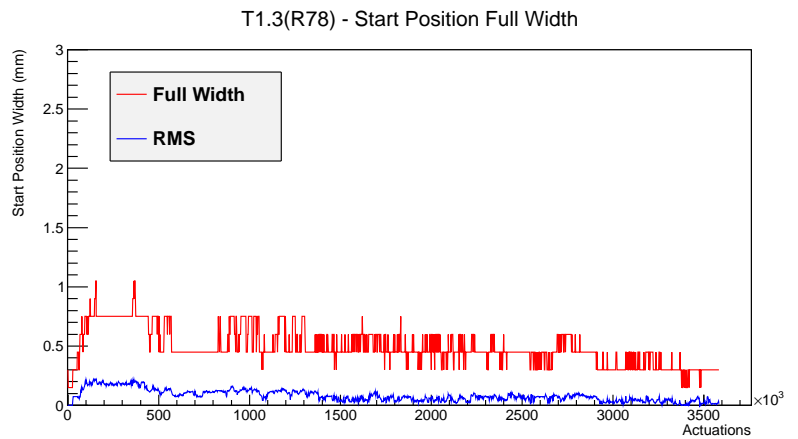

Target Performance Report - T1.3(R78)

Report Generated: June 26, 2012,

Last Actuation: 26/06/12 13:01:36

1 Operation Summary

	Last Shift	Total
Actuations:	129.3K	3585.1 K
Quadrature Count errors:	11288	212659
Fiber ADC errors:	0	2
BPS errors (during actuation):	0	3
(R78) Gaps > 3s & < 10s:	0	266
(R78) Gaps > 10s:	6	124
(R78) SP2 Corrections:	1	50
(R78) Capture Over/Under shoots:	2/0	637/637

2 Mechanical Performance

Starting position for the last 2000 actuations.

Starting position width over time.

Acceleration for the last 2000 actuations.

Acceleration over time. Normalised to a temperature 72C using the temperature data collected by the system.