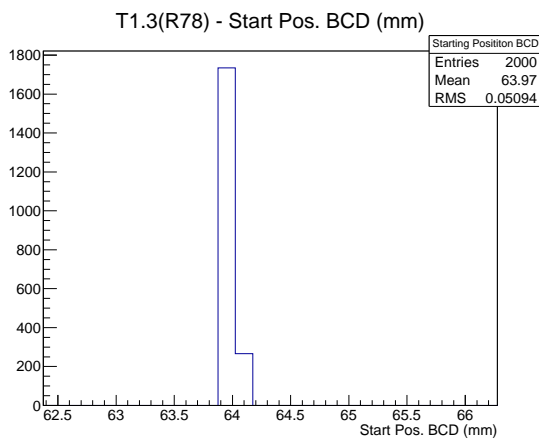

Target Performance Report - T1.3(R78)

Report Generated: June 26, 2012,

Last Actuation: 26/06/12 13:01:36

1 Operation Summary

	Last Shift	Total
Actuations:	129.3K	3585.1 K
Quadrature Count errors:	11288	212659
Fiber ADC errors:	0	2
BPS errors (during actuation):	0	3
(R78) Gaps > 3s & < 10s:	0	266
(R78) Gaps > 10s:	6	124
(R78) SP2 Corrections:	1	50
(R78) Capture Over/Under shoots:	2/0	637/637

2 Mechanical Performance

Starting position for the last 2000 actuations.

Starting position width over time.

Acceleration for the last 2000 actuations.

Acceleration over time. Normalised to a temperature 72C using the temperature data collected by the system.