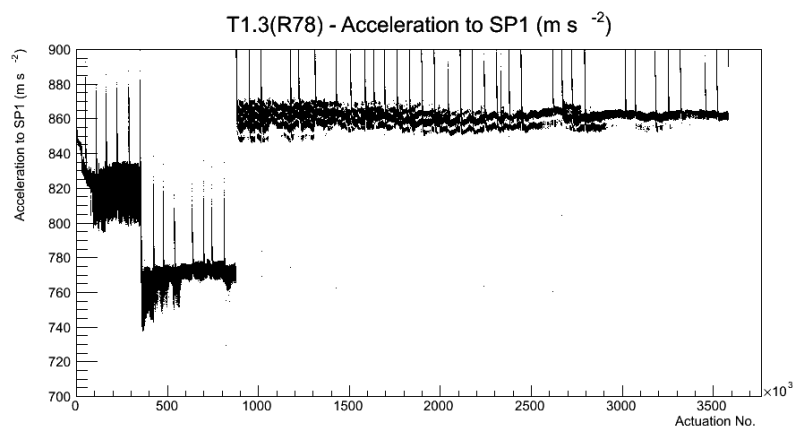

Target Performance Report - T1.3(R78)

Report Generated: June 26, 2012,

Last Actuation: 26/06/12 13:01:36

1 Operation Summary

	Last Shift	Total
Actuations:	129.3K	3585.1 K
Quadrature Count errors:	11288	212659
Fiber ADC errors:	0	2
BPS errors (during actuation):	0	3
(R78) Gaps > 3s & < 10s:	0	266
(R78) Gaps > 10s:	6	124
(R78) SP2 Corrections:	1	50
(R78) Capture Over/Under shoots:	2/0	637/637

2 Mechanical Performance

Starting position for the last 2000 actuations.

Starting position width over time.

Acceleration for the last 2000 actuations.

Acceleration over time. Normalised to a temperature 72C using the temperature data collected by the system.

3 Optical Performance

4 BPS Check