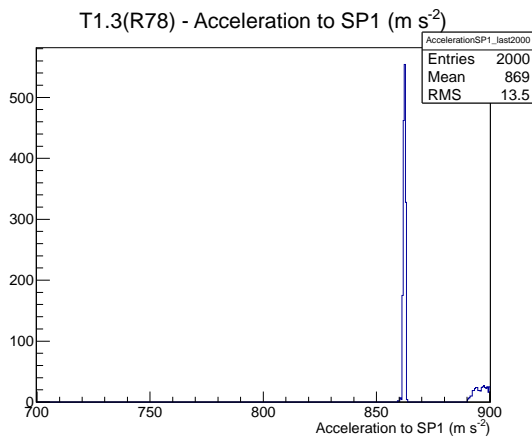

Target Performance Report - T1.3(R78)

Report Generated: June 26, 2012,

Last Actuation: 26/06/12 13:01:36

1 Operation Summary

	Last Shift	Total
Actuations:	129.3K	3585.1 K
Quadrature Count errors:	11288	212659
Fiber ADC errors:	0	2
BPS errors (during actuation):	0	3
(R78) Gaps > 3s & < 10s:	0	266
(R78) Gaps > 10s:	6	124
(R78) SP2 Corrections:	1	50
(R78) Capture Over/Under shoots:	2/0	637/637

2 Mechanical Performance

Starting position for the last 2000 actuations.

Starting position width over time.

Acceleration for the last 2000 actuations.

Acceleration over time. Normalised to a temperature 72C using the temperature data collected by the system.