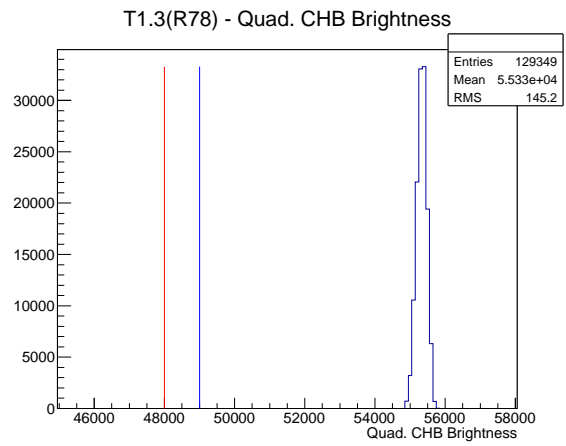

Target Performance Report - T1.3(R78)

Report Generated: June 26, 2012,

Last Actuation: 26/06/12 13:01:36

1 Operation Summary

	Last Shift	Total
Actuations:	129.3K	3585.1 K
Quadrature Count errors:	11288	212659
Fiber ADC errors:	0	2
BPS errors (during actuation):	0	3
(R78) Gaps > 3s & < 10s:	0	266
(R78) Gaps > 10s:	6	124
(R78) SP2 Corrections:	1	50
(R78) Capture Over/Under shoots:	2/0	637/637

2 Mechanical Performance

Starting position for the last 2000 actuations.

Starting position width over time.

Acceleration for the last 2000 actuations.

Acceleration over time. Normalised to a temperature 72C using the temperature data collected by the system.

3 Optical Performance

4 BPS Check