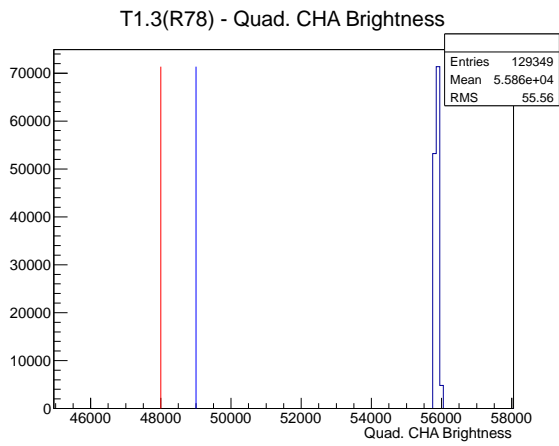

Target Performance Report - T1.3(R78)

Report Generated: June 26, 2012,

Last Actuation: 26/06/12 13:01:36

1 Operation Summary

	Last Shift	Total
Actuations:	129.3K	3585.1 K
Quadrature Count errors:	11288	212659
Fiber ADC errors:	0	2
BPS errors (during actuation):	0	3
(R78) Gaps > 3s & < 10s:	0	266
(R78) Gaps > 10s:	6	124
(R78) SP2 Corrections:	1	50
(R78) Capture Over/Under shoots:	2/0	637/637

2 Mechanical Performance

Starting position for the last 2000 actuations.

Starting position width over time.

Acceleration for the last 2000 actuations.

Acceleration over time. Normalised to a temperature 72C using the temperature data collected by the system.

3 Optical Performance

4 BPS Check