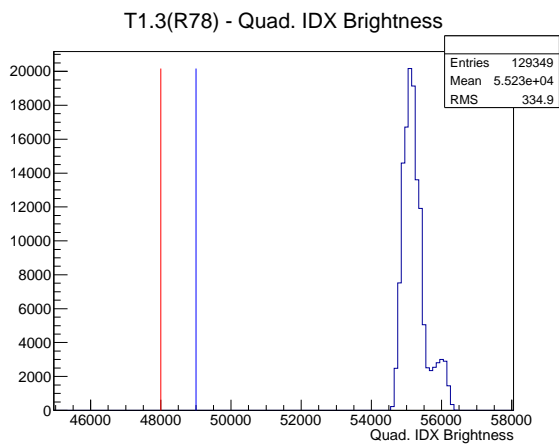

Target Performance Report - T1.3(R78)

Report Generated: June 26, 2012,

Last Actuation: 26/06/12 13:01:36

1 Operation Summary

	Last Shift	Total
Actuations:	129.3K	3585.1 K
Quadrature Count errors:	11288	212659
Fiber ADC errors:	0	2
BPS errors (during actuation):	0	3
(R78) Gaps > 3s & < 10s:	0	266
(R78) Gaps > 10s:	6	124
(R78) SP2 Corrections:	1	50
(R78) Capture Over/Under shoots:	2/0	637/637

2 Mechanical Performance

Starting position for the last 2000 actuations.

Starting position width over time.

Acceleration for the last 2000 actuations.

Acceleration over time. Normalised to a temperature 72C using the temperature data collected by the system.

3 Optical Performance

4 BPS Check