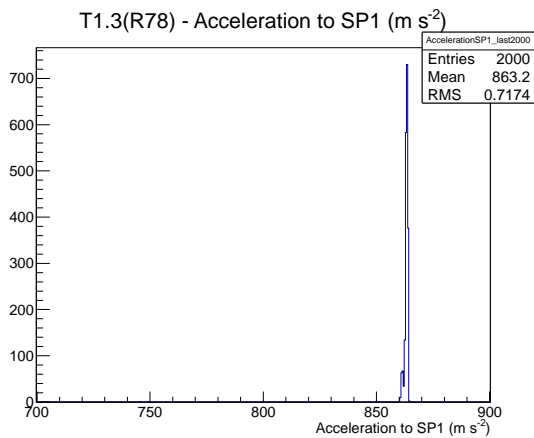

Target Performance Report - T1.3(R78)

Report Generated: June 24, 2012,

Last Actuation: 24/06/12 12:47:17

1 Operation Summary

	Last Shift	Total
Actuations:	137.9K	3455.8 K
Quadrature Count errors:	7136	201371
Fiber ADC errors:	0	2
BPS errors (during actuation):	0	3
(R78) Gaps > 3s & < 10s:	0	266
(R78) Gaps > 10s:	0	118
(R78) SP2 Corrections:	0	49
(R78) Capture Over/Under shoots:	0/0	635/635

2 Mechanical Performance

Starting position for the last 2000 actuations.

Starting position width over time.

Acceleration for the last 2000 actuations.

Acceleration over time. Normalised to a temperature 72C using the temperature data collected by the system.