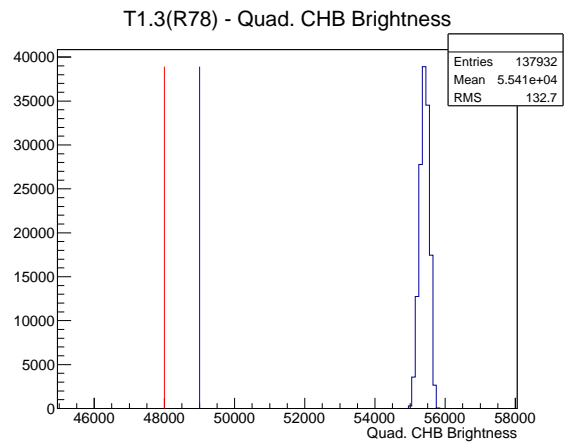

Target Performance Report - T1.3(R78)

Report Generated: June 24, 2012,

Last Actuation: 24/06/12 12:47:17

1 Operation Summary

	Last Shift	Total
Actuations:	137.9K	3455.8 K
Quadrature Count errors:	7136	201371
Fiber ADC errors:	0	2
BPS errors (during actuation):	0	3
(R78) Gaps > 3s & < 10s:	0	266
(R78) Gaps > 10s:	0	118
(R78) SP2 Corrections:	0	49
(R78) Capture Over/Under shoots:	0/0	635/635

2 Mechanical Performance

Starting position for the last 2000 actuations.

Starting position width over time.

Acceleration for the last 2000 actuations.

Acceleration over time. Normalised to a temperature 72C using the temperature data collected by the system.

3 Optical Performance

4 BPS Check