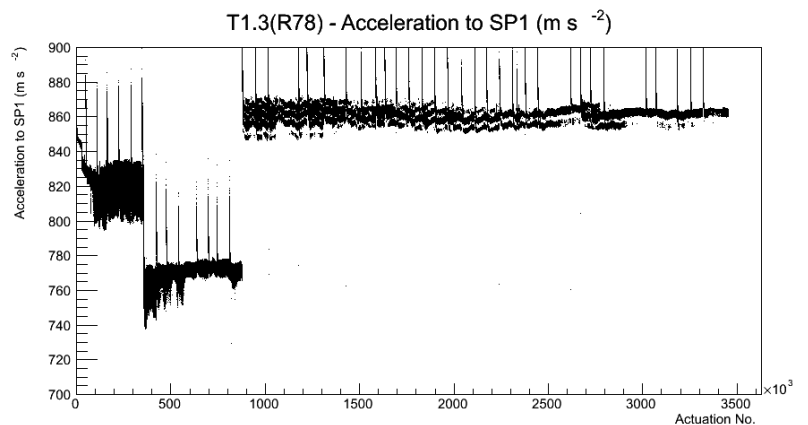

Target Performance Report - T1.3(R78)

Report Generated: June 24, 2012,

Last Actuation: 24/06/12 12:47:17

1 Operation Summary

	Last Shift	Total
Actuations:	137.9K	3455.8 K
Quadrature Count errors:	7136	201371
Fiber ADC errors:	0	2
BPS errors (during actuation):	0	3
(R78) Gaps > 3s & < 10s:	0	266
(R78) Gaps > 10s:	0	118
(R78) SP2 Corrections:	0	49
(R78) Capture Over/Under shoots:	0/0	635/635

2 Mechanical Performance

Starting position for the last 2000 actuations.

Starting position width over time.

Acceleration for the last 2000 actuations.

Acceleration over time. Normalised to a temperature 72C using the temperature data collected by the system.

3 Optical Performance

4 BPS Check