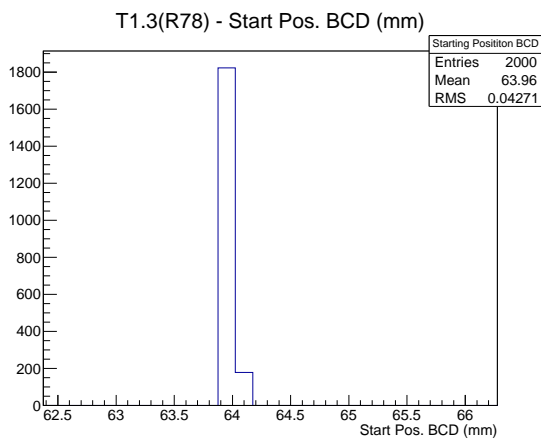

Target Performance Report - T1.3(R78)

Report Generated: June 24, 2012,

Last Actuation: 24/06/12 12:47:17

1 Operation Summary

	Last Shift	Total
Actuations:	137.9K	3455.8 K
Quadrature Count errors:	7136	201371
Fiber ADC errors:	0	2
BPS errors (during actuation):	0	3
(R78) Gaps > 3s & < 10s:	0	266
(R78) Gaps > 10s:	0	118
(R78) SP2 Corrections:	0	49
(R78) Capture Over/Under shoots:	0/0	635/635

2 Mechanical Performance

Starting position for the last 2000 actuations.

Starting position width over time.

Acceleration for the last 2000 actuations.

Acceleration over time. Normalised to a temperature 72C using the temperature data collected by the system.