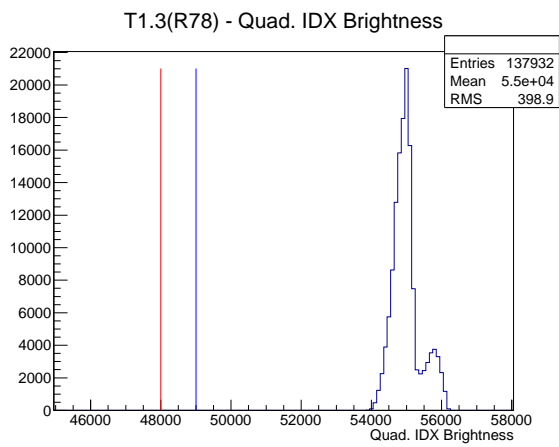

Target Performance Report - T1.3(R78)

Report Generated: June 24, 2012,

Last Actuation: 24/06/12 12:47:17

1 Operation Summary

	Last Shift	Total
Actuations:	137.9K	3455.8 K
Quadrature Count errors:	7136	201371
Fiber ADC errors:	0	2
BPS errors (during actuation):	0	3
(R78) Gaps > 3s & < 10s:	0	266
(R78) Gaps > 10s:	0	118
(R78) SP2 Corrections:	0	49
(R78) Capture Over/Under shoots:	0/0	635/635

2 Mechanical Performance

Starting position for the last 2000 actuations.

Starting position width over time.

Acceleration for the last 2000 actuations.

Acceleration over time. Normalised to a temperature 72C using the temperature data collected by the system.

3 Optical Performance

4 BPS Check