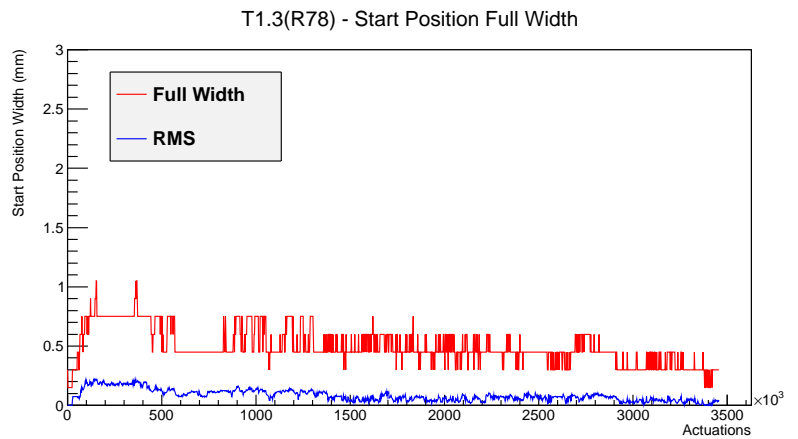

Target Performance Report - T1.3(R78)

Report Generated: June 24, 2012,

Last Actuation: 24/06/12 12:47:17

1 Operation Summary

	Last Shift	Total
Actuations:	137.9K	3455.8 K
Quadrature Count errors:	7136	201371
Fiber ADC errors:	0	2
BPS errors (during actuation):	0	3
(R78) Gaps > 3s & < 10s:	0	266
(R78) Gaps > 10s:	0	118
(R78) SP2 Corrections:	0	49
(R78) Capture Over/Under shoots:	0/0	635/635

2 Mechanical Performance

Starting position for the last 2000 actuations.

Starting position width over time.

Acceleration for the last 2000 actuations.

Acceleration over time. Normalised to a temperature 72C using the temperature data collected by the system.