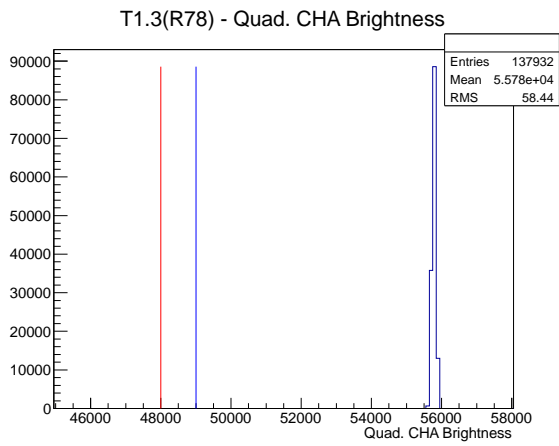

Target Performance Report - T1.3(R78)

Report Generated: June 24, 2012,

Last Actuation: 24/06/12 12:47:17

1 Operation Summary

	Last Shift	Total
Actuations:	137.9K	3455.8 K
Quadrature Count errors:	7136	201371
Fiber ADC errors:	0	2
BPS errors (during actuation):	0	3
(R78) Gaps > 3s & < 10s:	0	266
(R78) Gaps > 10s:	0	118
(R78) SP2 Corrections:	0	49
(R78) Capture Over/Under shoots:	0/0	635/635

2 Mechanical Performance

Starting position for the last 2000 actuations.

Starting position width over time.

Acceleration for the last 2000 actuations.

Acceleration over time. Normalised to a temperature 72C using the temperature data collected by the system.

3 Optical Performance

4 BPS Check