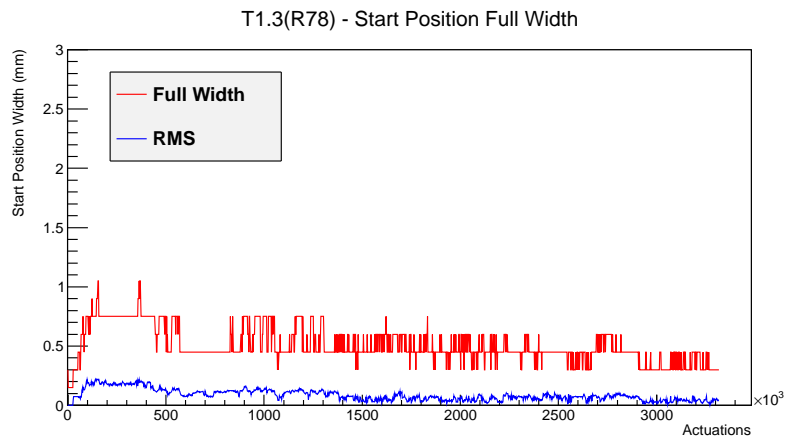

Target Performance Report - T1.3(R78)

Report Generated: June 22, 2012,

Last Actuation: 22/06/12 12:03:53

1 Operation Summary

	Last Shift	Total
Actuations:	65.5K	3317.8 K
Quadrature Count errors:	7177	194235
Fiber ADC errors:	0	2
BPS errors (during actuation):	0	3
(R78) Gaps > 3s & < 10s:	0	266
(R78) Gaps > 10s:	0	116
(R78) SP2 Corrections:	0	49
(R78) Capture Over/Under shoots:	0/0	634/634

2 Mechanical Performance

Starting position for the last 2000 actuations.

Starting position width over time.

Acceleration for the last 2000 actuations.

Acceleration over time. Normalised to a temperature 72C using the temperature data collected by the system.