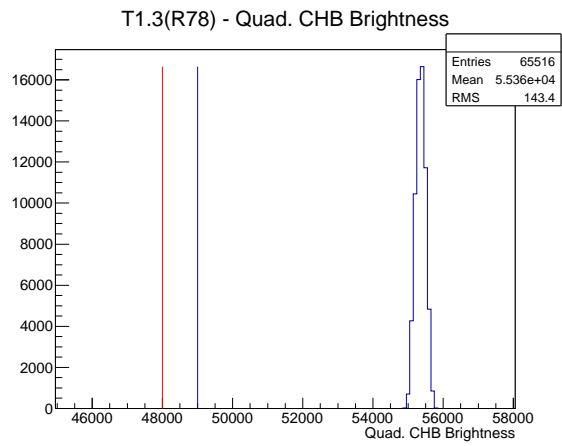

Target Performance Report - T1.3(R78)

Report Generated: June 22, 2012,

Last Actuation: 22/06/12 12:03:53

1 Operation Summary

	Last Shift	Total
Actuations:	65.5K	3317.8 K
Quadrature Count errors:	7177	194235
Fiber ADC errors:	0	2
BPS errors (during actuation):	0	3
(R78) Gaps > 3s & < 10s:	0	266
(R78) Gaps > 10s:	0	116
(R78) SP2 Corrections:	0	49
(R78) Capture Over/Under shoots:	0/0	634/634

2 Mechanical Performance

Starting position for the last 2000 actuations.

Starting position width over time.

Acceleration for the last 2000 actuations.

Acceleration over time. Normalised to a temperature 72C using the temperature data collected by the system.

3 Optical Performance

4 BPS Check