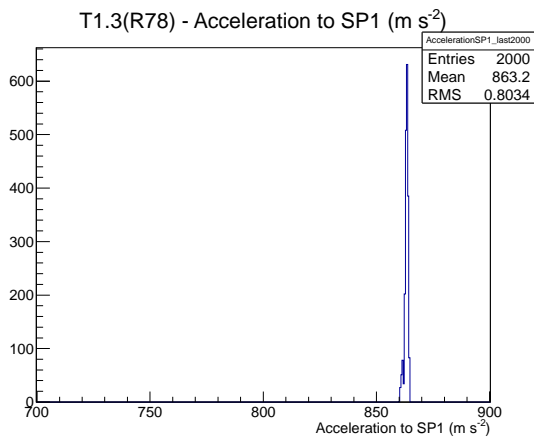

Target Performance Report - T1.3(R78)

Report Generated: June 22, 2012,

Last Actuation: 22/06/12 12:03:53

1 Operation Summary

	Last Shift	Total
Actuations:	65.5K	3317.8 K
Quadrature Count errors:	7177	194235
Fiber ADC errors:	0	2
BPS errors (during actuation):	0	3
(R78) Gaps > 3s & < 10s:	0	266
(R78) Gaps > 10s:	0	116
(R78) SP2 Corrections:	0	49
(R78) Capture Over/Under shoots:	0/0	634/634

2 Mechanical Performance

Starting position for the last 2000 actuations.

Starting position width over time.

Acceleration for the last 2000 actuations.

Acceleration over time. Normalised to a temperature 72C using the temperature data collected by the system.