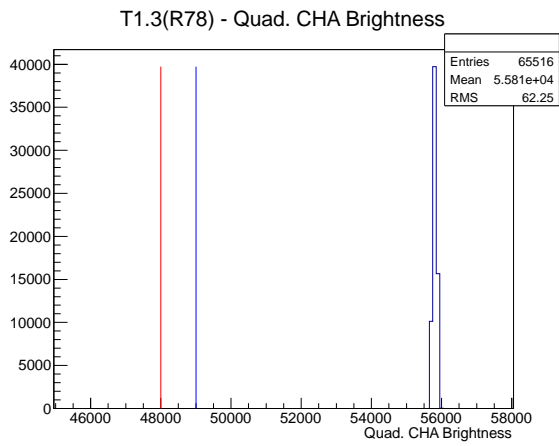

Target Performance Report - T1.3(R78)

Report Generated: June 22, 2012,

Last Actuation: 22/06/12 12:03:53

1 Operation Summary

	Last Shift	Total
Actuations:	65.5K	3317.8 K
Quadrature Count errors:	7177	194235
Fiber ADC errors:	0	2
BPS errors (during actuation):	0	3
(R78) Gaps > 3s & < 10s:	0	266
(R78) Gaps > 10s:	0	116
(R78) SP2 Corrections:	0	49
(R78) Capture Over/Under shoots:	0/0	634/634

2 Mechanical Performance

Starting position for the last 2000 actuations.

Starting position width over time.

Acceleration for the last 2000 actuations.

Acceleration over time. Normalised to a temperature 72C using the temperature data collected by the system.

3 Optical Performance

4 BPS Check