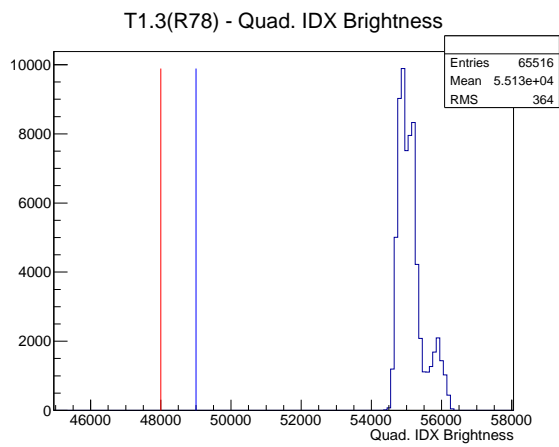

Target Performance Report - T1.3(R78)

Report Generated: June 22, 2012,

Last Actuation: 22/06/12 12:03:53

1 Operation Summary

	Last Shift	Total
Actuations:	65.5K	3317.8 K
Quadrature Count errors:	7177	194235
Fiber ADC errors:	0	2
BPS errors (during actuation):	0	3
(R78) Gaps > 3s & < 10s:	0	266
(R78) Gaps > 10s:	0	116
(R78) SP2 Corrections:	0	49
(R78) Capture Over/Under shoots:	0/0	634/634

2 Mechanical Performance

Starting position for the last 2000 actuations.

Starting position width over time.

Acceleration for the last 2000 actuations.

Acceleration over time. Normalised to a temperature 72C using the temperature data collected by the system.

3 Optical Performance

4 BPS Check