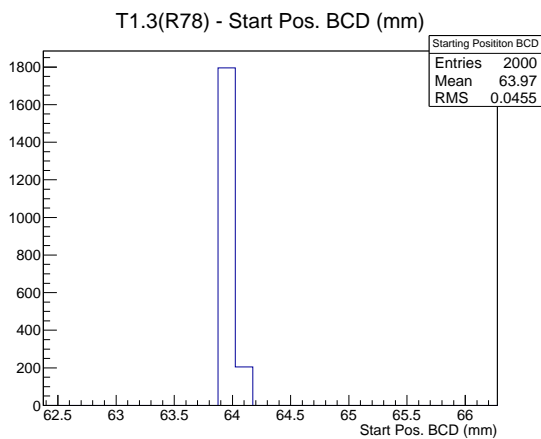

Target Performance Report - T1.3(R78)

Report Generated: June 22, 2012,

Last Actuation: 22/06/12 12:03:53

1 Operation Summary

	Last Shift	Total
Actuations:	65.5K	3317.8 K
Quadrature Count errors:	7177	194235
Fiber ADC errors:	0	2
BPS errors (during actuation):	0	3
(R78) Gaps > 3s & < 10s:	0	266
(R78) Gaps > 10s:	0	116
(R78) SP2 Corrections:	0	49
(R78) Capture Over/Under shoots:	0/0	634/634

2 Mechanical Performance

Starting position for the last 2000 actuations.

Starting position width over time.

Acceleration for the last 2000 actuations.

Acceleration over time. Normalised to a temperature 72C using the temperature data collected by the system.