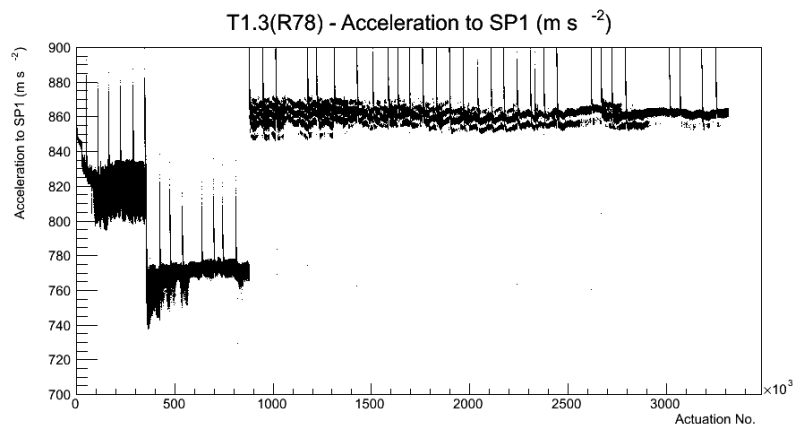

Target Performance Report - T1.3(R78)

Report Generated: June 22, 2012,

Last Actuation: 22/06/12 12:03:53

1 Operation Summary

	Last Shift	Total
Actuations:	65.5K	3317.8 K
Quadrature Count errors:	7177	194235
Fiber ADC errors:	0	2
BPS errors (during actuation):	0	3
(R78) Gaps > 3s & < 10s:	0	266
(R78) Gaps > 10s:	0	116
(R78) SP2 Corrections:	0	49
(R78) Capture Over/Under shoots:	0/0	634/634

2 Mechanical Performance

Starting position for the last 2000 actuations.

Starting position width over time.

Acceleration for the last 2000 actuations.

Acceleration over time. Normalised to a temperature 72C using the temperature data collected by the system.

3 Optical Performance

4 BPS Check