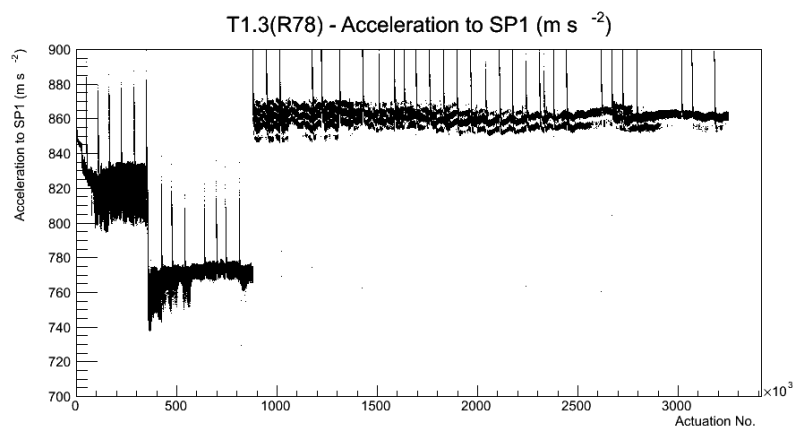

### 2 Mechanical Performance

Starting position for the last 2000 actuations.

Starting position width over time.

Acceleration for the last 2000 actuations.

Acceleration over time. Normalised to a temperature 72C using the temperature data collected by the system.

### 3 Optical Performance