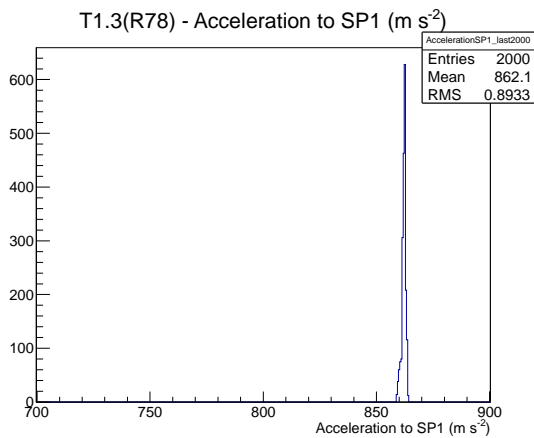

### 1 Operation Summary

|                                  | Last Shift | Total    |
|----------------------------------|------------|----------|
| Actuations:                      | 71.6K      | 3252.3 K |
| Quadrature Count errors:         | 10900      | 187058   |
| Fiber ADC errors:                | 0          | 2        |
| BPS errors (during actuation):   | 0          | 3        |
| (R78) Gaps > 3s & < 10s:         | 0          | 266      |
| (R78) Gaps > 10s:                | 2          | 114      |
| (R78) SP2 Corrections:           | 0          | 49       |
| (R78) Capture Over/Under shoots: | 0/0        | 634/634  |

### 2 Mechanical Performance

Starting position for the last 2000 actuations.

Starting position width over time.

Acceleration for the last 2000 actuations.

Acceleration over time. Normalised to a temperature 72C using the temperature data collected by the system.