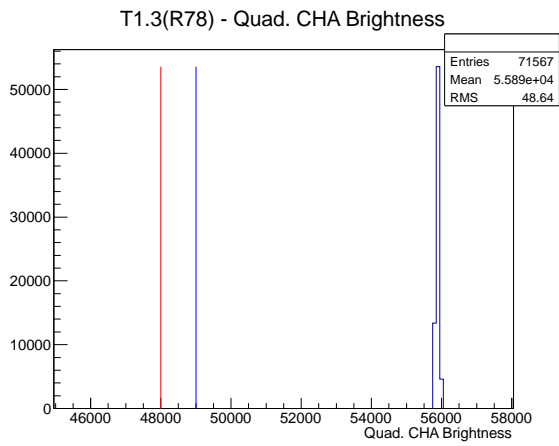

### 2 Mechanical Performance

Starting position for the last 2000 actuations.

Starting position width over time.

Acceleration for the last 2000 actuations.

Acceleration over time. Normalised to a temperature 72C using the temperature data collected by the system.

### 3 Optical Performance