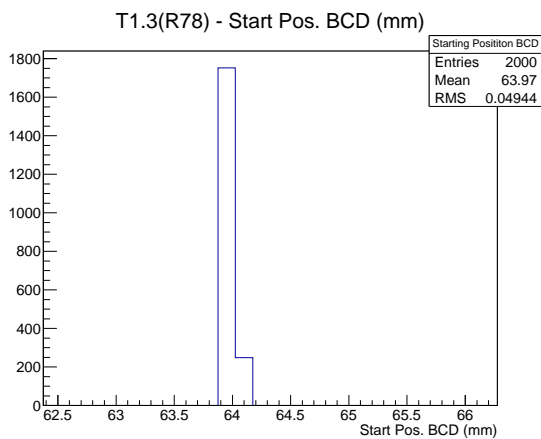

### 1 Operation Summary

|                                  | Last Shift | Total    |
|----------------------------------|------------|----------|
| Actuations:                      | 71.6K      | 3252.3 K |
| Quadrature Count errors:         | 10900      | 187058   |
| Fiber ADC errors:                | 0          | 2        |
| BPS errors (during actuation):   | 0          | 3        |
| (R78) Gaps > 3s & < 10s:         | 0          | 266      |
| (R78) Gaps > 10s:                | 2          | 114      |
| (R78) SP2 Corrections:           | 0          | 49       |
| (R78) Capture Over/Under shoots: | 0/0        | 634/634  |

### 2 Mechanical Performance

Starting position for the last 2000 actuations.

Starting position width over time.

Acceleration for the last 2000 actuations.

Acceleration over time. Normalised to a temperature 72C using the temperature data collected by the system.