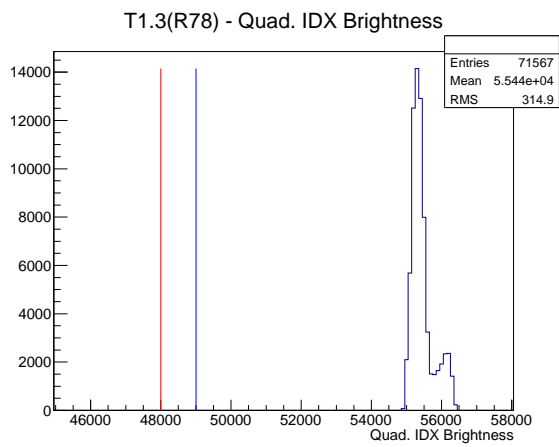

### 2 Mechanical Performance

Starting position for the last 2000 actuations.

Starting position width over time.

Acceleration for the last 2000 actuations.

Acceleration over time. Normalised to a temperature 72C using the temperature data collected by the system.

### 3 Optical Performance