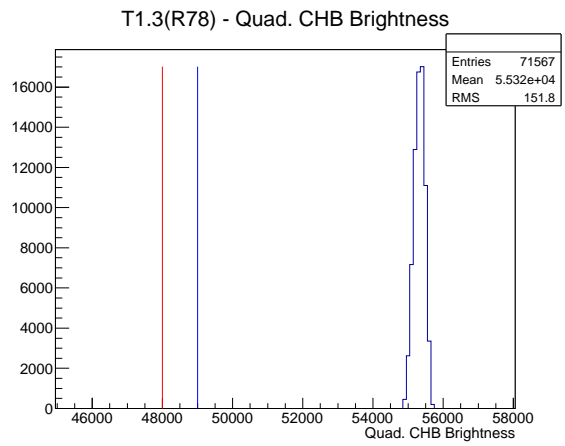

### 2 Mechanical Performance

Starting position for the last 2000 actuations.

Starting position width over time.

Acceleration for the last 2000 actuations.

Acceleration over time. Normalised to a temperature 72C using the temperature data collected by the system.

### 3 Optical Performance