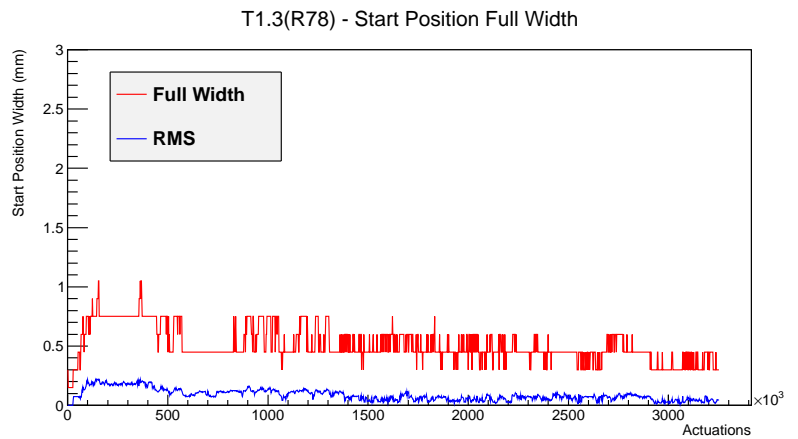

### 1 Operation Summary

|                                  | Last Shift | Total    |
|----------------------------------|------------|----------|
| Actuations:                      | 71.6K      | 3252.3 K |
| Quadrature Count errors:         | 10900      | 187058   |
| Fiber ADC errors:                | 0          | 2        |
| BPS errors (during actuation):   | 0          | 3        |
| (R78) Gaps > 3s & < 10s:         | 0          | 266      |
| (R78) Gaps > 10s:                | 2          | 114      |
| (R78) SP2 Corrections:           | 0          | 49       |
| (R78) Capture Over/Under shoots: | 0/0        | 634/634  |

### 2 Mechanical Performance

Starting position for the last 2000 actuations.

Starting position width over time.

Acceleration for the last 2000 actuations.

Acceleration over time. Normalised to a temperature 72C using the temperature data collected by the system.