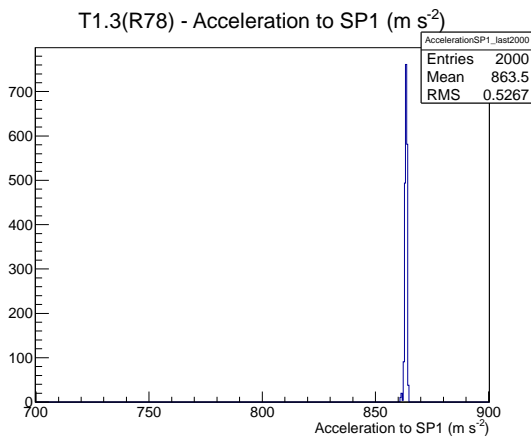

Target Performance Report - T1.3(R78)

Report Generated: June 18, 2012,

Last Actuation: 18/06/12 12:04:16

1 Operation Summary

	Last Shift	Total
Actuations:	52.5K	3067.9 K
Quadrature Count errors:	3204	162370
Fiber ADC errors:	0	2
BPS errors (during actuation):	0	3
(R78) Gaps > 3s & < 10s:	0	266
(R78) Gaps > 10s:	2	110
(R78) SP2 Corrections:	0	49
(R78) Capture Over/Under shoots:	0/0	634/634

2 Mechanical Performance

Starting position for the last 2000 actuations.

Starting position width over time.

Acceleration for the last 2000 actuations.

Acceleration over time. Normalised to a temperature 72C using the temperature data collected by the system.