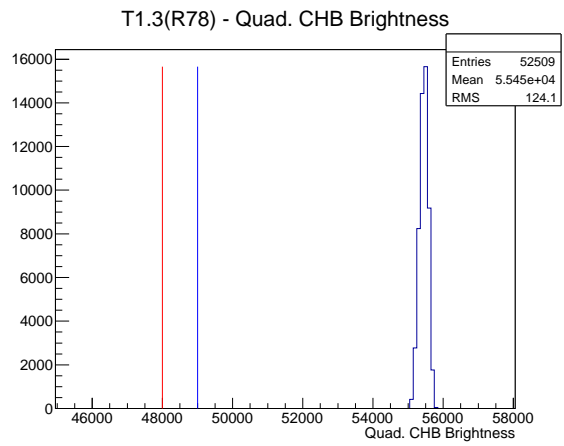

Target Performance Report - T1.3(R78)

Report Generated: June 18, 2012,

Last Actuation: 18/06/12 12:04:16

1 Operation Summary

	Last Shift	Total
Actuations:	52.5K	3067.9 K
Quadrature Count errors:	3204	162370
Fiber ADC errors:	0	2
BPS errors (during actuation):	0	3
(R78) Gaps > 3s & < 10s:	0	266
(R78) Gaps > 10s:	2	110
(R78) SP2 Corrections:	0	49
(R78) Capture Over/Under shoots:	0/0	634/634

2 Mechanical Performance

Starting position for the last 2000 actuations.

Starting position width over time.

Acceleration for the last 2000 actuations.

Acceleration over time. Normalised to a temperature 72C using the temperature data collected by the system.

3 Optical Performance

4 BPS Check