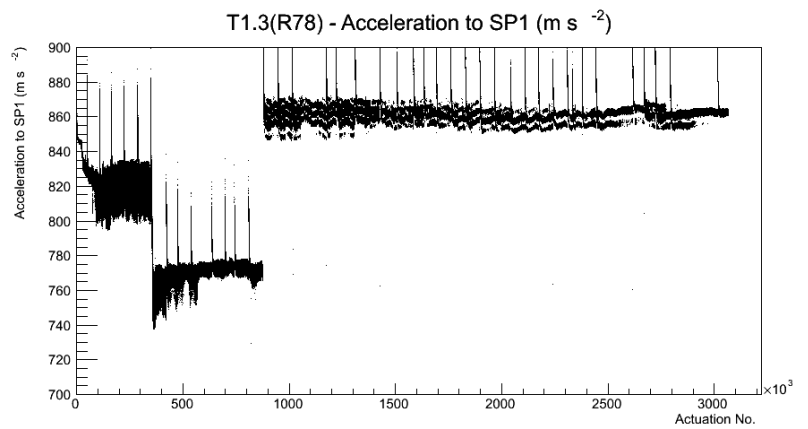

Target Performance Report - T1.3(R78)

Report Generated: June 18, 2012,

Last Actuation: 18/06/12 12:04:16

1 Operation Summary

	Last Shift	Total
Actuations:	52.5K	3067.9 K
Quadrature Count errors:	3204	162370
Fiber ADC errors:	0	2
BPS errors (during actuation):	0	3
(R78) Gaps > 3s & < 10s:	0	266
(R78) Gaps > 10s:	2	110
(R78) SP2 Corrections:	0	49
(R78) Capture Over/Under shoots:	0/0	634/634

2 Mechanical Performance

Starting position for the last 2000 actuations.

Starting position width over time.

Acceleration for the last 2000 actuations.

Acceleration over time. Normalised to a temperature 72C using the temperature data collected by the system.

3 Optical Performance

4 BPS Check