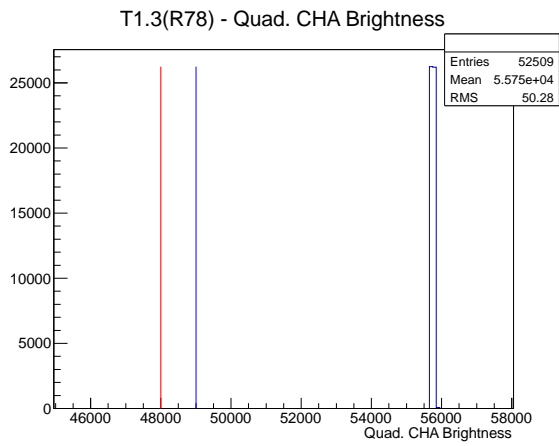

Target Performance Report - T1.3(R78)

Report Generated: June 18, 2012,

Last Actuation: 18/06/12 12:04:16

1 Operation Summary

	Last Shift	Total
Actuations:	52.5K	3067.9 K
Quadrature Count errors:	3204	162370
Fiber ADC errors:	0	2
BPS errors (during actuation):	0	3
(R78) Gaps > 3s & < 10s:	0	266
(R78) Gaps > 10s:	2	110
(R78) SP2 Corrections:	0	49
(R78) Capture Over/Under shoots:	0/0	634/634

2 Mechanical Performance

Starting position for the last 2000 actuations.

Starting position width over time.

Acceleration for the last 2000 actuations.

Acceleration over time. Normalised to a temperature 72C using the temperature data collected by the system.

3 Optical Performance

4 BPS Check