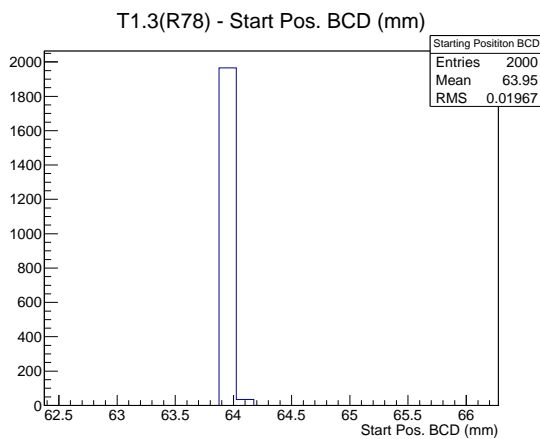

Target Performance Report - T1.3(R78)

Report Generated: June 18, 2012,

Last Actuation: 18/06/12 12:04:16

1 Operation Summary

	Last Shift	Total
Actuations:	52.5K	3067.9 K
Quadrature Count errors:	3204	162370
Fiber ADC errors:	0	2
BPS errors (during actuation):	0	3
(R78) Gaps > 3s & < 10s:	0	266
(R78) Gaps > 10s:	2	110
(R78) SP2 Corrections:	0	49
(R78) Capture Over/Under shoots:	0/0	634/634

2 Mechanical Performance

Starting position for the last 2000 actuations.

Starting position width over time.

Acceleration for the last 2000 actuations.

Acceleration over time. Normalised to a temperature 72C using the temperature data collected by the system.