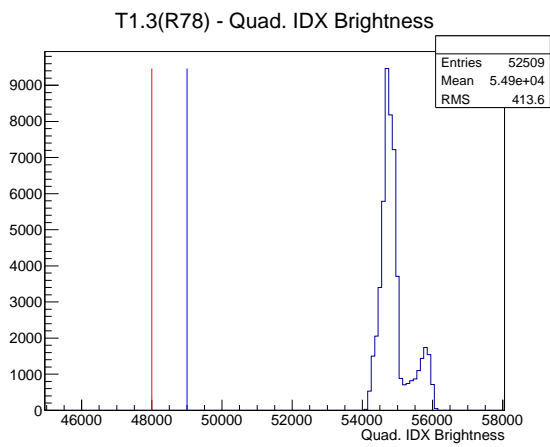

Target Performance Report - T1.3(R78)

Report Generated: June 18, 2012,

Last Actuation: 18/06/12 12:04:16

1 Operation Summary

	Last Shift	Total
Actuations:	52.5K	3067.9 K
Quadrature Count errors:	3204	162370
Fiber ADC errors:	0	2
BPS errors (during actuation):	0	3
(R78) Gaps > 3s & < 10s:	0	266
(R78) Gaps > 10s:	2	110
(R78) SP2 Corrections:	0	49
(R78) Capture Over/Under shoots:	0/0	634/634

2 Mechanical Performance

Starting position for the last 2000 actuations.

Starting position width over time.

Acceleration for the last 2000 actuations.

Acceleration over time. Normalised to a temperature 72C using the temperature data collected by the system.

3 Optical Performance

4 BPS Check