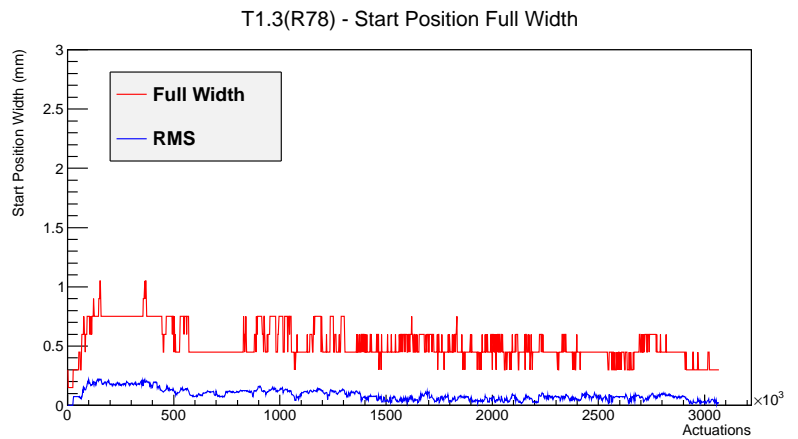

Target Performance Report - T1.3(R78)

Report Generated: June 18, 2012,

Last Actuation: 18/06/12 12:04:16

1 Operation Summary

	Last Shift	Total
Actuations:	52.5K	3067.9 K
Quadrature Count errors:	3204	162370
Fiber ADC errors:	0	2
BPS errors (during actuation):	0	3
(R78) Gaps > 3s & < 10s:	0	266
(R78) Gaps > 10s:	2	110
(R78) SP2 Corrections:	0	49
(R78) Capture Over/Under shoots:	0/0	634/634

2 Mechanical Performance

Starting position for the last 2000 actuations.

Starting position width over time.

Acceleration for the last 2000 actuations.

Acceleration over time. Normalised to a temperature 72C using the temperature data collected by the system.