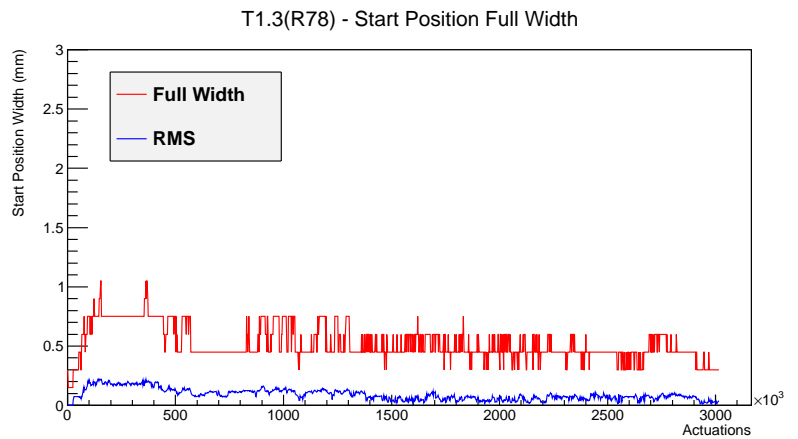

Target Performance Report - T1.3(R78)

Report Generated: June 17, 2012,

Last Actuation: 17/06/12 17:00:33

1 Operation Summary

	Last Shift	Total
Actuations:	222.8K	3015.4 K
Quadrature Count errors:	35683	159166
Fiber ADC errors:	0	2
BPS errors (during actuation):	0	3
(R78) Gaps > 3s & < 10s:	0	266
(R78) Gaps > 10s:	0	108
(R78) SP2 Corrections:	0	49
(R78) Capture Over/Under shoots:	0/0	634/634

2 Mechanical Performance

Starting position for the last 2000 actuations.

Starting position width over time.

Acceleration for the last 2000 actuations.

Acceleration over time. Normalised to a temperature 72C using the temperature data collected by the system.