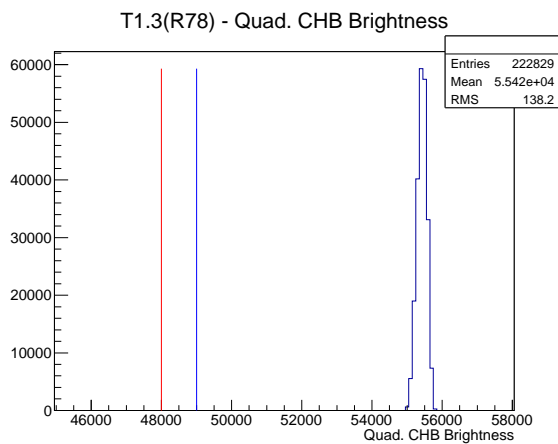

Target Performance Report - T1.3(R78)

Report Generated: June 17, 2012,

Last Actuation: 17/06/12 17:00:33

1 Operation Summary

	Last Shift	Total
Actuations:	222.8K	3015.4 K
Quadrature Count errors:	35683	159166
Fiber ADC errors:	0	2
BPS errors (during actuation):	0	3
(R78) Gaps > 3s & < 10s:	0	266
(R78) Gaps > 10s:	0	108
(R78) SP2 Corrections:	0	49
(R78) Capture Over/Under shoots:	0/0	634/634

2 Mechanical Performance

Starting position for the last 2000 actuations.

Starting position width over time.

Acceleration for the last 2000 actuations.

Acceleration over time. Normalised to a temperature 72C using the temperature data collected by the system.

3 Optical Performance

4 BPS Check