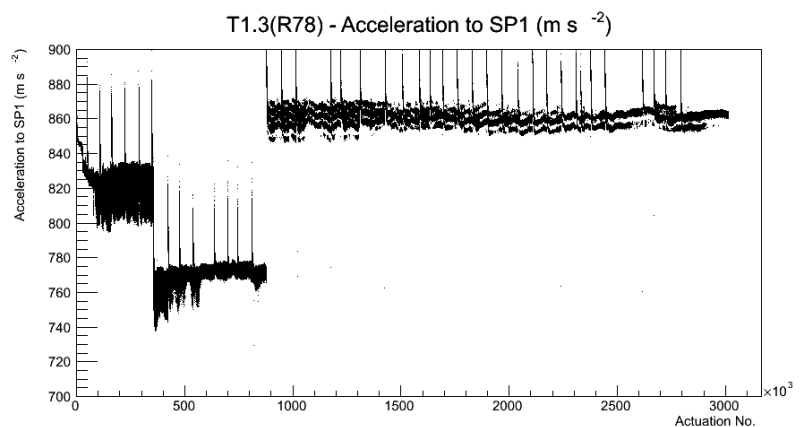

Target Performance Report - T1.3(R78)

Report Generated: June 17, 2012,

Last Actuation: 17/06/12 17:00:33

1 Operation Summary

	Last Shift	Total
Actuations:	222.8K	3015.4 K
Quadrature Count errors:	35683	159166
Fiber ADC errors:	0	2
BPS errors (during actuation):	0	3
(R78) Gaps > 3s & < 10s:	0	266
(R78) Gaps > 10s:	0	108
(R78) SP2 Corrections:	0	49
(R78) Capture Over/Under shoots:	0/0	634/634

2 Mechanical Performance

Starting position for the last 2000 actuations.

Starting position width over time.

Acceleration for the last 2000 actuations.

Acceleration over time. Normalised to a temperature 72C using the temperature data collected by the system.

3 Optical Performance

4 BPS Check