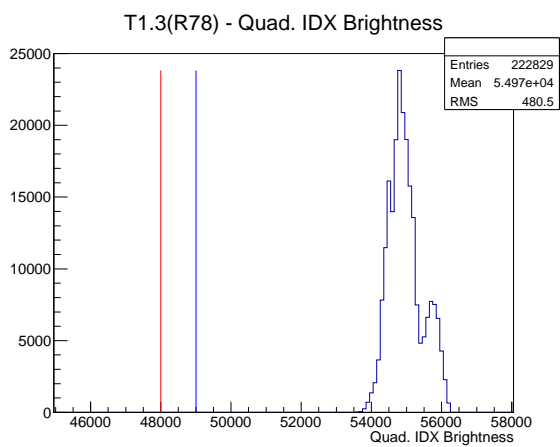

Target Performance Report - T1.3(R78)

Report Generated: June 17, 2012,

Last Actuation: 17/06/12 17:00:33

1 Operation Summary

	Last Shift	Total
Actuations:	222.8K	3015.4 K
Quadrature Count errors:	35683	159166
Fiber ADC errors:	0	2
BPS errors (during actuation):	0	3
(R78) Gaps > 3s & < 10s:	0	266
(R78) Gaps > 10s:	0	108
(R78) SP2 Corrections:	0	49
(R78) Capture Over/Under shoots:	0/0	634/634

2 Mechanical Performance

Starting position for the last 2000 actuations.

Starting position width over time.

Acceleration for the last 2000 actuations.

Acceleration over time. Normalised to a temperature 72C using the temperature data collected by the system.

3 Optical Performance

4 BPS Check