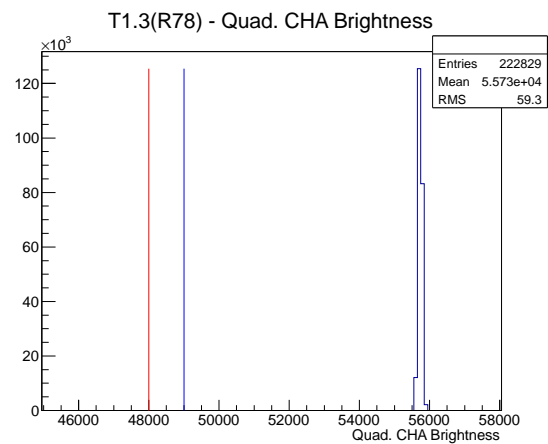

Target Performance Report - T1.3(R78)

Report Generated: June 17, 2012,

Last Actuation: 17/06/12 17:00:33

1 Operation Summary

	Last Shift	Total
Actuations:	222.8K	3015.4 K
Quadrature Count errors:	35683	159166
Fiber ADC errors:	0	2
BPS errors (during actuation):	0	3
(R78) Gaps > 3s & < 10s:	0	266
(R78) Gaps > 10s:	0	108
(R78) SP2 Corrections:	0	49
(R78) Capture Over/Under shoots:	0/0	634/634

2 Mechanical Performance

Starting position for the last 2000 actuations.

Starting position width over time.

Acceleration for the last 2000 actuations.

Acceleration over time. Normalised to a temperature 72C using the temperature data collected by the system.

3 Optical Performance

4 BPS Check