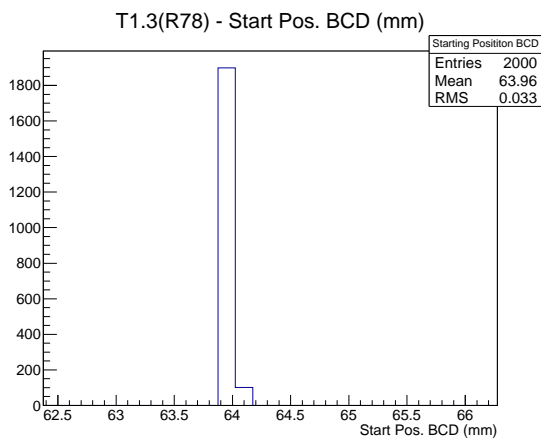

Target Performance Report - T1.3(R78)

Report Generated: June 17, 2012,

Last Actuation: 17/06/12 17:00:33

1 Operation Summary

	Last Shift	Total
Actuations:	222.8K	3015.4 K
Quadrature Count errors:	35683	159166
Fiber ADC errors:	0	2
BPS errors (during actuation):	0	3
(R78) Gaps > 3s & < 10s:	0	266
(R78) Gaps > 10s:	0	108
(R78) SP2 Corrections:	0	49
(R78) Capture Over/Under shoots:	0/0	634/634

2 Mechanical Performance

Starting position for the last 2000 actuations.

Starting position width over time.

Acceleration for the last 2000 actuations.

Acceleration over time. Normalised to a temperature 72C using the temperature data collected by the system.