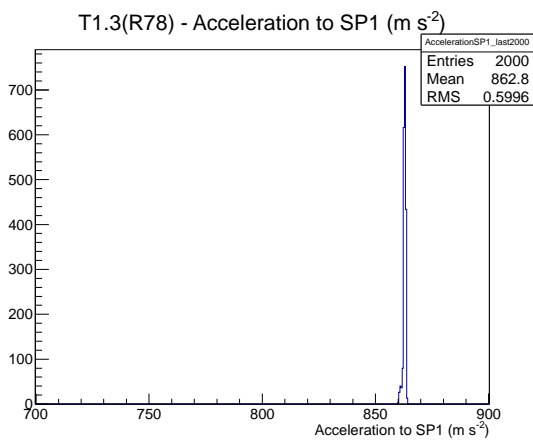

Target Performance Report - T1.3(R78)

Report Generated: June 17, 2012,

Last Actuation: 17/06/12 17:00:33

1 Operation Summary

	Last Shift	Total
Actuations:	222.8K	3015.4 K
Quadrature Count errors:	35683	159166
Fiber ADC errors:	0	2
BPS errors (during actuation):	0	3
(R78) Gaps > 3s & < 10s:	0	266
(R78) Gaps > 10s:	0	108
(R78) SP2 Corrections:	0	49
(R78) Capture Over/Under shoots:	0/0	634/634

2 Mechanical Performance

Starting position for the last 2000 actuations.

Starting position width over time.

Acceleration for the last 2000 actuations.

Acceleration over time. Normalised to a temperature 72C using the temperature data collected by the system.