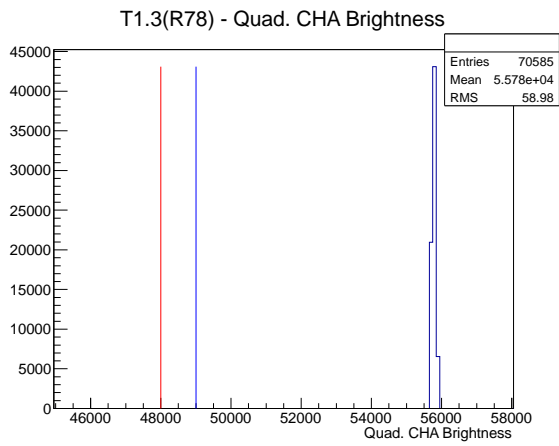

Target Performance Report - T1.3(R78)

Report Generated: June 14, 2012,

Last Actuation: 14/06/12 12:57:40

1 Operation Summary

	Last Shift	Total
Actuations:	70.6K	2792.6 K
Quadrature Count errors:	13018	123483
Fiber ADC errors:	0	2
BPS errors (during actuation):	0	3
(R78) Gaps > 3s & < 10s:	0	266
(R78) Gaps > 10s:	0	106
(R78) SP2 Corrections:	1	49
(R78) Capture Over/Under shoots:	1/0	635/635

2 Mechanical Performance

Starting position for the last 2000 actuations. Starting position width over time.

Acceleration for the last 2000 actuations.

Acceleration over time. Normalised to a temperature 72C using the temperature data collected by the system.

3 Optical Performance

4 BPS Check