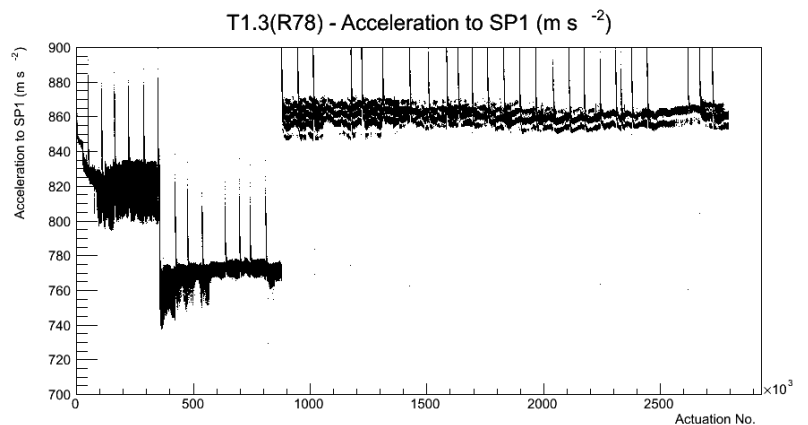

Target Performance Report - T1.3(R78)

Report Generated: June 14, 2012,

Last Actuation: 14/06/12 12:57:40

1 Operation Summary

	Last Shift	Total
Actuations:	70.6K	2792.6 K
Quadrature Count errors:	13018	123483
Fiber ADC errors:	0	2
BPS errors (during actuation):	0	3
(R78) Gaps > 3s & < 10s:	0	266
(R78) Gaps > 10s:	0	106
(R78) SP2 Corrections:	1	49
(R78) Capture Over/Under shoots:	1/0	635/635

2 Mechanical Performance

Starting position for the last 2000 actuations. Starting position width over time.

Acceleration for the last 2000 actuations.

Acceleration over time. Normalised to a temperature 72C using the temperature data collected by the system.