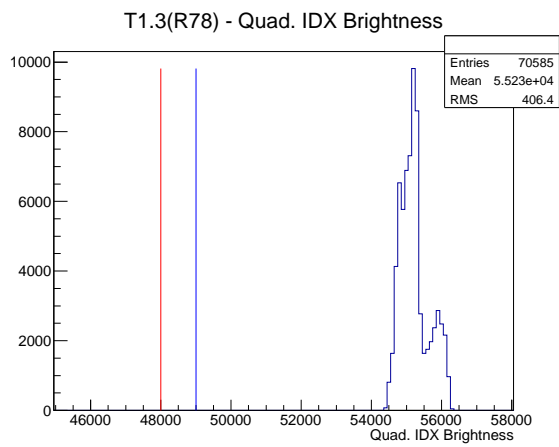

Target Performance Report - T1.3(R78)

Report Generated: June 14, 2012,

Last Actuation: 14/06/12 12:57:40

1 Operation Summary

	Last Shift	Total
Actuations:	70.6K	2792.6 K
Quadrature Count errors:	13018	123483
Fiber ADC errors:	0	2
BPS errors (during actuation):	0	3
(R78) Gaps > 3s & < 10s:	0	266
(R78) Gaps > 10s:	0	106
(R78) SP2 Corrections:	1	49
(R78) Capture Over/Under shoots:	1/0	635/635

2 Mechanical Performance

Starting position for the last 2000 actuations. Starting position width over time.

Acceleration for the last 2000 actuations.

Acceleration over time. Normalised to a temperature 72C using the temperature data collected by the system.

3 Optical Performance

4 BPS Check