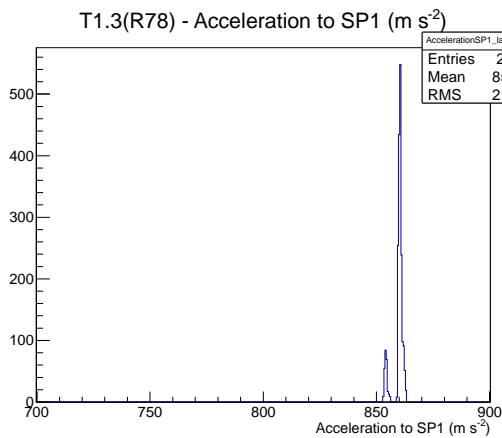

Target Performance Report - T1.3(R78)

Report Generated: June 14, 2012,

Last Actuation: 14/06/12 12:57:40

1 Operation Summary

	Last Shift	Total
Actuations:	70.6K	2792.6 K
Quadrature Count errors:	13018	123483
Fiber ADC errors:	0	2
BPS errors (during actuation):	0	3
(R78) Gaps > 3s & < 10s:	0	266
(R78) Gaps > 10s:	0	106
(R78) SP2 Corrections:	1	49
(R78) Capture Over/Under shoots:	1/0	635/635

2 Mechanical Performance

Starting position for the last 2000 actuations. Starting position width over time.

Acceleration for the last 2000 actuations.

Acceleration over time. Normalised to a temperature 72C using the temperature data collected by the system.