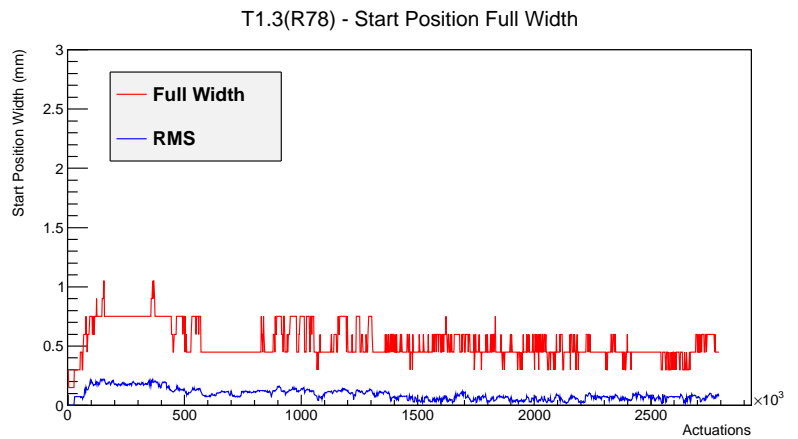

Target Performance Report - T1.3(R78)

Report Generated: June 14, 2012,

Last Actuation: 14/06/12 12:57:40

1 Operation Summary

	Last Shift	Total
Actuations:	70.6K	2792.6 K
Quadrature Count errors:	13018	123483
Fiber ADC errors:	0	2
BPS errors (during actuation):	0	3
(R78) Gaps > 3s & < 10s:	0	266
(R78) Gaps > 10s:	0	106
(R78) SP2 Corrections:	1	49
(R78) Capture Over/Under shoots:	1/0	635/635

2 Mechanical Performance

Starting position for the last 2000 actuations. Starting position width over time.

Acceleration for the last 2000 actuations.

Acceleration over time. Normalised to a temperature 72C using the temperature data collected by the system.