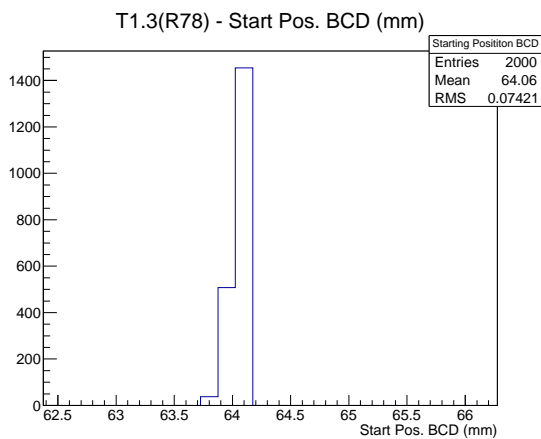

Target Performance Report - T1.3(R78)

Report Generated: June 14, 2012,

Last Actuation: 14/06/12 12:57:40

1 Operation Summary

	Last Shift	Total
Actuations:	70.6K	2792.6 K
Quadrature Count errors:	13018	123483
Fiber ADC errors:	0	2
BPS errors (during actuation):	0	3
(R78) Gaps > 3s & < 10s:	0	266
(R78) Gaps > 10s:	0	106
(R78) SP2 Corrections:	1	49
(R78) Capture Over/Under shoots:	1/0	635/635

2 Mechanical Performance

Starting position for the last 2000 actuations. Starting position width over time.

Acceleration for the last 2000 actuations.

Acceleration over time. Normalised to a temperature 72C using the temperature data collected by the system.