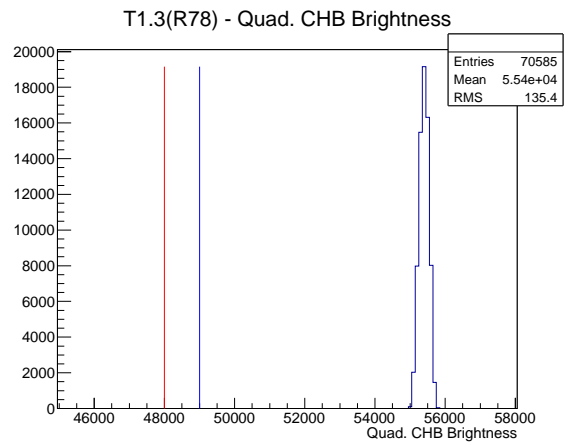

Target Performance Report - T1.3(R78)

Report Generated: June 14, 2012,

Last Actuation: 14/06/12 12:57:40

1 Operation Summary

	Last Shift	Total
Actuations:	70.6K	2792.6 K
Quadrature Count errors:	13018	123483
Fiber ADC errors:	0	2
BPS errors (during actuation):	0	3
(R78) Gaps > 3s & < 10s:	0	266
(R78) Gaps > 10s:	0	106
(R78) SP2 Corrections:	1	49
(R78) Capture Over/Under shoots:	1/0	635/635

2 Mechanical Performance

Starting position for the last 2000 actuations. Starting position width over time.

Acceleration for the last 2000 actuations.

Acceleration over time. Normalised to a temperature 72C using the temperature data collected by the system.

3 Optical Performance

4 BPS Check