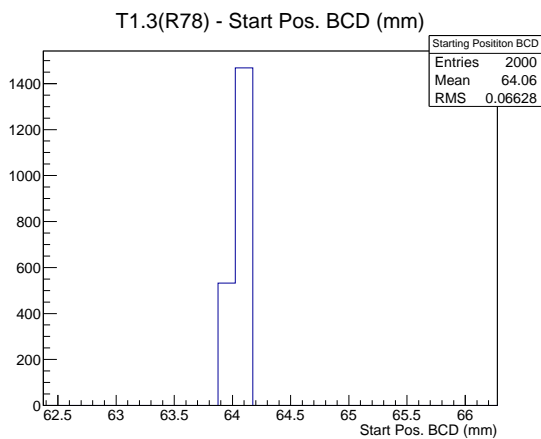

Target Performance Report - T1.3(R78)

Report Generated: June 5, 2012,
Last Actuation: 04/06/12 17:54:33

1 Operation Summary

	Last Shift	Total
Actuations:	51.7K	2668.5 K
Quadrature Count errors:	9750	104957
Fiber ADC errors:	0	0
BPS errors (during actuation):	0	3
(R78) Gaps > 3s & < 10s:	0	266
(R78) Gaps > 10s:	2	96
(R78) SP2 Corrections:	0	41
(R78) Capture Over/Under shoots:	1/0	559/559

2 Mechanical Performance

Starting position for the last 2000 actuations.

Starting position width over time.

Acceleration for the last 2000 actuations.

Acceleration over time. Normalised to a temperature 72C using the temperature data collected by the system.