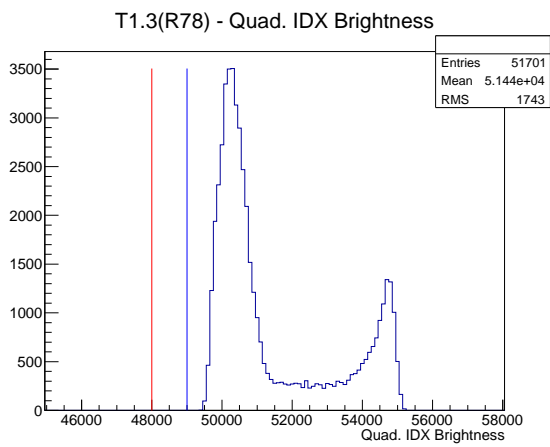

Target Performance Report - T1.3(R78)

Report Generated: June 5, 2012,
Last Actuation: 04/06/12 17:54:33

1 Operation Summary

	Last Shift	Total
Actuations:	51.7K	2668.5 K
Quadrature Count errors:	9750	104957
Fiber ADC errors:	0	0
BPS errors (during actuation):	0	3
(R78) Gaps > 3s & < 10s:	0	266
(R78) Gaps > 10s:	2	96
(R78) SP2 Corrections:	0	41
(R78) Capture Over/Under shoots:	1/0	559/559

2 Mechanical Performance

Starting position for the last 2000 actuations.

Starting position width over time.

Acceleration for the last 2000 actuations.

Acceleration over time. Normalised to a temperature 72C using the temperature data collected by the system.

3 Optical Performance

4 BPS Check