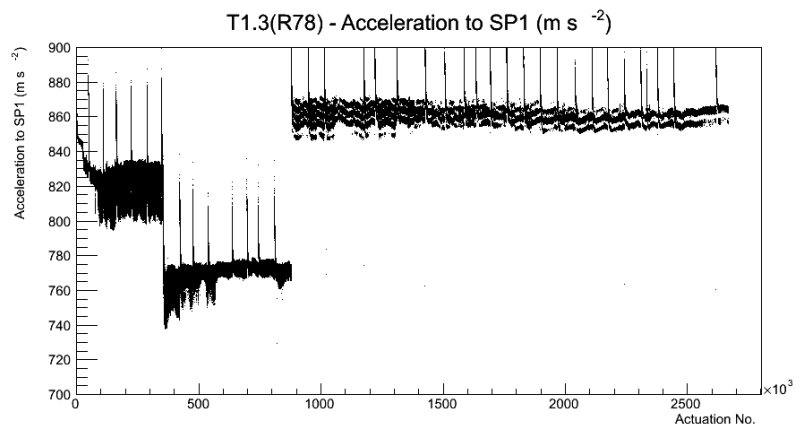

Target Performance Report - T1.3(R78)

Report Generated: June 5, 2012,
Last Actuation: 04/06/12 17:54:33

1 Operation Summary

	Last Shift	Total
Actuations:	51.7K	2668.5 K
Quadrature Count errors:	9750	104957
Fiber ADC errors:	0	0
BPS errors (during actuation):	0	3
(R78) Gaps > 3s & < 10s:	0	266
(R78) Gaps > 10s:	2	96
(R78) SP2 Corrections:	0	41
(R78) Capture Over/Under shoots:	1/0	559/559

2 Mechanical Performance

Starting position for the last 2000 actuations.

Starting position width over time.

Acceleration for the last 2000 actuations.

Acceleration over time. Normalised to a temperature 72C using the temperature data collected by the system.

3 Optical Performance

4 BPS Check