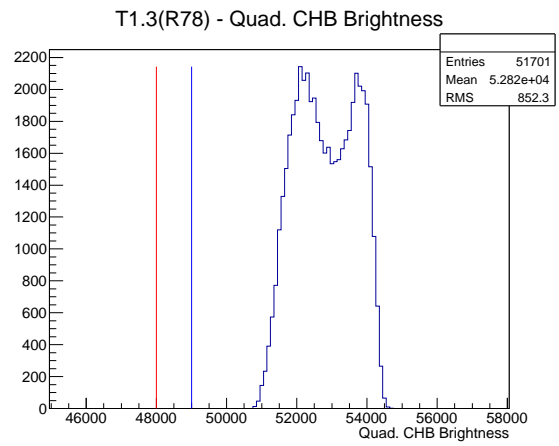

Target Performance Report - T1.3(R78)

Report Generated: June 5, 2012,
Last Actuation: 04/06/12 17:54:33

1 Operation Summary

	Last Shift	Total
Actuations:	51.7K	2668.5 K
Quadrature Count errors:	9750	104957
Fiber ADC errors:	0	0
BPS errors (during actuation):	0	3
(R78) Gaps > 3s & < 10s:	0	266
(R78) Gaps > 10s:	2	96
(R78) SP2 Corrections:	0	41
(R78) Capture Over/Under shoots:	1/0	559/559

2 Mechanical Performance

Starting position for the last 2000 actuations.

Starting position width over time.

Acceleration for the last 2000 actuations.

Acceleration over time. Normalised to a temperature 72C using the temperature data collected by the system.

3 Optical Performance

4 BPS Check