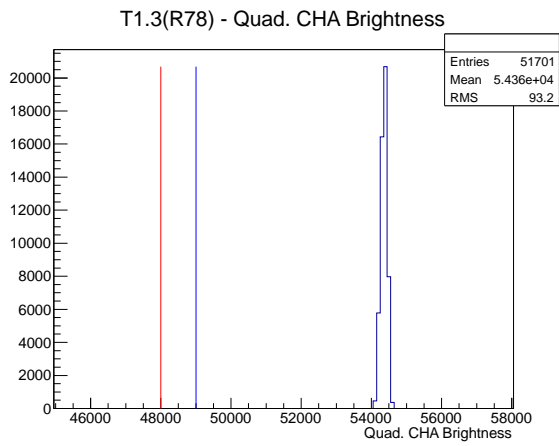

Target Performance Report - T1.3(R78)

Report Generated: June 5, 2012,
Last Actuation: 04/06/12 17:54:33

1 Operation Summary

	Last Shift	Total
Actuations:	51.7K	2668.5 K
Quadrature Count errors:	9750	104957
Fiber ADC errors:	0	0
BPS errors (during actuation):	0	3
(R78) Gaps > 3s & < 10s:	0	266
(R78) Gaps > 10s:	2	96
(R78) SP2 Corrections:	0	41
(R78) Capture Over/Under shoots:	1/0	559/559

2 Mechanical Performance

Starting position for the last 2000 actuations.

Starting position width over time.

Acceleration for the last 2000 actuations.

Acceleration over time. Normalised to a temperature 72C using the temperature data collected by the system.

3 Optical Performance

4 BPS Check