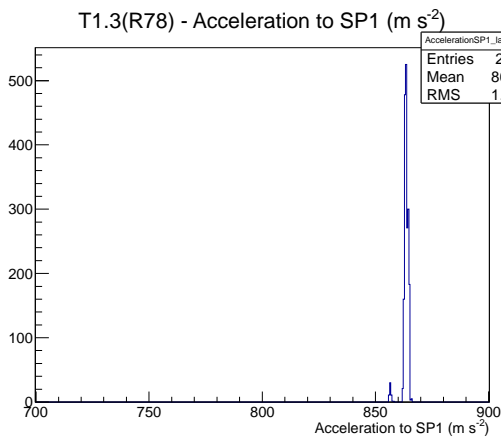

Target Performance Report - T1.3(R78)

Report Generated: June 5, 2012,
Last Actuation: 04/06/12 17:54:33

1 Operation Summary

	Last Shift	Total
Actuations:	51.7K	2668.5 K
Quadrature Count errors:	9750	104957
Fiber ADC errors:	0	0
BPS errors (during actuation):	0	3
(R78) Gaps > 3s & < 10s:	0	266
(R78) Gaps > 10s:	2	96
(R78) SP2 Corrections:	0	41
(R78) Capture Over/Under shoots:	1/0	559/559

2 Mechanical Performance

Starting position for the last 2000 actuations.

Starting position width over time.

Acceleration for the last 2000 actuations.

Acceleration over time. Normalised to a temperature 72C using the temperature data collected by the system.