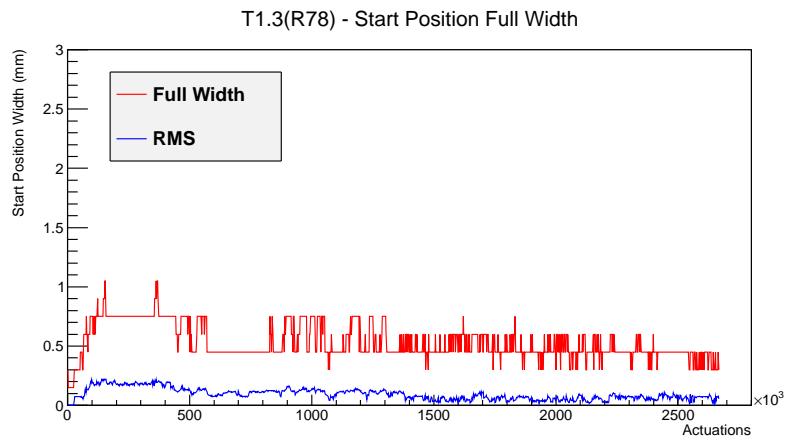

Target Performance Report - T1.3(R78)

Report Generated: June 5, 2012,
Last Actuation: 04/06/12 17:54:33

1 Operation Summary

	Last Shift	Total
Actuations:	51.7K	2668.5 K
Quadrature Count errors:	9750	104957
Fiber ADC errors:	0	0
BPS errors (during actuation):	0	3
(R78) Gaps > 3s & < 10s:	0	266
(R78) Gaps > 10s:	2	96
(R78) SP2 Corrections:	0	41
(R78) Capture Over/Under shoots:	1/0	559/559

2 Mechanical Performance

Starting position for the last 2000 actuations.

Starting position width over time.

Acceleration for the last 2000 actuations.

Acceleration over time. Normalised to a temperature 72C using the temperature data collected by the system.