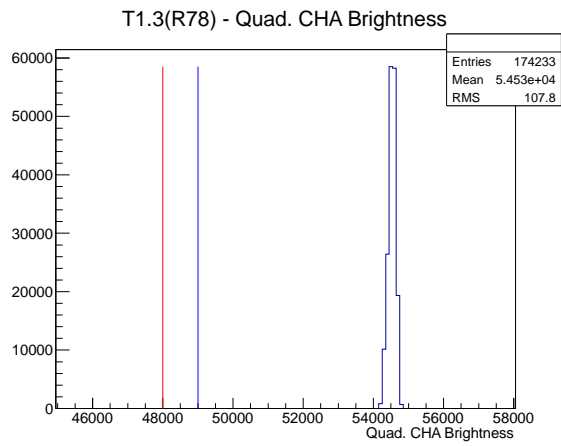

## 1 Operation Summary

	Last Shift	Total
Actuations:	174.2K	2616.8 K
Quadrature Count errors:	41404	95208
Fiber ADC errors:	0	0
BPS errors (during actuation):	0	3
(R78) Gaps > 3s & < 10s:	0	266
(R78) Gaps > 10s:	0	94
(R78) SP2 Corrections:	0	41
(R78) Capture Over/Under shoots:	0/0	558/558

## 2 Mechanical Performance

Starting position for the last 2000 actuations.

Starting position width over time.

Acceleration for the last 2000 actuations.

Acceleration over time. Normalised to a temperature 72C using the temperature data collected by the system.

### 3 Optical Performance