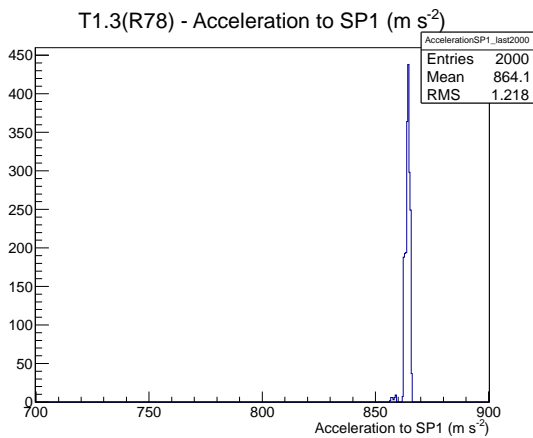

## 1 Operation Summary

	Last Shift	Total
Actuations:	174.2K	2616.8 K
Quadrature Count errors:	41404	95208
Fiber ADC errors:	0	0
BPS errors (during actuation):	0	3
(R78) Gaps > 3s & < 10s:	0	266
(R78) Gaps > 10s:	0	94
(R78) SP2 Corrections:	0	41
(R78) Capture Over/Under shoots:	0/0	558/558

## 2 Mechanical Performance

Starting position for the last 2000 actuations.

Starting position width over time.

Acceleration for the last 2000 actuations.

Acceleration over time. Normalised to a temperature 72C using the temperature data collected by the system.