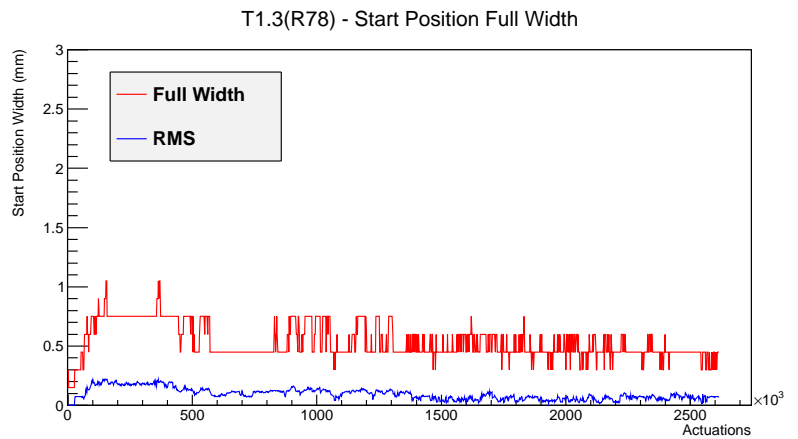

## 1 Operation Summary

	Last Shift	Total
Actuations:	174.2K	2616.8 K
Quadrature Count errors:	41404	95208
Fiber ADC errors:	0	0
BPS errors (during actuation):	0	3
(R78) Gaps > 3s & < 10s:	0	266
(R78) Gaps > 10s:	0	94
(R78) SP2 Corrections:	0	41
(R78) Capture Over/Under shoots:	0/0	558/558

## 2 Mechanical Performance

Starting position for the last 2000 actuations.

Starting position width over time.

Acceleration for the last 2000 actuations.

Acceleration over time. Normalised to a temperature 72C using the temperature data collected by the system.