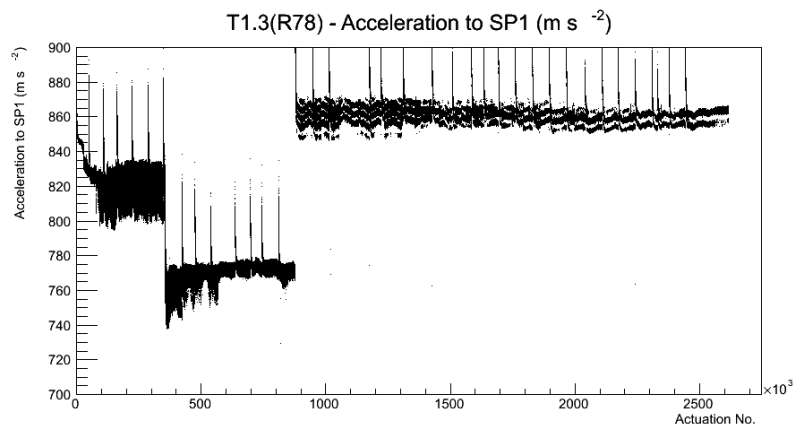

## 2 Mechanical Performance

Starting position for the last 2000 actuations.

Starting position width over time.

Acceleration for the last 2000 actuations.

Acceleration over time. Normalised to a temperature 72C using the temperature data collected by the system.

### 3 Optical Performance