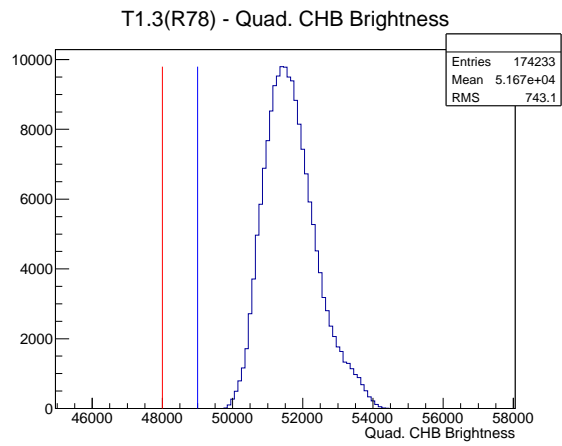

## 2 Mechanical Performance

Starting position for the last 2000 actuations.

Starting position width over time.

Acceleration for the last 2000 actuations.

Acceleration over time. Normalised to a temperature 72C using the temperature data collected by the system.

### 3 Optical Performance