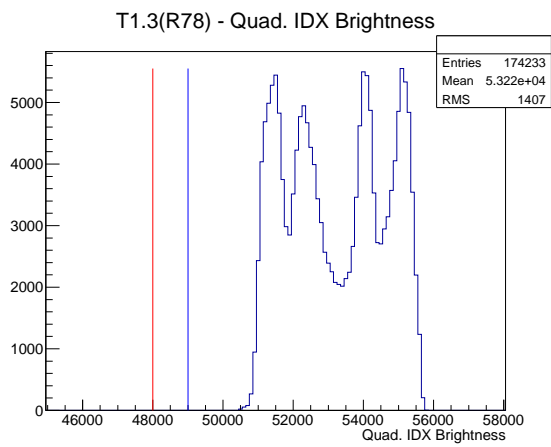

## 1 Operation Summary

	Last Shift	Total
Actuations:	174.2K	2616.8 K
Quadrature Count errors:	41404	95208
Fiber ADC errors:	0	0
BPS errors (during actuation):	0	3
(R78) Gaps > 3s & < 10s:	0	266
(R78) Gaps > 10s:	0	94
(R78) SP2 Corrections:	0	41
(R78) Capture Over/Under shoots:	0/0	558/558

## 2 Mechanical Performance

Starting position for the last 2000 actuations.

Starting position width over time.

Acceleration for the last 2000 actuations.

Acceleration over time. Normalised to a temperature 72C using the temperature data collected by the system.

### 3 Optical Performance