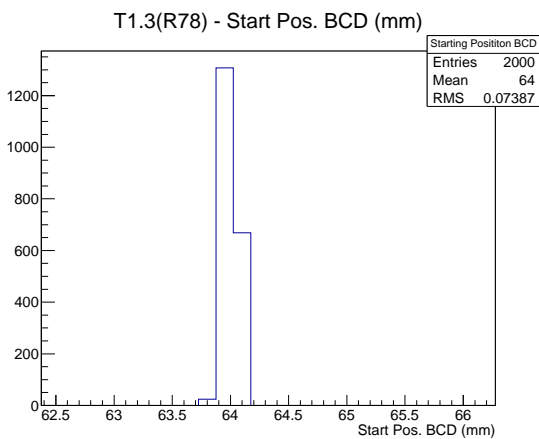

## 1 Operation Summary

	Last Shift	Total
Actuations:	174.2K	2616.8 K
Quadrature Count errors:	41404	95208
Fiber ADC errors:	0	0
BPS errors (during actuation):	0	3
(R78) Gaps > 3s & < 10s:	0	266
(R78) Gaps > 10s:	0	94
(R78) SP2 Corrections:	0	41
(R78) Capture Over/Under shoots:	0/0	558/558

## 2 Mechanical Performance

Starting position for the last 2000 actuations.

Starting position width over time.

Acceleration for the last 2000 actuations.

Acceleration over time. Normalised to a temperature 72C using the temperature data collected by the system.