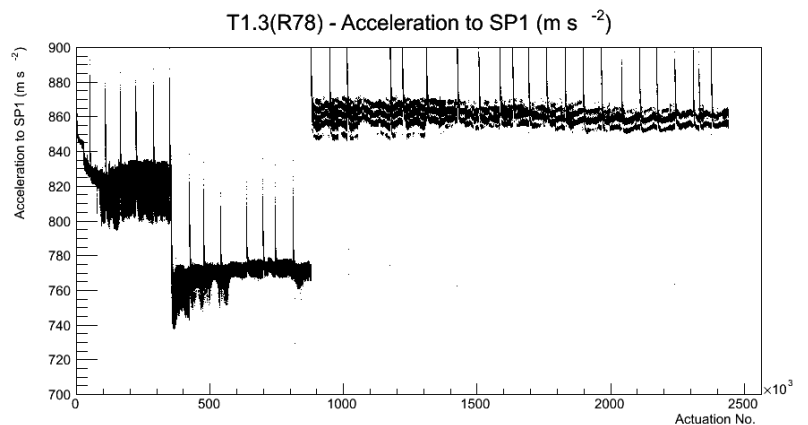

Target Performance Report - T1.3(R78)

Report Generated: June 1, 2012,
Last Actuation: 01/06/12 11:27:37

1 Operation Summary

	Last Shift	Total
Actuations:	65.3K	2442.6 K
Quadrature Count errors:	5273	53804
Fiber ADC errors:	0	0
BPS errors (during actuation):	0	3
(R78) Gaps > 3s & < 10s:	0	266
(R78) Gaps > 10s:	0	92
(R78) SP2 Corrections:	0	41
(R78) Capture Over/Under shoots:	0/0	557/557

2 Mechanical Performance

Starting position for the last 2000 actuations.

Starting position width over time.

Acceleration for the last 2000 actuations.

Acceleration over time. Normalised to a temperature 72C using the temperature data collected by the system.

3 Optical Performance

4 BPS Check