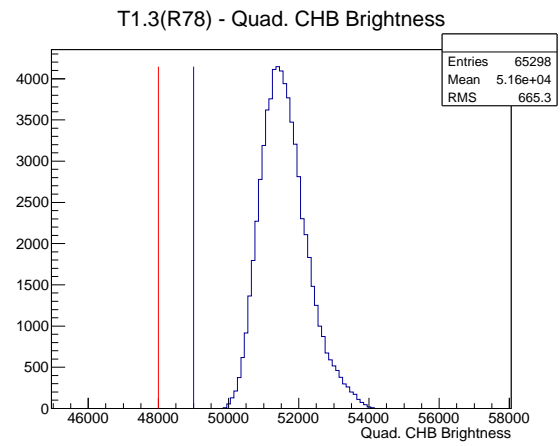

Target Performance Report - T1.3(R78)

Report Generated: June 1, 2012,
Last Actuation: 01/06/12 11:27:37

1 Operation Summary

	Last Shift	Total
Actuations:	65.3K	2442.6 K
Quadrature Count errors:	5273	53804
Fiber ADC errors:	0	0
BPS errors (during actuation):	0	3
(R78) Gaps > 3s & < 10s:	0	266
(R78) Gaps > 10s:	0	92
(R78) SP2 Corrections:	0	41
(R78) Capture Over/Under shoots:	0/0	557/557

2 Mechanical Performance

Starting position for the last 2000 actuations.

Starting position width over time.

Acceleration for the last 2000 actuations.

Acceleration over time. Normalised to a temperature 72C using the temperature data collected by the system.

3 Optical Performance

4 BPS Check