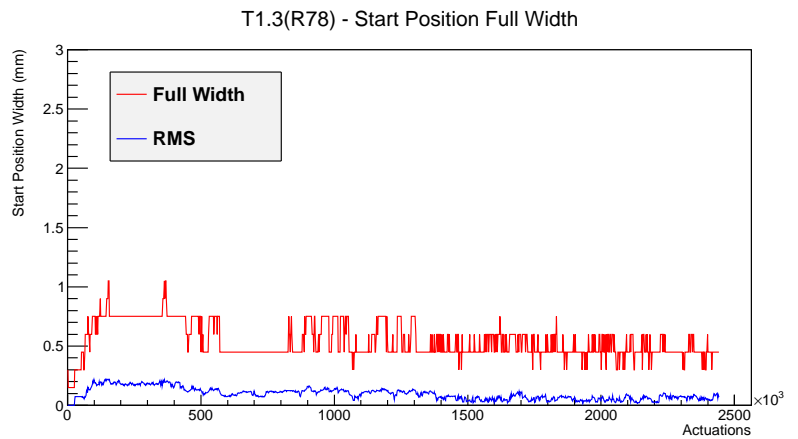

Target Performance Report - T1.3(R78)

Report Generated: June 1, 2012,
Last Actuation: 01/06/12 11:27:37

1 Operation Summary

	Last Shift	Total
Actuations:	65.3K	2442.6 K
Quadrature Count errors:	5273	53804
Fiber ADC errors:	0	0
BPS errors (during actuation):	0	3
(R78) Gaps > 3s & < 10s:	0	266
(R78) Gaps > 10s:	0	92
(R78) SP2 Corrections:	0	41
(R78) Capture Over/Under shoots:	0/0	557/557

2 Mechanical Performance

Starting position for the last 2000 actuations.

Starting position width over time.

Acceleration for the last 2000 actuations.

Acceleration over time. Normalised to a temperature 72C using the temperature data collected by the system.