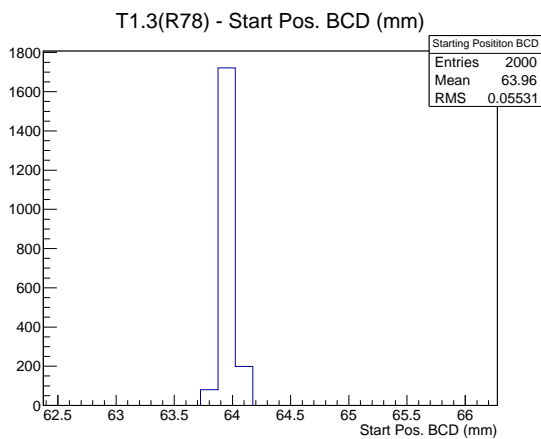

Target Performance Report - T1.3(R78)

Report Generated: June 1, 2012,
Last Actuation: 01/06/12 11:27:37

1 Operation Summary

	Last Shift	Total
Actuations:	65.3K	2442.6 K
Quadrature Count errors:	5273	53804
Fiber ADC errors:	0	0
BPS errors (during actuation):	0	3
(R78) Gaps > 3s & < 10s:	0	266
(R78) Gaps > 10s:	0	92
(R78) SP2 Corrections:	0	41
(R78) Capture Over/Under shoots:	0/0	557/557

2 Mechanical Performance

Starting position for the last 2000 actuations.

Starting position width over time.

Acceleration for the last 2000 actuations.

Acceleration over time. Normalised to a temperature 72C using the temperature data collected by the system.