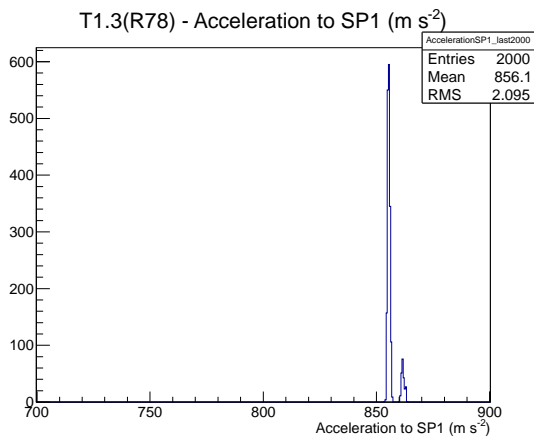

Target Performance Report - T1.3(R78)

Report Generated: June 1, 2012,
Last Actuation: 01/06/12 11:27:37

1 Operation Summary

	Last Shift	Total
Actuations:	65.3K	2442.6 K
Quadrature Count errors:	5273	53804
Fiber ADC errors:	0	0
BPS errors (during actuation):	0	3
(R78) Gaps > 3s & < 10s:	0	266
(R78) Gaps > 10s:	0	92
(R78) SP2 Corrections:	0	41
(R78) Capture Over/Under shoots:	0/0	557/557

2 Mechanical Performance

Starting position for the last 2000 actuations.

Starting position width over time.

Acceleration for the last 2000 actuations.

Acceleration over time. Normalised to a temperature 72C using the temperature data collected by the system.