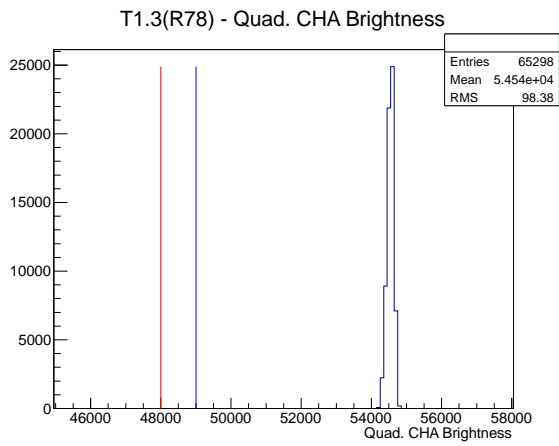

Target Performance Report - T1.3(R78)

Report Generated: June 1, 2012,
Last Actuation: 01/06/12 11:27:37

1 Operation Summary

	Last Shift	Total
Actuations:	65.3K	2442.6 K
Quadrature Count errors:	5273	53804
Fiber ADC errors:	0	0
BPS errors (during actuation):	0	3
(R78) Gaps > 3s & < 10s:	0	266
(R78) Gaps > 10s:	0	92
(R78) SP2 Corrections:	0	41
(R78) Capture Over/Under shoots:	0/0	557/557

2 Mechanical Performance

Starting position for the last 2000 actuations.

Starting position width over time.

Acceleration for the last 2000 actuations.

Acceleration over time. Normalised to a temperature 72C using the temperature data collected by the system.

3 Optical Performance

4 BPS Check