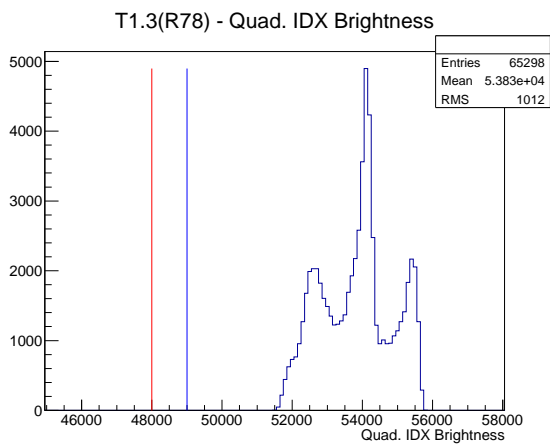

Target Performance Report - T1.3(R78)

Report Generated: June 1, 2012,
Last Actuation: 01/06/12 11:27:37

1 Operation Summary

	Last Shift	Total
Actuations:	65.3K	2442.6 K
Quadrature Count errors:	5273	53804
Fiber ADC errors:	0	0
BPS errors (during actuation):	0	3
(R78) Gaps > 3s & < 10s:	0	266
(R78) Gaps > 10s:	0	92
(R78) SP2 Corrections:	0	41
(R78) Capture Over/Under shoots:	0/0	557/557

2 Mechanical Performance

Starting position for the last 2000 actuations.

Starting position width over time.

Acceleration for the last 2000 actuations.

Acceleration over time. Normalised to a temperature 72C using the temperature data collected by the system.

3 Optical Performance

4 BPS Check