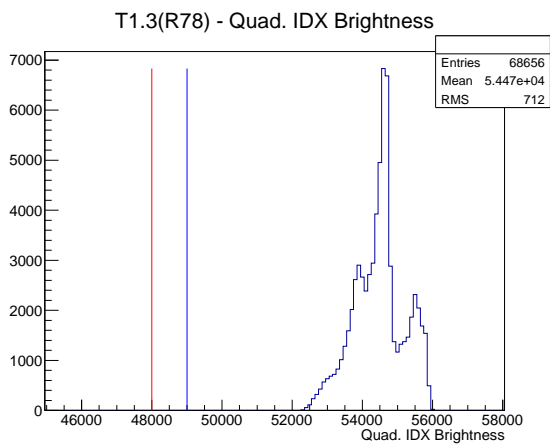

Target Performance Report - T1.3(R78)

Report Generated: May 31, 2012,

Last Actuation: 31/05/12 12:36:21

1 Operation Summary

	Last Shift	Total
Actuations:	68.7K	2377.3 K
Quadrature Count errors:	1783	48531
Fiber ADC errors:	0	0
BPS errors (during actuation):	0	3
(R78) Gaps > 3s & < 10s:	52	266
(R78) Gaps > 10s:	2	90
(R78) SP2 Corrections:	0	41
(R78) Capture Over/Under shoots:	1/0	556/556

2 Mechanical Performance

Starting position for the last 2000 actuations.

Starting position width over time.

Acceleration for the last 2000 actuations.

Acceleration over time. Normalised to a temperature 72C using the temperature data collected by the system.

3 Optical Performance

4 BPS Check