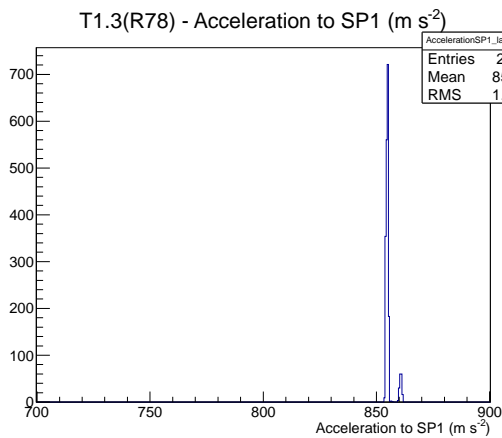

Target Performance Report - T1.3(R78)

Report Generated: May 31, 2012,

Last Actuation: 31/05/12 12:36:21

1 Operation Summary

	Last Shift	Total
Actuations:	68.7K	2377.3 K
Quadrature Count errors:	1783	48531
Fiber ADC errors:	0	0
BPS errors (during actuation):	0	3
(R78) Gaps > 3s & < 10s:	52	266
(R78) Gaps > 10s:	2	90
(R78) SP2 Corrections:	0	41
(R78) Capture Over/Under shoots:	1/0	556/556

2 Mechanical Performance

Starting position for the last 2000 actuations.

Starting position width over time.

Acceleration for the last 2000 actuations.

Acceleration over time. Normalised to a temperature 72C using the temperature data collected by the system.