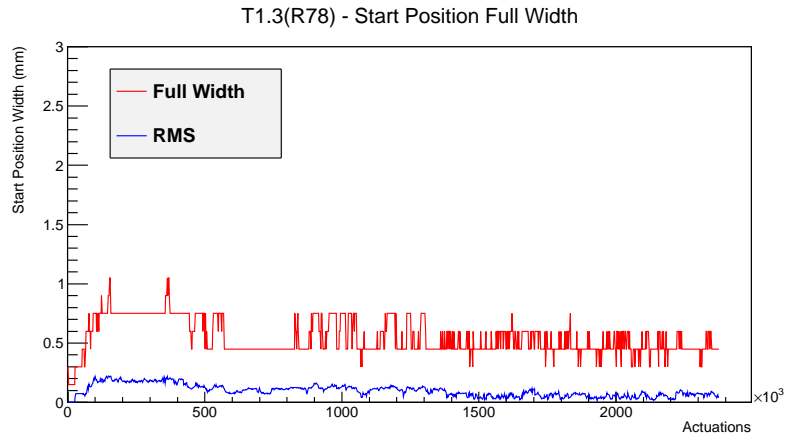

Target Performance Report - T1.3(R78)

Report Generated: May 31, 2012,

Last Actuation: 31/05/12 12:36:21

1 Operation Summary

	Last Shift	Total
Actuations:	68.7K	2377.3 K
Quadrature Count errors:	1783	48531
Fiber ADC errors:	0	0
BPS errors (during actuation):	0	3
(R78) Gaps > 3s & < 10s:	52	266
(R78) Gaps > 10s:	2	90
(R78) SP2 Corrections:	0	41
(R78) Capture Over/Under shoots:	1/0	556/556

2 Mechanical Performance

Starting position for the last 2000 actuations.

Starting position width over time.

Acceleration for the last 2000 actuations.

Acceleration over time. Normalised to a temperature 72C using the temperature data collected by the system.