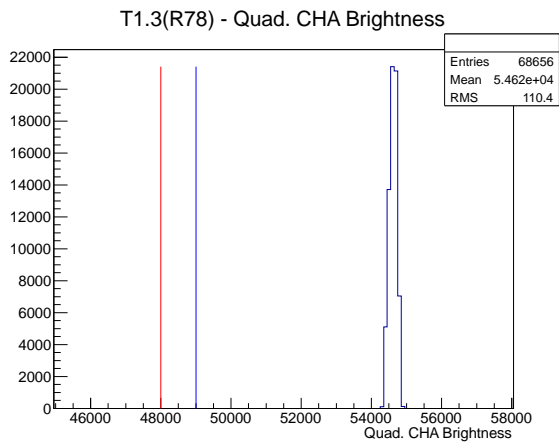

Target Performance Report - T1.3(R78)

Report Generated: May 31, 2012,

Last Actuation: 31/05/12 12:36:21

1 Operation Summary

	Last Shift	Total
Actuations:	68.7K	2377.3 K
Quadrature Count errors:	1783	48531
Fiber ADC errors:	0	0
BPS errors (during actuation):	0	3
(R78) Gaps > 3s & < 10s:	52	266
(R78) Gaps > 10s:	2	90
(R78) SP2 Corrections:	0	41
(R78) Capture Over/Under shoots:	1/0	556/556

2 Mechanical Performance

Starting position for the last 2000 actuations.

Starting position width over time.

Acceleration for the last 2000 actuations.

Acceleration over time. Normalised to a temperature 72C using the temperature data collected by the system.

3 Optical Performance

4 BPS Check