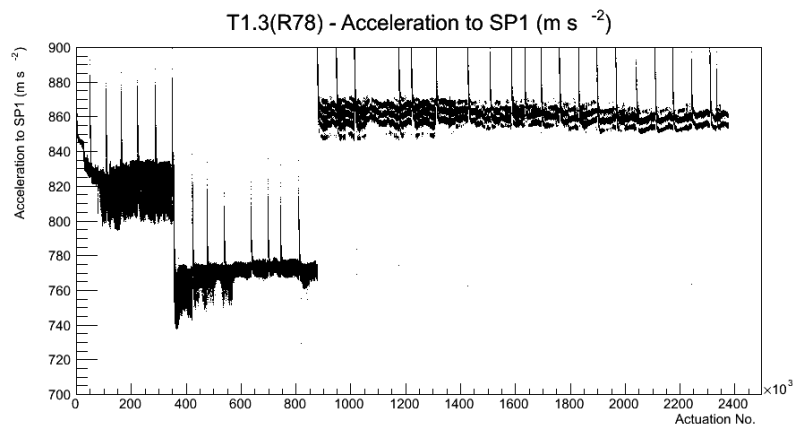

Target Performance Report - T1.3(R78)

Report Generated: May 31, 2012,

Last Actuation: 31/05/12 12:36:21

1 Operation Summary

	Last Shift	Total
Actuations:	68.7K	2377.3 K
Quadrature Count errors:	1783	48531
Fiber ADC errors:	0	0
BPS errors (during actuation):	0	3
(R78) Gaps > 3s & < 10s:	52	266
(R78) Gaps > 10s:	2	90
(R78) SP2 Corrections:	0	41
(R78) Capture Over/Under shoots:	1/0	556/556

2 Mechanical Performance

Starting position for the last 2000 actuations.

Starting position width over time.

Acceleration for the last 2000 actuations.

Acceleration over time. Normalised to a temperature 72C using the temperature data collected by the system.

3 Optical Performance

4 BPS Check