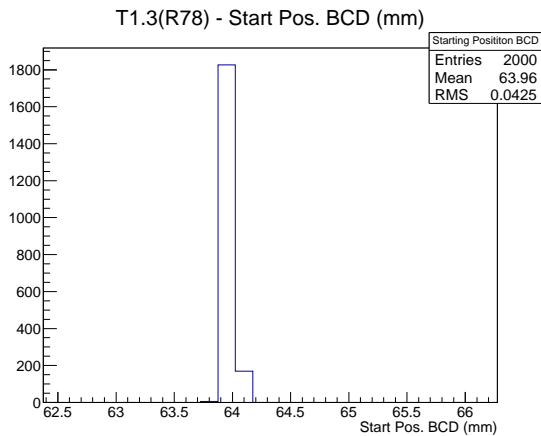

Target Performance Report - T1.3(R78)

Report Generated: May 31, 2012,

Last Actuation: 31/05/12 12:36:21

1 Operation Summary

	Last Shift	Total
Actuations:	68.7K	2377.3 K
Quadrature Count errors:	1783	48531
Fiber ADC errors:	0	0
BPS errors (during actuation):	0	3
(R78) Gaps > 3s & < 10s:	52	266
(R78) Gaps > 10s:	2	90
(R78) SP2 Corrections:	0	41
(R78) Capture Over/Under shoots:	1/0	556/556

2 Mechanical Performance

Starting position for the last 2000 actuations.

Starting position width over time.

Acceleration for the last 2000 actuations.

Acceleration over time. Normalised to a temperature 72C using the temperature data collected by the system.