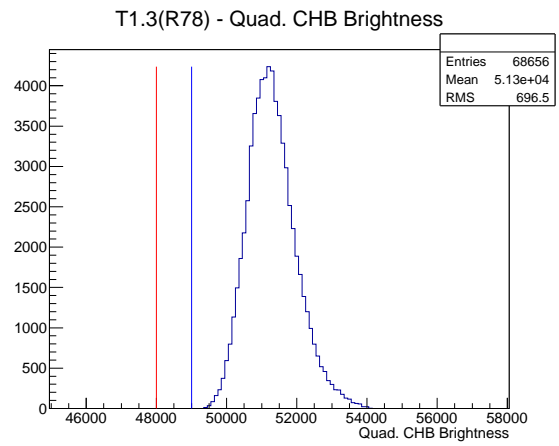

Target Performance Report - T1.3(R78)

Report Generated: May 31, 2012,

Last Actuation: 31/05/12 12:36:21

1 Operation Summary

	Last Shift	Total
Actuations:	68.7K	2377.3 K
Quadrature Count errors:	1783	48531
Fiber ADC errors:	0	0
BPS errors (during actuation):	0	3
(R78) Gaps > 3s & < 10s:	52	266
(R78) Gaps > 10s:	2	90
(R78) SP2 Corrections:	0	41
(R78) Capture Over/Under shoots:	1/0	556/556

2 Mechanical Performance

Starting position for the last 2000 actuations.

Starting position width over time.

Acceleration for the last 2000 actuations.

Acceleration over time. Normalised to a temperature 72C using the temperature data collected by the system.

3 Optical Performance

4 BPS Check