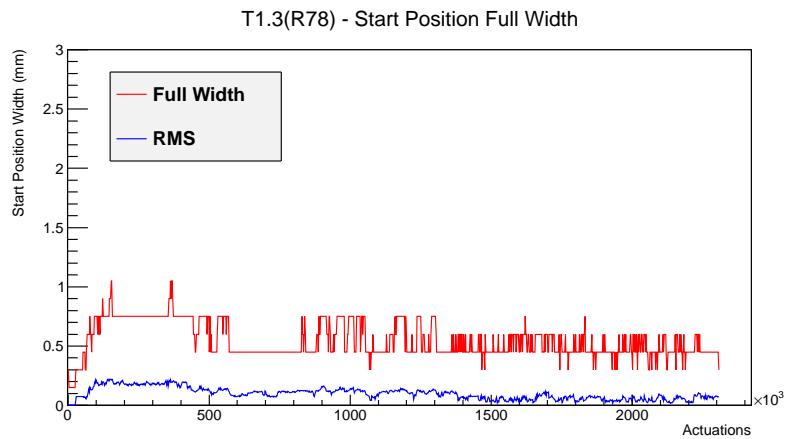

Target Performance Report - T1.3(R78)

Report Generated: May 30, 2012,

Last Actuation: 30/05/12 11:59:07

1 Operation Summary

	Last Shift	Total
Actuations:	67.5K	2308.6 K
Quadrature Count errors:	3612	46748
Fiber ADC errors:	0	0
BPS errors (during actuation):	0	3
(R78) Gaps > 3s & < 10s:	0	214
(R78) Gaps > 10s:	2	86
(R78) SP2 Corrections:	0	41
(R78) Capture Over/Under shoots:	0/0	555/555

2 Mechanical Performance

Starting position for the last 2000 actuations.

Starting position width over time.

Acceleration for the last 2000 actuations.

Acceleration over time. Normalised to a temperature 72C using the temperature data collected by the system.