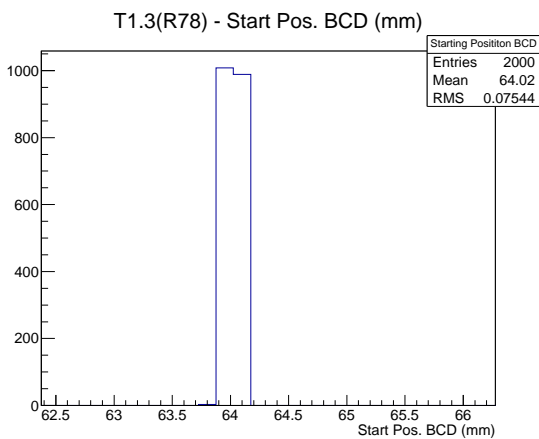

Target Performance Report - T1.3(R78)

Report Generated: May 30, 2012,

Last Actuation: 30/05/12 11:59:07

1 Operation Summary

	Last Shift	Total
Actuations:	67.5K	2308.6 K
Quadrature Count errors:	3612	46748
Fiber ADC errors:	0	0
BPS errors (during actuation):	0	3
(R78) Gaps > 3s & < 10s:	0	214
(R78) Gaps > 10s:	2	86
(R78) SP2 Corrections:	0	41
(R78) Capture Over/Under shoots:	0/0	555/555

2 Mechanical Performance

Starting position for the last 2000 actuations.

Starting position width over time.

Acceleration for the last 2000 actuations.

Acceleration over time. Normalised to a temperature 72C using the temperature data collected by the system.