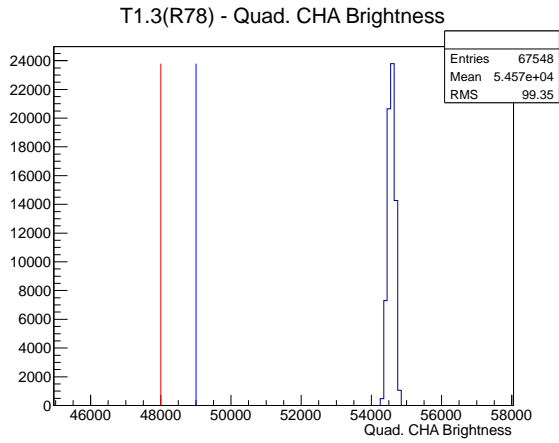

Target Performance Report - T1.3(R78)

Report Generated: May 30, 2012,

Last Actuation: 30/05/12 11:59:07

1 Operation Summary

	Last Shift	Total
Actuations:	67.5K	2308.6 K
Quadrature Count errors:	3612	46748
Fiber ADC errors:	0	0
BPS errors (during actuation):	0	3
(R78) Gaps > 3s & < 10s:	0	214
(R78) Gaps > 10s:	2	86
(R78) SP2 Corrections:	0	41
(R78) Capture Over/Under shoots:	0/0	555/555

2 Mechanical Performance

Starting position for the last 2000 actuations.

Starting position width over time.

Acceleration for the last 2000 actuations.

Acceleration over time. Normalised to a temperature 72C using the temperature data collected by the system.

3 Optical Performance

4 BPS Check