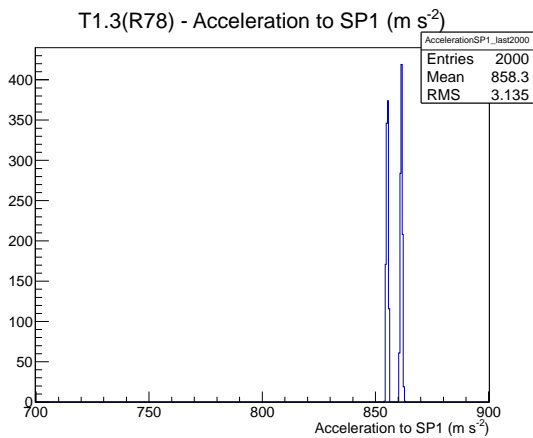

Target Performance Report - T1.3(R78)

Report Generated: May 30, 2012,

Last Actuation: 30/05/12 11:59:07

1 Operation Summary

	Last Shift	Total
Actuations:	67.5K	2308.6 K
Quadrature Count errors:	3612	46748
Fiber ADC errors:	0	0
BPS errors (during actuation):	0	3
(R78) Gaps > 3s & < 10s:	0	214
(R78) Gaps > 10s:	2	86
(R78) SP2 Corrections:	0	41
(R78) Capture Over/Under shoots:	0/0	555/555

2 Mechanical Performance

Starting position for the last 2000 actuations.

Starting position width over time.

Acceleration for the last 2000 actuations.

Acceleration over time. Normalised to a temperature 72C using the temperature data collected by the system.