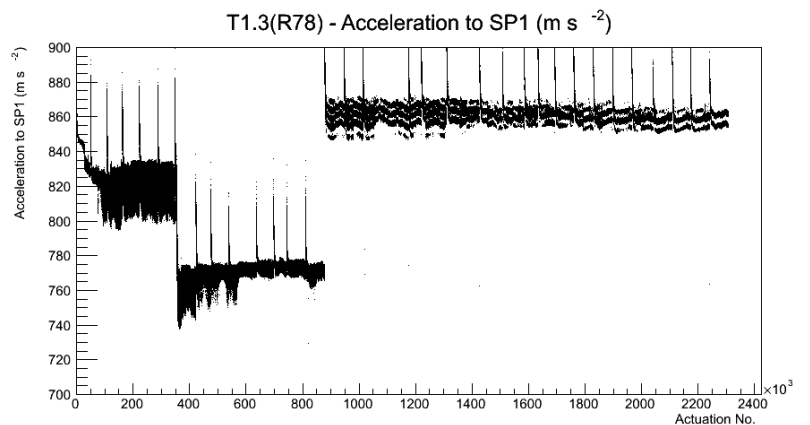

Target Performance Report - T1.3(R78)

Report Generated: May 30, 2012,

Last Actuation: 30/05/12 11:59:07

1 Operation Summary

	Last Shift	Total
Actuations:	67.5K	2308.6 K
Quadrature Count errors:	3612	46748
Fiber ADC errors:	0	0
BPS errors (during actuation):	0	3
(R78) Gaps > 3s & < 10s:	0	214
(R78) Gaps > 10s:	2	86
(R78) SP2 Corrections:	0	41
(R78) Capture Over/Under shoots:	0/0	555/555

2 Mechanical Performance

Starting position for the last 2000 actuations.

Starting position width over time.

Acceleration for the last 2000 actuations.

Acceleration over time. Normalised to a temperature 72C using the temperature data collected by the system.

3 Optical Performance

4 BPS Check