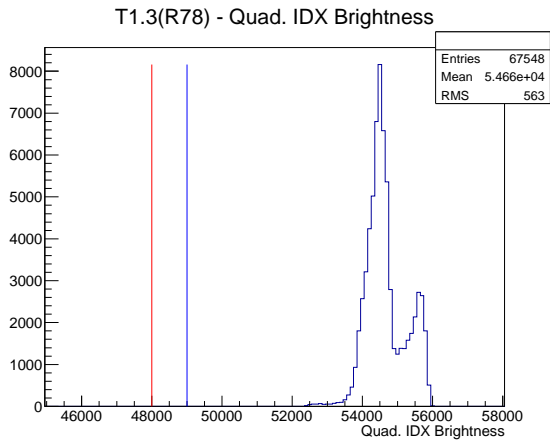

Target Performance Report - T1.3(R78)

Report Generated: May 30, 2012,

Last Actuation: 30/05/12 11:59:07

1 Operation Summary

	Last Shift	Total
Actuations:	67.5K	2308.6 K
Quadrature Count errors:	3612	46748
Fiber ADC errors:	0	0
BPS errors (during actuation):	0	3
(R78) Gaps > 3s & < 10s:	0	214
(R78) Gaps > 10s:	2	86
(R78) SP2 Corrections:	0	41
(R78) Capture Over/Under shoots:	0/0	555/555

2 Mechanical Performance

Starting position for the last 2000 actuations.

Starting position width over time.

Acceleration for the last 2000 actuations.

Acceleration over time. Normalised to a temperature 72C using the temperature data collected by the system.

3 Optical Performance

4 BPS Check