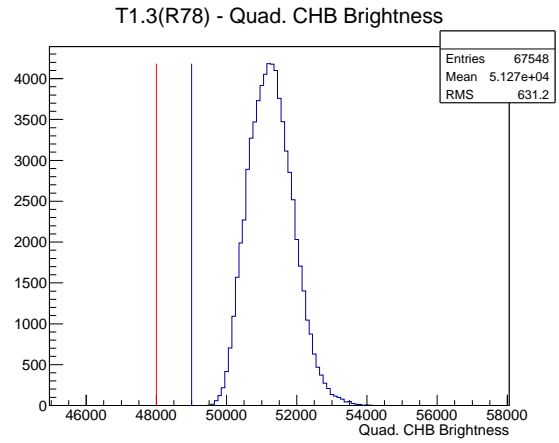

Target Performance Report - T1.3(R78)

Report Generated: May 30, 2012,

Last Actuation: 30/05/12 11:59:07

1 Operation Summary

	Last Shift	Total
Actuations:	67.5K	2308.6 K
Quadrature Count errors:	3612	46748
Fiber ADC errors:	0	0
BPS errors (during actuation):	0	3
(R78) Gaps > 3s & < 10s:	0	214
(R78) Gaps > 10s:	2	86
(R78) SP2 Corrections:	0	41
(R78) Capture Over/Under shoots:	0/0	555/555

2 Mechanical Performance

Starting position for the last 2000 actuations.

Starting position width over time.

Acceleration for the last 2000 actuations.

Acceleration over time. Normalised to a temperature 72C using the temperature data collected by the system.

3 Optical Performance

4 BPS Check