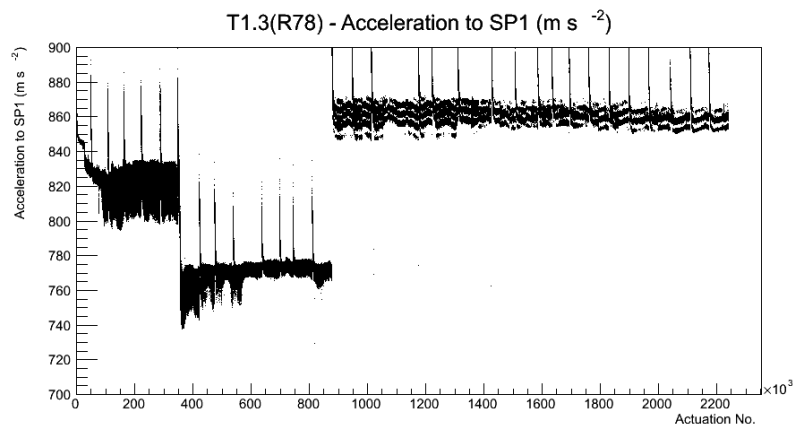

Target Performance Report - T1.3(R78)

Report Generated: May 29, 2012,

Last Actuation: 29/05/12 12:10:21

1 Operation Summary

	Last Shift	Total
Actuations:	68.2K	2241.1 K
Quadrature Count errors:	9233	43136
Fiber ADC errors:	0	0
BPS errors (during actuation):	0	3
(R78) Gaps > 3s & < 10s:	44	214
(R78) Gaps > 10s:	0	84
(R78) SP2 Corrections:	0	41
(R78) Capture Over/Under shoots:	0/0	555/555

2 Mechanical Performance

Starting position for the last 2000 actuations.

Starting position width over time.

Acceleration for the last 2000 actuations.

Acceleration over time. Normalised to a temperature 72C using the temperature data collected by the system.

3 Optical Performance

4 BPS Check