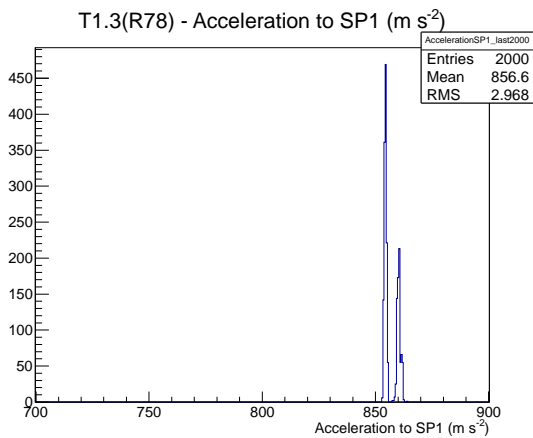

Target Performance Report - T1.3(R78)

Report Generated: May 29, 2012,

Last Actuation: 29/05/12 12:10:21

1 Operation Summary

	Last Shift	Total
Actuations:	68.2K	2241.1 K
Quadrature Count errors:	9233	43136
Fiber ADC errors:	0	0
BPS errors (during actuation):	0	3
(R78) Gaps > 3s & < 10s:	44	214
(R78) Gaps > 10s:	0	84
(R78) SP2 Corrections:	0	41
(R78) Capture Over/Under shoots:	0/0	555/555

2 Mechanical Performance

Starting position for the last 2000 actuations.

Starting position width over time.

Acceleration for the last 2000 actuations.

Acceleration over time. Normalised to a temperature 72C using the temperature data collected by the system.