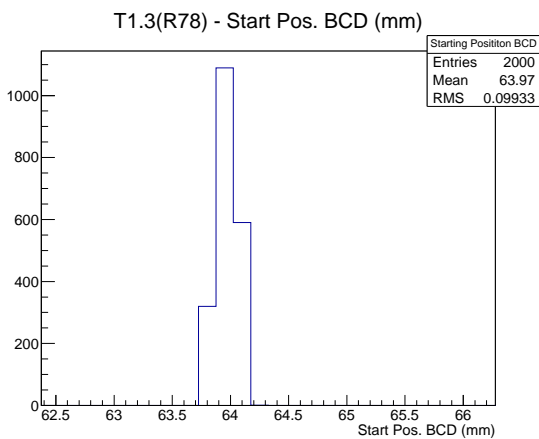

Target Performance Report - T1.3(R78)

Report Generated: May 29, 2012,

Last Actuation: 29/05/12 12:10:21

1 Operation Summary

	Last Shift	Total
Actuations:	68.2K	2241.1 K
Quadrature Count errors:	9233	43136
Fiber ADC errors:	0	0
BPS errors (during actuation):	0	3
(R78) Gaps > 3s & < 10s:	44	214
(R78) Gaps > 10s:	0	84
(R78) SP2 Corrections:	0	41
(R78) Capture Over/Under shoots:	0/0	555/555

2 Mechanical Performance

Starting position for the last 2000 actuations.

Starting position width over time.

Acceleration for the last 2000 actuations.

Acceleration over time. Normalised to a temperature 72C using the temperature data collected by the system.

3 Optical Performance

4 BPS Check