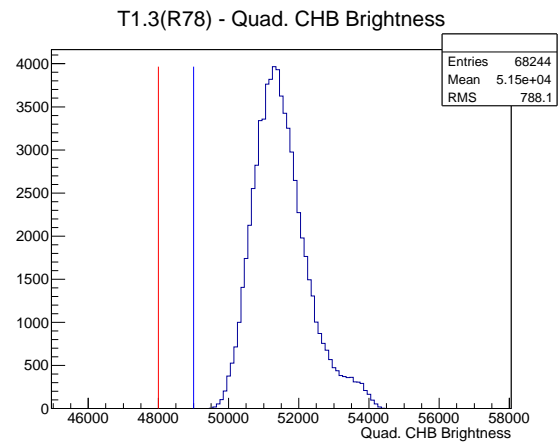

Target Performance Report - T1.3(R78)

Report Generated: May 29, 2012,

Last Actuation: 29/05/12 12:10:21

1 Operation Summary

	Last Shift	Total
Actuations:	68.2K	2241.1 K
Quadrature Count errors:	9233	43136
Fiber ADC errors:	0	0
BPS errors (during actuation):	0	3
(R78) Gaps > 3s & < 10s:	44	214
(R78) Gaps > 10s:	0	84
(R78) SP2 Corrections:	0	41
(R78) Capture Over/Under shoots:	0/0	555/555

2 Mechanical Performance

Starting position for the last 2000 actuations.

Starting position width over time.

Acceleration for the last 2000 actuations.

Acceleration over time. Normalised to a temperature 72C using the temperature data collected by the system.

3 Optical Performance

4 BPS Check