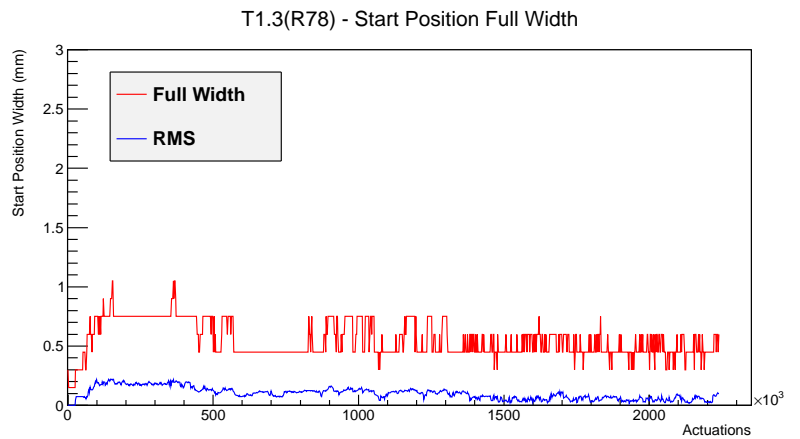

Target Performance Report - T1.3(R78)

Report Generated: May 29, 2012,

Last Actuation: 29/05/12 12:10:21

1 Operation Summary

	Last Shift	Total
Actuations:	68.2K	2241.1 K
Quadrature Count errors:	9233	43136
Fiber ADC errors:	0	0
BPS errors (during actuation):	0	3
(R78) Gaps > 3s & < 10s:	44	214
(R78) Gaps > 10s:	0	84
(R78) SP2 Corrections:	0	41
(R78) Capture Over/Under shoots:	0/0	555/555

2 Mechanical Performance

Starting position for the last 2000 actuations.

Starting position width over time.

Acceleration for the last 2000 actuations.

Acceleration over time. Normalised to a temperature 72C using the temperature data collected by the system.