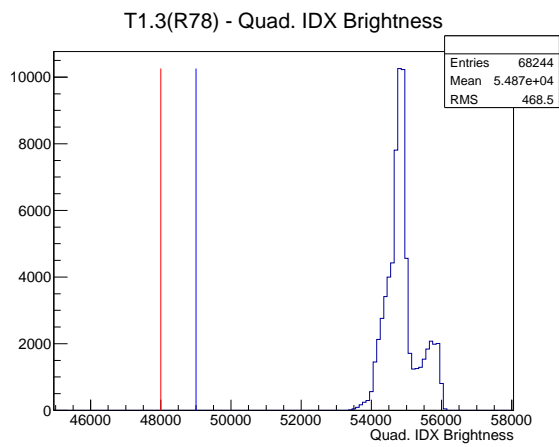

Target Performance Report - T1.3(R78)

Report Generated: May 29, 2012,

Last Actuation: 29/05/12 12:10:21

1 Operation Summary

	Last Shift	Total
Actuations:	68.2K	2241.1 K
Quadrature Count errors:	9233	43136
Fiber ADC errors:	0	0
BPS errors (during actuation):	0	3
(R78) Gaps > 3s & < 10s:	44	214
(R78) Gaps > 10s:	0	84
(R78) SP2 Corrections:	0	41
(R78) Capture Over/Under shoots:	0/0	555/555

2 Mechanical Performance

Starting position for the last 2000 actuations.

Starting position width over time.

Acceleration for the last 2000 actuations.

Acceleration over time. Normalised to a temperature 72C using the temperature data collected by the system.

3 Optical Performance

4 BPS Check