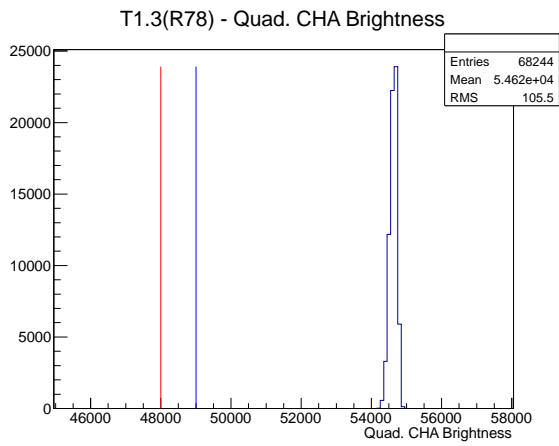

Target Performance Report - T1.3(R78)

Report Generated: May 29, 2012,

Last Actuation: 29/05/12 12:10:21

1 Operation Summary

	Last Shift	Total
Actuations:	68.2K	2241.1 K
Quadrature Count errors:	9233	43136
Fiber ADC errors:	0	0
BPS errors (during actuation):	0	3
(R78) Gaps > 3s & < 10s:	44	214
(R78) Gaps > 10s:	0	84
(R78) SP2 Corrections:	0	41
(R78) Capture Over/Under shoots:	0/0	555/555

2 Mechanical Performance

Starting position for the last 2000 actuations.

Starting position width over time.

Acceleration for the last 2000 actuations.

Acceleration over time. Normalised to a temperature 72C using the temperature data collected by the system.

3 Optical Performance

4 BPS Check