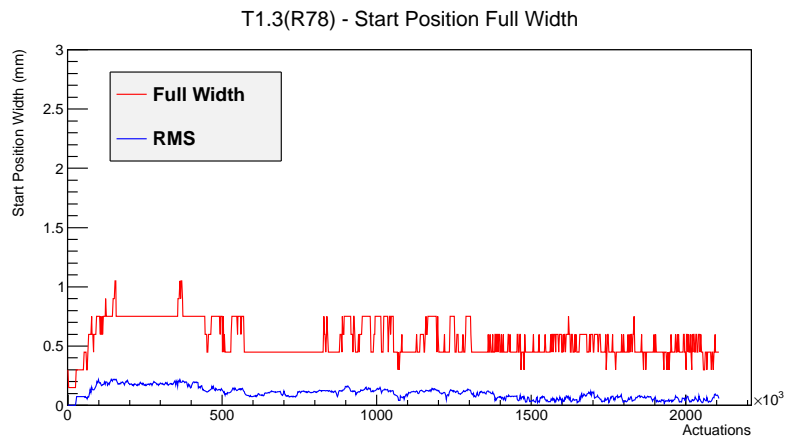

Target Performance Report - T1.3(R78)

Report Generated: May 27, 2012,

Last Actuation: 27/05/12 13:19:56

1 Operation Summary

	Last Shift	Total
Actuations:	67.8K	2108.5 K
Quadrature Count errors:	4286	32940
Fiber ADC errors:	0	0
BPS errors (during actuation):	0	3
(R78) Gaps > 3s & < 10s:	0	170
(R78) Gaps > 10s:	0	80
(R78) SP2 Corrections:	0	41
(R78) Capture Over/Under shoots:	0/0	555/555

2 Mechanical Performance

Starting position for the last 2000 actuations.

Starting position width over time.

Acceleration for the last 2000 actuations.

Acceleration over time. Normalised to a temperature 72C using the temperature data collected by the system.