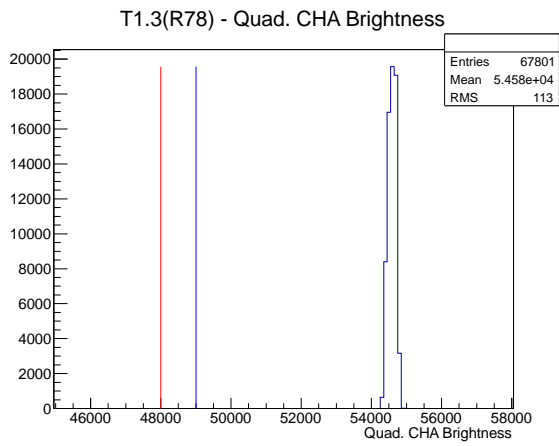

Target Performance Report - T1.3(R78)

Report Generated: May 27, 2012,

Last Actuation: 27/05/12 13:19:56

1 Operation Summary

	Last Shift	Total
Actuations:	67.8K	2108.5 K
Quadrature Count errors:	4286	32940
Fiber ADC errors:	0	0
BPS errors (during actuation):	0	3
(R78) Gaps > 3s & < 10s:	0	170
(R78) Gaps > 10s:	0	80
(R78) SP2 Corrections:	0	41
(R78) Capture Over/Under shoots:	0/0	555/555

2 Mechanical Performance

Starting position for the last 2000 actuations.

Starting position width over time.

Acceleration for the last 2000 actuations.

Acceleration over time. Normalised to a temperature 72C using the temperature data collected by the system.

3 Optical Performance

4 BPS Check