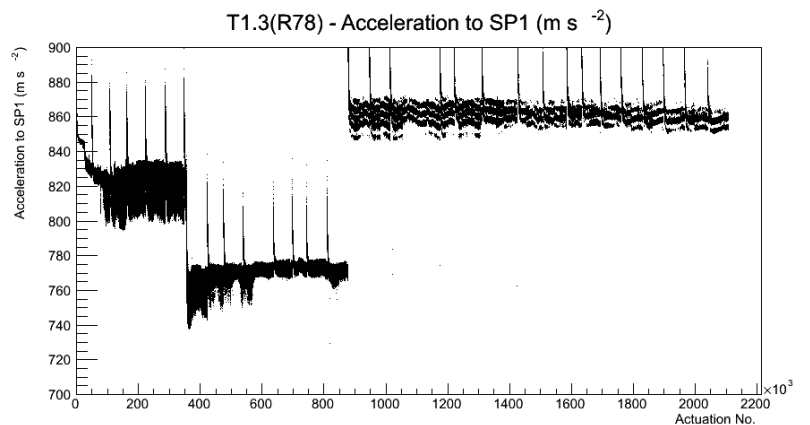

Target Performance Report - T1.3(R78)

Report Generated: May 27, 2012,

Last Actuation: 27/05/12 13:19:56

1 Operation Summary

	Last Shift	Total
Actuations:	67.8K	2108.5 K
Quadrature Count errors:	4286	32940
Fiber ADC errors:	0	0
BPS errors (during actuation):	0	3
(R78) Gaps > 3s & < 10s:	0	170
(R78) Gaps > 10s:	0	80
(R78) SP2 Corrections:	0	41
(R78) Capture Over/Under shoots:	0/0	555/555

2 Mechanical Performance

Starting position for the last 2000 actuations.

Starting position width over time.

Acceleration for the last 2000 actuations.

Acceleration over time. Normalised to a temperature 72C using the temperature data collected by the system.

3 Optical Performance

4 BPS Check