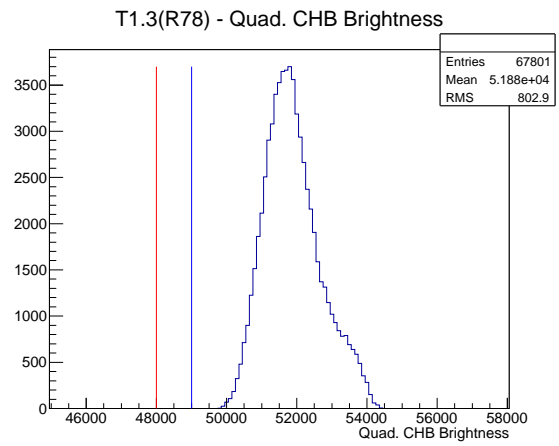

Target Performance Report - T1.3(R78)

Report Generated: May 27, 2012,

Last Actuation: 27/05/12 13:19:56

1 Operation Summary

	Last Shift	Total
Actuations:	67.8K	2108.5 K
Quadrature Count errors:	4286	32940
Fiber ADC errors:	0	0
BPS errors (during actuation):	0	3
(R78) Gaps > 3s & < 10s:	0	170
(R78) Gaps > 10s:	0	80
(R78) SP2 Corrections:	0	41
(R78) Capture Over/Under shoots:	0/0	555/555

2 Mechanical Performance

Starting position for the last 2000 actuations.

Starting position width over time.

Acceleration for the last 2000 actuations.

Acceleration over time. Normalised to a temperature 72C using the temperature data collected by the system.

3 Optical Performance

4 BPS Check