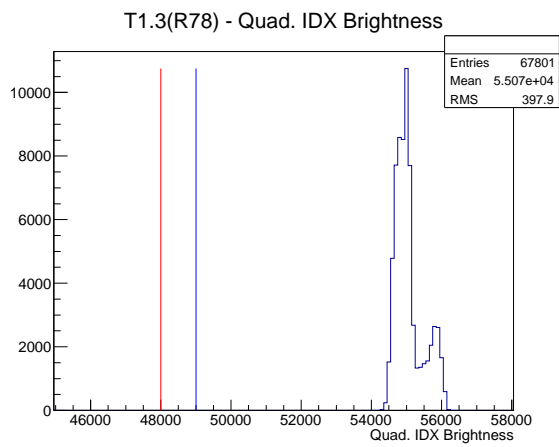

Target Performance Report - T1.3(R78)

Report Generated: May 27, 2012,

Last Actuation: 27/05/12 13:19:56

1 Operation Summary

	Last Shift	Total
Actuations:	67.8K	2108.5 K
Quadrature Count errors:	4286	32940
Fiber ADC errors:	0	0
BPS errors (during actuation):	0	3
(R78) Gaps > 3s & < 10s:	0	170
(R78) Gaps > 10s:	0	80
(R78) SP2 Corrections:	0	41
(R78) Capture Over/Under shoots:	0/0	555/555

2 Mechanical Performance

Starting position for the last 2000 actuations.

Starting position width over time.

Acceleration for the last 2000 actuations.

Acceleration over time. Normalised to a temperature 72C using the temperature data collected by the system.

3 Optical Performance

4 BPS Check