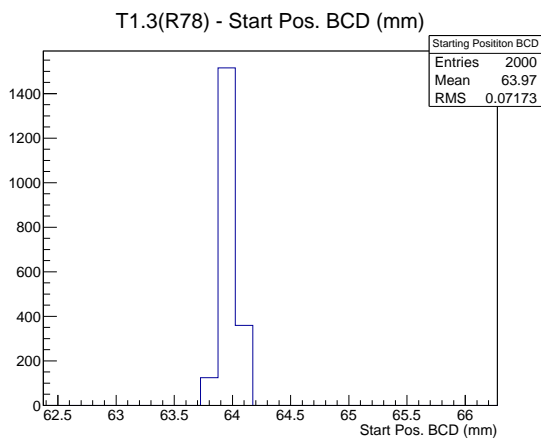

Target Performance Report - T1.3(R78)

Report Generated: May 27, 2012,

Last Actuation: 27/05/12 13:19:56

1 Operation Summary

	Last Shift	Total
Actuations:	67.8K	2108.5 K
Quadrature Count errors:	4286	32940
Fiber ADC errors:	0	0
BPS errors (during actuation):	0	3
(R78) Gaps > 3s & < 10s:	0	170
(R78) Gaps > 10s:	0	80
(R78) SP2 Corrections:	0	41
(R78) Capture Over/Under shoots:	0/0	555/555

2 Mechanical Performance

Starting position for the last 2000 actuations.

Starting position width over time.

Acceleration for the last 2000 actuations.

Acceleration over time. Normalised to a temperature 72C using the temperature data collected by the system.