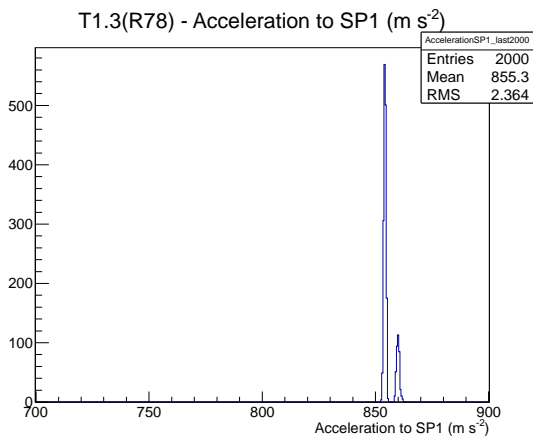

Target Performance Report - T1.3(R78)

Report Generated: May 27, 2012,

Last Actuation: 27/05/12 13:19:56

1 Operation Summary

	Last Shift	Total
Actuations:	67.8K	2108.5 K
Quadrature Count errors:	4286	32940
Fiber ADC errors:	0	0
BPS errors (during actuation):	0	3
(R78) Gaps > 3s & < 10s:	0	170
(R78) Gaps > 10s:	0	80
(R78) SP2 Corrections:	0	41
(R78) Capture Over/Under shoots:	0/0	555/555

2 Mechanical Performance

Starting position for the last 2000 actuations.

Starting position width over time.

Acceleration for the last 2000 actuations.

Acceleration over time. Normalised to a temperature 72C using the temperature data collected by the system.