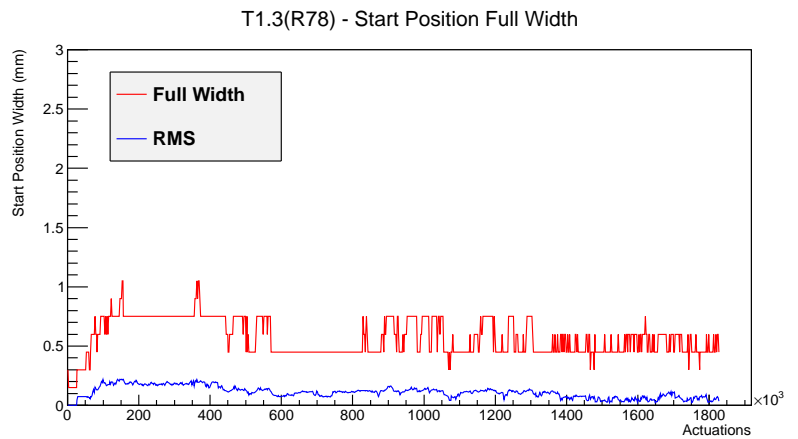

## 1 Operation Summary

	Last Shift	Total
Actuations:	69.4K	1829.1 K
Quadrature Count errors:	1149	24027
Fiber ADC errors:	0	0
BPS errors (during actuation):	0	3
(R78) Gaps > 3s & < 10s:	0	170
(R78) Gaps > 10s:	0	72
(R78) SP2 Corrections:	0	41
(R78) Capture Over/Under shoots:	0/0	540/540

## 2 Mechanical Performance

Starting position for the last 2000 actuations.

Starting position width over time.

Acceleration for the last 2000 actuations.

Acceleration over time. Normalised to a temperature 72C using the temperature data collected by the system.