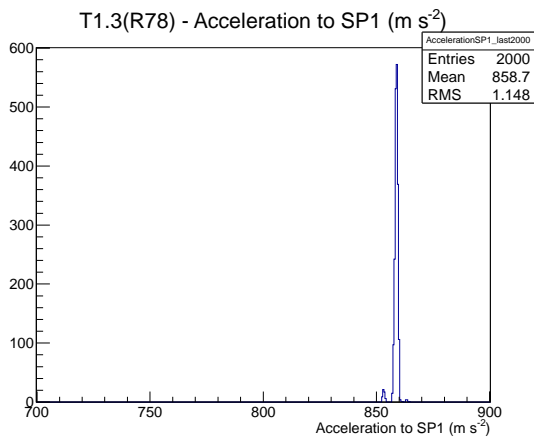

## 1 Operation Summary

	Last Shift	Total
Actuations:	69.4K	1829.1 K
Quadrature Count errors:	1149	24027
Fiber ADC errors:	0	0
BPS errors (during actuation):	0	3
(R78) Gaps > 3s & < 10s:	0	170
(R78) Gaps > 10s:	0	72
(R78) SP2 Corrections:	0	41
(R78) Capture Over/Under shoots:	0/0	540/540

## 2 Mechanical Performance

Starting position for the last 2000 actuations.

Starting position width over time.

Acceleration for the last 2000 actuations.

Acceleration over time. Normalised to a temperature 72C using the temperature data collected by the system.