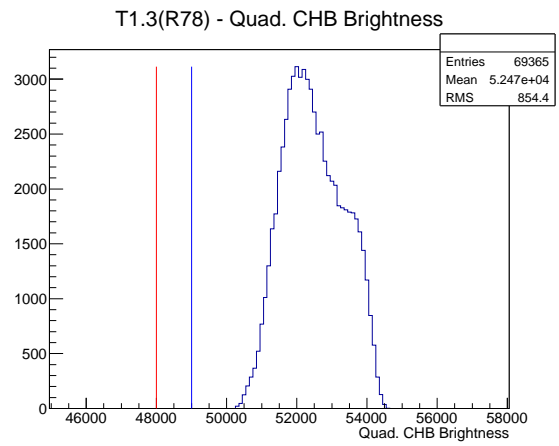

## 2 Mechanical Performance

Starting position for the last 2000 actuations.

Starting position width over time.

Acceleration for the last 2000 actuations.

Acceleration over time. Normalised to a temperature 72C using the temperature data collected by the system.

### 3 Optical Performance