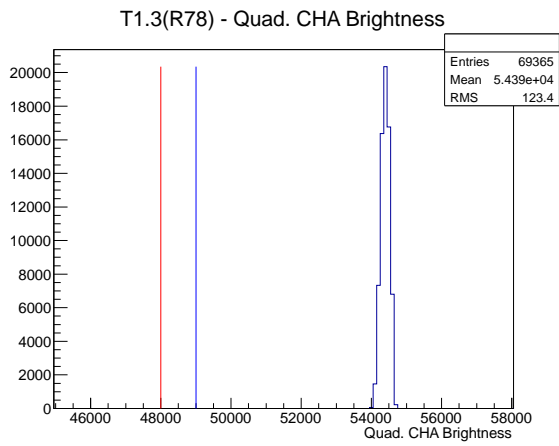

## 1 Operation Summary

	Last Shift	Total
Actuations:	69.4K	1829.1 K
Quadrature Count errors:	1149	24027
Fiber ADC errors:	0	0
BPS errors (during actuation):	0	3
(R78) Gaps > 3s & < 10s:	0	170
(R78) Gaps > 10s:	0	72
(R78) SP2 Corrections:	0	41
(R78) Capture Over/Under shoots:	0/0	540/540

## 2 Mechanical Performance

Starting position for the last 2000 actuations.

Starting position width over time.

Acceleration for the last 2000 actuations.

Acceleration over time. Normalised to a temperature 72C using the temperature data collected by the system.

### 3 Optical Performance