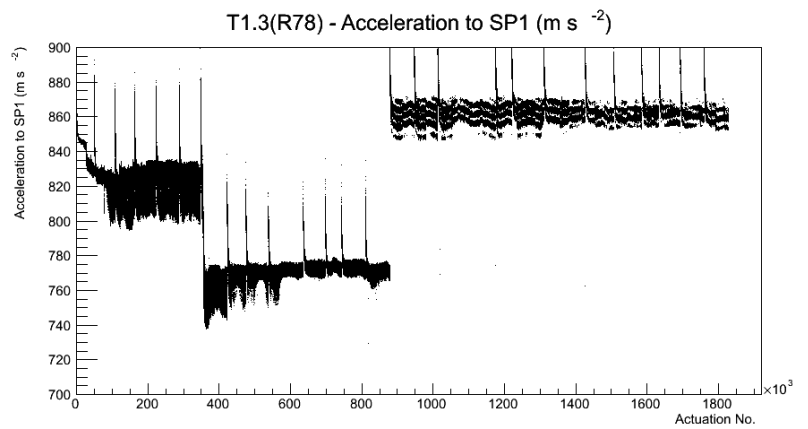

## 2 Mechanical Performance

Starting position for the last 2000 actuations.

Starting position width over time.

Acceleration for the last 2000 actuations.

Acceleration over time. Normalised to a temperature 72C using the temperature data collected by the system.

### 3 Optical Performance