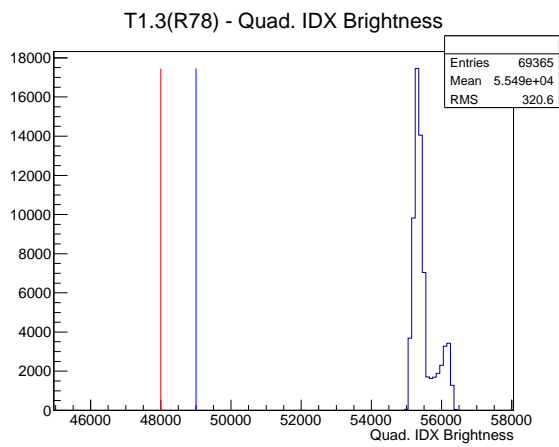

## 1 Operation Summary

	Last Shift	Total
Actuations:	69.4K	1829.1 K
Quadrature Count errors:	1149	24027
Fiber ADC errors:	0	0
BPS errors (during actuation):	0	3
(R78) Gaps > 3s & < 10s:	0	170
(R78) Gaps > 10s:	0	72
(R78) SP2 Corrections:	0	41
(R78) Capture Over/Under shoots:	0/0	540/540

## 2 Mechanical Performance

Starting position for the last 2000 actuations.

Starting position width over time.

Acceleration for the last 2000 actuations.

Acceleration over time. Normalised to a temperature 72C using the temperature data collected by the system.

### 3 Optical Performance