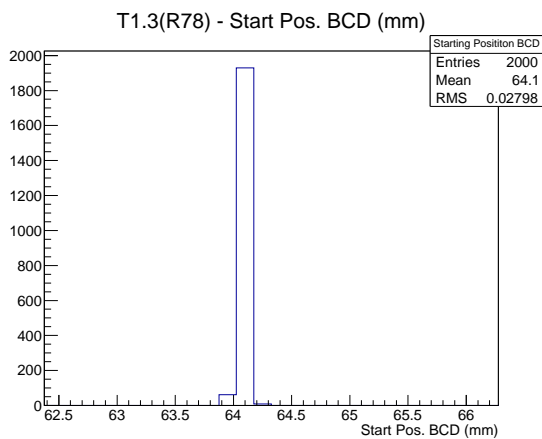

## 1 Operation Summary

	Last Shift	Total
Actuations:	69.4K	1829.1 K
Quadrature Count errors:	1149	24027
Fiber ADC errors:	0	0
BPS errors (during actuation):	0	3
(R78) Gaps > 3s & < 10s:	0	170
(R78) Gaps > 10s:	0	72
(R78) SP2 Corrections:	0	41
(R78) Capture Over/Under shoots:	0/0	540/540

## 2 Mechanical Performance

Starting position for the last 2000 actuations.

Starting position width over time.

Acceleration for the last 2000 actuations.

Acceleration over time. Normalised to a temperature 72C using the temperature data collected by the system.