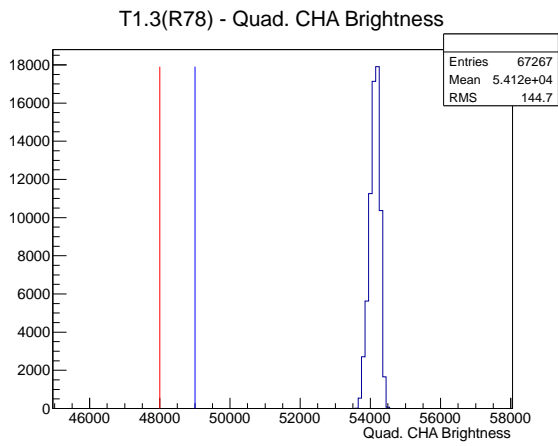

### 1 Operation Summary

	Last Shift	Total
Actuations:	67.3K	1759.7 K
Quadrature Count errors:	8071	22876
Fiber ADC errors:	0	0
BPS errors (during actuation):	0	3
(R78) Gaps > 3s & < 10s:	0	170
(R78) Gaps > 10s:	0	70
(R78) SP2 Corrections:	0	41
(R78) Capture Over/Under shoots:	0/0	539/539

### 2 Mechanical Performance

Starting position for the last 2000 actuations.

Starting position width over time.

Acceleration for the last 2000 actuations.

Acceleration over time. Normalised to a temperature 72C using the temperature data collected by the system.

### 3 Optical Performance