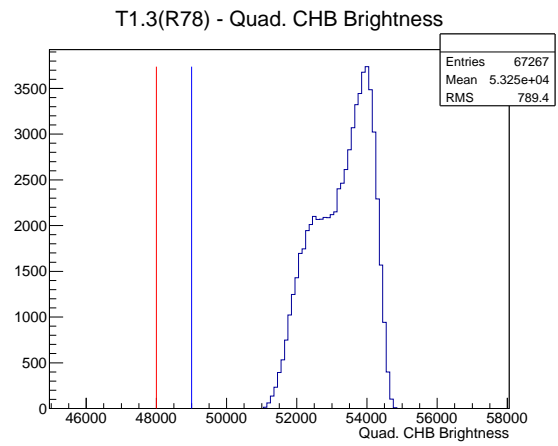

### 1 Operation Summary

	Last Shift	Total
Actuations:	67.3K	1759.7 K
Quadrature Count errors:	8071	22876
Fiber ADC errors:	0	0
BPS errors (during actuation):	0	3
(R78) Gaps > 3s & < 10s:	0	170
(R78) Gaps > 10s:	0	70
(R78) SP2 Corrections:	0	41
(R78) Capture Over/Under shoots:	0/0	539/539

### 2 Mechanical Performance

Starting position for the last 2000 actuations.

Starting position width over time.

Acceleration for the last 2000 actuations.

Acceleration over time. Normalised to a temperature 72C using the temperature data collected by the system.

### 3 Optical Performance