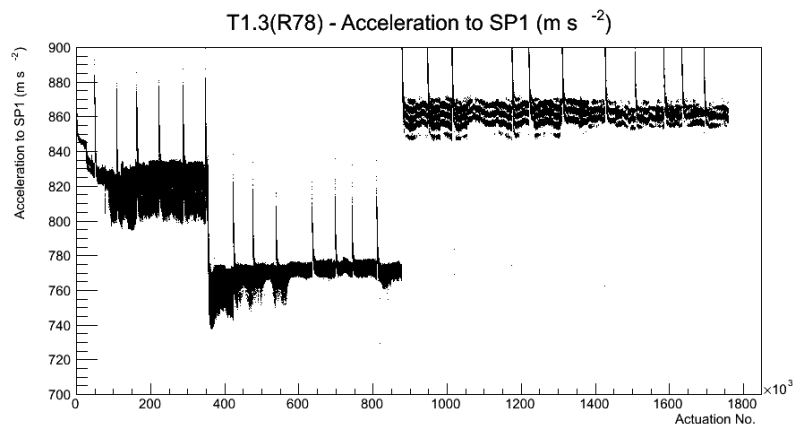

### 2 Mechanical Performance

Starting position for the last 2000 actuations.

Starting position width over time.

Acceleration for the last 2000 actuations.

Acceleration over time. Normalised to a temperature 72C using the temperature data collected by the system.

### 3 Optical Performance