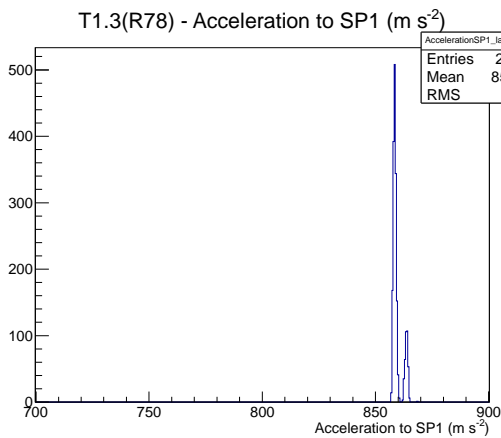

### 1 Operation Summary

	Last Shift	Total
Actuations:	67.3K	1759.7 K
Quadrature Count errors:	8071	22876
Fiber ADC errors:	0	0
BPS errors (during actuation):	0	3
(R78) Gaps > 3s & < 10s:	0	170
(R78) Gaps > 10s:	0	70
(R78) SP2 Corrections:	0	41
(R78) Capture Over/Under shoots:	0/0	539/539

### 2 Mechanical Performance

Starting position for the last 2000 actuations.

Starting position width over time.

Acceleration for the last 2000 actuations.

Acceleration over time. Normalised to a temperature 72C using the temperature data collected by the system.