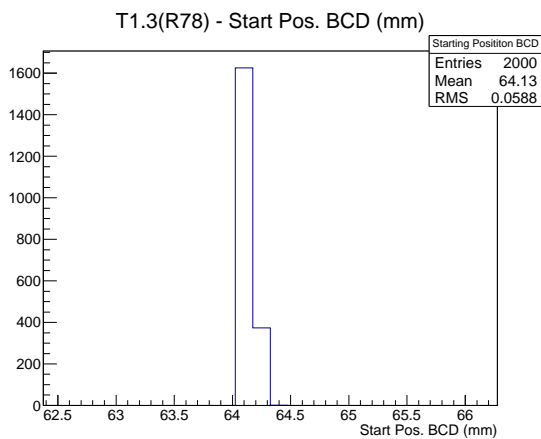

### 1 Operation Summary

	Last Shift	Total
Actuations:	67.3K	1759.7 K
Quadrature Count errors:	8071	22876
Fiber ADC errors:	0	0
BPS errors (during actuation):	0	3
(R78) Gaps > 3s & < 10s:	0	170
(R78) Gaps > 10s:	0	70
(R78) SP2 Corrections:	0	41
(R78) Capture Over/Under shoots:	0/0	539/539

### 2 Mechanical Performance

Starting position for the last 2000 actuations.

Starting position width over time.

Acceleration for the last 2000 actuations.

Acceleration over time. Normalised to a temperature 72C using the temperature data collected by the system.