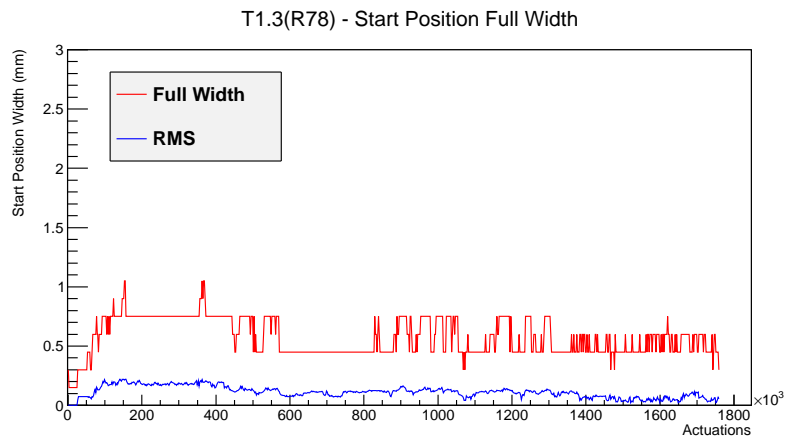

### 1 Operation Summary

	Last Shift	Total
Actuations:	67.3K	1759.7 K
Quadrature Count errors:	8071	22876
Fiber ADC errors:	0	0
BPS errors (during actuation):	0	3
(R78) Gaps > 3s & < 10s:	0	170
(R78) Gaps > 10s:	0	70
(R78) SP2 Corrections:	0	41
(R78) Capture Over/Under shoots:	0/0	539/539

### 2 Mechanical Performance

Starting position for the last 2000 actuations.

Starting position width over time.

Acceleration for the last 2000 actuations.

Acceleration over time. Normalised to a temperature 72C using the temperature data collected by the system.