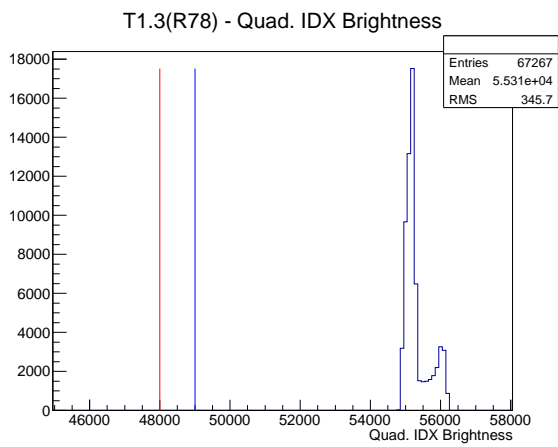

### 1 Operation Summary

	Last Shift	Total
Actuations:	67.3K	1759.7 K
Quadrature Count errors:	8071	22876
Fiber ADC errors:	0	0
BPS errors (during actuation):	0	3
(R78) Gaps > 3s & < 10s:	0	170
(R78) Gaps > 10s:	0	70
(R78) SP2 Corrections:	0	41
(R78) Capture Over/Under shoots:	0/0	539/539

### 2 Mechanical Performance

Starting position for the last 2000 actuations.

Starting position width over time.

Acceleration for the last 2000 actuations.

Acceleration over time. Normalised to a temperature 72C using the temperature data collected by the system.

### 3 Optical Performance