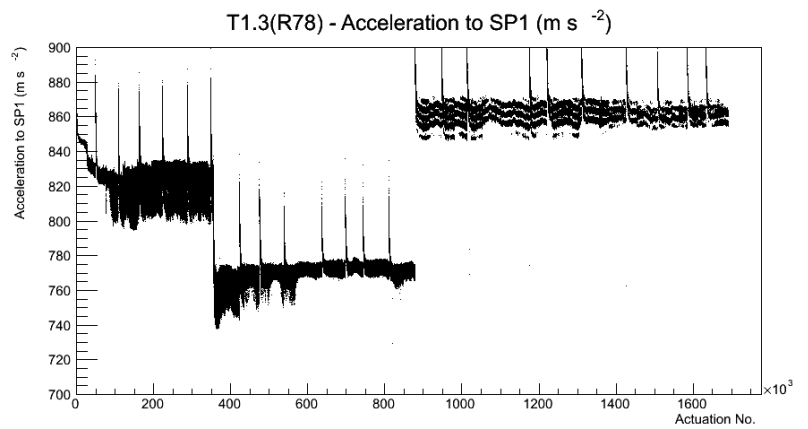

Target Performance Report - T1.3(R78)

Report Generated: May 21, 2012,

Last Actuation: 21/05/12 11:42:59

1 Operation Summary

	Last Shift	Total
Actuations:	59.2K	1692.5 K
Quadrature Count errors:	8023	14803
Fiber ADC errors:	0	0
BPS errors (during actuation):	0	3
(R78) Gaps > 3s & < 10s:	166	170
(R78) Gaps > 10s:	2	68
(R78) SP2 Corrections:	0	41
(R78) Capture Over/Under shoots:	0/0	538/538

2 Mechanical Performance

Starting position for the last 2000 actuations.

Starting position width over time.

Acceleration for the last 2000 actuations.

Acceleration over time. Normalised to a temperature 72C using the temperature data collected by the system.

3 Optical Performance

4 BPS Check