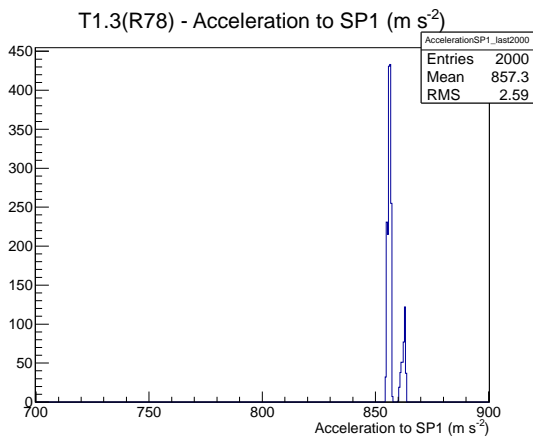

Target Performance Report - T1.3(R78)

Report Generated: May 21, 2012,

Last Actuation: 21/05/12 11:42:59

1 Operation Summary

	Last Shift	Total
Actuations:	59.2K	1692.5 K
Quadrature Count errors:	8023	14803
Fiber ADC errors:	0	0
BPS errors (during actuation):	0	3
(R78) Gaps > 3s & < 10s:	166	170
(R78) Gaps > 10s:	2	68
(R78) SP2 Corrections:	0	41
(R78) Capture Over/Under shoots:	0/0	538/538

2 Mechanical Performance

Starting position for the last 2000 actuations.

Starting position width over time.

Acceleration for the last 2000 actuations.

Acceleration over time. Normalised to a temperature 72C using the temperature data collected by the system.