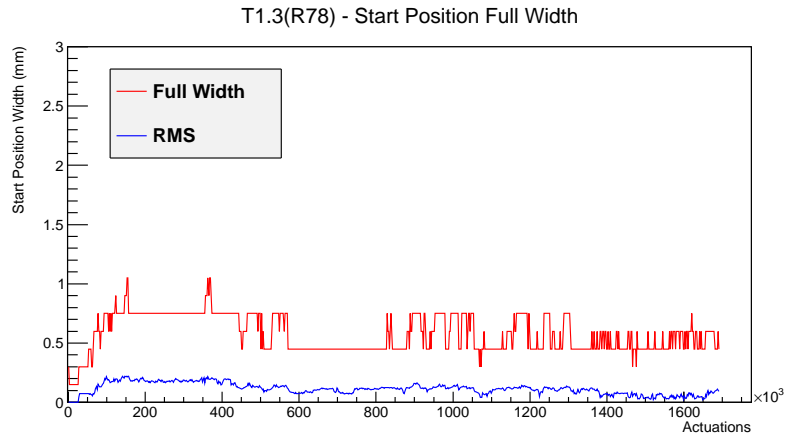

Target Performance Report - T1.3(R78)

Report Generated: May 21, 2012,

Last Actuation: 21/05/12 11:42:59

1 Operation Summary

	Last Shift	Total
Actuations:	59.2K	1692.5 K
Quadrature Count errors:	8023	14803
Fiber ADC errors:	0	0
BPS errors (during actuation):	0	3
(R78) Gaps > 3s & < 10s:	166	170
(R78) Gaps > 10s:	2	68
(R78) SP2 Corrections:	0	41
(R78) Capture Over/Under shoots:	0/0	538/538

2 Mechanical Performance

Starting position for the last 2000 actuations.

Starting position width over time.

Acceleration for the last 2000 actuations.

Acceleration over time. Normalised to a temperature 72C using the temperature data collected by the system.