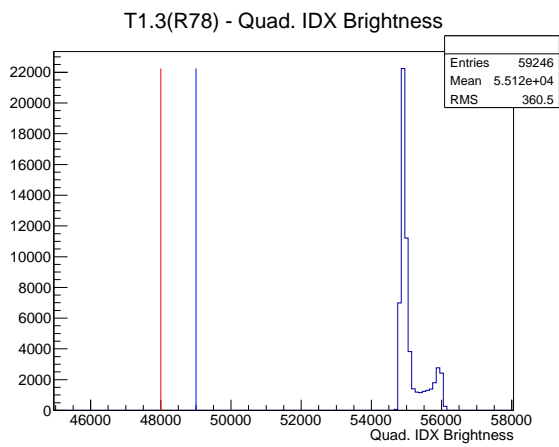

Target Performance Report - T1.3(R78)

Report Generated: May 21, 2012,

Last Actuation: 21/05/12 11:42:59

1 Operation Summary

	Last Shift	Total
Actuations:	59.2K	1692.5 K
Quadrature Count errors:	8023	14803
Fiber ADC errors:	0	0
BPS errors (during actuation):	0	3
(R78) Gaps > 3s & < 10s:	166	170
(R78) Gaps > 10s:	2	68
(R78) SP2 Corrections:	0	41
(R78) Capture Over/Under shoots:	0/0	538/538

2 Mechanical Performance

Starting position for the last 2000 actuations.

Starting position width over time.

Acceleration for the last 2000 actuations.

Acceleration over time. Normalised to a temperature 72C using the temperature data collected by the system.

3 Optical Performance

4 BPS Check