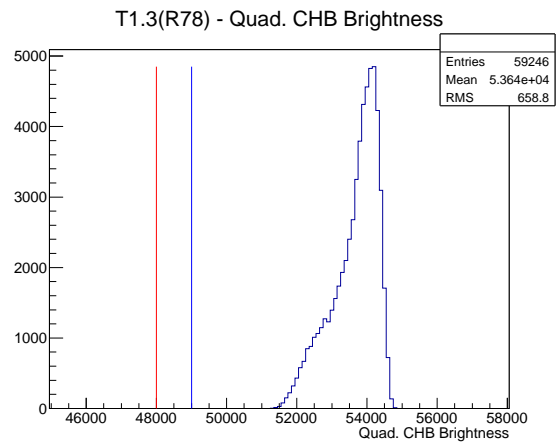

Target Performance Report - T1.3(R78)

Report Generated: May 21, 2012,

Last Actuation: 21/05/12 11:42:59

1 Operation Summary

	Last Shift	Total
Actuations:	59.2K	1692.5 K
Quadrature Count errors:	8023	14803
Fiber ADC errors:	0	0
BPS errors (during actuation):	0	3
(R78) Gaps > 3s & < 10s:	166	170
(R78) Gaps > 10s:	2	68
(R78) SP2 Corrections:	0	41
(R78) Capture Over/Under shoots:	0/0	538/538

2 Mechanical Performance

Starting position for the last 2000 actuations.

Starting position width over time.

Acceleration for the last 2000 actuations.

Acceleration over time. Normalised to a temperature 72C using the temperature data collected by the system.

3 Optical Performance

4 BPS Check