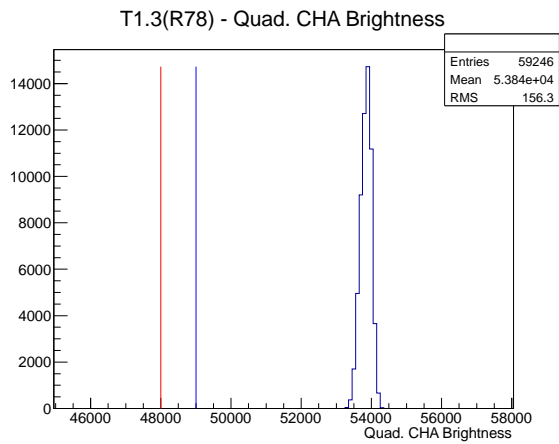

Target Performance Report - T1.3(R78)

Report Generated: May 21, 2012,

Last Actuation: 21/05/12 11:42:59

1 Operation Summary

	Last Shift	Total
Actuations:	59.2K	1692.5 K
Quadrature Count errors:	8023	14803
Fiber ADC errors:	0	0
BPS errors (during actuation):	0	3
(R78) Gaps > 3s & < 10s:	166	170
(R78) Gaps > 10s:	2	68
(R78) SP2 Corrections:	0	41
(R78) Capture Over/Under shoots:	0/0	538/538

2 Mechanical Performance

Starting position for the last 2000 actuations.

Starting position width over time.

Acceleration for the last 2000 actuations.

Acceleration over time. Normalised to a temperature 72C using the temperature data collected by the system.

3 Optical Performance

4 BPS Check