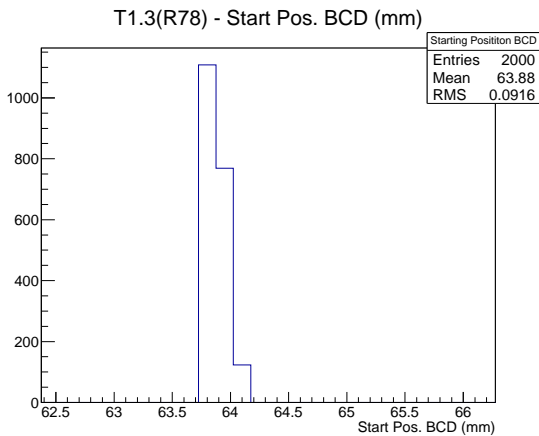

Target Performance Report - T1.3(R78)

Report Generated: May 21, 2012,

Last Actuation: 21/05/12 11:42:59

1 Operation Summary

	Last Shift	Total
Actuations:	59.2K	1692.5 K
Quadrature Count errors:	8023	14803
Fiber ADC errors:	0	0
BPS errors (during actuation):	0	3
(R78) Gaps > 3s & < 10s:	166	170
(R78) Gaps > 10s:	2	68
(R78) SP2 Corrections:	0	41
(R78) Capture Over/Under shoots:	0/0	538/538

2 Mechanical Performance

Starting position for the last 2000 actuations.

Starting position width over time.

Acceleration for the last 2000 actuations.

Acceleration over time. Normalised to a temperature 72C using the temperature data collected by the system.