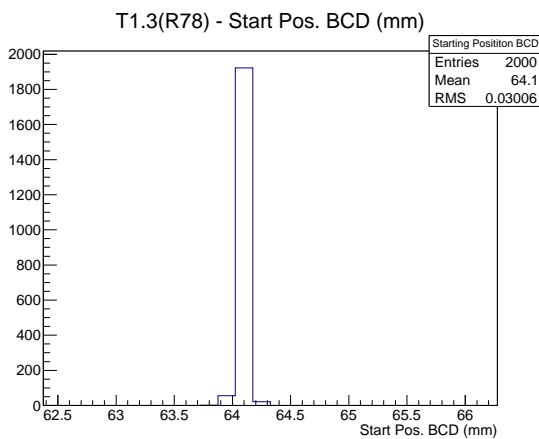

Target Performance Report - T1.3(R78)

Report Generated: May 20, 2012,

Last Actuation: 20/05/12 14:47:13

1 Operation Summary

	Last Shift	Total
Actuations:	49.0K	1633.2 K
Quadrature Count errors:	2263	6781
Fiber ADC errors:	0	0
BPS errors (during actuation):	0	3
(R78) Gaps > 3s & < 10s:	0	4
(R78) Gaps > 10s:	0	66
(R78) SP2 Corrections:	0	41
(R78) Capture Over/Under shoots:	0/0	538/538

2 Mechanical Performance

Starting position for the last 2000 actuations.

Starting position width over time.

Acceleration for the last 2000 actuations.

Acceleration over time. Normalised to a temperature 72C using the temperature data collected by the system.