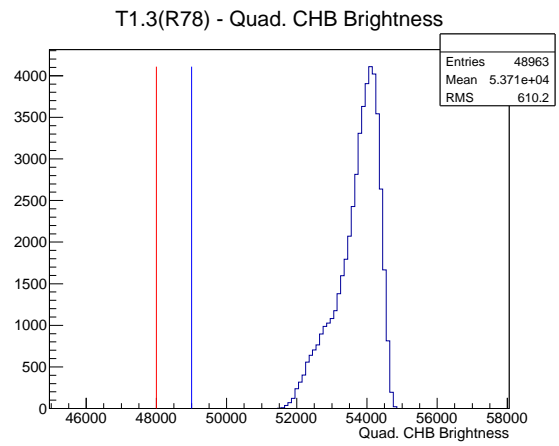

Target Performance Report - T1.3(R78)

Report Generated: May 20, 2012,

Last Actuation: 20/05/12 14:47:13

1 Operation Summary

	Last Shift	Total
Actuations:	49.0K	1633.2 K
Quadrature Count errors:	2263	6781
Fiber ADC errors:	0	0
BPS errors (during actuation):	0	3
(R78) Gaps > 3s & < 10s:	0	4
(R78) Gaps > 10s:	0	66
(R78) SP2 Corrections:	0	41
(R78) Capture Over/Under shoots:	0/0	538/538

2 Mechanical Performance

Starting position for the last 2000 actuations.

Starting position width over time.

Acceleration for the last 2000 actuations.

Acceleration over time. Normalised to a temperature 72C using the temperature data collected by the system.

3 Optical Performance

4 BPS Check