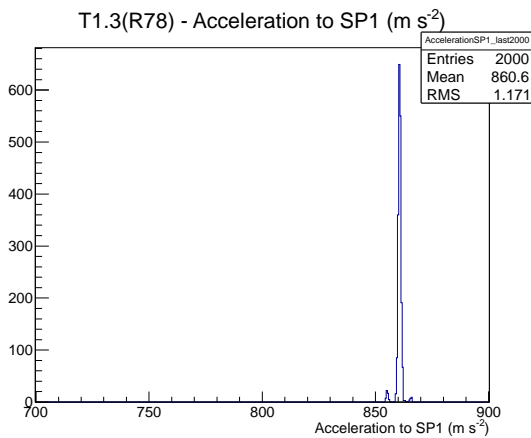

Target Performance Report - T1.3(R78)

Report Generated: May 20, 2012,

Last Actuation: 20/05/12 14:47:13

1 Operation Summary

	Last Shift	Total
Actuations:	49.0K	1633.2 K
Quadrature Count errors:	2263	6781
Fiber ADC errors:	0	0
BPS errors (during actuation):	0	3
(R78) Gaps > 3s & < 10s:	0	4
(R78) Gaps > 10s:	0	66
(R78) SP2 Corrections:	0	41
(R78) Capture Over/Under shoots:	0/0	538/538

2 Mechanical Performance

Starting position for the last 2000 actuations.

Starting position width over time.

Acceleration for the last 2000 actuations.

Acceleration over time. Normalised to a temperature 72C using the temperature data collected by the system.