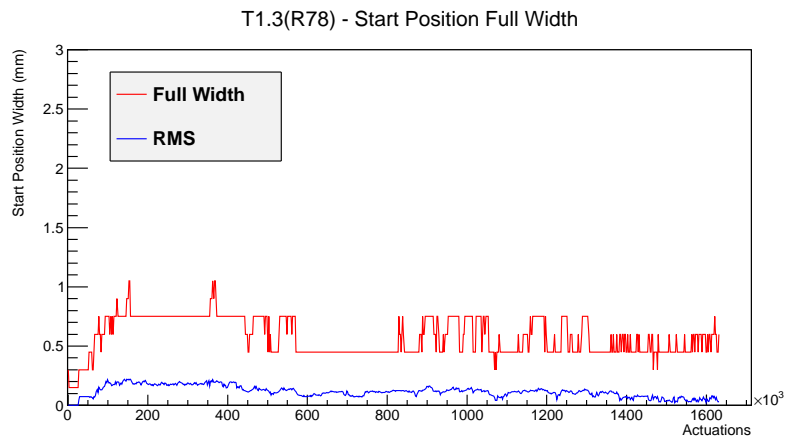

Target Performance Report - T1.3(R78)

Report Generated: May 20, 2012,

Last Actuation: 20/05/12 14:47:13

1 Operation Summary

	Last Shift	Total
Actuations:	49.0K	1633.2 K
Quadrature Count errors:	2263	6781
Fiber ADC errors:	0	0
BPS errors (during actuation):	0	3
(R78) Gaps > 3s & < 10s:	0	4
(R78) Gaps > 10s:	0	66
(R78) SP2 Corrections:	0	41
(R78) Capture Over/Under shoots:	0/0	538/538

2 Mechanical Performance

Starting position for the last 2000 actuations.

Starting position width over time.

Acceleration for the last 2000 actuations.

Acceleration over time. Normalised to a temperature 72C using the temperature data collected by the system.