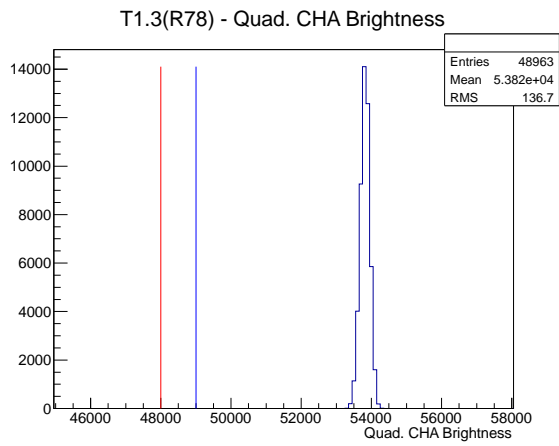

Target Performance Report - T1.3(R78)

Report Generated: May 20, 2012,

Last Actuation: 20/05/12 14:47:13

1 Operation Summary

	Last Shift	Total
Actuations:	49.0K	1633.2 K
Quadrature Count errors:	2263	6781
Fiber ADC errors:	0	0
BPS errors (during actuation):	0	3
(R78) Gaps > 3s & < 10s:	0	4
(R78) Gaps > 10s:	0	66
(R78) SP2 Corrections:	0	41
(R78) Capture Over/Under shoots:	0/0	538/538

2 Mechanical Performance

Starting position for the last 2000 actuations.

Starting position width over time.

Acceleration for the last 2000 actuations.

Acceleration over time. Normalised to a temperature 72C using the temperature data collected by the system.

3 Optical Performance

4 BPS Check