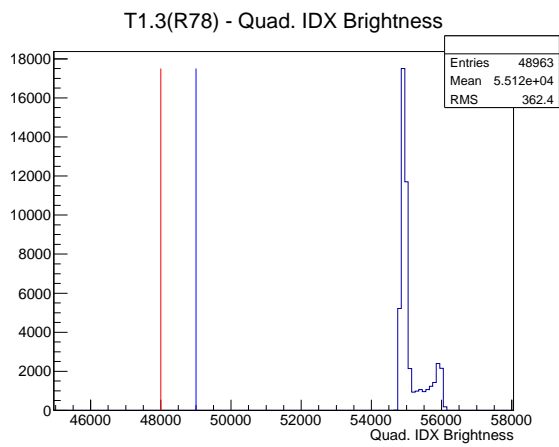

Target Performance Report - T1.3(R78)

Report Generated: May 20, 2012,

Last Actuation: 20/05/12 14:47:13

1 Operation Summary

	Last Shift	Total
Actuations:	49.0K	1633.2 K
Quadrature Count errors:	2263	6781
Fiber ADC errors:	0	0
BPS errors (during actuation):	0	3
(R78) Gaps > 3s & < 10s:	0	4
(R78) Gaps > 10s:	0	66
(R78) SP2 Corrections:	0	41
(R78) Capture Over/Under shoots:	0/0	538/538

2 Mechanical Performance

Starting position for the last 2000 actuations.

Starting position width over time.

Acceleration for the last 2000 actuations.

Acceleration over time. Normalised to a temperature 72C using the temperature data collected by the system.

3 Optical Performance

4 BPS Check