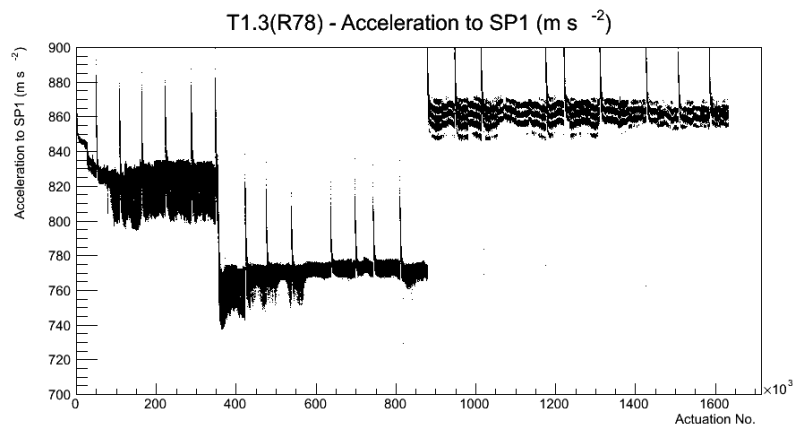

Target Performance Report - T1.3(R78)

Report Generated: May 20, 2012,

Last Actuation: 20/05/12 14:47:13

1 Operation Summary

	Last Shift	Total
Actuations:	49.0K	1633.2 K
Quadrature Count errors:	2263	6781
Fiber ADC errors:	0	0
BPS errors (during actuation):	0	3
(R78) Gaps > 3s & < 10s:	0	4
(R78) Gaps > 10s:	0	66
(R78) SP2 Corrections:	0	41
(R78) Capture Over/Under shoots:	0/0	538/538

2 Mechanical Performance

Starting position for the last 2000 actuations.

Starting position width over time.

Acceleration for the last 2000 actuations.

Acceleration over time. Normalised to a temperature 72C using the temperature data collected by the system.

3 Optical Performance

4 BPS Check