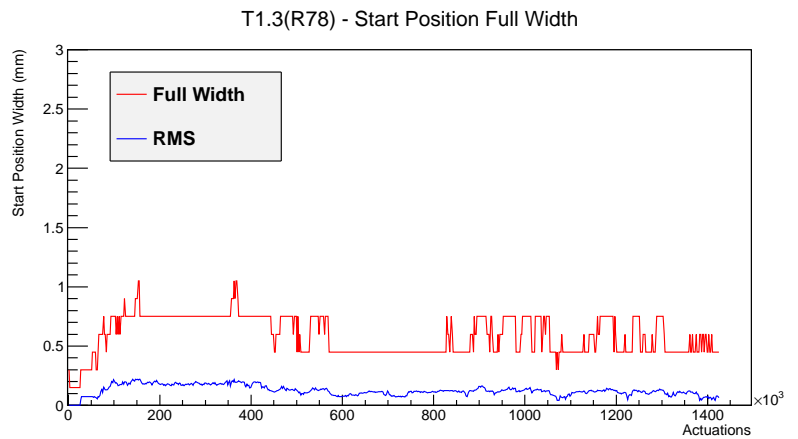

Target Performance Report - T1.3(R78)

Report Generated: May 17, 2012,

Last Actuation: 17/05/12 12:23:41

1 Operation Summary

	Last Shift	Total
Actuations:	115.7K	1425.4 K
Quadrature Count errors:	1088	2873
Fiber ADC errors:	0	0
BPS errors (during actuation):	0	3
(R78) Gaps > 3s & < 10s:	0	4
(R78) Gaps > 10s:	0	60
(R78) SP2 Corrections:	1	40
(R78) Capture Over/Under shoots:	0/38	495/533

2 Mechanical Performance

Starting position for the last 2000 actuations.

Starting position width over time.

Acceleration for the last 2000 actuations.

Acceleration over time. Normalised to a temperature 72C using the temperature data collected by the system.