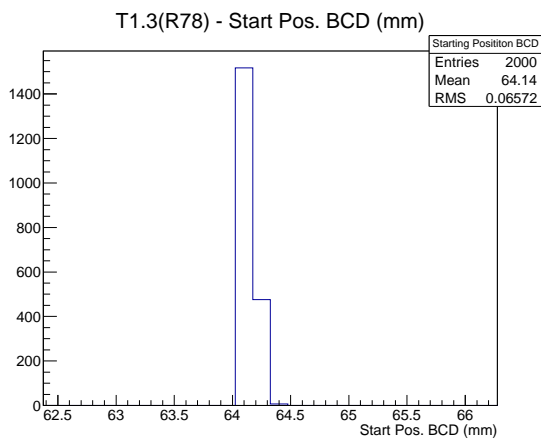

Target Performance Report - T1.3(R78)

Report Generated: May 17, 2012,

Last Actuation: 17/05/12 12:23:41

1 Operation Summary

	Last Shift	Total
Actuations:	115.7K	1425.4 K
Quadrature Count errors:	1088	2873
Fiber ADC errors:	0	0
BPS errors (during actuation):	0	3
(R78) Gaps > 3s & < 10s:	0	4
(R78) Gaps > 10s:	0	60
(R78) SP2 Corrections:	1	40
(R78) Capture Over/Under shoots:	0/38	495/533

2 Mechanical Performance

Starting position for the last 2000 actuations.

Starting position width over time.

Acceleration for the last 2000 actuations.

Acceleration over time. Normalised to a temperature 72C using the temperature data collected by the system.