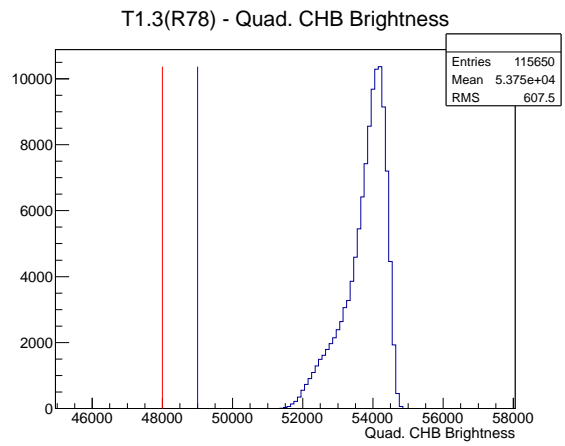

Target Performance Report - T1.3(R78)

Report Generated: May 17, 2012,

Last Actuation: 17/05/12 12:23:41

1 Operation Summary

	Last Shift	Total
Actuations:	115.7K	1425.4 K
Quadrature Count errors:	1088	2873
Fiber ADC errors:	0	0
BPS errors (during actuation):	0	3
(R78) Gaps > 3s & < 10s:	0	4
(R78) Gaps > 10s:	0	60
(R78) SP2 Corrections:	1	40
(R78) Capture Over/Under shoots:	0/38	495/533

2 Mechanical Performance

Starting position for the last 2000 actuations.

Starting position width over time.

Acceleration for the last 2000 actuations.

Acceleration over time. Normalised to a temperature 72C using the temperature data collected by the system.

3 Optical Performance

4 BPS Check