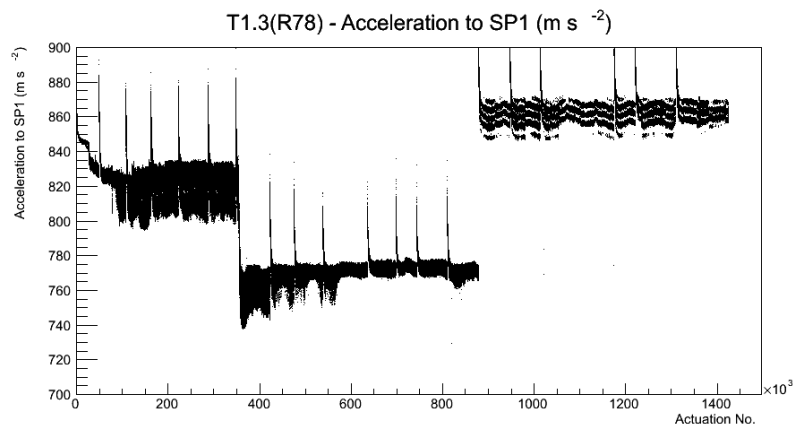

Target Performance Report - T1.3(R78)

Report Generated: May 17, 2012,

Last Actuation: 17/05/12 12:23:41

1 Operation Summary

	Last Shift	Total
Actuations:	115.7K	1425.4 K
Quadrature Count errors:	1088	2873
Fiber ADC errors:	0	0
BPS errors (during actuation):	0	3
(R78) Gaps > 3s & < 10s:	0	4
(R78) Gaps > 10s:	0	60
(R78) SP2 Corrections:	1	40
(R78) Capture Over/Under shoots:	0/38	495/533

2 Mechanical Performance

Starting position for the last 2000 actuations.

Starting position width over time.

Acceleration for the last 2000 actuations.

Acceleration over time. Normalised to a temperature 72C using the temperature data collected by the system.

3 Optical Performance

4 BPS Check