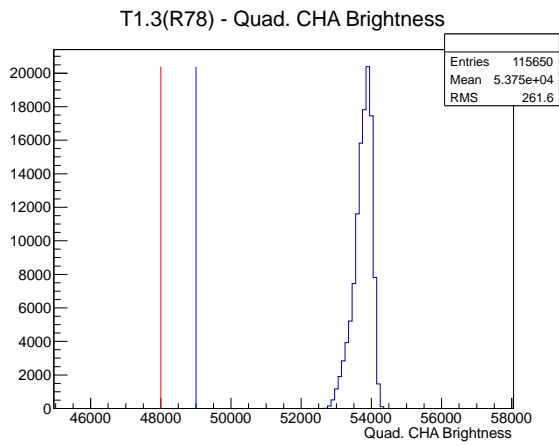

Target Performance Report - T1.3(R78)

Report Generated: May 17, 2012,

Last Actuation: 17/05/12 12:23:41

1 Operation Summary

	Last Shift	Total
Actuations:	115.7K	1425.4 K
Quadrature Count errors:	1088	2873
Fiber ADC errors:	0	0
BPS errors (during actuation):	0	3
(R78) Gaps > 3s & < 10s:	0	4
(R78) Gaps > 10s:	0	60
(R78) SP2 Corrections:	1	40
(R78) Capture Over/Under shoots:	0/38	495/533

2 Mechanical Performance

Starting position for the last 2000 actuations.

Starting position width over time.

Acceleration for the last 2000 actuations.

Acceleration over time. Normalised to a temperature 72C using the temperature data collected by the system.

3 Optical Performance

4 BPS Check