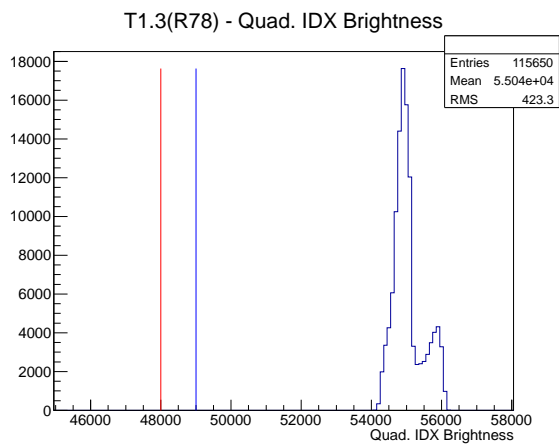

Target Performance Report - T1.3(R78)

Report Generated: May 17, 2012,

Last Actuation: 17/05/12 12:23:41

1 Operation Summary

	Last Shift	Total
Actuations:	115.7K	1425.4 K
Quadrature Count errors:	1088	2873
Fiber ADC errors:	0	0
BPS errors (during actuation):	0	3
(R78) Gaps > 3s & < 10s:	0	4
(R78) Gaps > 10s:	0	60
(R78) SP2 Corrections:	1	40
(R78) Capture Over/Under shoots:	0/38	495/533

2 Mechanical Performance

Starting position for the last 2000 actuations.

Starting position width over time.

Acceleration for the last 2000 actuations.

Acceleration over time. Normalised to a temperature 72C using the temperature data collected by the system.

3 Optical Performance

4 BPS Check