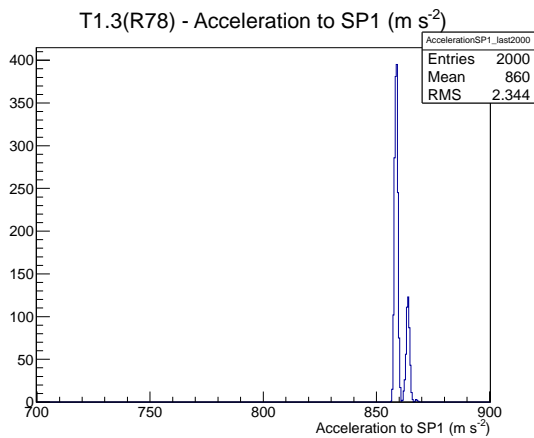

Target Performance Report - T1.3(R78)

Report Generated: May 17, 2012,

Last Actuation: 17/05/12 12:23:41

1 Operation Summary

	Last Shift	Total
Actuations:	115.7K	1425.4 K
Quadrature Count errors:	1088	2873
Fiber ADC errors:	0	0
BPS errors (during actuation):	0	3
(R78) Gaps > 3s & < 10s:	0	4
(R78) Gaps > 10s:	0	60
(R78) SP2 Corrections:	1	40
(R78) Capture Over/Under shoots:	0/38	495/533

2 Mechanical Performance

Starting position for the last 2000 actuations.

Starting position width over time.

Acceleration for the last 2000 actuations.

Acceleration over time. Normalised to a temperature 72C using the temperature data collected by the system.