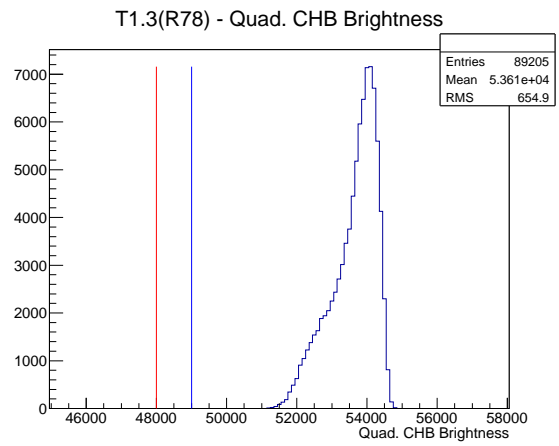

## 1 Operation Summary

	Last Shift	Total
Actuations:	89.2K	1309.7 K
Quadrature Count errors:	0	1782
Fiber ADC errors:	0	0
BPS errors (during actuation):	0	3
(R78) Gaps > 3s & < 10s:	0	4
(R78) Gaps > 10s:	0	58
(R78) SP2 Corrections:	0	38
(R78) Capture Over/Under shoots:	0/0	493/493

## 2 Mechanical Performance

Starting position for the last 2000 actuations.

Starting position width over time.

Acceleration for the last 2000 actuations.

Acceleration over time. Normalised to a temperature 72C using the temperature data collected by the system.

### 3 Optical Performance