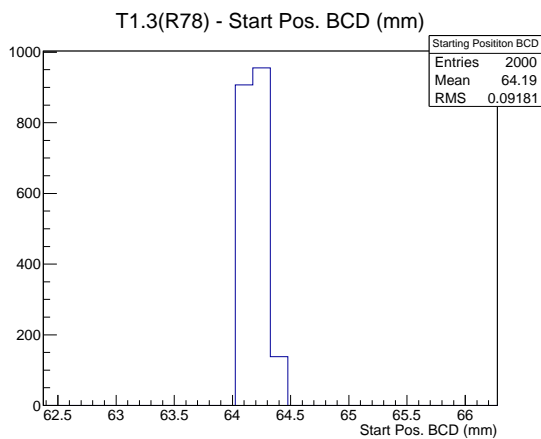

## 1 Operation Summary

	Last Shift	Total
Actuations:	89.2K	1309.7 K
Quadrature Count errors:	0	1782
Fiber ADC errors:	0	0
BPS errors (during actuation):	0	3
(R78) Gaps > 3s & < 10s:	0	4
(R78) Gaps > 10s:	0	58
(R78) SP2 Corrections:	0	38
(R78) Capture Over/Under shoots:	0/0	493/493

## 2 Mechanical Performance

Starting position for the last 2000 actuations.

Starting position width over time.

Acceleration for the last 2000 actuations.

Acceleration over time. Normalised to a temperature 72C using the temperature data collected by the system.