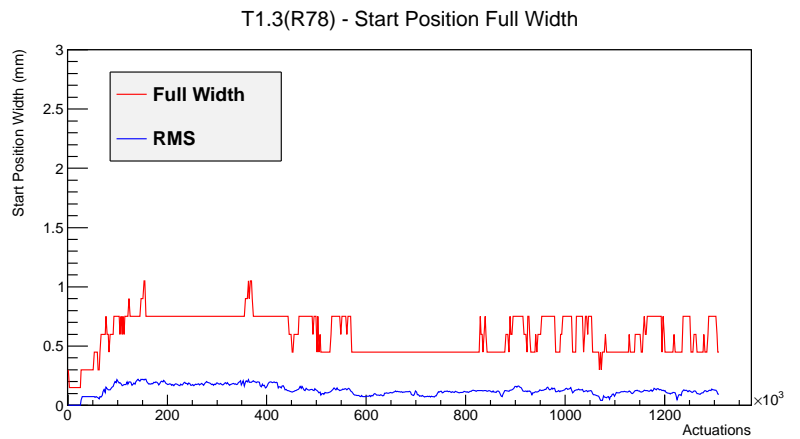

## 1 Operation Summary

	Last Shift	Total
Actuations:	89.2K	1309.7 K
Quadrature Count errors:	0	1782
Fiber ADC errors:	0	0
BPS errors (during actuation):	0	3
(R78) Gaps > 3s & < 10s:	0	4
(R78) Gaps > 10s:	0	58
(R78) SP2 Corrections:	0	38
(R78) Capture Over/Under shoots:	0/0	493/493

## 2 Mechanical Performance

Starting position for the last 2000 actuations.

Starting position width over time.

Acceleration for the last 2000 actuations.

Acceleration over time. Normalised to a temperature 72C using the temperature data collected by the system.