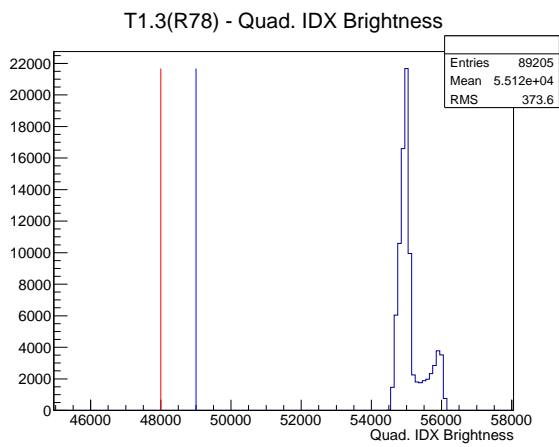

## 2 Mechanical Performance

Starting position for the last 2000 actuations.

Starting position width over time.

Acceleration for the last 2000 actuations.

Acceleration over time. Normalised to a temperature 72C using the temperature data collected by the system.

### 3 Optical Performance