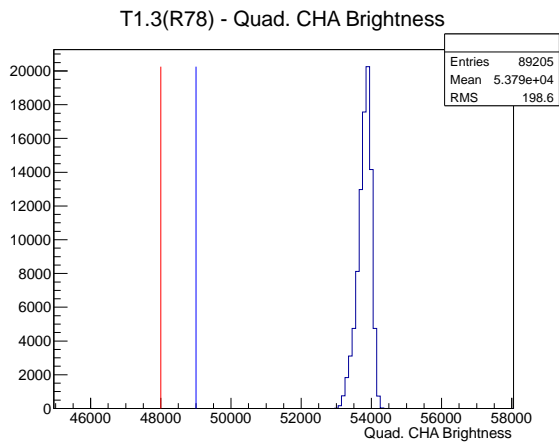

## 1 Operation Summary

	Last Shift	Total
Actuations:	89.2K	1309.7 K
Quadrature Count errors:	0	1782
Fiber ADC errors:	0	0
BPS errors (during actuation):	0	3
(R78) Gaps > 3s & < 10s:	0	4
(R78) Gaps > 10s:	0	58
(R78) SP2 Corrections:	0	38
(R78) Capture Over/Under shoots:	0/0	493/493

## 2 Mechanical Performance

Starting position for the last 2000 actuations.

Starting position width over time.

Acceleration for the last 2000 actuations.

Acceleration over time. Normalised to a temperature 72C using the temperature data collected by the system.

### 3 Optical Performance