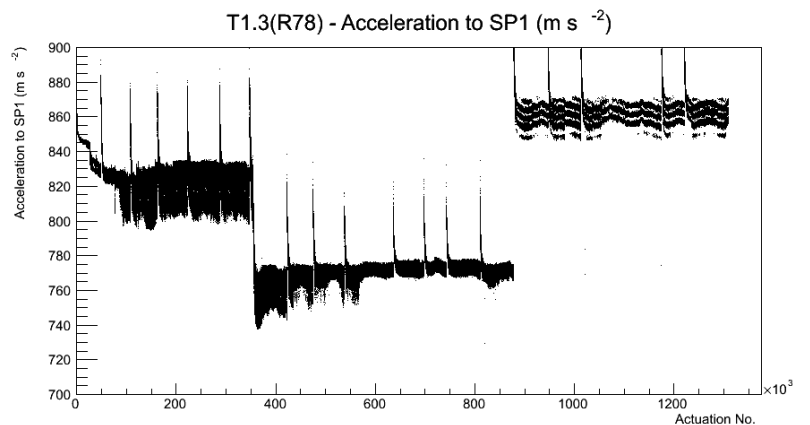

## 2 Mechanical Performance

Starting position for the last 2000 actuations.

Starting position width over time.

Acceleration for the last 2000 actuations.

Acceleration over time. Normalised to a temperature 72C using the temperature data collected by the system.

### 3 Optical Performance