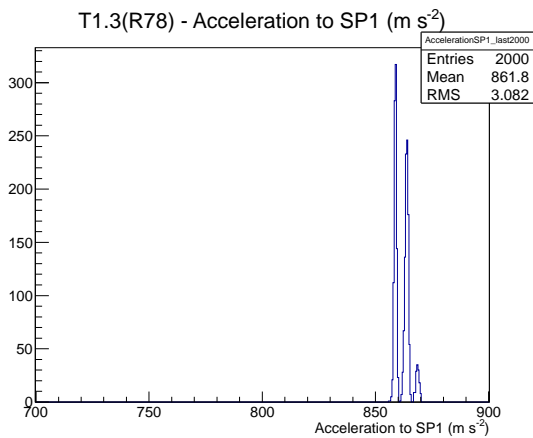

## 1 Operation Summary

	Last Shift	Total
Actuations:	89.2K	1309.7 K
Quadrature Count errors:	0	1782
Fiber ADC errors:	0	0
BPS errors (during actuation):	0	3
(R78) Gaps > 3s & < 10s:	0	4
(R78) Gaps > 10s:	0	58
(R78) SP2 Corrections:	0	38
(R78) Capture Over/Under shoots:	0/0	493/493

## 2 Mechanical Performance

Starting position for the last 2000 actuations.

Starting position width over time.

Acceleration for the last 2000 actuations.

Acceleration over time. Normalised to a temperature 72C using the temperature data collected by the system.