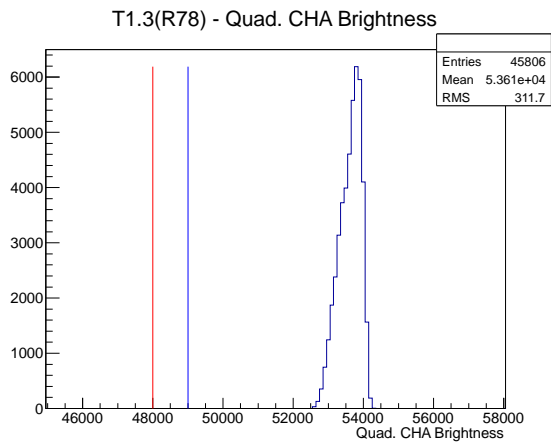

Target Performance Report - T1.3(R78)

Report Generated: May 14, 2012,

Last Actuation: 14/05/12 12:30:23

1 Operation Summary

	Last Shift	Total
Actuations:	45.8K	1220.5 K
Quadrature Count errors:	0	1782
Fiber ADC errors:	0	0
BPS errors (during actuation):	0	3
(R78) Gaps > 3s & < 10s:	0	4
(R78) Gaps > 10s:	0	56
(R78) SP2 Corrections:	0	38
(R78) Capture Over/Under shoots:	0/0	493/493

2 Mechanical Performance

Starting position for the last 2000 actuations.

Starting position width over time.

Acceleration for the last 2000 actuations.

Acceleration over time. Normalised to a temperature 72C using the temperature data collected by the system.

3 Optical Performance

4 BPS Check