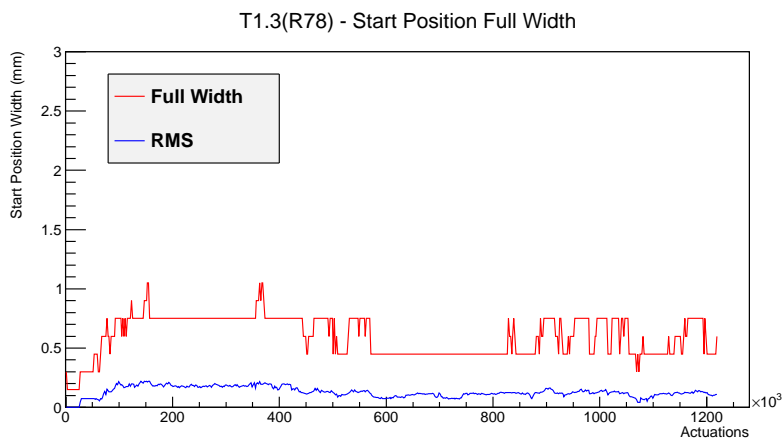

Target Performance Report - T1.3(R78)

Report Generated: May 14, 2012,

Last Actuation: 14/05/12 12:30:23

1 Operation Summary

	Last Shift	Total
Actuations:	45.8K	1220.5 K
Quadrature Count errors:	0	1782
Fiber ADC errors:	0	0
BPS errors (during actuation):	0	3
(R78) Gaps > 3s & < 10s:	0	4
(R78) Gaps > 10s:	0	56
(R78) SP2 Corrections:	0	38
(R78) Capture Over/Under shoots:	0/0	493/493

2 Mechanical Performance

Starting position for the last 2000 actuations.

Starting position width over time.

Acceleration for the last 2000 actuations.

Acceleration over time. Normalised to a temperature 72C using the temperature data collected by the system.