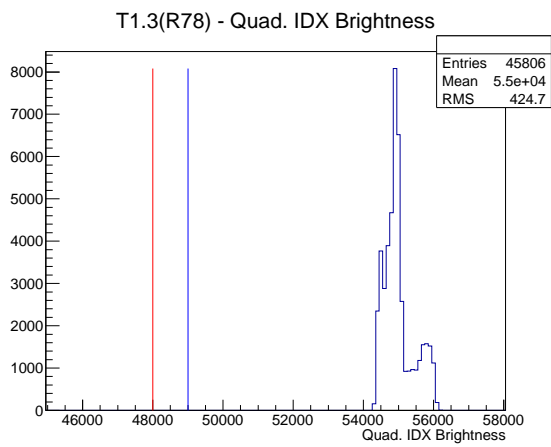

Target Performance Report - T1.3(R78)

Report Generated: May 14, 2012,

Last Actuation: 14/05/12 12:30:23

1 Operation Summary

	Last Shift	Total
Actuations:	45.8K	1220.5 K
Quadrature Count errors:	0	1782
Fiber ADC errors:	0	0
BPS errors (during actuation):	0	3
(R78) Gaps > 3s & < 10s:	0	4
(R78) Gaps > 10s:	0	56
(R78) SP2 Corrections:	0	38
(R78) Capture Over/Under shoots:	0/0	493/493

2 Mechanical Performance

Starting position for the last 2000 actuations.

Starting position width over time.

Acceleration for the last 2000 actuations.

Acceleration over time. Normalised to a temperature 72C using the temperature data collected by the system.

3 Optical Performance

4 BPS Check