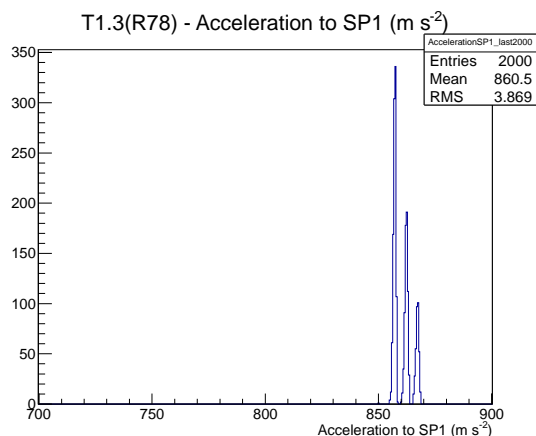

Target Performance Report - T1.3(R78)

Report Generated: May 14, 2012,

Last Actuation: 14/05/12 12:30:23

1 Operation Summary

	Last Shift	Total
Actuations:	45.8K	1220.5 K
Quadrature Count errors:	0	1782
Fiber ADC errors:	0	0
BPS errors (during actuation):	0	3
(R78) Gaps > 3s & < 10s:	0	4
(R78) Gaps > 10s:	0	56
(R78) SP2 Corrections:	0	38
(R78) Capture Over/Under shoots:	0/0	493/493

2 Mechanical Performance

Starting position for the last 2000 actuations.

Starting position width over time.

Acceleration for the last 2000 actuations.

Acceleration over time. Normalised to a temperature 72C using the temperature data collected by the system.