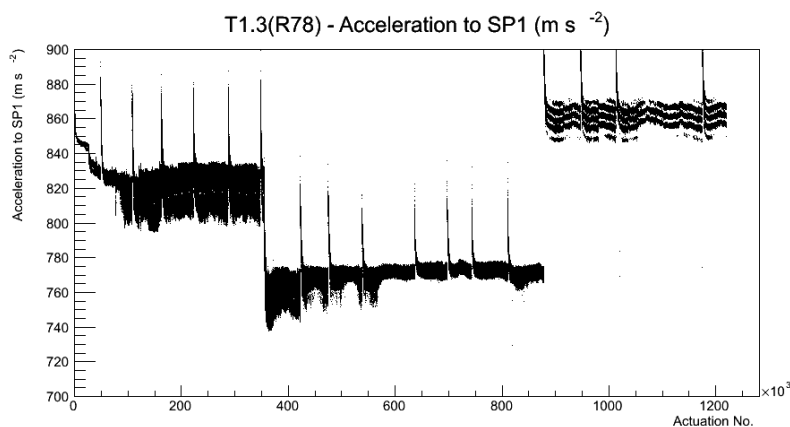

Target Performance Report - T1.3(R78)

Report Generated: May 14, 2012,

Last Actuation: 14/05/12 12:30:23

1 Operation Summary

	Last Shift	Total
Actuations:	45.8K	1220.5 K
Quadrature Count errors:	0	1782
Fiber ADC errors:	0	0
BPS errors (during actuation):	0	3
(R78) Gaps > 3s & < 10s:	0	4
(R78) Gaps > 10s:	0	56
(R78) SP2 Corrections:	0	38
(R78) Capture Over/Under shoots:	0/0	493/493

2 Mechanical Performance

Starting position for the last 2000 actuations.

Starting position width over time.

Acceleration for the last 2000 actuations.

Acceleration over time. Normalised to a temperature 72C using the temperature data collected by the system.

3 Optical Performance

4 BPS Check