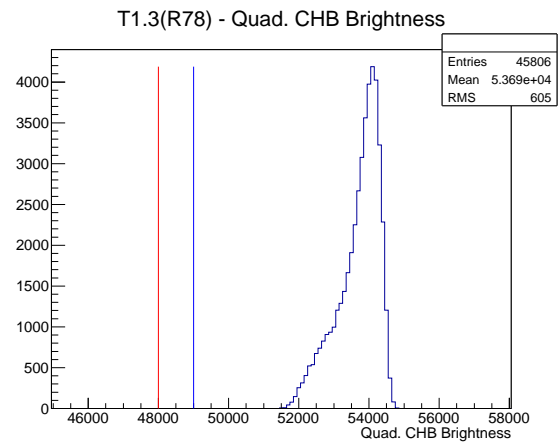

Target Performance Report - T1.3(R78)

Report Generated: May 14, 2012,

Last Actuation: 14/05/12 12:30:23

1 Operation Summary

	Last Shift	Total
Actuations:	45.8K	1220.5 K
Quadrature Count errors:	0	1782
Fiber ADC errors:	0	0
BPS errors (during actuation):	0	3
(R78) Gaps > 3s & < 10s:	0	4
(R78) Gaps > 10s:	0	56
(R78) SP2 Corrections:	0	38
(R78) Capture Over/Under shoots:	0/0	493/493

2 Mechanical Performance

Starting position for the last 2000 actuations.

Starting position width over time.

Acceleration for the last 2000 actuations.

Acceleration over time. Normalised to a temperature 72C using the temperature data collected by the system.

3 Optical Performance

4 BPS Check