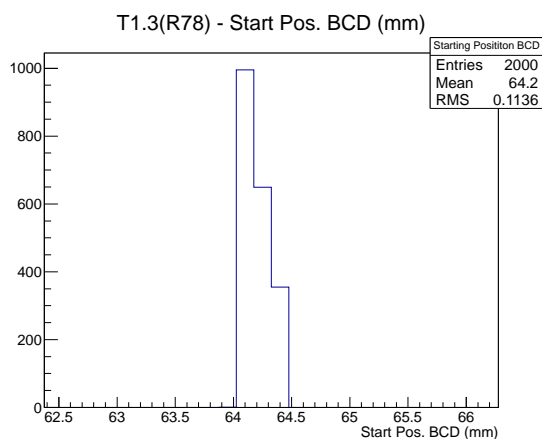

Target Performance Report - T1.3(R78)

Report Generated: May 14, 2012,

Last Actuation: 14/05/12 12:30:23

1 Operation Summary

	Last Shift	Total
Actuations:	45.8K	1220.5 K
Quadrature Count errors:	0	1782
Fiber ADC errors:	0	0
BPS errors (during actuation):	0	3
(R78) Gaps > 3s & < 10s:	0	4
(R78) Gaps > 10s:	0	56
(R78) SP2 Corrections:	0	38
(R78) Capture Over/Under shoots:	0/0	493/493

2 Mechanical Performance

Starting position for the last 2000 actuations.

Starting position width over time.

Acceleration for the last 2000 actuations.

Acceleration over time. Normalised to a temperature 72C using the temperature data collected by the system.

3 Optical Performance

4 BPS Check