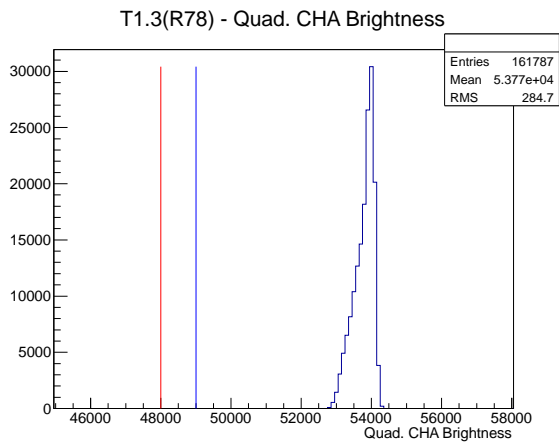

Target Performance Report - T1.3(R78)

Report Generated: May 13, 2012,

Last Actuation: 13/05/12 18:31:02

1 Operation Summary

	Last Shift	Total
Actuations:	161.8K	1174.7 K
Quadrature Count errors:	8	1782
Fiber ADC errors:	0	0
BPS errors (during actuation):	0	3
(R78) Gaps > 3s & < 10s:	0	4
(R78) Gaps > 10s:	0	54
(R78) SP2 Corrections:	3	38
(R78) Capture Over/Under shoots:	14/41	452/493

2 Mechanical Performance

Starting position for the last 2000 actuations. Starting position width over time.

Acceleration for the last 2000 actuations.

Acceleration over time. Normalised to a temperature 72C using the temperature data collected by the system.

3 Optical Performance

4 BPS Check