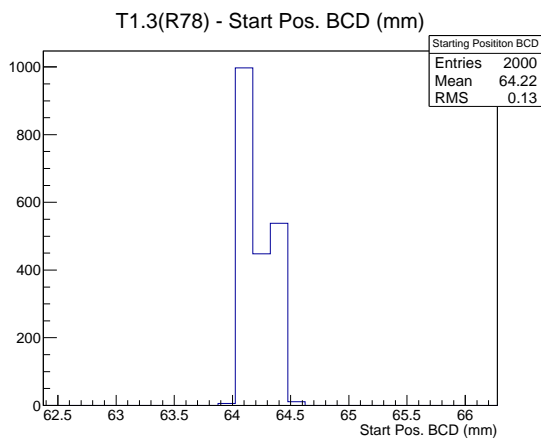

Target Performance Report - T1.3(R78)

Report Generated: May 13, 2012,

Last Actuation: 13/05/12 18:31:02

1 Operation Summary

	Last Shift	Total
Actuations:	161.8K	1174.7 K
Quadrature Count errors:	8	1782
Fiber ADC errors:	0	0
BPS errors (during actuation):	0	3
(R78) Gaps > 3s & < 10s:	0	4
(R78) Gaps > 10s:	0	54
(R78) SP2 Corrections:	3	38
(R78) Capture Over/Under shoots:	14/41	452/493

2 Mechanical Performance

Starting position for the last 2000 actuations. Starting position width over time.

Acceleration for the last 2000 actuations.

Acceleration over time. Normalised to a temperature 72C using the temperature data collected by the system.