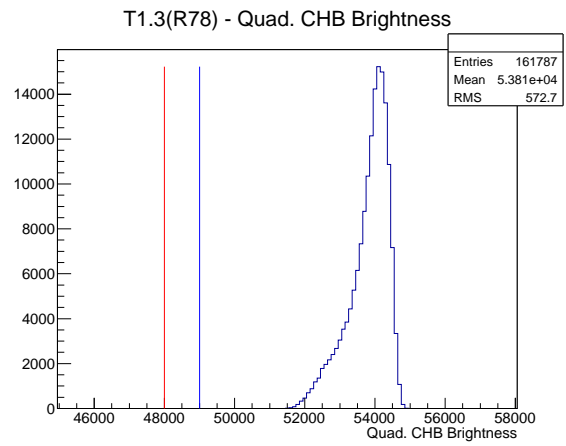

Target Performance Report - T1.3(R78)

Report Generated: May 13, 2012,

Last Actuation: 13/05/12 18:31:02

1 Operation Summary

	Last Shift	Total
Actuations:	161.8K	1174.7 K
Quadrature Count errors:	8	1782
Fiber ADC errors:	0	0
BPS errors (during actuation):	0	3
(R78) Gaps > 3s & < 10s:	0	4
(R78) Gaps > 10s:	0	54
(R78) SP2 Corrections:	3	38
(R78) Capture Over/Under shoots:	14/41	452/493

2 Mechanical Performance

Starting position for the last 2000 actuations. Starting position width over time.

Acceleration for the last 2000 actuations.

Acceleration over time. Normalised to a temperature 72C using the temperature data collected by the system.

3 Optical Performance

4 BPS Check