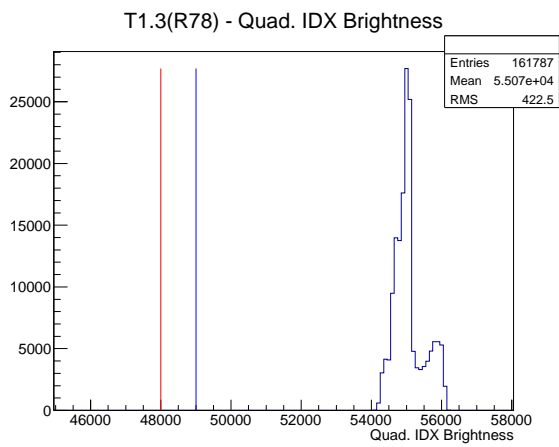

Target Performance Report - T1.3(R78)

Report Generated: May 13, 2012,

Last Actuation: 13/05/12 18:31:02

1 Operation Summary

	Last Shift	Total
Actuations:	161.8K	1174.7 K
Quadrature Count errors:	8	1782
Fiber ADC errors:	0	0
BPS errors (during actuation):	0	3
(R78) Gaps > 3s & < 10s:	0	4
(R78) Gaps > 10s:	0	54
(R78) SP2 Corrections:	3	38
(R78) Capture Over/Under shoots:	14/41	452/493

2 Mechanical Performance

Starting position for the last 2000 actuations. Starting position width over time.

Acceleration for the last 2000 actuations.

Acceleration over time. Normalised to a temperature 72C using the temperature data collected by the system.

3 Optical Performance

4 BPS Check