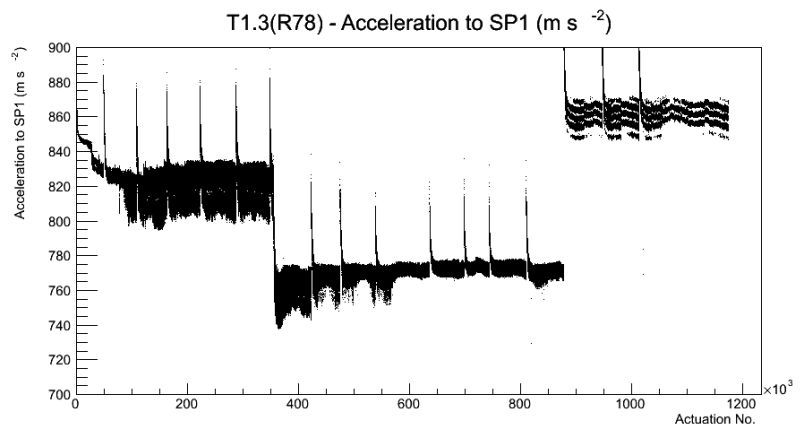

Target Performance Report - T1.3(R78)

Report Generated: May 13, 2012,

Last Actuation: 13/05/12 18:31:02

1 Operation Summary

	Last Shift	Total
Actuations:	161.8K	1174.7 K
Quadrature Count errors:	8	1782
Fiber ADC errors:	0	0
BPS errors (during actuation):	0	3
(R78) Gaps > 3s & < 10s:	0	4
(R78) Gaps > 10s:	0	54
(R78) SP2 Corrections:	3	38
(R78) Capture Over/Under shoots:	14/41	452/493

2 Mechanical Performance

Starting position for the last 2000 actuations. Starting position width over time.

Acceleration for the last 2000 actuations.

Acceleration over time. Normalised to a temperature 72C using the temperature data collected by the system.