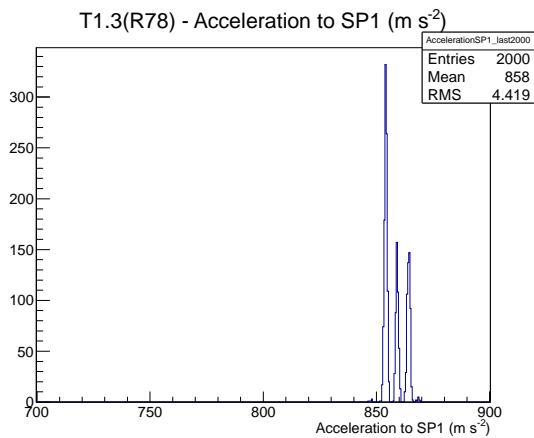

Target Performance Report - T1.3(R78)

Report Generated: May 13, 2012,

Last Actuation: 13/05/12 18:31:02

1 Operation Summary

	Last Shift	Total
Actuations:	161.8K	1174.7 K
Quadrature Count errors:	8	1782
Fiber ADC errors:	0	0
BPS errors (during actuation):	0	3
(R78) Gaps > 3s & < 10s:	0	4
(R78) Gaps > 10s:	0	54
(R78) SP2 Corrections:	3	38
(R78) Capture Over/Under shoots:	14/41	452/493

2 Mechanical Performance

Starting position for the last 2000 actuations. Starting position width over time.

Acceleration for the last 2000 actuations.

Acceleration over time. Normalised to a temperature 72C using the temperature data collected by the system.