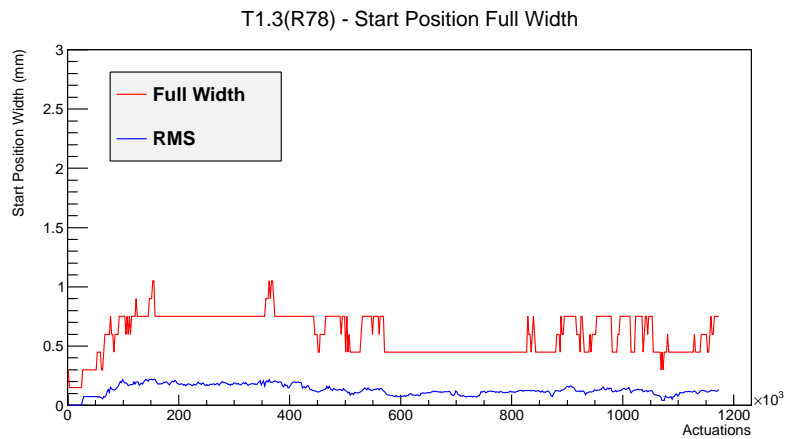

Target Performance Report - T1.3(R78)

Report Generated: May 13, 2012,

Last Actuation: 13/05/12 18:31:02

1 Operation Summary

	Last Shift	Total
Actuations:	161.8K	1174.7 K
Quadrature Count errors:	8	1782
Fiber ADC errors:	0	0
BPS errors (during actuation):	0	3
(R78) Gaps > 3s & < 10s:	0	4
(R78) Gaps > 10s:	0	54
(R78) SP2 Corrections:	3	38
(R78) Capture Over/Under shoots:	14/41	452/493

2 Mechanical Performance

Starting position for the last 2000 actuations. Starting position width over time.

Acceleration for the last 2000 actuations.

Acceleration over time. Normalised to a temperature 72C using the temperature data collected by the system.