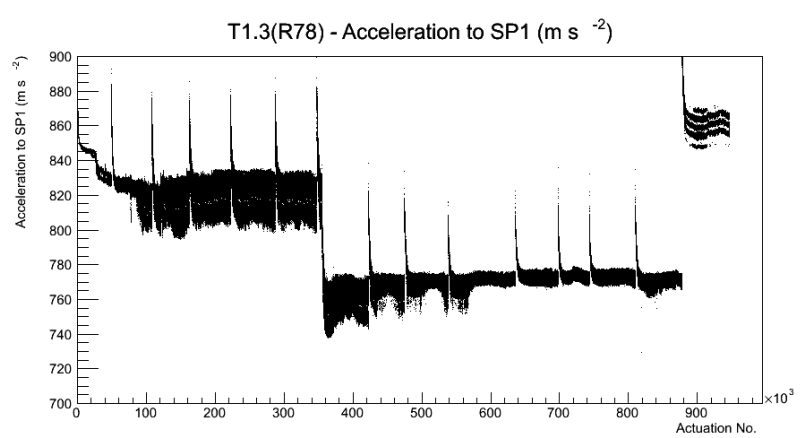

Target Performance Report - T1.3(R78)

Report Generated: May 10, 2012,

Last Actuation: 10/05/12 12:04:01

1 Operation Summary

	Last Shift	Total
Actuations:	69.3K	947.0 K
Quadrature Count errors:	0	1770
Fiber ADC errors:	0	0
BPS errors (during actuation):	0	3
(R78) Gaps > 3s & < 10s:	0	4
(R78) Gaps > 10s:	4	50
(R78) SP2 Corrections:	5	33
(R78) Capture Over/Under shoots:	8/65	365/430

2 Mechanical Performance

Starting position for the last 2000 actuations.

Starting position width over time.

Acceleration for the last 2000 actuations.

Acceleration over time. Normalised to a temperature 72C using the temperature data collected by the system.

3 Optical Performance

4 BPS Check