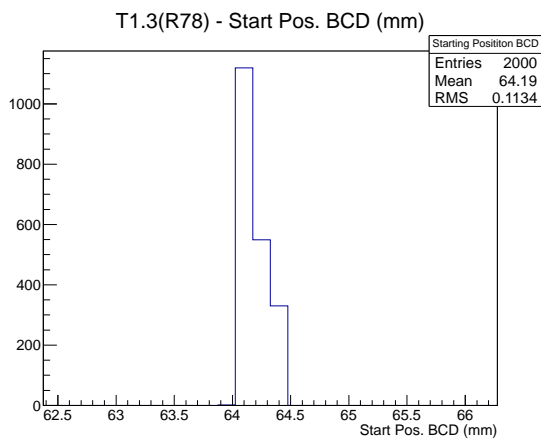

Target Performance Report - T1.3(R78)

Report Generated: May 10, 2012,

Last Actuation: 10/05/12 12:04:01

1 Operation Summary

	Last Shift	Total
Actuations:	69.3K	947.0 K
Quadrature Count errors:	0	1770
Fiber ADC errors:	0	0
BPS errors (during actuation):	0	3
(R78) Gaps > 3s & < 10s:	0	4
(R78) Gaps > 10s:	4	50
(R78) SP2 Corrections:	5	33
(R78) Capture Over/Under shoots:	8/65	365/430

2 Mechanical Performance

Starting position for the last 2000 actuations.

Starting position width over time.

Acceleration for the last 2000 actuations.

Acceleration over time. Normalised to a temperature 72C using the temperature data collected by the system.

3 Optical Performance

4 BPS Check