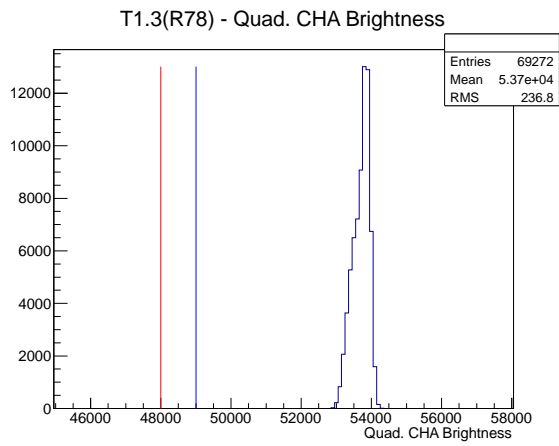

Target Performance Report - T1.3(R78)

Report Generated: May 10, 2012,

Last Actuation: 10/05/12 12:04:01

1 Operation Summary

	Last Shift	Total
Actuations:	69.3K	947.0 K
Quadrature Count errors:	0	1770
Fiber ADC errors:	0	0
BPS errors (during actuation):	0	3
(R78) Gaps > 3s & < 10s:	0	4
(R78) Gaps > 10s:	4	50
(R78) SP2 Corrections:	5	33
(R78) Capture Over/Under shoots:	8/65	365/430

2 Mechanical Performance

Starting position for the last 2000 actuations.

Starting position width over time.

Acceleration for the last 2000 actuations.

Acceleration over time. Normalised to a temperature 72C using the temperature data collected by the system.

3 Optical Performance

4 BPS Check