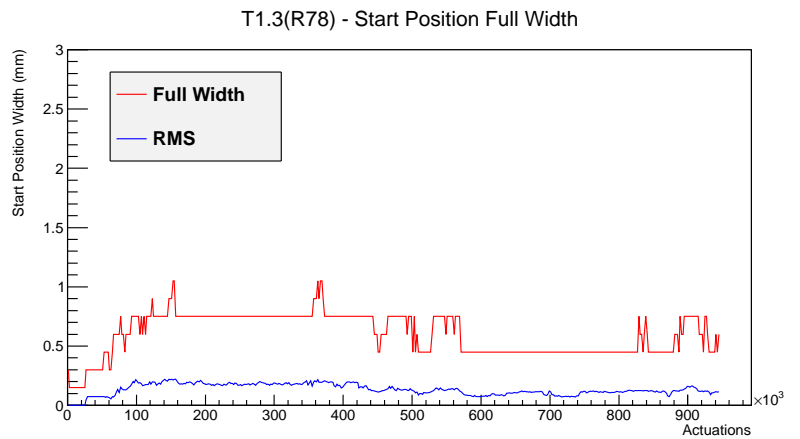

Target Performance Report - T1.3(R78)

Report Generated: May 10, 2012,

Last Actuation: 10/05/12 12:04:01

1 Operation Summary

	Last Shift	Total
Actuations:	69.3K	947.0 K
Quadrature Count errors:	0	1770
Fiber ADC errors:	0	0
BPS errors (during actuation):	0	3
(R78) Gaps > 3s & < 10s:	0	4
(R78) Gaps > 10s:	4	50
(R78) SP2 Corrections:	5	33
(R78) Capture Over/Under shoots:	8/65	365/430

2 Mechanical Performance

Starting position for the last 2000 actuations.

Starting position width over time.

Acceleration for the last 2000 actuations.

Acceleration over time. Normalised to a temperature 72C using the temperature data collected by the system.