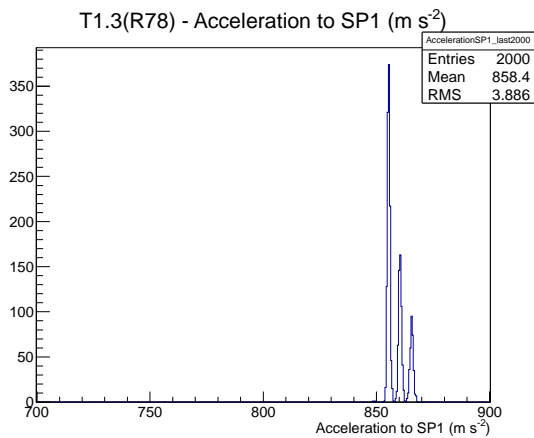

Target Performance Report - T1.3(R78)

Report Generated: May 10, 2012,

Last Actuation: 10/05/12 12:04:01

1 Operation Summary

	Last Shift	Total
Actuations:	69.3K	947.0 K
Quadrature Count errors:	0	1770
Fiber ADC errors:	0	0
BPS errors (during actuation):	0	3
(R78) Gaps > 3s & < 10s:	0	4
(R78) Gaps > 10s:	4	50
(R78) SP2 Corrections:	5	33
(R78) Capture Over/Under shoots:	8/65	365/430

2 Mechanical Performance

Starting position for the last 2000 actuations.

Starting position width over time.

Acceleration for the last 2000 actuations.

Acceleration over time. Normalised to a temperature 72C using the temperature data collected by the system.