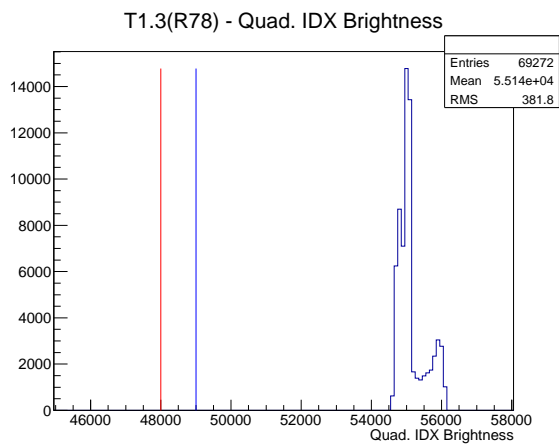

Target Performance Report - T1.3(R78)

Report Generated: May 10, 2012,

Last Actuation: 10/05/12 12:04:01

1 Operation Summary

	Last Shift	Total
Actuations:	69.3K	947.0 K
Quadrature Count errors:	0	1770
Fiber ADC errors:	0	0
BPS errors (during actuation):	0	3
(R78) Gaps > 3s & < 10s:	0	4
(R78) Gaps > 10s:	4	50
(R78) SP2 Corrections:	5	33
(R78) Capture Over/Under shoots:	8/65	365/430

2 Mechanical Performance

Starting position for the last 2000 actuations.

Starting position width over time.

Acceleration for the last 2000 actuations.

Acceleration over time. Normalised to a temperature 72C using the temperature data collected by the system.

3 Optical Performance

4 BPS Check