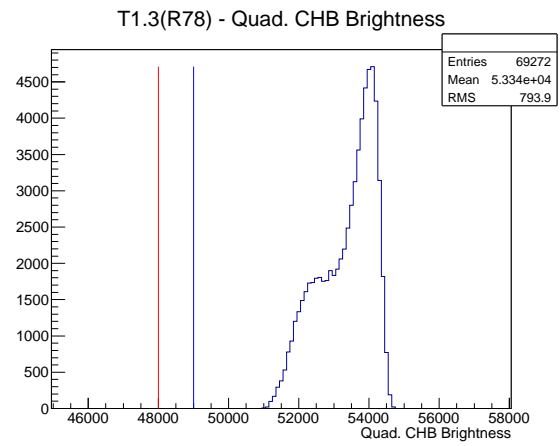

Target Performance Report - T1.3(R78)

Report Generated: May 10, 2012,

Last Actuation: 10/05/12 12:04:01

1 Operation Summary

	Last Shift	Total
Actuations:	69.3K	947.0 K
Quadrature Count errors:	0	1770
Fiber ADC errors:	0	0
BPS errors (during actuation):	0	3
(R78) Gaps > 3s & < 10s:	0	4
(R78) Gaps > 10s:	4	50
(R78) SP2 Corrections:	5	33
(R78) Capture Over/Under shoots:	8/65	365/430

2 Mechanical Performance

Starting position for the last 2000 actuations.

Starting position width over time.

Acceleration for the last 2000 actuations.

Acceleration over time. Normalised to a temperature 72C using the temperature data collected by the system.

3 Optical Performance

4 BPS Check