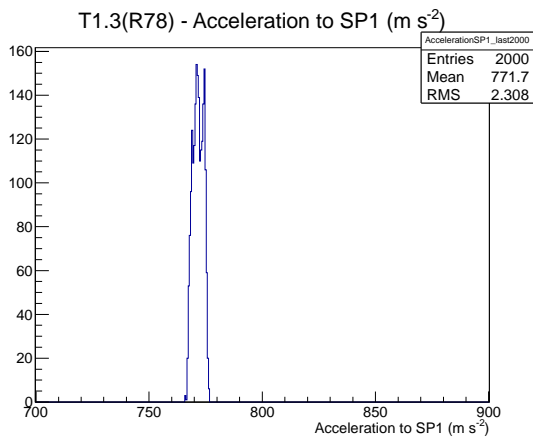

Target Performance Report - T1.3(R78)

Report Generated: May 8, 2012,
 Last Actuation: 08/05/12 11:31:56

1 Operation Summary

	Last Shift	Total
Actuations:	67.2K	810.2 K
Quadrature Count errors:	0	1768
Fiber ADC errors:	0	0
BPS errors (during actuation):	0	3
(R78) Gaps > 3s & < 10s:	0	4
(R78) Gaps > 10s:	2	44
(R78) SP2 Corrections:	1	26
(R78) Capture Over/Under shoots:	4/35	304/339

2 Mechanical Performance

Starting position for the last 2000 actuations.

Starting position width over time.

Acceleration for the last 2000 actuations.

Acceleration over time. Normalised to a temperature 72C using the temperature data collected by the system.