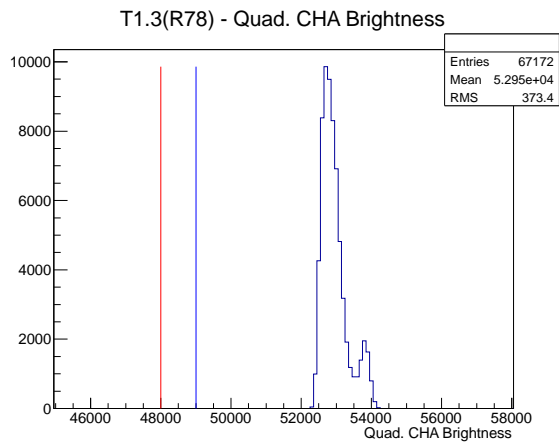

Target Performance Report - T1.3(R78)

Report Generated: May 8, 2012,
 Last Actuation: 08/05/12 11:31:56

1 Operation Summary

	Last Shift	Total
Actuations:	67.2K	810.2 K
Quadrature Count errors:	0	1768
Fiber ADC errors:	0	0
BPS errors (during actuation):	0	3
(R78) Gaps > 3s & < 10s:	0	4
(R78) Gaps > 10s:	2	44
(R78) SP2 Corrections:	1	26
(R78) Capture Over/Under shoots:	4/35	304/339

2 Mechanical Performance

Starting position for the last 2000 actuations.

Starting position width over time.

Acceleration for the last 2000 actuations.

Acceleration over time. Normalised to a temperature 72C using the temperature data collected by the system.

3 Optical Performance

4 BPS Check