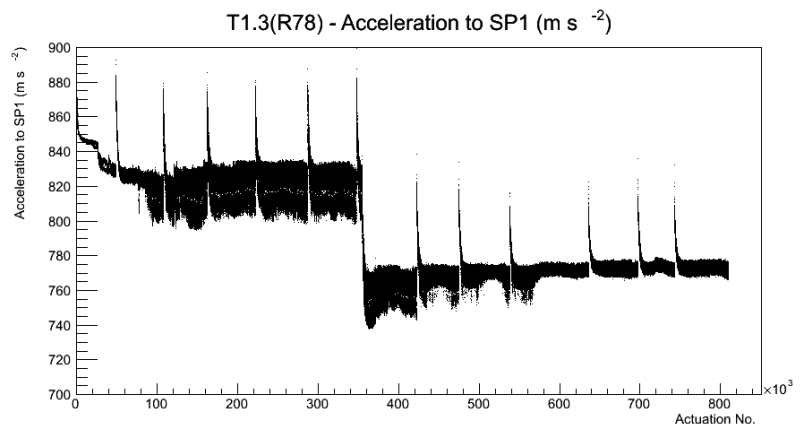

Target Performance Report - T1.3(R78)

Report Generated: May 8, 2012,
 Last Actuation: 08/05/12 11:31:56

1 Operation Summary

	Last Shift	Total
Actuations:	67.2K	810.2 K
Quadrature Count errors:	0	1768
Fiber ADC errors:	0	0
BPS errors (during actuation):	0	3
(R78) Gaps > 3s & < 10s:	0	4
(R78) Gaps > 10s:	2	44
(R78) SP2 Corrections:	1	26
(R78) Capture Over/Under shoots:	4/35	304/339

2 Mechanical Performance

Starting position for the last 2000 actuations.

Starting position width over time.

Acceleration for the last 2000 actuations.

Acceleration over time. Normalised to a temperature 72C using the temperature data collected by the system.

3 Optical Performance

4 BPS Check