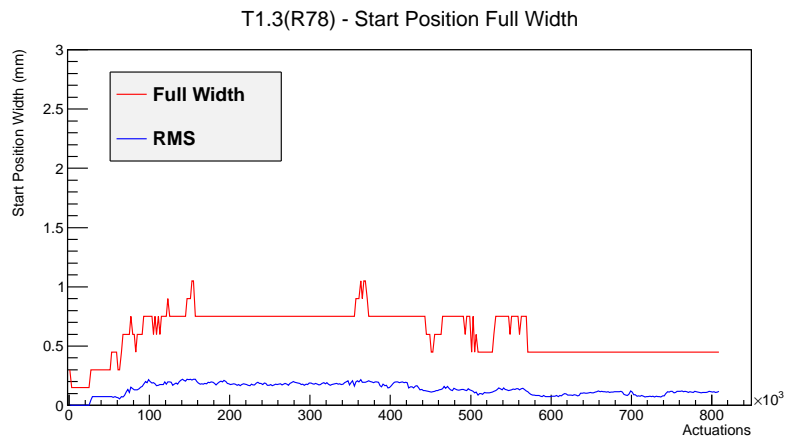

Target Performance Report - T1.3(R78)

Report Generated: May 8, 2012,
 Last Actuation: 08/05/12 11:31:56

1 Operation Summary

	Last Shift	Total
Actuations:	67.2K	810.2 K
Quadrature Count errors:	0	1768
Fiber ADC errors:	0	0
BPS errors (during actuation):	0	3
(R78) Gaps > 3s & < 10s:	0	4
(R78) Gaps > 10s:	2	44
(R78) SP2 Corrections:	1	26
(R78) Capture Over/Under shoots:	4/35	304/339

2 Mechanical Performance

Starting position for the last 2000 actuations.

Starting position width over time.

Acceleration for the last 2000 actuations.

Acceleration over time. Normalised to a temperature 72C using the temperature data collected by the system.