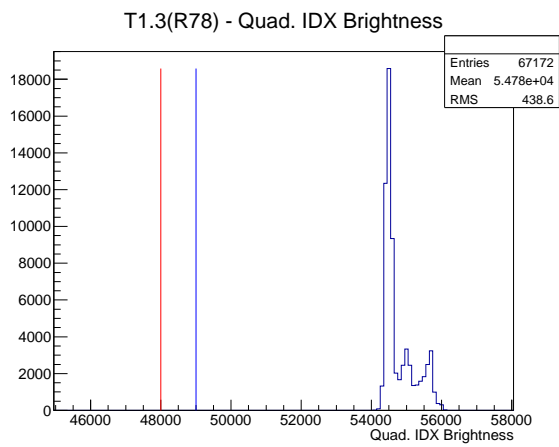

Target Performance Report - T1.3(R78)

Report Generated: May 8, 2012,
 Last Actuation: 08/05/12 11:31:56

1 Operation Summary

	Last Shift	Total
Actuations:	67.2K	810.2 K
Quadrature Count errors:	0	1768
Fiber ADC errors:	0	0
BPS errors (during actuation):	0	3
(R78) Gaps > 3s & < 10s:	0	4
(R78) Gaps > 10s:	2	44
(R78) SP2 Corrections:	1	26
(R78) Capture Over/Under shoots:	4/35	304/339

2 Mechanical Performance

Starting position for the last 2000 actuations.

Starting position width over time.

Acceleration for the last 2000 actuations.

Acceleration over time. Normalised to a temperature 72C using the temperature data collected by the system.

3 Optical Performance

4 BPS Check