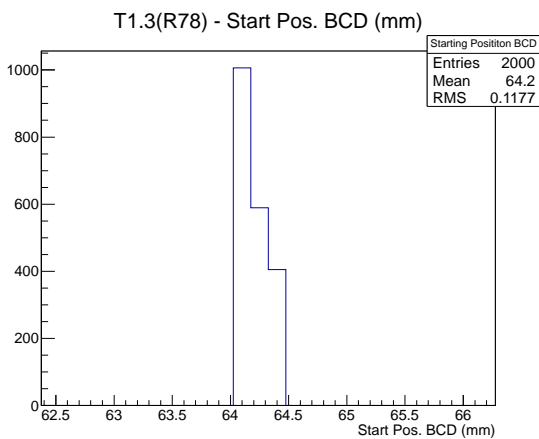

Target Performance Report - T1.3(R78)

Report Generated: May 8, 2012,
 Last Actuation: 08/05/12 11:31:56

1 Operation Summary

	Last Shift	Total
Actuations:	67.2K	810.2 K
Quadrature Count errors:	0	1768
Fiber ADC errors:	0	0
BPS errors (during actuation):	0	3
(R78) Gaps > 3s & < 10s:	0	4
(R78) Gaps > 10s:	2	44
(R78) SP2 Corrections:	1	26
(R78) Capture Over/Under shoots:	4/35	304/339

2 Mechanical Performance

Starting position for the last 2000 actuations.

Starting position width over time.

Acceleration for the last 2000 actuations.

Acceleration over time. Normalised to a temperature 72C using the temperature data collected by the system.

3 Optical Performance

4 BPS Check