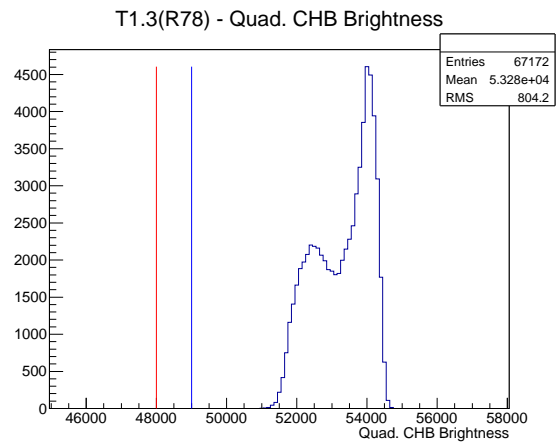

Target Performance Report - T1.3(R78)

Report Generated: May 8, 2012,
 Last Actuation: 08/05/12 11:31:56

1 Operation Summary

	Last Shift	Total
Actuations:	67.2K	810.2 K
Quadrature Count errors:	0	1768
Fiber ADC errors:	0	0
BPS errors (during actuation):	0	3
(R78) Gaps > 3s & < 10s:	0	4
(R78) Gaps > 10s:	2	44
(R78) SP2 Corrections:	1	26
(R78) Capture Over/Under shoots:	4/35	304/339

2 Mechanical Performance

Starting position for the last 2000 actuations.

Starting position width over time.

Acceleration for the last 2000 actuations.

Acceleration over time. Normalised to a temperature 72C using the temperature data collected by the system.

3 Optical Performance

4 BPS Check