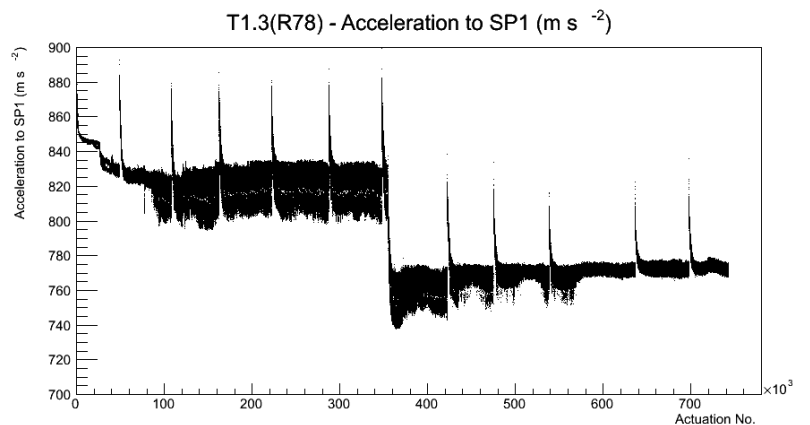

Target Performance Report - T1.3(R78)

Report Generated: May 7, 2012,
Last Actuation: 07/05/12 12:09:36

1 Operation Summary

	Last Shift	Total
Actuations:	45.5K	743.0 K
Quadrature Count errors:	0	1768
Fiber ADC errors:	0	0
BPS errors (during actuation):	0	3
(R78) Gaps > 3s & < 10s:	0	4
(R78) Gaps > 10s:	2	42
(R78) SP2 Corrections:	2	25
(R78) Capture Over/Under shoots:	4/34	266/34

2 Mechanical Performance

Starting position for the last 2000 actuations.

Starting position width over time.

Acceleration for the last 2000 actuations.

Acceleration over time. Normalised to a temperature 72C using the temperature data collected by the system.

3 Optical Performance

4 BPS Check