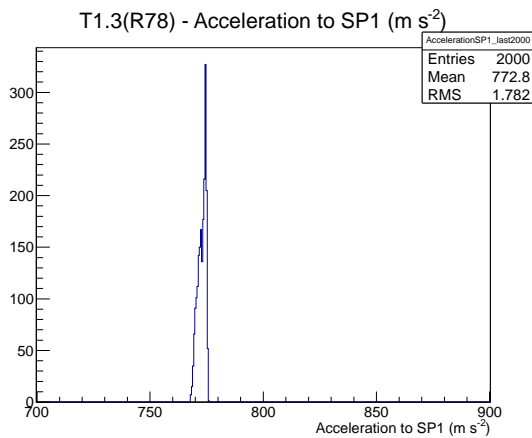

Target Performance Report - T1.3(R78)

Report Generated: May 7, 2012,
Last Actuation: 07/05/12 12:09:36

1 Operation Summary

	Last Shift	Total
Actuations:	45.5K	743.0 K
Quadrature Count errors:	0	1768
Fiber ADC errors:	0	0
BPS errors (during actuation):	0	3
(R78) Gaps > 3s & < 10s:	0	4
(R78) Gaps > 10s:	2	42
(R78) SP2 Corrections:	2	25
(R78) Capture Over/Under shoots:	4/34	266/34

2 Mechanical Performance

Starting position for the last 2000 actuations.

Starting position width over time.

Acceleration for the last 2000 actuations.

Acceleration over time. Normalised to a temperature 72C using the temperature data collected by the system.