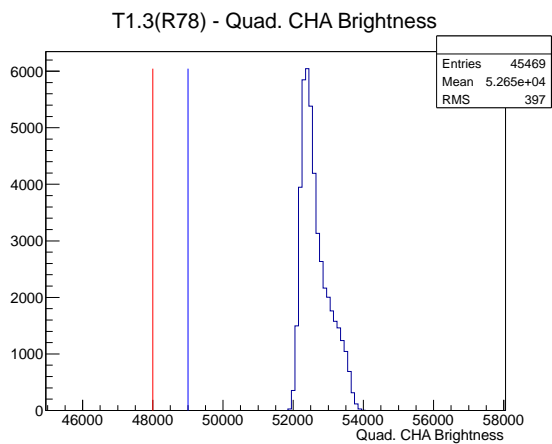

Target Performance Report - T1.3(R78)

Report Generated: May 7, 2012,
Last Actuation: 07/05/12 12:09:36

1 Operation Summary

	Last Shift	Total
Actuations:	45.5K	743.0 K
Quadrature Count errors:	0	1768
Fiber ADC errors:	0	0
BPS errors (during actuation):	0	3
(R78) Gaps > 3s & < 10s:	0	4
(R78) Gaps > 10s:	2	42
(R78) SP2 Corrections:	2	25
(R78) Capture Over/Under shoots:	4/34	266/34

2 Mechanical Performance

Starting position for the last 2000 actuations.

Starting position width over time.

Acceleration for the last 2000 actuations.

Acceleration over time. Normalised to a temperature 72C using the temperature data collected by the system.

3 Optical Performance

4 BPS Check