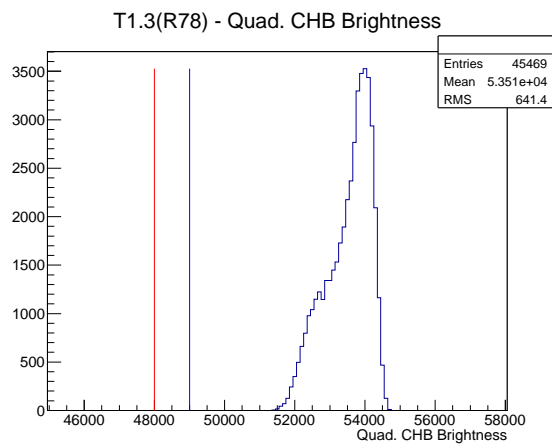

Target Performance Report - T1.3(R78)

Report Generated: May 7, 2012,
Last Actuation: 07/05/12 12:09:36

1 Operation Summary

	Last Shift	Total
Actuations:	45.5K	743.0 K
Quadrature Count errors:	0	1768
Fiber ADC errors:	0	0
BPS errors (during actuation):	0	3
(R78) Gaps > 3s & < 10s:	0	4
(R78) Gaps > 10s:	2	42
(R78) SP2 Corrections:	2	25
(R78) Capture Over/Under shoots:	4/34	266/34

2 Mechanical Performance

Starting position for the last 2000 actuations.

Starting position width over time.

Acceleration for the last 2000 actuations.

Acceleration over time. Normalised to a temperature 72C using the temperature data collected by the system.

3 Optical Performance

4 BPS Check