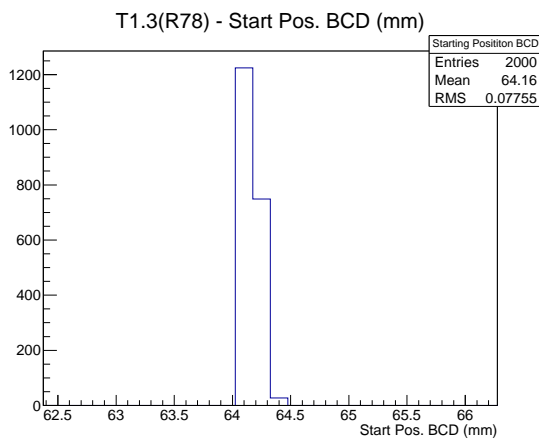

Target Performance Report - T1.3(R78)

Report Generated: May 7, 2012,
Last Actuation: 07/05/12 12:09:36

1 Operation Summary

	Last Shift	Total
Actuations:	45.5K	743.0 K
Quadrature Count errors:	0	1768
Fiber ADC errors:	0	0
BPS errors (during actuation):	0	3
(R78) Gaps > 3s & < 10s:	0	4
(R78) Gaps > 10s:	2	42
(R78) SP2 Corrections:	2	25
(R78) Capture Over/Under shoots:	4/34	266/34

2 Mechanical Performance

Starting position for the last 2000 actuations.

Starting position width over time.

Acceleration for the last 2000 actuations.

Acceleration over time. Normalised to a temperature 72C using the temperature data collected by the system.