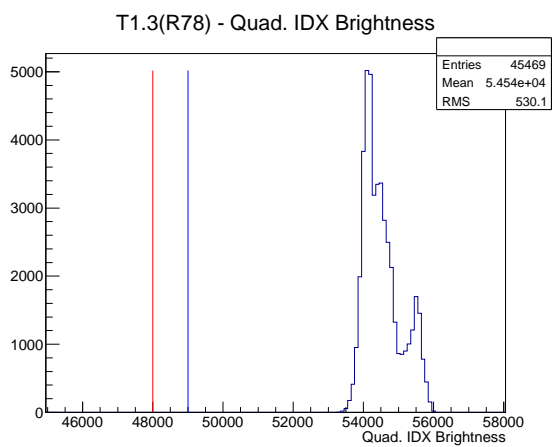

Target Performance Report - T1.3(R78)

Report Generated: May 7, 2012,
Last Actuation: 07/05/12 12:09:36

1 Operation Summary

	Last Shift	Total
Actuations:	45.5K	743.0 K
Quadrature Count errors:	0	1768
Fiber ADC errors:	0	0
BPS errors (during actuation):	0	3
(R78) Gaps > 3s & < 10s:	0	4
(R78) Gaps > 10s:	2	42
(R78) SP2 Corrections:	2	25
(R78) Capture Over/Under shoots:	4/34	266/34

2 Mechanical Performance

Starting position for the last 2000 actuations.

Starting position width over time.

Acceleration for the last 2000 actuations.

Acceleration over time. Normalised to a temperature 72C using the temperature data collected by the system.

3 Optical Performance

4 BPS Check