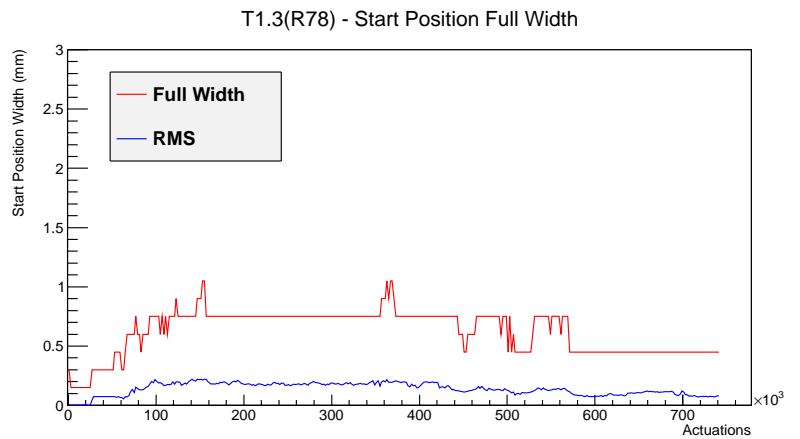

Target Performance Report - T1.3(R78)

Report Generated: May 7, 2012,
Last Actuation: 07/05/12 12:09:36

1 Operation Summary

	Last Shift	Total
Actuations:	45.5K	743.0 K
Quadrature Count errors:	0	1768
Fiber ADC errors:	0	0
BPS errors (during actuation):	0	3
(R78) Gaps > 3s & < 10s:	0	4
(R78) Gaps > 10s:	2	42
(R78) SP2 Corrections:	2	25
(R78) Capture Over/Under shoots:	4/34	266/34

2 Mechanical Performance

Starting position for the last 2000 actuations.

Starting position width over time.

Acceleration for the last 2000 actuations.

Acceleration over time. Normalised to a temperature 72C using the temperature data collected by the system.