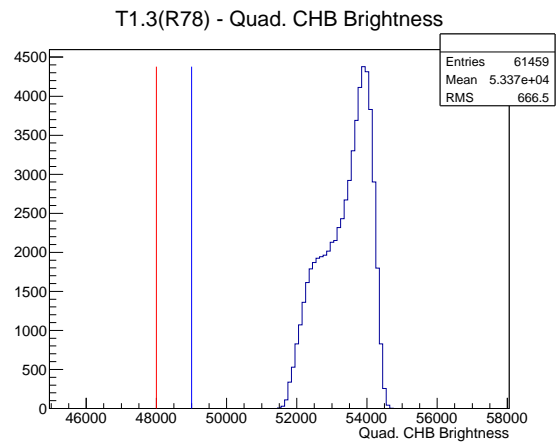

Target Performance Report - T1.3(R78)

Report Generated: May 6, 2012,
Last Actuation: 06/05/12 19:52:11

1 Operation Summary

	Last Shift	Total
Actuations:	61.5K	697.5 K
Quadrature Count errors:	0	1768
Fiber ADC errors:	0	0
BPS errors (during actuation):	0	3
(R78) Gaps > 3s & < 10s:	0	4
(R78) Gaps > 10s:	2	40
(R78) SP2 Corrections:	3	23
(R78) Capture Over/Under shoots:	6/108	154/108

2 Mechanical Performance

Starting position for the last 2000 actuations.

Starting position width over time.

Acceleration for the last 2000 actuations.

Acceleration over time. Normalised to a temperature 72C using the temperature data collected by the system.

3 Optical Performance

4 BPS Check