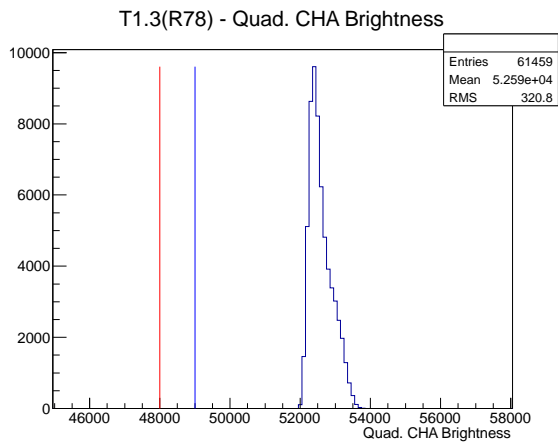

Target Performance Report - T1.3(R78)

Report Generated: May 6, 2012,
Last Actuation: 06/05/12 19:52:11

1 Operation Summary

	Last Shift	Total
Actuations:	61.5K	697.5 K
Quadrature Count errors:	0	1768
Fiber ADC errors:	0	0
BPS errors (during actuation):	0	3
(R78) Gaps > 3s & < 10s:	0	4
(R78) Gaps > 10s:	2	40
(R78) SP2 Corrections:	3	23
(R78) Capture Over/Under shoots:	6/108	154/108

2 Mechanical Performance

Starting position for the last 2000 actuations.

Starting position width over time.

Acceleration for the last 2000 actuations.

Acceleration over time. Normalised to a temperature 72C using the temperature data collected by the system.

3 Optical Performance

4 BPS Check