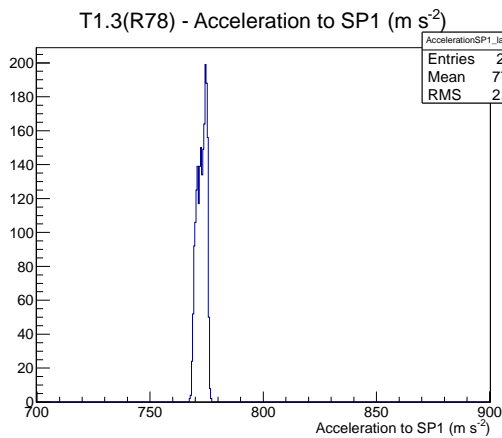

Target Performance Report - T1.3(R78)

Report Generated: May 6, 2012,
Last Actuation: 06/05/12 19:52:11

1 Operation Summary

	Last Shift	Total
Actuations:	61.5K	697.5 K
Quadrature Count errors:	0	1768
Fiber ADC errors:	0	0
BPS errors (during actuation):	0	3
(R78) Gaps > 3s & < 10s:	0	4
(R78) Gaps > 10s:	2	40
(R78) SP2 Corrections:	3	23
(R78) Capture Over/Under shoots:	6/108	154/108

2 Mechanical Performance

Starting position for the last 2000 actuations.

Starting position width over time.

Acceleration for the last 2000 actuations.

Acceleration over time. Normalised to a temperature 72C using the temperature data collected by the system.