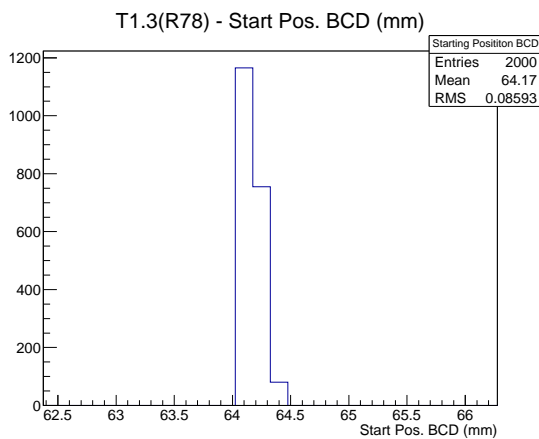

Target Performance Report - T1.3(R78)

Report Generated: May 6, 2012,
Last Actuation: 06/05/12 19:52:11

1 Operation Summary

	Last Shift	Total
Actuations:	61.5K	697.5 K
Quadrature Count errors:	0	1768
Fiber ADC errors:	0	0
BPS errors (during actuation):	0	3
(R78) Gaps > 3s & < 10s:	0	4
(R78) Gaps > 10s:	2	40
(R78) SP2 Corrections:	3	23
(R78) Capture Over/Under shoots:	6/108	154/108

2 Mechanical Performance

Starting position for the last 2000 actuations.

Starting position width over time.

Acceleration for the last 2000 actuations.

Acceleration over time. Normalised to a temperature 72C using the temperature data collected by the system.

3 Optical Performance

4 BPS Check