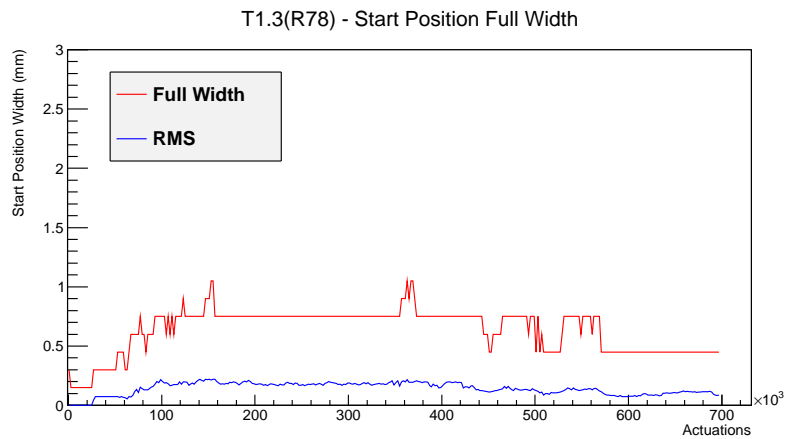

Target Performance Report - T1.3(R78)

Report Generated: May 6, 2012,
Last Actuation: 06/05/12 19:52:11

1 Operation Summary

	Last Shift	Total
Actuations:	61.5K	697.5 K
Quadrature Count errors:	0	1768
Fiber ADC errors:	0	0
BPS errors (during actuation):	0	3
(R78) Gaps > 3s & < 10s:	0	4
(R78) Gaps > 10s:	2	40
(R78) SP2 Corrections:	3	23
(R78) Capture Over/Under shoots:	6/108	154/108

2 Mechanical Performance

Starting position for the last 2000 actuations.

Starting position width over time.

Acceleration for the last 2000 actuations.

Acceleration over time. Normalised to a temperature 72C using the temperature data collected by the system.