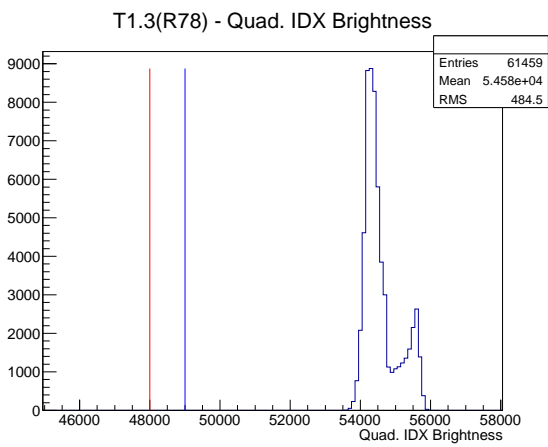

Target Performance Report - T1.3(R78)

Report Generated: May 6, 2012,
Last Actuation: 06/05/12 19:52:11

1 Operation Summary

	Last Shift	Total
Actuations:	61.5K	697.5 K
Quadrature Count errors:	0	1768
Fiber ADC errors:	0	0
BPS errors (during actuation):	0	3
(R78) Gaps > 3s & < 10s:	0	4
(R78) Gaps > 10s:	2	40
(R78) SP2 Corrections:	3	23
(R78) Capture Over/Under shoots:	6/108	154/108

2 Mechanical Performance

Starting position for the last 2000 actuations.

Starting position width over time.

Acceleration for the last 2000 actuations.

Acceleration over time. Normalised to a temperature 72C using the temperature data collected by the system.

3 Optical Performance

4 BPS Check