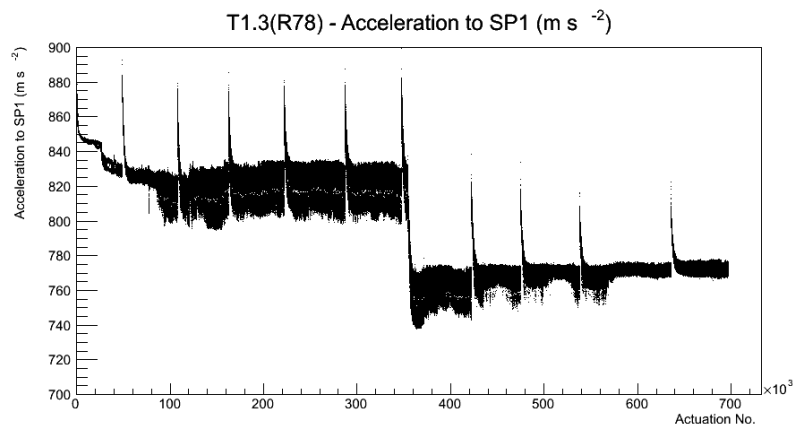

Target Performance Report - T1.3(R78)

Report Generated: May 6, 2012,
Last Actuation: 06/05/12 19:52:11

1 Operation Summary

	Last Shift	Total
Actuations:	61.5K	697.5 K
Quadrature Count errors:	0	1768
Fiber ADC errors:	0	0
BPS errors (during actuation):	0	3
(R78) Gaps > 3s & < 10s:	0	4
(R78) Gaps > 10s:	2	40
(R78) SP2 Corrections:	3	23
(R78) Capture Over/Under shoots:	6/108	154/108

2 Mechanical Performance

Starting position for the last 2000 actuations.

Starting position width over time.

Acceleration for the last 2000 actuations.

Acceleration over time. Normalised to a temperature 72C using the temperature data collected by the system.

3 Optical Performance

4 BPS Check