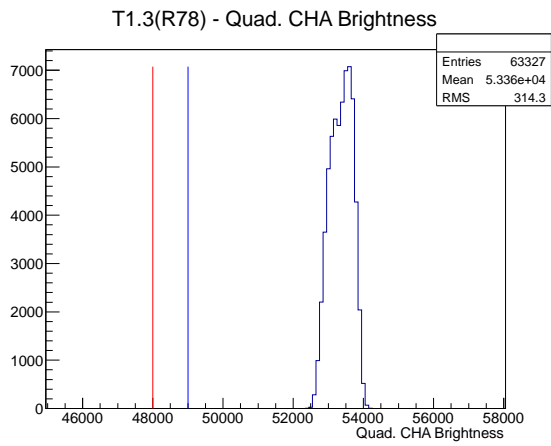

Target Performance Report - T1.3(R78)

Report Generated: May 4, 2012,

Last Actuation: 04/05/12 12:38:21

1 Operation Summary

	Last Shift	Total
Actuations:	63.3K	538.1 K
Quadrature Count errors:	0	1768
Fiber ADC errors:	0	0
BPS errors (during actuation):	0	3
(R78) Gaps > 3s & < 10s:	0	4
(R78) Gaps > 10s:	2	36
(R78) SP2 Corrections:	1	20
(R78) Capture Over/Under shoots:	4/5	142/5

2 Mechanical Performance

Starting position for the last 2000 actuations.

Starting position width over time.

Acceleration for the last 2000 actuations.

Acceleration over time. Normalised to a temperature 72C using the temperature data collected by the system.

3 Optical Performance

4 BPS Check