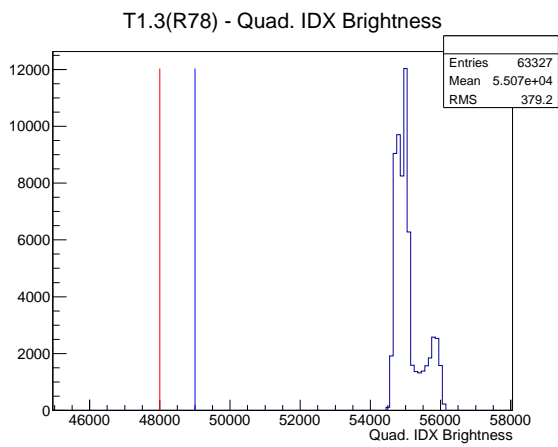

Target Performance Report - T1.3(R78)

Report Generated: May 4, 2012,

Last Actuation: 04/05/12 12:38:21

1 Operation Summary

	Last Shift	Total
Actuations:	63.3K	538.1 K
Quadrature Count errors:	0	1768
Fiber ADC errors:	0	0
BPS errors (during actuation):	0	3
(R78) Gaps > 3s & < 10s:	0	4
(R78) Gaps > 10s:	2	36
(R78) SP2 Corrections:	1	20
(R78) Capture Over/Under shoots:	4/5	142/5

2 Mechanical Performance

Starting position for the last 2000 actuations.

Starting position width over time.

Acceleration for the last 2000 actuations.

Acceleration over time. Normalised to a temperature 72C using the temperature data collected by the system.

3 Optical Performance

4 BPS Check