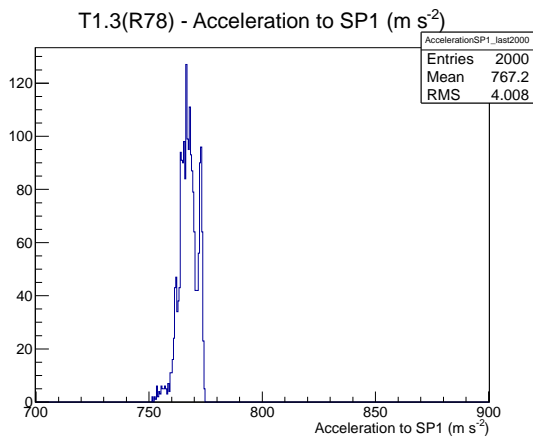

Target Performance Report - T1.3(R78)

Report Generated: May 4, 2012,

Last Actuation: 04/05/12 12:38:21

1 Operation Summary

	Last Shift	Total
Actuations:	63.3K	538.1 K
Quadrature Count errors:	0	1768
Fiber ADC errors:	0	0
BPS errors (during actuation):	0	3
(R78) Gaps > 3s & < 10s:	0	4
(R78) Gaps > 10s:	2	36
(R78) SP2 Corrections:	1	20
(R78) Capture Over/Under shoots:	4/5	142/5

2 Mechanical Performance

Starting position for the last 2000 actuations.

Starting position width over time.

Acceleration for the last 2000 actuations.

Acceleration over time. Normalised to a temperature 72C using the temperature data collected by the system.