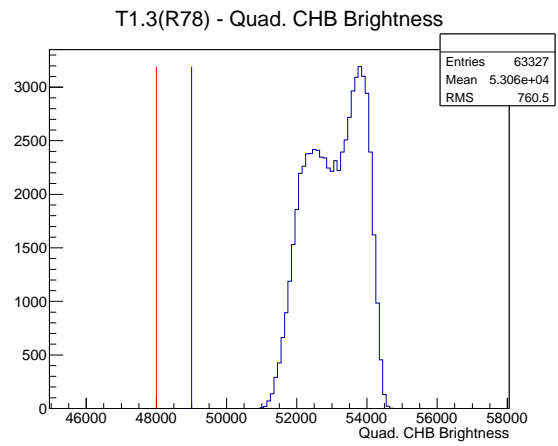

Target Performance Report - T1.3(R78)

Report Generated: May 4, 2012,

Last Actuation: 04/05/12 12:38:21

1 Operation Summary

	Last Shift	Total
Actuations:	63.3K	538.1 K
Quadrature Count errors:	0	1768
Fiber ADC errors:	0	0
BPS errors (during actuation):	0	3
(R78) Gaps > 3s & < 10s:	0	4
(R78) Gaps > 10s:	2	36
(R78) SP2 Corrections:	1	20
(R78) Capture Over/Under shoots:	4/5	142/5

2 Mechanical Performance

Starting position for the last 2000 actuations.

Starting position width over time.

Acceleration for the last 2000 actuations.

Acceleration over time. Normalised to a temperature 72C using the temperature data collected by the system.

3 Optical Performance

4 BPS Check