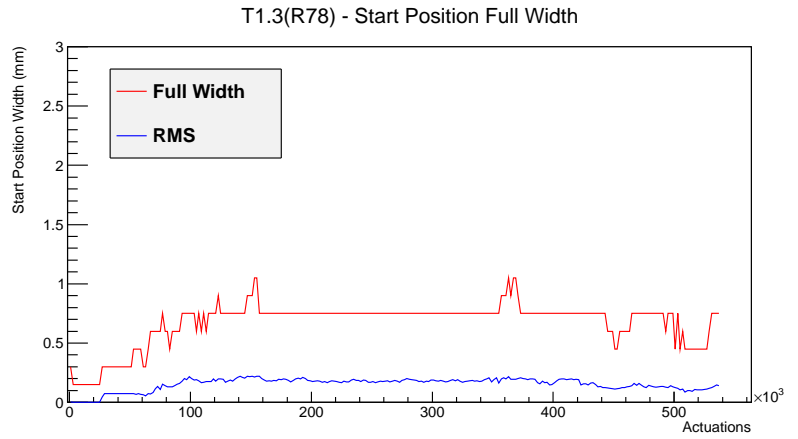

Target Performance Report - T1.3(R78)

Report Generated: May 4, 2012,

Last Actuation: 04/05/12 12:38:21

1 Operation Summary

	Last Shift	Total
Actuations:	63.3K	538.1 K
Quadrature Count errors:	0	1768
Fiber ADC errors:	0	0
BPS errors (during actuation):	0	3
(R78) Gaps > 3s & < 10s:	0	4
(R78) Gaps > 10s:	2	36
(R78) SP2 Corrections:	1	20
(R78) Capture Over/Under shoots:	4/5	142/5

2 Mechanical Performance

Starting position for the last 2000 actuations.

Starting position width over time.

Acceleration for the last 2000 actuations.

Acceleration over time. Normalised to a temperature 72C using the temperature data collected by the system.