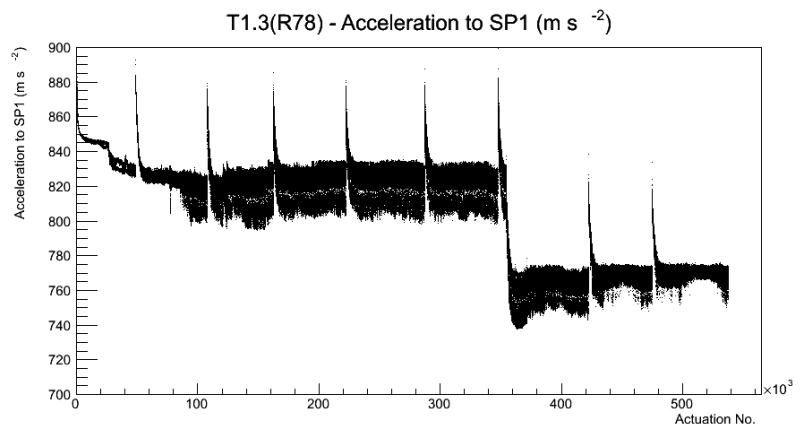

2 Mechanical Performance

Starting position for the last 2000 actuations.

Starting position width over time.

Acceleration for the last 2000 actuations.

Acceleration over time. Normalised to a temperature 72C using the temperature data collected by the system.

3 Optical Performance

4 BPS Check