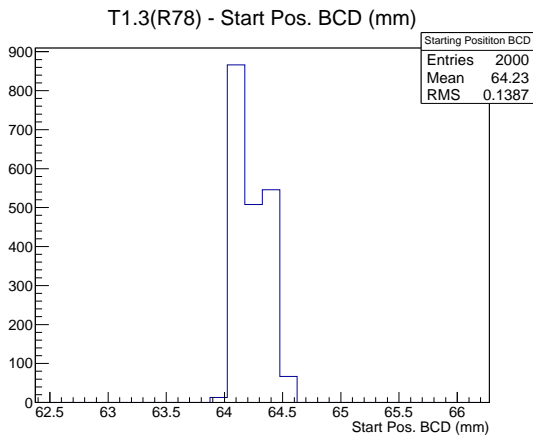

Target Performance Report - T1.3(R78)

Report Generated: May 4, 2012,

Last Actuation: 04/05/12 12:38:21

1 Operation Summary

	Last Shift	Total
Actuations:	63.3K	538.1 K
Quadrature Count errors:	0	1768
Fiber ADC errors:	0	0
BPS errors (during actuation):	0	3
(R78) Gaps > 3s & < 10s:	0	4
(R78) Gaps > 10s:	2	36
(R78) SP2 Corrections:	1	20
(R78) Capture Over/Under shoots:	4/5	142/5

2 Mechanical Performance

Starting position for the last 2000 actuations.

Starting position width over time.

Acceleration for the last 2000 actuations.

Acceleration over time. Normalised to a temperature 72C using the temperature data collected by the system.

3 Optical Performance

4 BPS Check