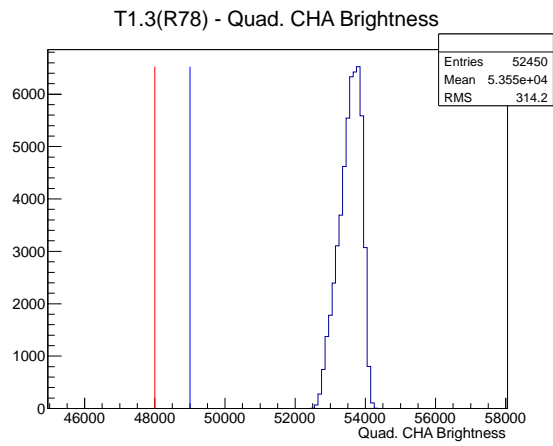

Target Performance Report - T1.3(R78)

Report Generated: May 3, 2012,
 Last Actuation: 03/05/12 13:40:34

1 Operation Summary

	Last Shift	Total
Actuations:	52.5K	474.7 K
Quadrature Count errors:	0	1768
Fiber ADC errors:	0	0
BPS errors (during actuation):	0	3
(R78) Gaps > 3s & < 10s:	0	4
(R78) Gaps > 10s:	2	34
(R78) SP2 Corrections:	1	19
(R78) Capture Over/Under shoots:	3/14	125/14

2 Mechanical Performance

Starting position for the last 2000 actuations.

Starting position width over time.

Acceleration for the last 2000 actuations.

Acceleration over time. Normalised to a temperature 72C using the temperature data collected by the system.

3 Optical Performance

4 BPS Check