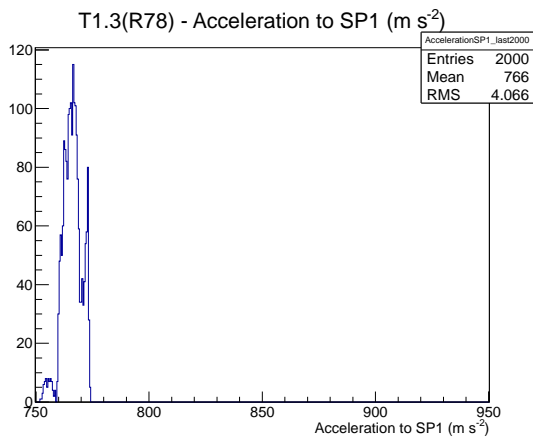

Target Performance Report - T1.3(R78)

Report Generated: May 3, 2012,
 Last Actuation: 03/05/12 13:40:34

1 Operation Summary

	Last Shift	Total
Actuations:	52.5K	474.7 K
Quadrature Count errors:	0	1768
Fiber ADC errors:	0	0
BPS errors (during actuation):	0	3
(R78) Gaps > 3s & < 10s:	0	4
(R78) Gaps > 10s:	2	34
(R78) SP2 Corrections:	1	19
(R78) Capture Over/Under shoots:	3/14	125/14

2 Mechanical Performance

Starting position for the last 2000 actuations.

Starting position width over time.

Acceleration for the last 2000 actuations.

Acceleration over time. Normalised to a temperature 72C using the temperature data collected by the system.