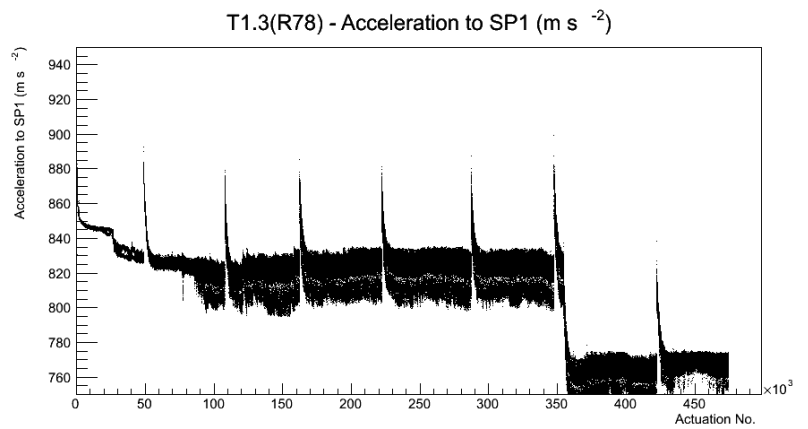

2 Mechanical Performance

Starting position for the last 2000 actuations.

Starting position width over time.

Acceleration for the last 2000 actuations.

Acceleration over time. Normalised to a temperature 72C using the temperature data collected by the system.

3 Optical Performance

4 BPS Check