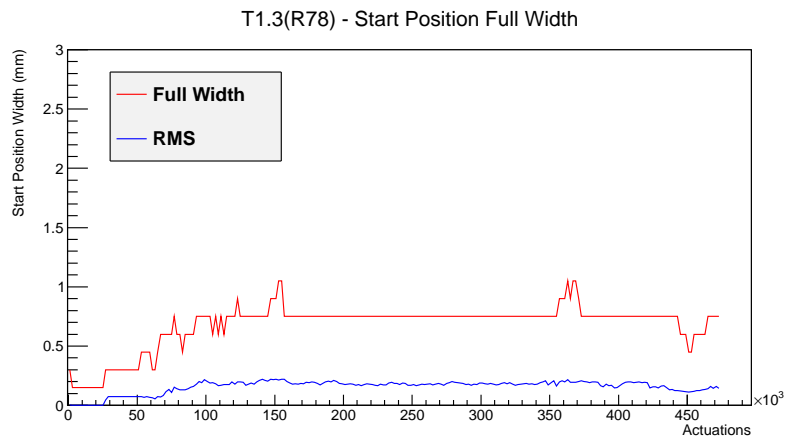

Target Performance Report - T1.3(R78)

Report Generated: May 3, 2012,
 Last Actuation: 03/05/12 13:40:34

1 Operation Summary

	Last Shift	Total
Actuations:	52.5K	474.7 K
Quadrature Count errors:	0	1768
Fiber ADC errors:	0	0
BPS errors (during actuation):	0	3
(R78) Gaps > 3s & < 10s:	0	4
(R78) Gaps > 10s:	2	34
(R78) SP2 Corrections:	1	19
(R78) Capture Over/Under shoots:	3/14	125/14

2 Mechanical Performance

Starting position for the last 2000 actuations.

Starting position width over time.

Acceleration for the last 2000 actuations.

Acceleration over time. Normalised to a temperature 72C using the temperature data collected by the system.