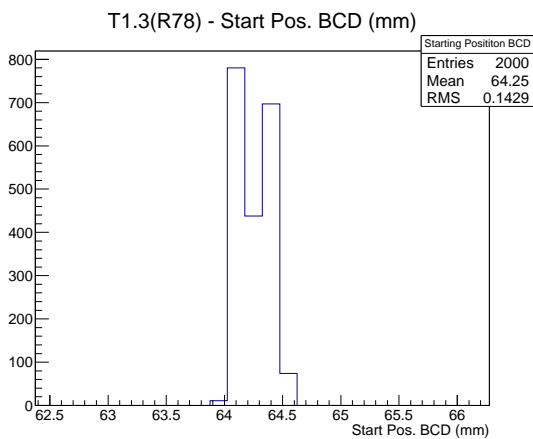

Target Performance Report - T1.3(R78)

Report Generated: May 3, 2012,
 Last Actuation: 03/05/12 13:40:34

1 Operation Summary

	Last Shift	Total
Actuations:	52.5K	474.7 K
Quadrature Count errors:	0	1768
Fiber ADC errors:	0	0
BPS errors (during actuation):	0	3
(R78) Gaps > 3s & < 10s:	0	4
(R78) Gaps > 10s:	2	34
(R78) SP2 Corrections:	1	19
(R78) Capture Over/Under shoots:	3/14	125/14

2 Mechanical Performance

Starting position for the last 2000 actuations.

Starting position width over time.

Acceleration for the last 2000 actuations.

Acceleration over time. Normalised to a temperature 72C using the temperature data collected by the system.

3 Optical Performance

4 BPS Check