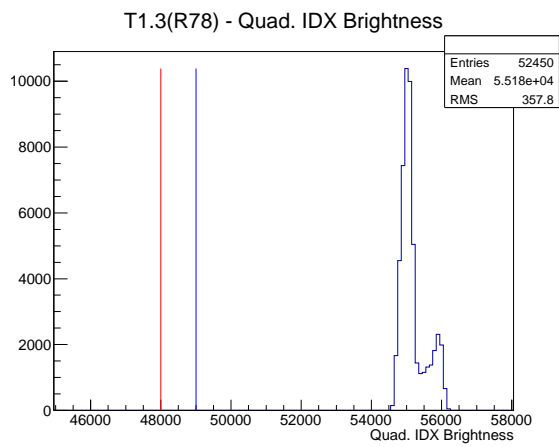

Target Performance Report - T1.3(R78)

Report Generated: May 3, 2012,
 Last Actuation: 03/05/12 13:40:34

1 Operation Summary

	Last Shift	Total
Actuations:	52.5K	474.7 K
Quadrature Count errors:	0	1768
Fiber ADC errors:	0	0
BPS errors (during actuation):	0	3
(R78) Gaps > 3s & < 10s:	0	4
(R78) Gaps > 10s:	2	34
(R78) SP2 Corrections:	1	19
(R78) Capture Over/Under shoots:	3/14	125/14

2 Mechanical Performance

Starting position for the last 2000 actuations.

Starting position width over time.

Acceleration for the last 2000 actuations.

Acceleration over time. Normalised to a temperature 72C using the temperature data collected by the system.

3 Optical Performance

4 BPS Check