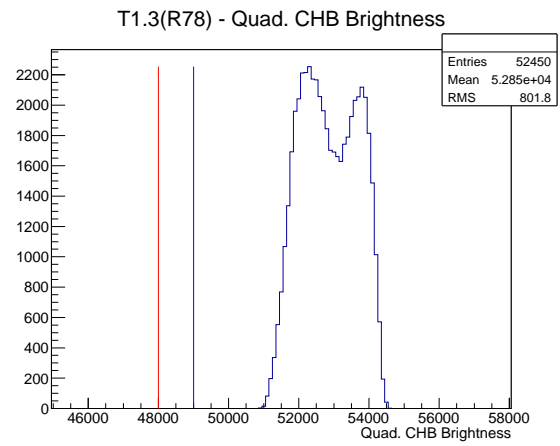

Target Performance Report - T1.3(R78)

Report Generated: May 3, 2012,
 Last Actuation: 03/05/12 13:40:34

1 Operation Summary

	Last Shift	Total
Actuations:	52.5K	474.7 K
Quadrature Count errors:	0	1768
Fiber ADC errors:	0	0
BPS errors (during actuation):	0	3
(R78) Gaps > 3s & < 10s:	0	4
(R78) Gaps > 10s:	2	34
(R78) SP2 Corrections:	1	19
(R78) Capture Over/Under shoots:	3/14	125/14

2 Mechanical Performance

Starting position for the last 2000 actuations.

Starting position width over time.

Acceleration for the last 2000 actuations.

Acceleration over time. Normalised to a temperature 72C using the temperature data collected by the system.

3 Optical Performance

4 BPS Check