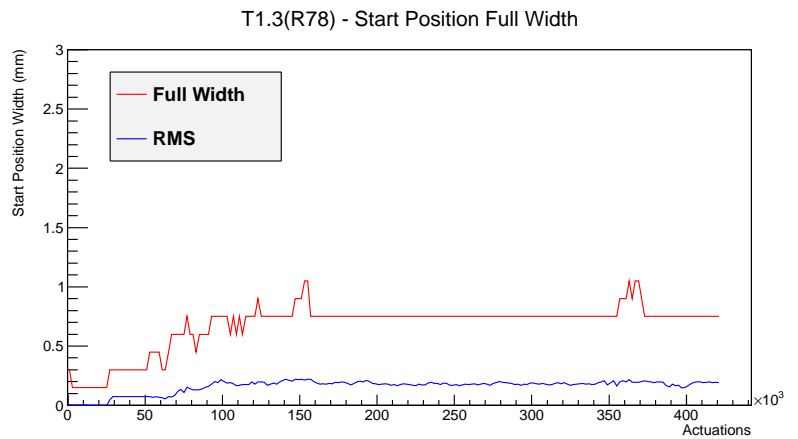

Target Performance Report - T1.3(R78)

Report Generated: May 2, 2012,
Last Actuation: 02/05/12 17:06:29

1 Operation Summary

	Last Shift	Total
Actuations:	67.9K	422.3 K
Quadrature Count errors:	0	1768
Fiber ADC errors:	0	0
BPS errors (during actuation):	0	3
(R78) Gaps > 3s & < 10s:	0	4
(R78) Gaps > 10s:	2	32
(R78) SP2 Corrections:	12	18
(R78) Capture Over/Under shoots:	29/91	31/91

2 Mechanical Performance

Starting position for the last 2000 actuations.

Starting position width over time.

Acceleration for the last 2000 actuations.

Acceleration over time. Normalised to a temperature 72C using the temperature data collected by the system.