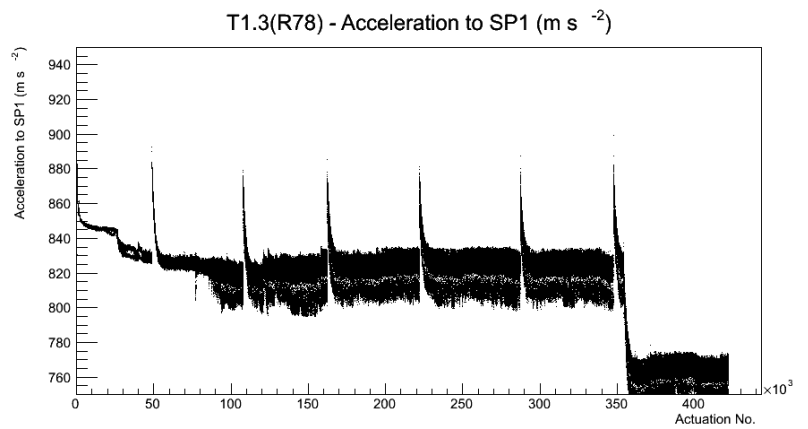

2 Mechanical Performance

Starting position for the last 2000 actuations.

Starting position width over time.

Acceleration for the last 2000 actuations.

Acceleration over time. Normalised to a temperature 72C using the temperature data collected by the system.

3 Optical Performance

4 BPS Check