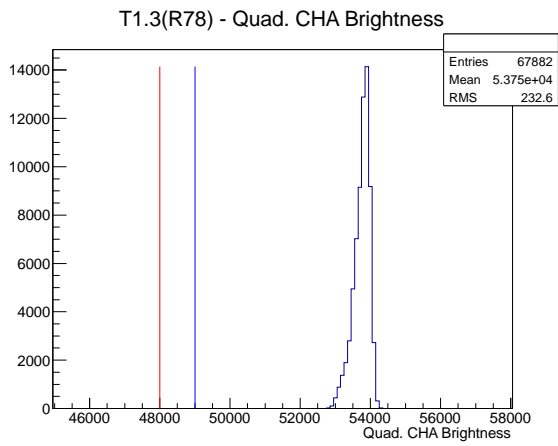

Target Performance Report - T1.3(R78)

Report Generated: May 2, 2012,
Last Actuation: 02/05/12 17:06:29

1 Operation Summary

	Last Shift	Total
Actuations:	67.9K	422.3 K
Quadrature Count errors:	0	1768
Fiber ADC errors:	0	0
BPS errors (during actuation):	0	3
(R78) Gaps > 3s & < 10s:	0	4
(R78) Gaps > 10s:	2	32
(R78) SP2 Corrections:	12	18
(R78) Capture Over/Under shoots:	29/91	31/91

2 Mechanical Performance

Starting position for the last 2000 actuations.

Starting position width over time.

Acceleration for the last 2000 actuations.

Acceleration over time. Normalised to a temperature 72C using the temperature data collected by the system.

3 Optical Performance

4 BPS Check