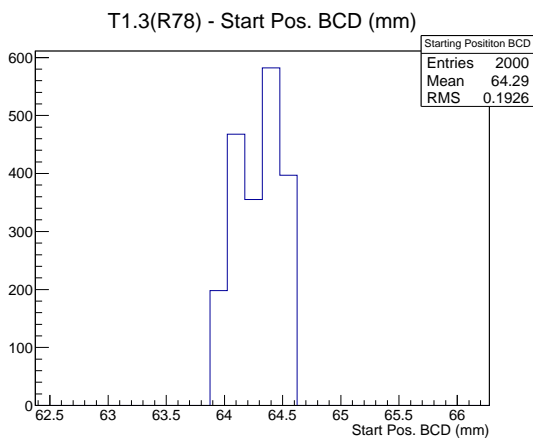

Target Performance Report - T1.3(R78)

Report Generated: May 2, 2012,
Last Actuation: 02/05/12 17:06:29

1 Operation Summary

	Last Shift	Total
Actuations:	67.9K	422.3 K
Quadrature Count errors:	0	1768
Fiber ADC errors:	0	0
BPS errors (during actuation):	0	3
(R78) Gaps > 3s & < 10s:	0	4
(R78) Gaps > 10s:	2	32
(R78) SP2 Corrections:	12	18
(R78) Capture Over/Under shoots:	29/91	31/91

2 Mechanical Performance

Starting position for the last 2000 actuations.

Starting position width over time.

Acceleration for the last 2000 actuations.

Acceleration over time. Normalised to a temperature 72C using the temperature data collected by the system.

3 Optical Performance

4 BPS Check