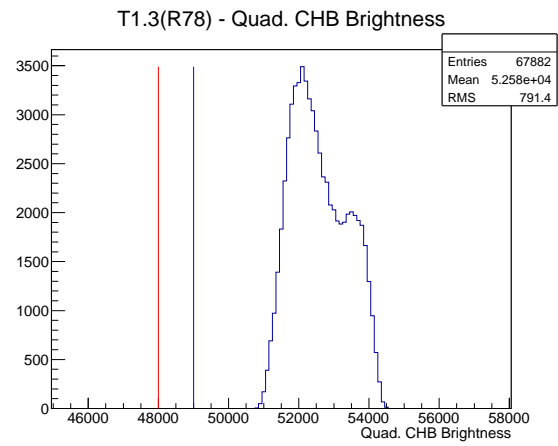

Target Performance Report - T1.3(R78)

Report Generated: May 2, 2012,
Last Actuation: 02/05/12 17:06:29

1 Operation Summary

	Last Shift	Total
Actuations:	67.9K	422.3 K
Quadrature Count errors:	0	1768
Fiber ADC errors:	0	0
BPS errors (during actuation):	0	3
(R78) Gaps > 3s & < 10s:	0	4
(R78) Gaps > 10s:	2	32
(R78) SP2 Corrections:	12	18
(R78) Capture Over/Under shoots:	29/91	31/91

2 Mechanical Performance

Starting position for the last 2000 actuations.

Starting position width over time.

Acceleration for the last 2000 actuations.

Acceleration over time. Normalised to a temperature 72C using the temperature data collected by the system.

3 Optical Performance

4 BPS Check