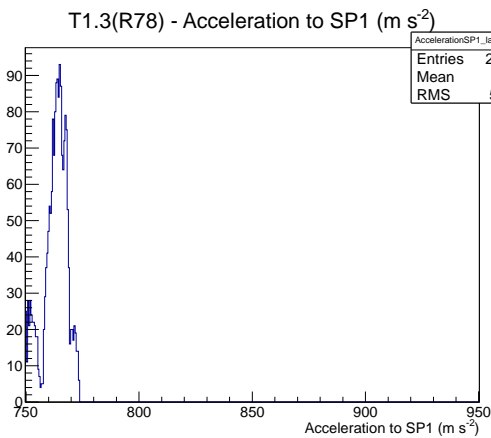

Target Performance Report - T1.3(R78)

Report Generated: May 2, 2012,
Last Actuation: 02/05/12 17:06:29

1 Operation Summary

	Last Shift	Total
Actuations:	67.9K	422.3 K
Quadrature Count errors:	0	1768
Fiber ADC errors:	0	0
BPS errors (during actuation):	0	3
(R78) Gaps > 3s & < 10s:	0	4
(R78) Gaps > 10s:	2	32
(R78) SP2 Corrections:	12	18
(R78) Capture Over/Under shoots:	29/91	31/91

2 Mechanical Performance

Starting position for the last 2000 actuations.

Starting position width over time.

Acceleration for the last 2000 actuations.

Acceleration over time. Normalised to a temperature 72C using the temperature data collected by the system.