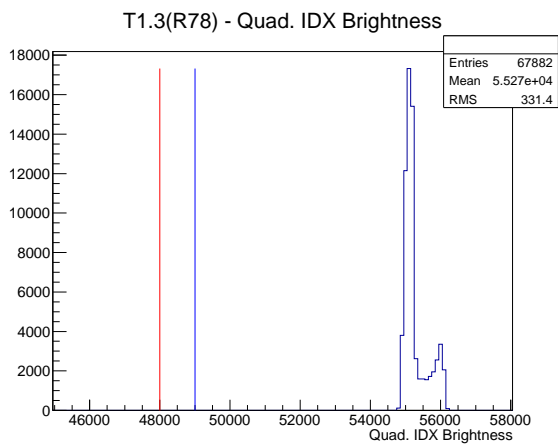

Target Performance Report - T1.3(R78)

Report Generated: May 2, 2012,
Last Actuation: 02/05/12 17:06:29

1 Operation Summary

	Last Shift	Total
Actuations:	67.9K	422.3 K
Quadrature Count errors:	0	1768
Fiber ADC errors:	0	0
BPS errors (during actuation):	0	3
(R78) Gaps > 3s & < 10s:	0	4
(R78) Gaps > 10s:	2	32
(R78) SP2 Corrections:	12	18
(R78) Capture Over/Under shoots:	29/91	31/91

2 Mechanical Performance

Starting position for the last 2000 actuations.

Starting position width over time.

Acceleration for the last 2000 actuations.

Acceleration over time. Normalised to a temperature 72C using the temperature data collected by the system.

3 Optical Performance

4 BPS Check