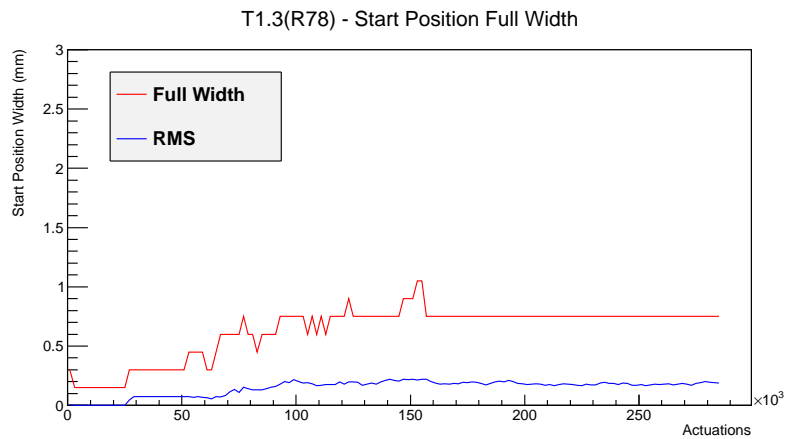

Target Performance Report - T1.3(R78)

Report Generated: April 23, 2012,

Last Actuation: 23/04/12 12:08:34

1 Operation Summary

	Last Shift	Total
Actuations:	65.2K	287.3 K
Quadrature Count errors:	0	1767
Fiber ADC errors:	0	0
BPS errors (during actuation):	0	2
(R78) Gaps > 3s & < 10s:	0	4
(R78) Gaps > 10s:	2	26
(R78) SP2 Corrections:	0	5
(R78) Capture Over/Under shoots:	0/0	1/0

2 Mechanical Performance

Starting position for the last 2000 actuations.

Starting position width over time.

Acceleration for the last 2000 actuations.

Acceleration over time. Normalised to a temperature 72C using the temperature data collected by the system.