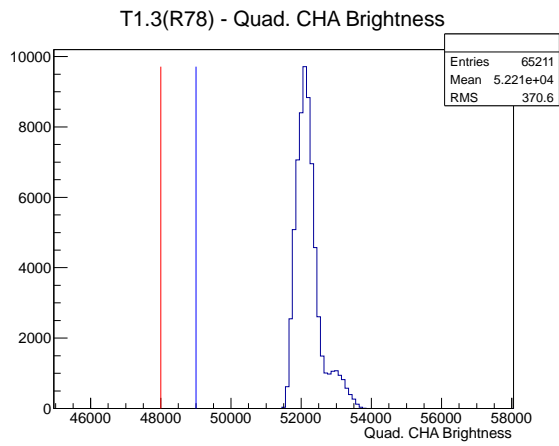

Target Performance Report - T1.3(R78)

Report Generated: April 23, 2012,

Last Actuation: 23/04/12 12:08:34

1 Operation Summary

	Last Shift	Total
Actuations:	65.2K	287.3 K
Quadrature Count errors:	0	1767
Fiber ADC errors:	0	0
BPS errors (during actuation):	0	2
(R78) Gaps > 3s & < 10s:	0	4
(R78) Gaps > 10s:	2	26
(R78) SP2 Corrections:	0	5
(R78) Capture Over/Under shoots:	0/0	1/0

2 Mechanical Performance

Starting position for the last 2000 actuations.

Starting position width over time.

Acceleration for the last 2000 actuations.

Acceleration over time. Normalised to a temperature 72C using the temperature data collected by the system.

3 Optical Performance

4 BPS Check