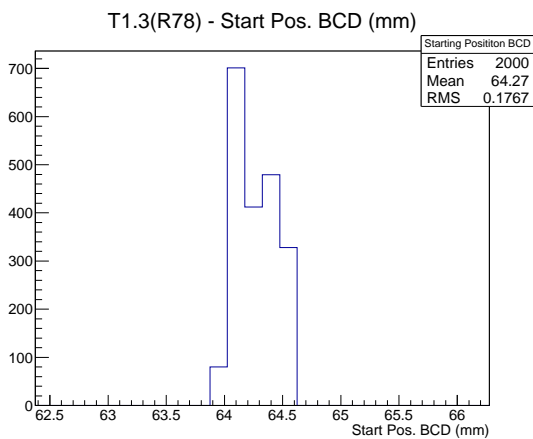

Target Performance Report - T1.3(R78)

Report Generated: April 23, 2012,

Last Actuation: 23/04/12 12:08:34

1 Operation Summary

	Last Shift	Total
Actuations:	65.2K	287.3 K
Quadrature Count errors:	0	1767
Fiber ADC errors:	0	0
BPS errors (during actuation):	0	2
(R78) Gaps > 3s & < 10s:	0	4
(R78) Gaps > 10s:	2	26
(R78) SP2 Corrections:	0	5
(R78) Capture Over/Under shoots:	0/0	1/0

2 Mechanical Performance

Starting position for the last 2000 actuations.

Starting position width over time.

Acceleration for the last 2000 actuations.

Acceleration over time. Normalised to a temperature 72C using the temperature data collected by the system.

3 Optical Performance

4 BPS Check