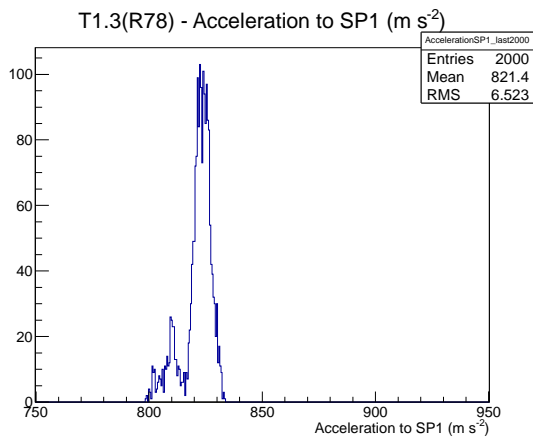

Target Performance Report - T1.3(R78)

Report Generated: April 23, 2012,

Last Actuation: 23/04/12 12:08:34

1 Operation Summary

	Last Shift	Total
Actuations:	65.2K	287.3 K
Quadrature Count errors:	0	1767
Fiber ADC errors:	0	0
BPS errors (during actuation):	0	2
(R78) Gaps > 3s & < 10s:	0	4
(R78) Gaps > 10s:	2	26
(R78) SP2 Corrections:	0	5
(R78) Capture Over/Under shoots:	0/0	1/0

2 Mechanical Performance

Starting position for the last 2000 actuations.

Starting position width over time.

Acceleration for the last 2000 actuations.

Acceleration over time. Normalised to a temperature 72C using the temperature data collected by the system.