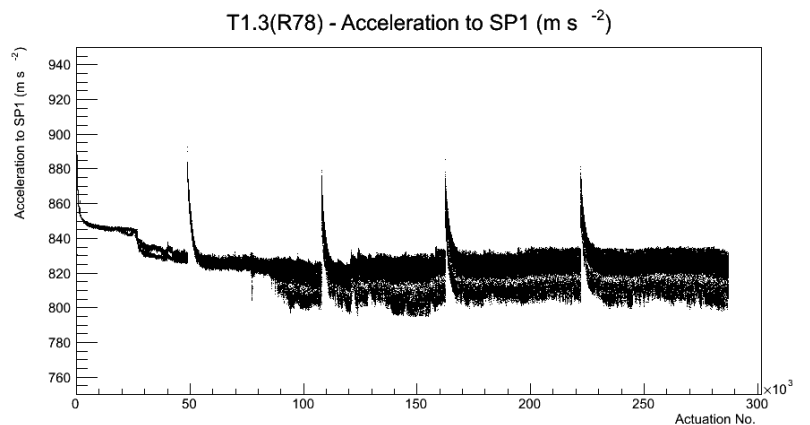

Target Performance Report - T1.3(R78)

Report Generated: April 23, 2012,

Last Actuation: 23/04/12 12:08:34

1 Operation Summary

	Last Shift	Total
Actuations:	65.2K	287.3 K
Quadrature Count errors:	0	1767
Fiber ADC errors:	0	0
BPS errors (during actuation):	0	2
(R78) Gaps > 3s & < 10s:	0	4
(R78) Gaps > 10s:	2	26
(R78) SP2 Corrections:	0	5
(R78) Capture Over/Under shoots:	0/0	1/0

2 Mechanical Performance

Starting position for the last 2000 actuations.

Starting position width over time.

Acceleration for the last 2000 actuations.

Acceleration over time. Normalised to a temperature 72C using the temperature data collected by the system.

3 Optical Performance

4 BPS Check