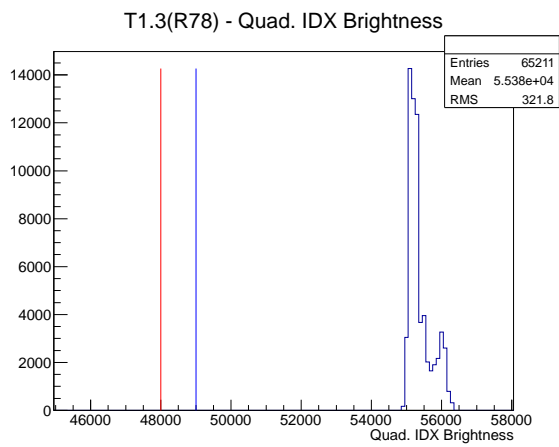

Target Performance Report - T1.3(R78)

Report Generated: April 23, 2012,

Last Actuation: 23/04/12 12:08:34

1 Operation Summary

	Last Shift	Total
Actuations:	65.2K	287.3 K
Quadrature Count errors:	0	1767
Fiber ADC errors:	0	0
BPS errors (during actuation):	0	2
(R78) Gaps > 3s & < 10s:	0	4
(R78) Gaps > 10s:	2	26
(R78) SP2 Corrections:	0	5
(R78) Capture Over/Under shoots:	0/0	1/0

2 Mechanical Performance

Starting position for the last 2000 actuations.

Starting position width over time.

Acceleration for the last 2000 actuations.

Acceleration over time. Normalised to a temperature 72C using the temperature data collected by the system.

3 Optical Performance

4 BPS Check