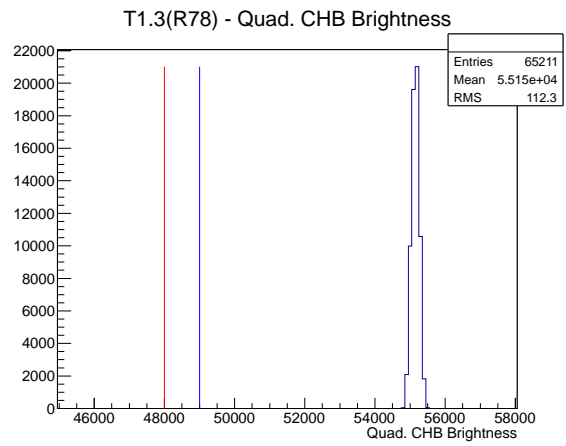

Target Performance Report - T1.3(R78)

Report Generated: April 23, 2012,

Last Actuation: 23/04/12 12:08:34

1 Operation Summary

	Last Shift	Total
Actuations:	65.2K	287.3 K
Quadrature Count errors:	0	1767
Fiber ADC errors:	0	0
BPS errors (during actuation):	0	2
(R78) Gaps > 3s & < 10s:	0	4
(R78) Gaps > 10s:	2	26
(R78) SP2 Corrections:	0	5
(R78) Capture Over/Under shoots:	0/0	1/0

2 Mechanical Performance

Starting position for the last 2000 actuations.

Starting position width over time.

Acceleration for the last 2000 actuations.

Acceleration over time. Normalised to a temperature 72C using the temperature data collected by the system.

3 Optical Performance

4 BPS Check