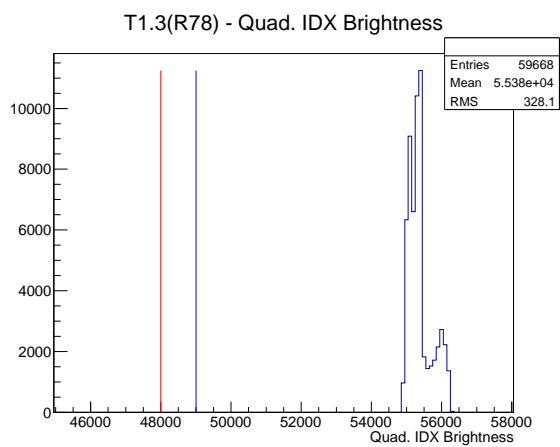

Target Performance Report - T1.3(R78)

Report Generated: April 22, 2012,

Last Actuation: 22/04/12 10:00:07

1 Operation Summary

	Last Shift	Total
Actuations:	59.7K	222.1 K
Quadrature Count errors:	0	1767
Fiber ADC errors:	0	0
BPS errors (during actuation):	0	2
(R78) Gaps > 3s & < 10s:	0	4
(R78) Gaps > 10s:	2	24
(R78) SP2 Corrections:	0	5
(R78) Capture Over/Under shoots:	0/0	1/0

2 Mechanical Performance

Starting position for the last 2000 actuations.

Starting position width over time.

Acceleration for the last 2000 actuations.

Acceleration over time. Normalised to a temperature 72C using the temperature data collected by the system.

3 Optical Performance

4 BPS Check