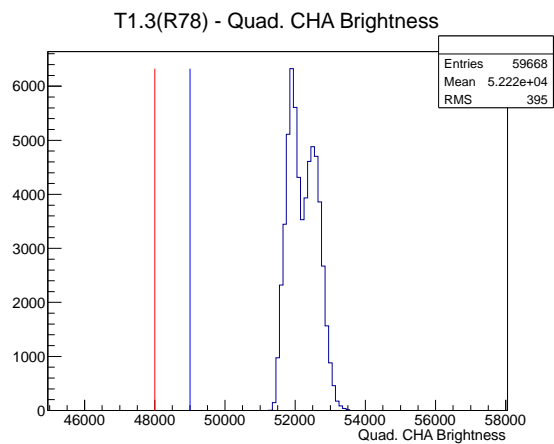

Target Performance Report - T1.3(R78)

Report Generated: April 22, 2012,

Last Actuation: 22/04/12 10:00:07

1 Operation Summary

	Last Shift	Total
Actuations:	59.7K	222.1 K
Quadrature Count errors:	0	1767
Fiber ADC errors:	0	0
BPS errors (during actuation):	0	2
(R78) Gaps > 3s & < 10s:	0	4
(R78) Gaps > 10s:	2	24
(R78) SP2 Corrections:	0	5
(R78) Capture Over/Under shoots:	0/0	1/0

2 Mechanical Performance

Starting position for the last 2000 actuations.

Starting position width over time.

Acceleration for the last 2000 actuations.

Acceleration over time. Normalised to a temperature 72C using the temperature data collected by the system.

3 Optical Performance

4 BPS Check