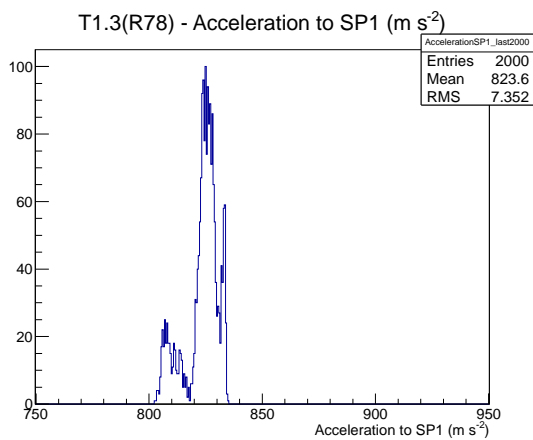

Target Performance Report - T1.3(R78)

Report Generated: April 22, 2012,

Last Actuation: 22/04/12 10:00:07

1 Operation Summary

	Last Shift	Total
Actuations:	59.7K	222.1 K
Quadrature Count errors:	0	1767
Fiber ADC errors:	0	0
BPS errors (during actuation):	0	2
(R78) Gaps > 3s & < 10s:	0	4
(R78) Gaps > 10s:	2	24
(R78) SP2 Corrections:	0	5
(R78) Capture Over/Under shoots:	0/0	1/0

2 Mechanical Performance

Starting position for the last 2000 actuations.

Starting position width over time.

Acceleration for the last 2000 actuations.

Acceleration over time. Normalised to a temperature 72C using the temperature data collected by the system.