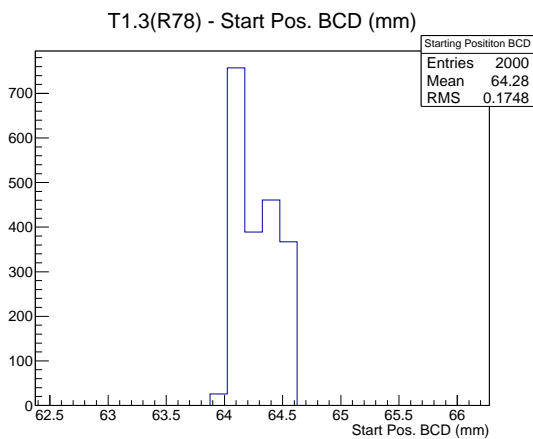

Target Performance Report - T1.3(R78)

Report Generated: April 22, 2012,

Last Actuation: 22/04/12 10:00:07

1 Operation Summary

	Last Shift	Total
Actuations:	59.7K	222.1 K
Quadrature Count errors:	0	1767
Fiber ADC errors:	0	0
BPS errors (during actuation):	0	2
(R78) Gaps > 3s & < 10s:	0	4
(R78) Gaps > 10s:	2	24
(R78) SP2 Corrections:	0	5
(R78) Capture Over/Under shoots:	0/0	1/0

2 Mechanical Performance

Starting position for the last 2000 actuations.

Starting position width over time.

Acceleration for the last 2000 actuations.

Acceleration over time. Normalised to a temperature 72C using the temperature data collected by the system.

3 Optical Performance

4 BPS Check