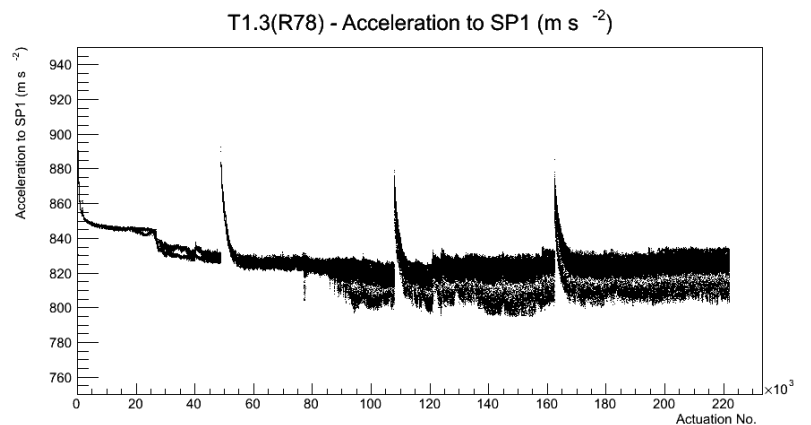

Target Performance Report - T1.3(R78)

Report Generated: April 22, 2012,

Last Actuation: 22/04/12 10:00:07

1 Operation Summary

	Last Shift	Total
Actuations:	59.7K	222.1 K
Quadrature Count errors:	0	1767
Fiber ADC errors:	0	0
BPS errors (during actuation):	0	2
(R78) Gaps > 3s & < 10s:	0	4
(R78) Gaps > 10s:	2	24
(R78) SP2 Corrections:	0	5
(R78) Capture Over/Under shoots:	0/0	1/0

2 Mechanical Performance

Starting position for the last 2000 actuations.

Starting position width over time.

Acceleration for the last 2000 actuations.

Acceleration over time. Normalised to a temperature 72C using the temperature data collected by the system.

3 Optical Performance

4 BPS Check