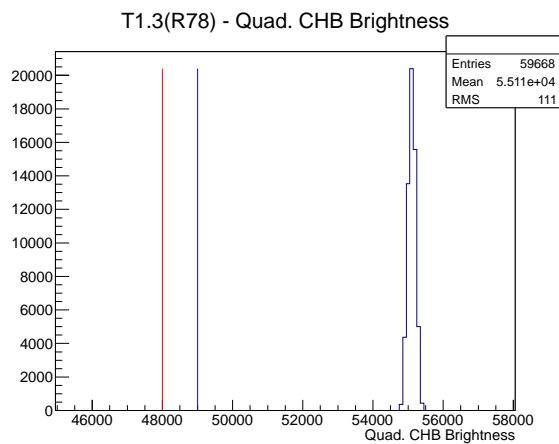

Target Performance Report - T1.3(R78)

Report Generated: April 22, 2012,

Last Actuation: 22/04/12 10:00:07

1 Operation Summary

	Last Shift	Total
Actuations:	59.7K	222.1 K
Quadrature Count errors:	0	1767
Fiber ADC errors:	0	0
BPS errors (during actuation):	0	2
(R78) Gaps > 3s & < 10s:	0	4
(R78) Gaps > 10s:	2	24
(R78) SP2 Corrections:	0	5
(R78) Capture Over/Under shoots:	0/0	1/0

2 Mechanical Performance

Starting position for the last 2000 actuations.

Starting position width over time.

Acceleration for the last 2000 actuations.

Acceleration over time. Normalised to a temperature 72C using the temperature data collected by the system.

3 Optical Performance

4 BPS Check