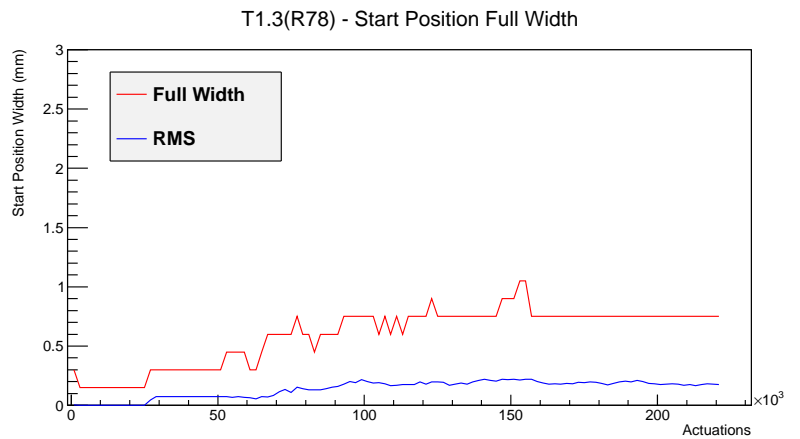

Target Performance Report - T1.3(R78)

Report Generated: April 22, 2012,

Last Actuation: 22/04/12 10:00:07

1 Operation Summary

	Last Shift	Total
Actuations:	59.7K	222.1 K
Quadrature Count errors:	0	1767
Fiber ADC errors:	0	0
BPS errors (during actuation):	0	2
(R78) Gaps > 3s & < 10s:	0	4
(R78) Gaps > 10s:	2	24
(R78) SP2 Corrections:	0	5
(R78) Capture Over/Under shoots:	0/0	1/0

2 Mechanical Performance

Starting position for the last 2000 actuations.

Starting position width over time.

Acceleration for the last 2000 actuations.

Acceleration over time. Normalised to a temperature 72C using the temperature data collected by the system.