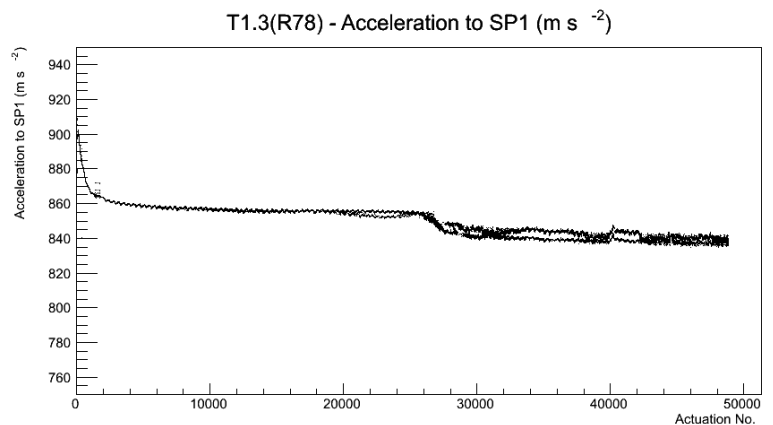

2 Mechanical Performance

Starting position for the last 2000 actuations.

Starting position width over time.

Acceleration for the last 2000 actuations.

Acceleration over time. Normalised to a temperature 68C using the temperature data collected by the system.

3 Optical Performance

4 BPS Check