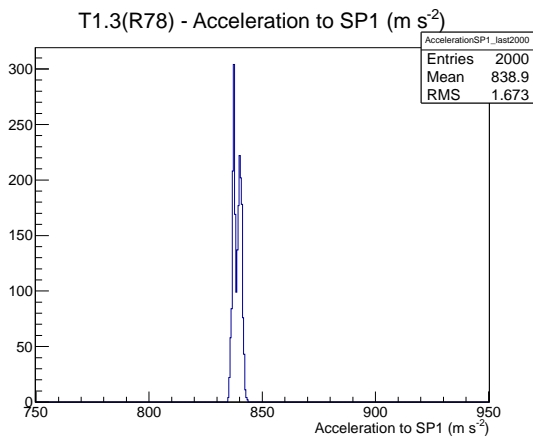

Target Performance Report - T1.3(R78)

Report Generated: April 19, 2012,

Last Actuation: 19/04/12 12:01:30

1 Operation Summary

	Last Shift	Total
Actuations:	48.9K	48.9 K
Quadrature Count errors:	2	2
Fiber ADC errors:	0	0
BPS errors (during actuation):	2	2
(R78) Gaps > 3s & < 10s:	4	4
(R78) Gaps > 10s:	18	18
(R78) SP2 Corrections:	5	5
(R78) Capture Over/Under shoots:	0/0	0/0

2 Mechanical Performance

Starting position for the last 2000 actuations.

Starting position width over time.

Acceleration for the last 2000 actuations.

Acceleration over time. Normalised to a temperature 68C using the temperature data collected by the system.