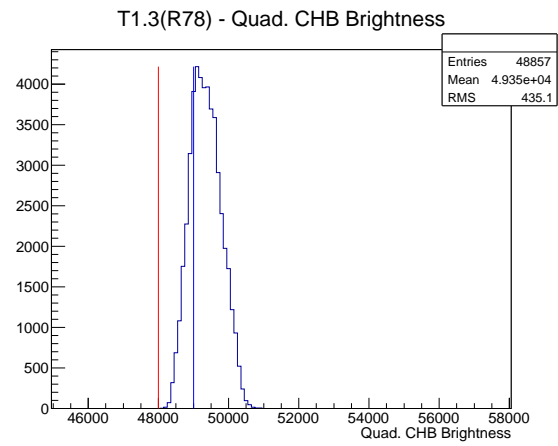

Target Performance Report - T1.3(R78)

Report Generated: April 19, 2012,

Last Actuation: 19/04/12 12:01:30

1 Operation Summary

	Last Shift	Total
Actuations:	48.9K	48.9 K
Quadrature Count errors:	2	2
Fiber ADC errors:	0	0
BPS errors (during actuation):	2	2
(R78) Gaps > 3s & < 10s:	4	4
(R78) Gaps > 10s:	18	18
(R78) SP2 Corrections:	5	5
(R78) Capture Over/Under shoots:	0/0	0/0

2 Mechanical Performance

Starting position for the last 2000 actuations.

Starting position width over time.

Acceleration for the last 2000 actuations.

Acceleration over time. Normalised to a temperature 68C using the temperature data collected by the system.

3 Optical Performance

4 BPS Check