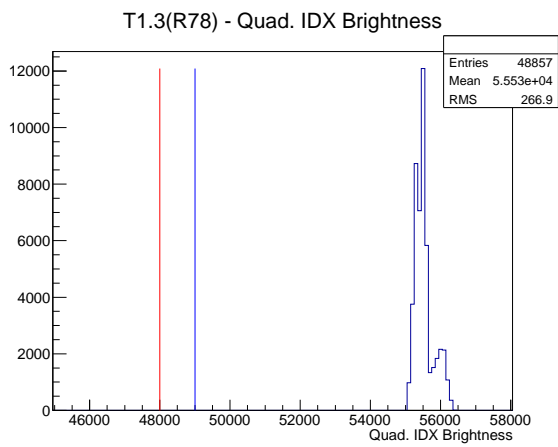

Target Performance Report - T1.3(R78)

Report Generated: April 19, 2012,

Last Actuation: 19/04/12 12:01:30

1 Operation Summary

	Last Shift	Total
Actuations:	48.9K	48.9 K
Quadrature Count errors:	2	2
Fiber ADC errors:	0	0
BPS errors (during actuation):	2	2
(R78) Gaps > 3s & < 10s:	4	4
(R78) Gaps > 10s:	18	18
(R78) SP2 Corrections:	5	5
(R78) Capture Over/Under shoots:	0/0	0/0

2 Mechanical Performance

Starting position for the last 2000 actuations.

Starting position width over time.

Acceleration for the last 2000 actuations.

Acceleration over time. Normalised to a temperature 68C using the temperature data collected by the system.

3 Optical Performance

4 BPS Check