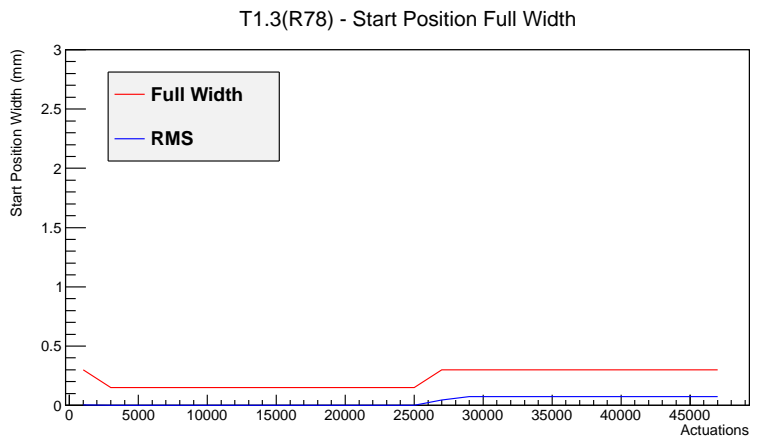

Target Performance Report - T1.3(R78)

Report Generated: April 19, 2012,

Last Actuation: 19/04/12 12:01:30

1 Operation Summary

	Last Shift	Total
Actuations:	48.9K	48.9 K
Quadrature Count errors:	2	2
Fiber ADC errors:	0	0
BPS errors (during actuation):	2	2
(R78) Gaps > 3s & < 10s:	4	4
(R78) Gaps > 10s:	18	18
(R78) SP2 Corrections:	5	5
(R78) Capture Over/Under shoots:	0/0	0/0

2 Mechanical Performance

Starting position for the last 2000 actuations.

Starting position width over time.

Acceleration for the last 2000 actuations.

Acceleration over time. Normalised to a temperature 68C using the temperature data collected by the system.