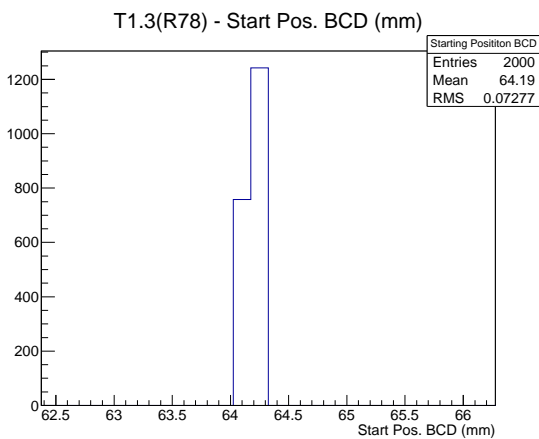

Target Performance Report - T1.3(R78)

Report Generated: April 19, 2012,

Last Actuation: 19/04/12 12:01:30

1 Operation Summary

	Last Shift	Total
Actuations:	48.9K	48.9 K
Quadrature Count errors:	2	2
Fiber ADC errors:	0	0
BPS errors (during actuation):	2	2
(R78) Gaps > 3s & < 10s:	4	4
(R78) Gaps > 10s:	18	18
(R78) SP2 Corrections:	5	5
(R78) Capture Over/Under shoots:	0/0	0/0

2 Mechanical Performance

Starting position for the last 2000 actuations.

Starting position width over time.

Acceleration for the last 2000 actuations.

Acceleration over time. Normalised to a temperature 68C using the temperature data collected by the system.