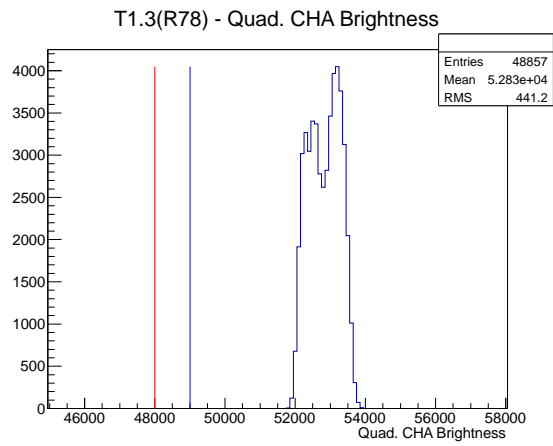

Target Performance Report - T1.3(R78)

Report Generated: April 19, 2012,

Last Actuation: 19/04/12 12:01:30

1 Operation Summary

	Last Shift	Total
Actuations:	48.9K	48.9 K
Quadrature Count errors:	2	2
Fiber ADC errors:	0	0
BPS errors (during actuation):	2	2
(R78) Gaps > 3s & < 10s:	4	4
(R78) Gaps > 10s:	18	18
(R78) SP2 Corrections:	5	5
(R78) Capture Over/Under shoots:	0/0	0/0

2 Mechanical Performance

Starting position for the last 2000 actuations.

Starting position width over time.

Acceleration for the last 2000 actuations.

Acceleration over time. Normalised to a temperature 68C using the temperature data collected by the system.

3 Optical Performance

4 BPS Check