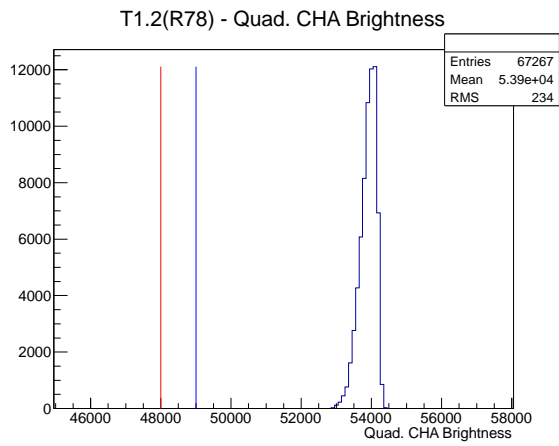

Target Performance Report - T1.2(R78)

Report Generated: April 15, 2012,

Last Actuation: 15/04/12 09:36:04

1 Operation Summary

	Last Shift	Total
Actuations:	67.3K	2029.5 K
Quadrature Count errors:	0	0
Fiber ADC errors:	0	0
BPS errors (during actuation):	0	1
(R78) Gaps > 3s & < 10s:	2	6
(R78) Gaps > 10s:	2	66
(R78) SP2 Corrections:	0	10
(R78) Capture Over/Under shoots:	0/0	34/0

2 Mechanical Performance

Starting position for the last 2000 actuations.

Starting position width over time.

Acceleration for the last 2000 actuations.

Acceleration over time. Normalised to a temperature 68C using the temperature data collected by the system.

3 Optical Performance

4 BPS Check