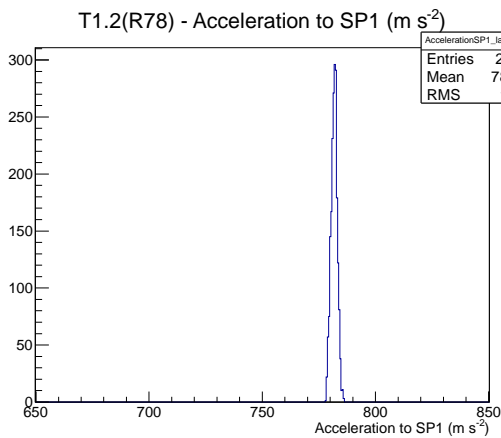

Target Performance Report - T1.2(R78)

Report Generated: April 15, 2012,

Last Actuation: 15/04/12 09:36:04

1 Operation Summary

	Last Shift	Total
Actuations:	67.3K	2029.5 K
Quadrature Count errors:	0	0
Fiber ADC errors:	0	0
BPS errors (during actuation):	0	1
(R78) Gaps > 3s & < 10s:	2	6
(R78) Gaps > 10s:	2	66
(R78) SP2 Corrections:	0	10
(R78) Capture Over/Under shoots:	0/0	34/0

2 Mechanical Performance

Starting position for the last 2000 actuations.

Starting position width over time.

Acceleration for the last 2000 actuations.

Acceleration over time. Normalised to a temperature 68C using the temperature data collected by the system.