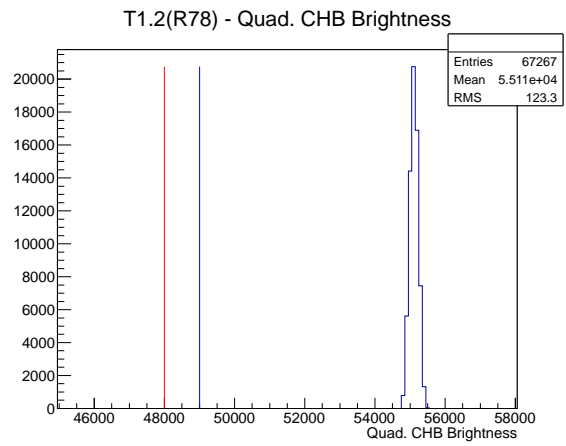

Target Performance Report - T1.2(R78)

Report Generated: April 15, 2012,

Last Actuation: 15/04/12 09:36:04

1 Operation Summary

	Last Shift	Total
Actuations:	67.3K	2029.5 K
Quadrature Count errors:	0	0
Fiber ADC errors:	0	0
BPS errors (during actuation):	0	1
(R78) Gaps > 3s & < 10s:	2	6
(R78) Gaps > 10s:	2	66
(R78) SP2 Corrections:	0	10
(R78) Capture Over/Under shoots:	0/0	34/0

2 Mechanical Performance

Starting position for the last 2000 actuations.

Starting position width over time.

Acceleration for the last 2000 actuations.

Acceleration over time. Normalised to a temperature 68C using the temperature data collected by the system.

3 Optical Performance

4 BPS Check