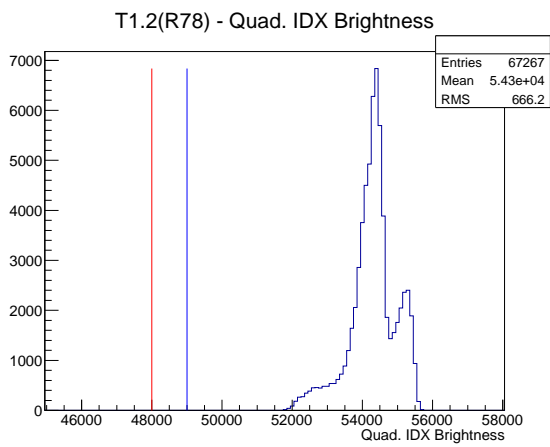

Target Performance Report - T1.2(R78)

Report Generated: April 15, 2012,

Last Actuation: 15/04/12 09:36:04

1 Operation Summary

	Last Shift	Total
Actuations:	67.3K	2029.5 K
Quadrature Count errors:	0	0
Fiber ADC errors:	0	0
BPS errors (during actuation):	0	1
(R78) Gaps > 3s & < 10s:	2	6
(R78) Gaps > 10s:	2	66
(R78) SP2 Corrections:	0	10
(R78) Capture Over/Under shoots:	0/0	34/0

2 Mechanical Performance

Starting position for the last 2000 actuations.

Starting position width over time.

Acceleration for the last 2000 actuations.

Acceleration over time. Normalised to a temperature 68C using the temperature data collected by the system.

3 Optical Performance

4 BPS Check