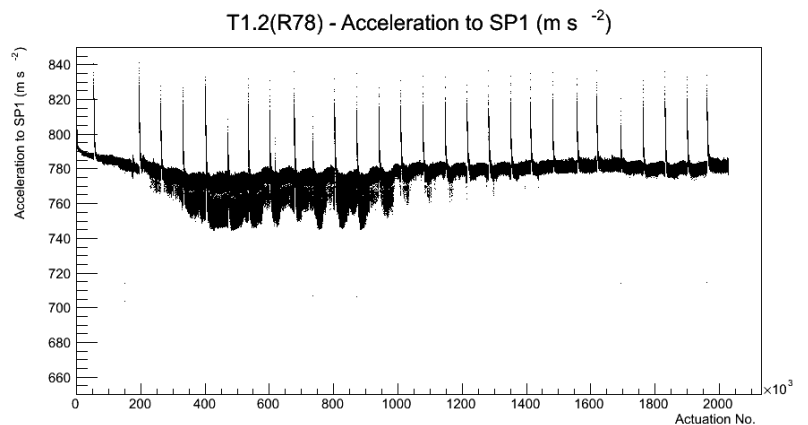

2 Mechanical Performance

Starting position for the last 2000 actuations.

Starting position width over time.

Acceleration for the last 2000 actuations.

Acceleration over time. Normalised to a temperature 68C using the temperature data collected by the system.

3 Optical Performance

4 BPS Check