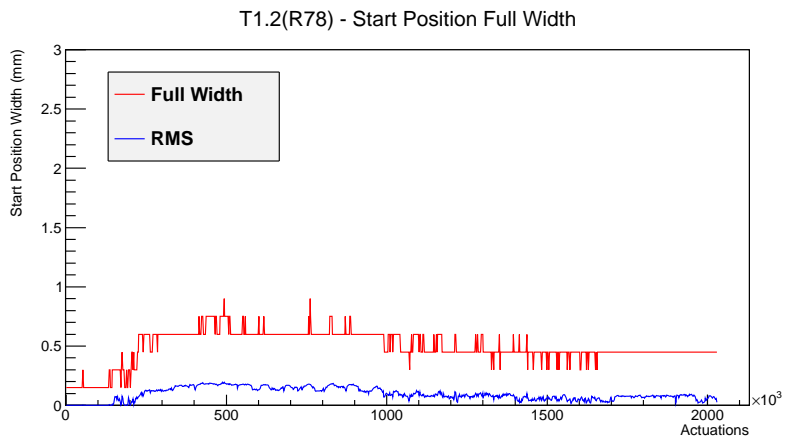

Target Performance Report - T1.2(R78)

Report Generated: April 15, 2012,

Last Actuation: 15/04/12 09:36:04

1 Operation Summary

	Last Shift	Total
Actuations:	67.3K	2029.5 K
Quadrature Count errors:	0	0
Fiber ADC errors:	0	0
BPS errors (during actuation):	0	1
(R78) Gaps > 3s & < 10s:	2	6
(R78) Gaps > 10s:	2	66
(R78) SP2 Corrections:	0	10
(R78) Capture Over/Under shoots:	0/0	34/0

2 Mechanical Performance

Starting position for the last 2000 actuations.

Starting position width over time.

Acceleration for the last 2000 actuations.

Acceleration over time. Normalised to a temperature 68C using the temperature data collected by the system.