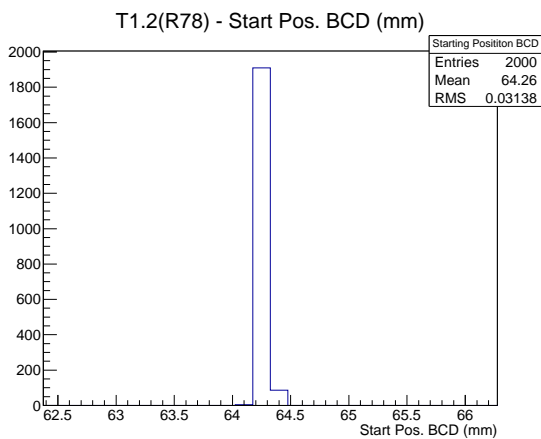

Target Performance Report - T1.2(R78)

Report Generated: April 15, 2012,

Last Actuation: 15/04/12 09:36:04

1 Operation Summary

	Last Shift	Total
Actuations:	67.3K	2029.5 K
Quadrature Count errors:	0	0
Fiber ADC errors:	0	0
BPS errors (during actuation):	0	1
(R78) Gaps > 3s & < 10s:	2	6
(R78) Gaps > 10s:	2	66
(R78) SP2 Corrections:	0	10
(R78) Capture Over/Under shoots:	0/0	34/0

2 Mechanical Performance

Starting position for the last 2000 actuations.

Starting position width over time.

Acceleration for the last 2000 actuations.

Acceleration over time. Normalised to a temperature 68C using the temperature data collected by the system.