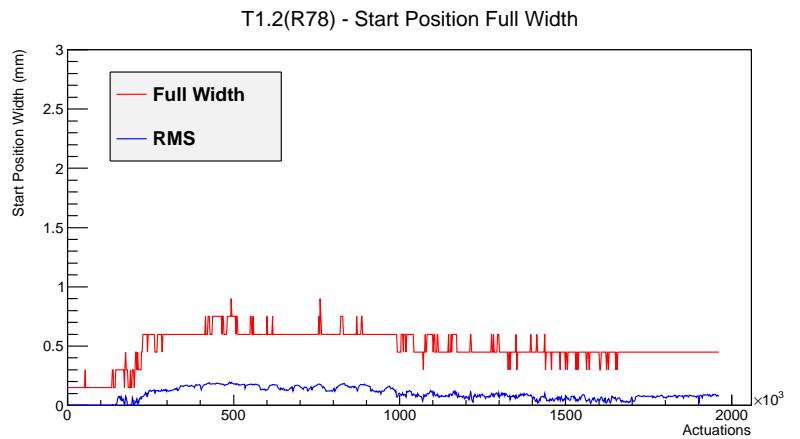

Target Performance Report - T1.2(R78)

Report Generated: April 14, 2012,

Last Actuation: 14/04/12 10:00:17

1 Operation Summary

	Last Shift	Total
Actuations:	62.3K	1962.3 K
Quadrature Count errors:	0	0
Fiber ADC errors:	0	0
BPS errors (during actuation):	0	1
(R78) Gaps > 3s & < 10s:	0	4
(R78) Gaps > 10s:	2	64
(R78) SP2 Corrections:	0	10
(R78) Capture Over/Under shoots:	0/0	34/0

2 Mechanical Performance

Starting position for the last 2000 actuations.

Starting position width over time.

Acceleration for the last 2000 actuations.

Acceleration over time. Normalised to a temperature 68C using the temperature data collected by the system.