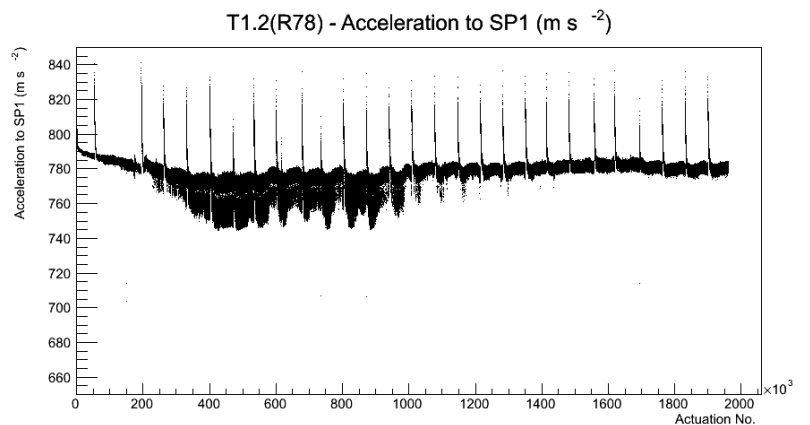

Target Performance Report - T1.2(R78)

Report Generated: April 14, 2012,

Last Actuation: 14/04/12 10:00:17

1 Operation Summary

	Last Shift	Total
Actuations:	62.3K	1962.3 K
Quadrature Count errors:	0	0
Fiber ADC errors:	0	0
BPS errors (during actuation):	0	1
(R78) Gaps > 3s & < 10s:	0	4
(R78) Gaps > 10s:	2	64
(R78) SP2 Corrections:	0	10
(R78) Capture Over/Under shoots:	0/0	34/0

2 Mechanical Performance

Starting position for the last 2000 actuations.

Starting position width over time.

Acceleration for the last 2000 actuations.

Acceleration over time. Normalised to a temperature 68C using the temperature data collected by the system.

3 Optical Performance

4 BPS Check