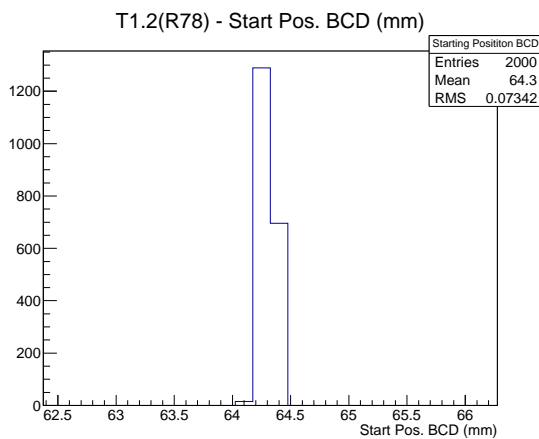

Target Performance Report - T1.2(R78)

Report Generated: April 14, 2012,

Last Actuation: 14/04/12 10:00:17

1 Operation Summary

	Last Shift	Total
Actuations:	62.3K	1962.3 K
Quadrature Count errors:	0	0
Fiber ADC errors:	0	0
BPS errors (during actuation):	0	1
(R78) Gaps > 3s & < 10s:	0	4
(R78) Gaps > 10s:	2	64
(R78) SP2 Corrections:	0	10
(R78) Capture Over/Under shoots:	0/0	34/0

2 Mechanical Performance

Starting position for the last 2000 actuations.

Starting position width over time.

Acceleration for the last 2000 actuations.

Acceleration over time. Normalised to a temperature 68C using the temperature data collected by the system.