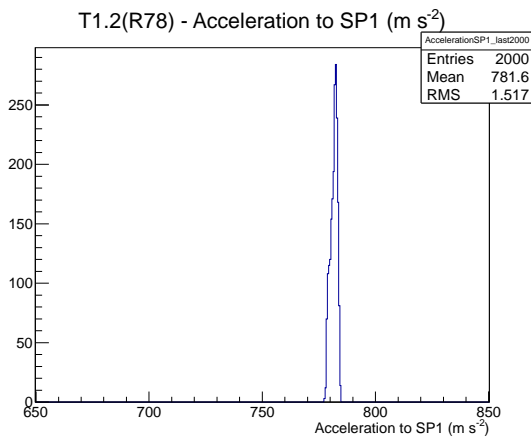

Target Performance Report - T1.2(R78)

Report Generated: April 14, 2012,

Last Actuation: 14/04/12 10:00:17

1 Operation Summary

	Last Shift	Total
Actuations:	62.3K	1962.3 K
Quadrature Count errors:	0	0
Fiber ADC errors:	0	0
BPS errors (during actuation):	0	1
(R78) Gaps > 3s & < 10s:	0	4
(R78) Gaps > 10s:	2	64
(R78) SP2 Corrections:	0	10
(R78) Capture Over/Under shoots:	0/0	34/0

2 Mechanical Performance

Starting position for the last 2000 actuations.

Starting position width over time.

Acceleration for the last 2000 actuations.

Acceleration over time. Normalised to a temperature 68C using the temperature data collected by the system.