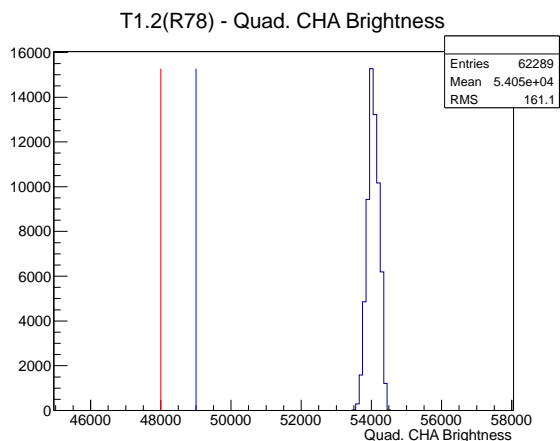

Target Performance Report - T1.2(R78)

Report Generated: April 14, 2012,

Last Actuation: 14/04/12 10:00:17

1 Operation Summary

	Last Shift	Total
Actuations:	62.3K	1962.3 K
Quadrature Count errors:	0	0
Fiber ADC errors:	0	0
BPS errors (during actuation):	0	1
(R78) Gaps > 3s & < 10s:	0	4
(R78) Gaps > 10s:	2	64
(R78) SP2 Corrections:	0	10
(R78) Capture Over/Under shoots:	0/0	34/0

2 Mechanical Performance

Starting position for the last 2000 actuations.

Starting position width over time.

Acceleration for the last 2000 actuations.

Acceleration over time. Normalised to a temperature 68C using the temperature data collected by the system.

3 Optical Performance

4 BPS Check