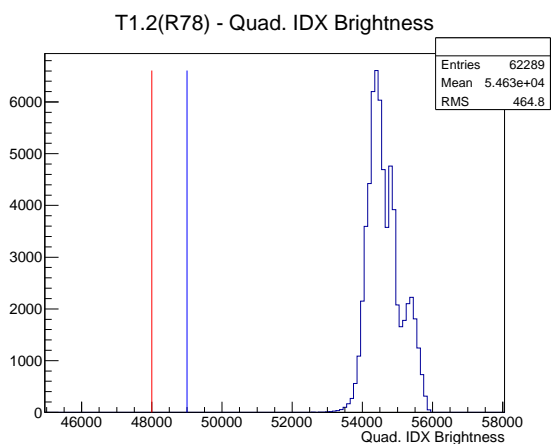

Target Performance Report - T1.2(R78)

Report Generated: April 14, 2012,

Last Actuation: 14/04/12 10:00:17

1 Operation Summary

	Last Shift	Total
Actuations:	62.3K	1962.3 K
Quadrature Count errors:	0	0
Fiber ADC errors:	0	0
BPS errors (during actuation):	0	1
(R78) Gaps > 3s & < 10s:	0	4
(R78) Gaps > 10s:	2	64
(R78) SP2 Corrections:	0	10
(R78) Capture Over/Under shoots:	0/0	34/0

2 Mechanical Performance

Starting position for the last 2000 actuations.

Starting position width over time.

Acceleration for the last 2000 actuations.

Acceleration over time. Normalised to a temperature 68C using the temperature data collected by the system.

3 Optical Performance

4 BPS Check