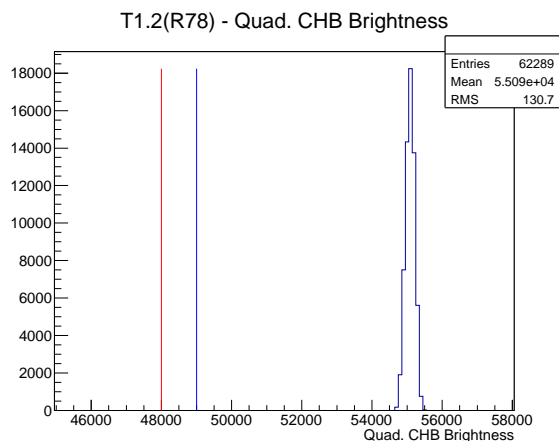

Target Performance Report - T1.2(R78)

Report Generated: April 14, 2012,

Last Actuation: 14/04/12 10:00:17

1 Operation Summary

	Last Shift	Total
Actuations:	62.3K	1962.3 K
Quadrature Count errors:	0	0
Fiber ADC errors:	0	0
BPS errors (during actuation):	0	1
(R78) Gaps > 3s & < 10s:	0	4
(R78) Gaps > 10s:	2	64
(R78) SP2 Corrections:	0	10
(R78) Capture Over/Under shoots:	0/0	34/0

2 Mechanical Performance

Starting position for the last 2000 actuations.

Starting position width over time.

Acceleration for the last 2000 actuations.

Acceleration over time. Normalised to a temperature 68C using the temperature data collected by the system.

3 Optical Performance

4 BPS Check