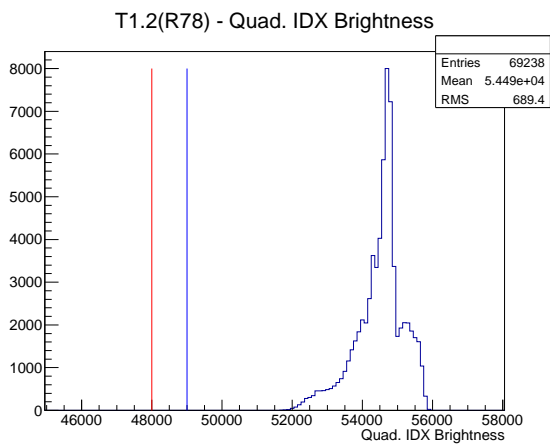

Target Performance Report - T1.2(R78)

Report Generated: April 12, 2012,

Last Actuation: 12/04/12 12:10:19

1 Operation Summary

	Last Shift	Total
Actuations:	69.2K	1831.6 K
Quadrature Count errors:	0	0
Fiber ADC errors:	0	0
BPS errors (during actuation):	0	1
(R78) Gaps > 3s & < 10s:	0	4
(R78) Gaps > 10s:	0	60
(R78) SP2 Corrections:	0	10
(R78) Capture Over/Under shoots:	0/0	34/0

2 Mechanical Performance

Starting position for the last 2000 actuations.

Starting position width over time.

Acceleration for the last 2000 actuations.

Acceleration over time. Normalised to a temperature 68C using the temperature data collected by the system.

3 Optical Performance

4 BPS Check