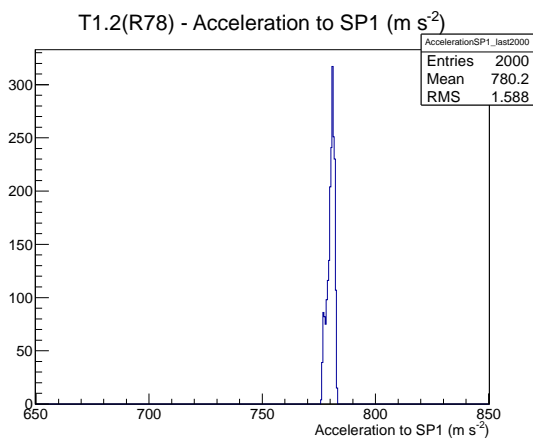

Target Performance Report - T1.2(R78)

Report Generated: April 12, 2012,

Last Actuation: 12/04/12 12:10:19

1 Operation Summary

	Last Shift	Total
Actuations:	69.2K	1831.6 K
Quadrature Count errors:	0	0
Fiber ADC errors:	0	0
BPS errors (during actuation):	0	1
(R78) Gaps > 3s & < 10s:	0	4
(R78) Gaps > 10s:	0	60
(R78) SP2 Corrections:	0	10
(R78) Capture Over/Under shoots:	0/0	34/0

2 Mechanical Performance

Starting position for the last 2000 actuations.

Starting position width over time.

Acceleration for the last 2000 actuations.

Acceleration over time. Normalised to a temperature 68C using the temperature data collected by the system.