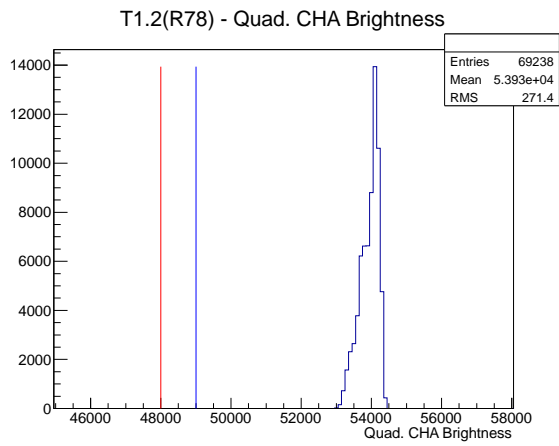

Target Performance Report - T1.2(R78)

Report Generated: April 12, 2012,

Last Actuation: 12/04/12 12:10:19

1 Operation Summary

	Last Shift	Total
Actuations:	69.2K	1831.6 K
Quadrature Count errors:	0	0
Fiber ADC errors:	0	0
BPS errors (during actuation):	0	1
(R78) Gaps > 3s & < 10s:	0	4
(R78) Gaps > 10s:	0	60
(R78) SP2 Corrections:	0	10
(R78) Capture Over/Under shoots:	0/0	34/0

2 Mechanical Performance

Starting position for the last 2000 actuations.

Starting position width over time.

Acceleration for the last 2000 actuations.

Acceleration over time. Normalised to a temperature 68C using the temperature data collected by the system.

3 Optical Performance

4 BPS Check