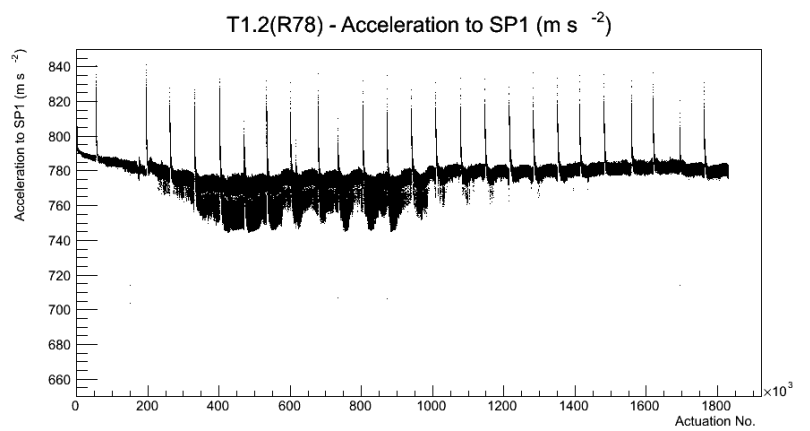

Target Performance Report - T1.2(R78)

Report Generated: April 12, 2012,

Last Actuation: 12/04/12 12:10:19

1 Operation Summary

	Last Shift	Total
Actuations:	69.2K	1831.6 K
Quadrature Count errors:	0	0
Fiber ADC errors:	0	0
BPS errors (during actuation):	0	1
(R78) Gaps > 3s & < 10s:	0	4
(R78) Gaps > 10s:	0	60
(R78) SP2 Corrections:	0	10
(R78) Capture Over/Under shoots:	0/0	34/0

2 Mechanical Performance

Starting position for the last 2000 actuations.

Starting position width over time.

Acceleration for the last 2000 actuations.

Acceleration over time. Normalised to a temperature 68C using the temperature data collected by the system.

3 Optical Performance

4 BPS Check