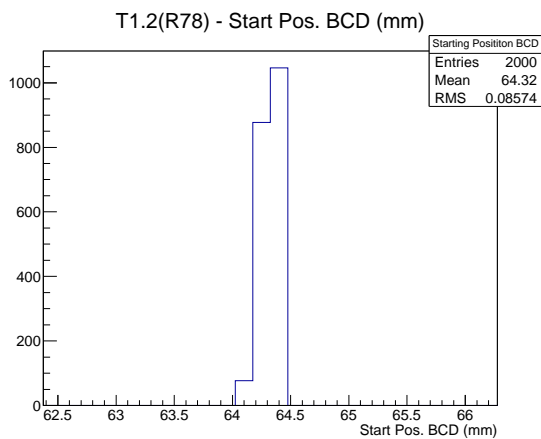

Target Performance Report - T1.2(R78)

Report Generated: April 12, 2012,

Last Actuation: 12/04/12 12:10:19

1 Operation Summary

	Last Shift	Total
Actuations:	69.2K	1831.6 K
Quadrature Count errors:	0	0
Fiber ADC errors:	0	0
BPS errors (during actuation):	0	1
(R78) Gaps > 3s & < 10s:	0	4
(R78) Gaps > 10s:	0	60
(R78) SP2 Corrections:	0	10
(R78) Capture Over/Under shoots:	0/0	34/0

2 Mechanical Performance

Starting position for the last 2000 actuations.

Starting position width over time.

Acceleration for the last 2000 actuations.

Acceleration over time. Normalised to a temperature 68C using the temperature data collected by the system.