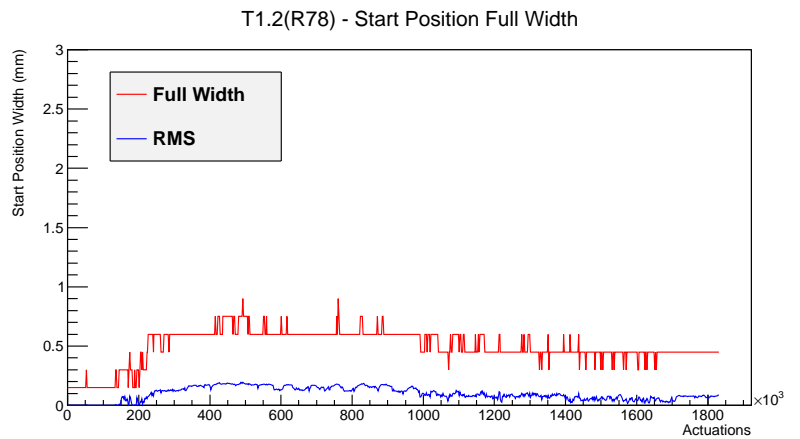

Target Performance Report - T1.2(R78)

Report Generated: April 12, 2012,

Last Actuation: 12/04/12 12:10:19

1 Operation Summary

	Last Shift	Total
Actuations:	69.2K	1831.6 K
Quadrature Count errors:	0	0
Fiber ADC errors:	0	0
BPS errors (during actuation):	0	1
(R78) Gaps > 3s & < 10s:	0	4
(R78) Gaps > 10s:	0	60
(R78) SP2 Corrections:	0	10
(R78) Capture Over/Under shoots:	0/0	34/0

2 Mechanical Performance

Starting position for the last 2000 actuations.

Starting position width over time.

Acceleration for the last 2000 actuations.

Acceleration over time. Normalised to a temperature 68C using the temperature data collected by the system.