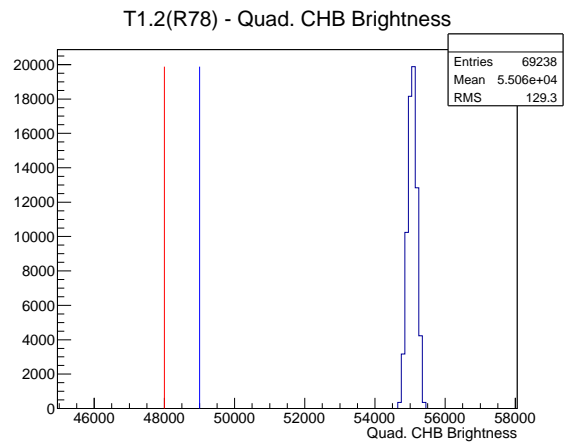

Target Performance Report - T1.2(R78)

Report Generated: April 12, 2012,

Last Actuation: 12/04/12 12:10:19

1 Operation Summary

	Last Shift	Total
Actuations:	69.2K	1831.6 K
Quadrature Count errors:	0	0
Fiber ADC errors:	0	0
BPS errors (during actuation):	0	1
(R78) Gaps > 3s & < 10s:	0	4
(R78) Gaps > 10s:	0	60
(R78) SP2 Corrections:	0	10
(R78) Capture Over/Under shoots:	0/0	34/0

2 Mechanical Performance

Starting position for the last 2000 actuations.

Starting position width over time.

Acceleration for the last 2000 actuations.

Acceleration over time. Normalised to a temperature 68C using the temperature data collected by the system.

3 Optical Performance

4 BPS Check