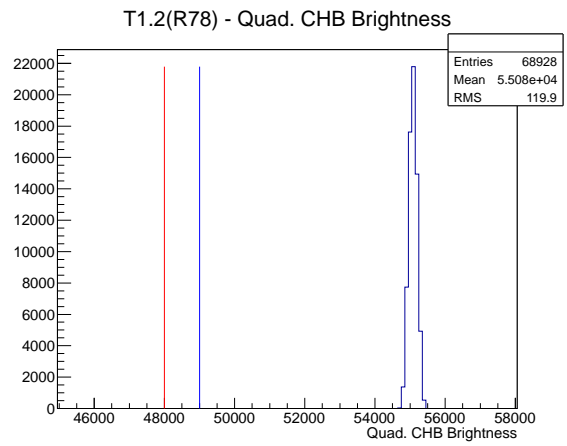

Target Performance Report - T1.2(R78)

Report Generated: April 11, 2012,

Last Actuation: 11/04/12 12:07:43

1 Operation Summary

	Last Shift	Total
Actuations:	68.9K	1762.3 K
Quadrature Count errors:	0	0
Fiber ADC errors:	0	0
BPS errors (during actuation):	0	1
(R78) Gaps > 3s & < 10s:	0	4
(R78) Gaps > 10s:	2	58
(R78) SP2 Corrections:	0	10
(R78) Capture Over/Under shoots:	0/0	34/0

2 Mechanical Performance

Starting position for the last 2000 actuations.

Starting position width over time.

Acceleration for the last 2000 actuations.

Acceleration over time. Normalised to a temperature 68C using the temperature data collected by the system.

3 Optical Performance

4 BPS Check