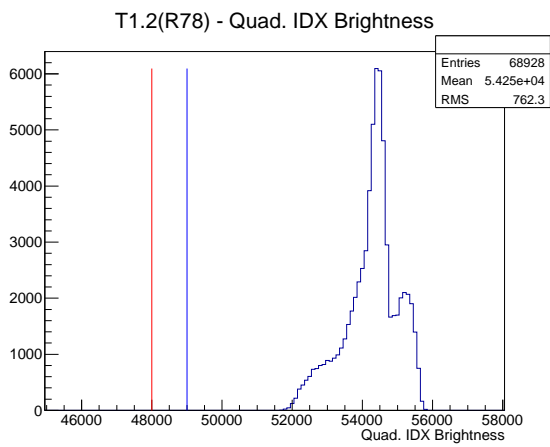

Target Performance Report - T1.2(R78)

Report Generated: April 11, 2012,

Last Actuation: 11/04/12 12:07:43

1 Operation Summary

	Last Shift	Total
Actuations:	68.9K	1762.3 K
Quadrature Count errors:	0	0
Fiber ADC errors:	0	0
BPS errors (during actuation):	0	1
(R78) Gaps > 3s & < 10s:	0	4
(R78) Gaps > 10s:	2	58
(R78) SP2 Corrections:	0	10
(R78) Capture Over/Under shoots:	0/0	34/0

2 Mechanical Performance

Starting position for the last 2000 actuations.

Starting position width over time.

Acceleration for the last 2000 actuations.

Acceleration over time. Normalised to a temperature 68C using the temperature data collected by the system.

3 Optical Performance

4 BPS Check