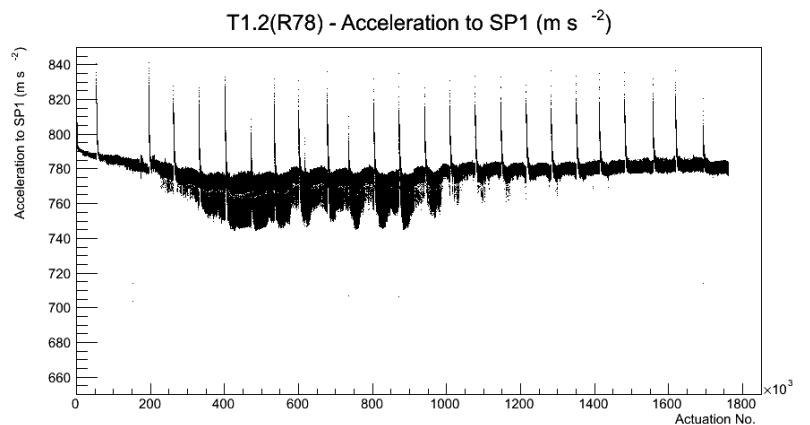

Target Performance Report - T1.2(R78)

Report Generated: April 11, 2012,

Last Actuation: 11/04/12 12:07:43

1 Operation Summary

	Last Shift	Total
Actuations:	68.9K	1762.3 K
Quadrature Count errors:	0	0
Fiber ADC errors:	0	0
BPS errors (during actuation):	0	1
(R78) Gaps > 3s & < 10s:	0	4
(R78) Gaps > 10s:	2	58
(R78) SP2 Corrections:	0	10
(R78) Capture Over/Under shoots:	0/0	34/0

2 Mechanical Performance

Starting position for the last 2000 actuations.

Starting position width over time.

Acceleration for the last 2000 actuations.

Acceleration over time. Normalised to a temperature 68C using the temperature data collected by the system.

3 Optical Performance

4 BPS Check