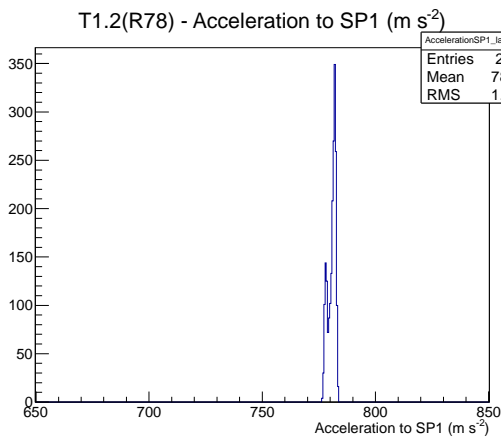

Target Performance Report - T1.2(R78)

Report Generated: April 11, 2012,

Last Actuation: 11/04/12 12:07:43

1 Operation Summary

	Last Shift	Total
Actuations:	68.9K	1762.3 K
Quadrature Count errors:	0	0
Fiber ADC errors:	0	0
BPS errors (during actuation):	0	1
(R78) Gaps > 3s & < 10s:	0	4
(R78) Gaps > 10s:	2	58
(R78) SP2 Corrections:	0	10
(R78) Capture Over/Under shoots:	0/0	34/0

2 Mechanical Performance

Starting position for the last 2000 actuations.

Starting position width over time.

Acceleration for the last 2000 actuations.

Acceleration over time. Normalised to a temperature 68C using the temperature data collected by the system.