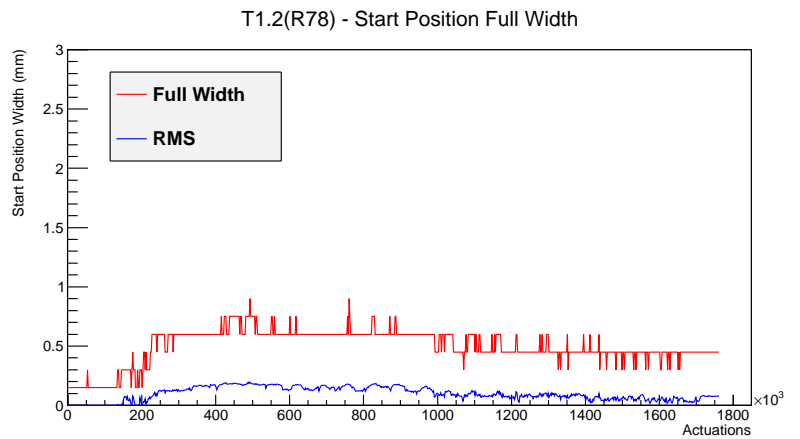

Target Performance Report - T1.2(R78)

Report Generated: April 11, 2012,

Last Actuation: 11/04/12 12:07:43

1 Operation Summary

	Last Shift	Total
Actuations:	68.9K	1762.3 K
Quadrature Count errors:	0	0
Fiber ADC errors:	0	0
BPS errors (during actuation):	0	1
(R78) Gaps > 3s & < 10s:	0	4
(R78) Gaps > 10s:	2	58
(R78) SP2 Corrections:	0	10
(R78) Capture Over/Under shoots:	0/0	34/0

2 Mechanical Performance

Starting position for the last 2000 actuations.

Starting position width over time.

Acceleration for the last 2000 actuations.

Acceleration over time. Normalised to a temperature 68C using the temperature data collected by the system.