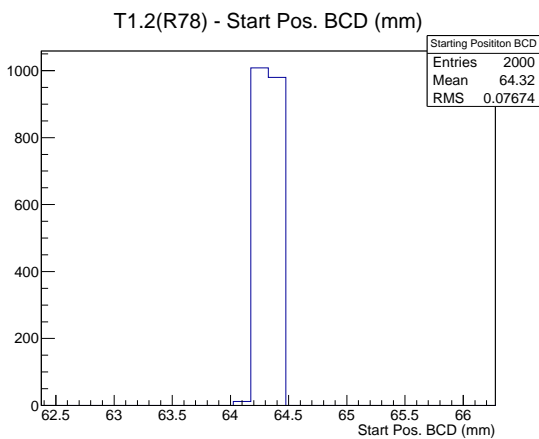

Target Performance Report - T1.2(R78)

Report Generated: April 11, 2012,

Last Actuation: 11/04/12 12:07:43

1 Operation Summary

	Last Shift	Total
Actuations:	68.9K	1762.3 K
Quadrature Count errors:	0	0
Fiber ADC errors:	0	0
BPS errors (during actuation):	0	1
(R78) Gaps > 3s & < 10s:	0	4
(R78) Gaps > 10s:	2	58
(R78) SP2 Corrections:	0	10
(R78) Capture Over/Under shoots:	0/0	34/0

2 Mechanical Performance

Starting position for the last 2000 actuations.

Starting position width over time.

Acceleration for the last 2000 actuations.

Acceleration over time. Normalised to a temperature 68C using the temperature data collected by the system.