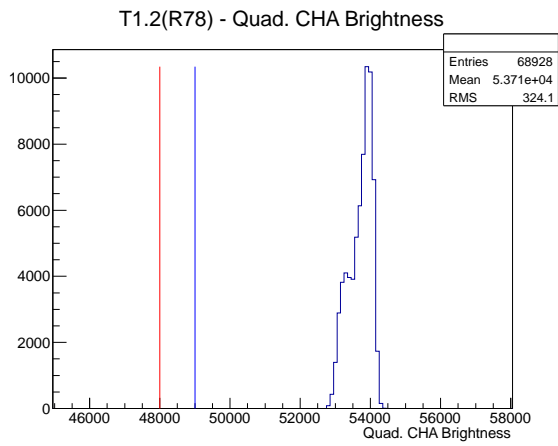

Target Performance Report - T1.2(R78)

Report Generated: April 11, 2012,

Last Actuation: 11/04/12 12:07:43

1 Operation Summary

	Last Shift	Total
Actuations:	68.9K	1762.3 K
Quadrature Count errors:	0	0
Fiber ADC errors:	0	0
BPS errors (during actuation):	0	1
(R78) Gaps > 3s & < 10s:	0	4
(R78) Gaps > 10s:	2	58
(R78) SP2 Corrections:	0	10
(R78) Capture Over/Under shoots:	0/0	34/0

2 Mechanical Performance

Starting position for the last 2000 actuations.

Starting position width over time.

Acceleration for the last 2000 actuations.

Acceleration over time. Normalised to a temperature 68C using the temperature data collected by the system.

3 Optical Performance

4 BPS Check