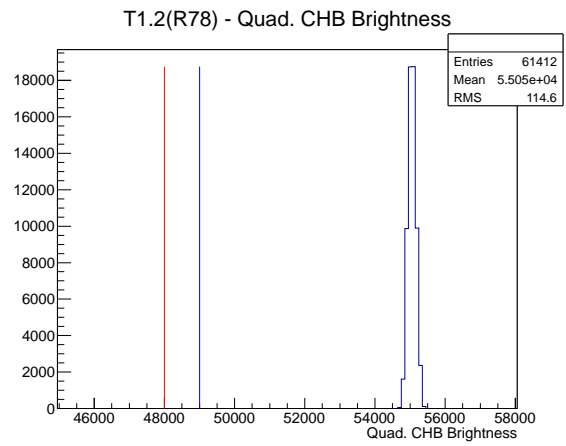

Target Performance Report - T1.2(R78)

Report Generated: April 9, 2012,

Last Actuation: 09/04/12 10:00:47

1 Operation Summary

	Last Shift	Total
Actuations:	61.4K	1619.0 K
Quadrature Count errors:	0	0
Fiber ADC errors:	0	0
BPS errors (during actuation):	0	1
(R78) Gaps > 3s & < 10s:	0	4
(R78) Gaps > 10s:	2	54
(R78) SP2 Corrections:	0	10
(R78) Capture Over/Under shoots:	1/0	34/0

2 Mechanical Performance

Starting position for the last 2000 actuations.

Starting position width over time.

Acceleration for the last 2000 actuations.

Acceleration over time. Normalised to a temperature 68C using the temperature data collected by the system.

3 Optical Performance

4 BPS Check