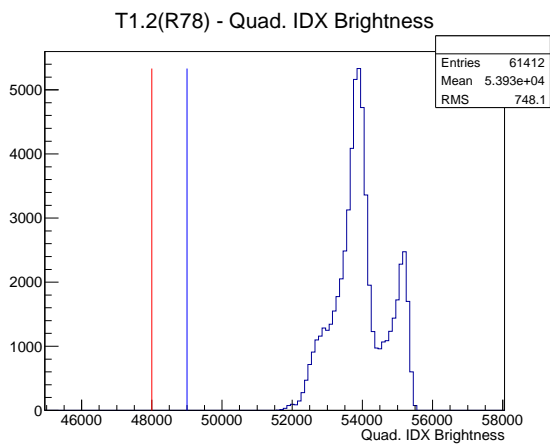

Target Performance Report - T1.2(R78)

Report Generated: April 9, 2012,

Last Actuation: 09/04/12 10:00:47

1 Operation Summary

	Last Shift	Total
Actuations:	61.4K	1619.0 K
Quadrature Count errors:	0	0
Fiber ADC errors:	0	0
BPS errors (during actuation):	0	1
(R78) Gaps > 3s & < 10s:	0	4
(R78) Gaps > 10s:	2	54
(R78) SP2 Corrections:	0	10
(R78) Capture Over/Under shoots:	1/0	34/0

2 Mechanical Performance

Starting position for the last 2000 actuations.

Starting position width over time.

Acceleration for the last 2000 actuations.

Acceleration over time. Normalised to a temperature 68C using the temperature data collected by the system.

3 Optical Performance

4 BPS Check