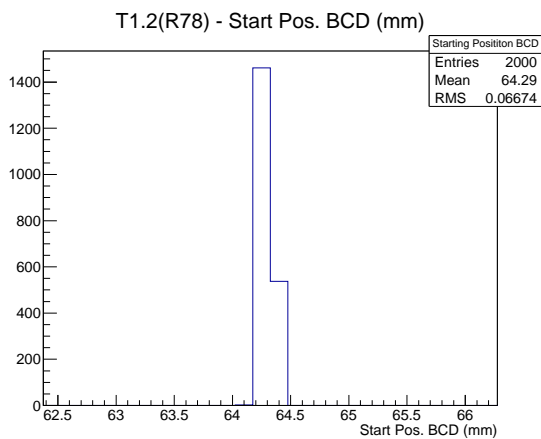

Target Performance Report - T1.2(R78)

Report Generated: April 9, 2012,

Last Actuation: 09/04/12 10:00:47

1 Operation Summary

	Last Shift	Total
Actuations:	61.4K	1619.0 K
Quadrature Count errors:	0	0
Fiber ADC errors:	0	0
BPS errors (during actuation):	0	1
(R78) Gaps > 3s & < 10s:	0	4
(R78) Gaps > 10s:	2	54
(R78) SP2 Corrections:	0	10
(R78) Capture Over/Under shoots:	1/0	34/0

2 Mechanical Performance

Starting position for the last 2000 actuations.

Starting position width over time.

Acceleration for the last 2000 actuations.

Acceleration over time. Normalised to a temperature 68C using the temperature data collected by the system.