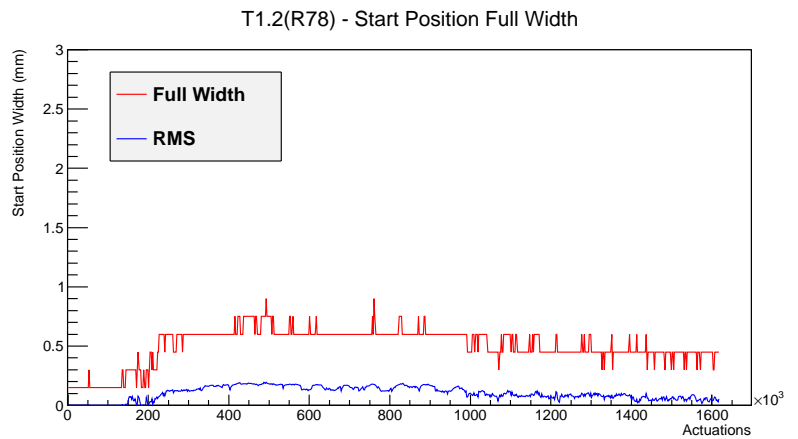

Target Performance Report - T1.2(R78)

Report Generated: April 9, 2012,

Last Actuation: 09/04/12 10:00:47

1 Operation Summary

	Last Shift	Total
Actuations:	61.4K	1619.0 K
Quadrature Count errors:	0	0
Fiber ADC errors:	0	0
BPS errors (during actuation):	0	1
(R78) Gaps > 3s & < 10s:	0	4
(R78) Gaps > 10s:	2	54
(R78) SP2 Corrections:	0	10
(R78) Capture Over/Under shoots:	1/0	34/0

2 Mechanical Performance

Starting position for the last 2000 actuations.

Starting position width over time.

Acceleration for the last 2000 actuations.

Acceleration over time. Normalised to a temperature 68C using the temperature data collected by the system.