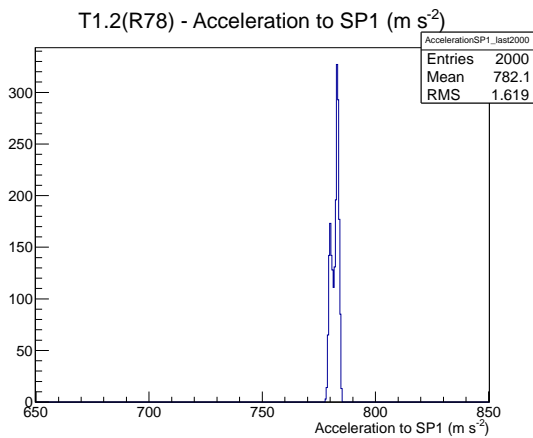

Target Performance Report - T1.2(R78)

Report Generated: April 9, 2012,

Last Actuation: 09/04/12 10:00:47

1 Operation Summary

	Last Shift	Total
Actuations:	61.4K	1619.0 K
Quadrature Count errors:	0	0
Fiber ADC errors:	0	0
BPS errors (during actuation):	0	1
(R78) Gaps > 3s & < 10s:	0	4
(R78) Gaps > 10s:	2	54
(R78) SP2 Corrections:	0	10
(R78) Capture Over/Under shoots:	1/0	34/0

2 Mechanical Performance

Starting position for the last 2000 actuations.

Starting position width over time.

Acceleration for the last 2000 actuations.

Acceleration over time. Normalised to a temperature 68C using the temperature data collected by the system.