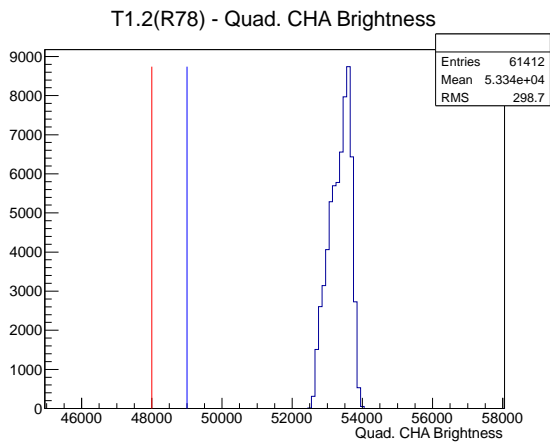

Target Performance Report - T1.2(R78)

Report Generated: April 9, 2012,

Last Actuation: 09/04/12 10:00:47

1 Operation Summary

	Last Shift	Total
Actuations:	61.4K	1619.0 K
Quadrature Count errors:	0	0
Fiber ADC errors:	0	0
BPS errors (during actuation):	0	1
(R78) Gaps > 3s & < 10s:	0	4
(R78) Gaps > 10s:	2	54
(R78) SP2 Corrections:	0	10
(R78) Capture Over/Under shoots:	1/0	34/0

2 Mechanical Performance

Starting position for the last 2000 actuations.

Starting position width over time.

Acceleration for the last 2000 actuations.

Acceleration over time. Normalised to a temperature 68C using the temperature data collected by the system.

3 Optical Performance

4 BPS Check