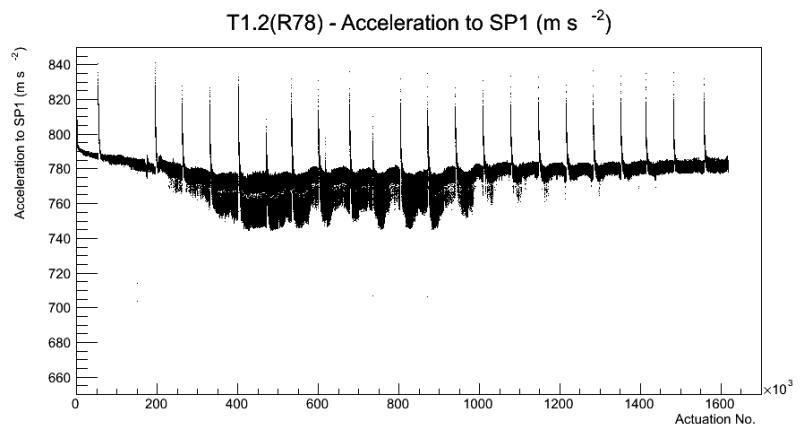

Target Performance Report - T1.2(R78)

Report Generated: April 9, 2012,

Last Actuation: 09/04/12 10:00:47

1 Operation Summary

	Last Shift	Total
Actuations:	61.4K	1619.0 K
Quadrature Count errors:	0	0
Fiber ADC errors:	0	0
BPS errors (during actuation):	0	1
(R78) Gaps > 3s & < 10s:	0	4
(R78) Gaps > 10s:	2	54
(R78) SP2 Corrections:	0	10
(R78) Capture Over/Under shoots:	1/0	34/0

2 Mechanical Performance

Starting position for the last 2000 actuations.

Starting position width over time.

Acceleration for the last 2000 actuations.

Acceleration over time. Normalised to a temperature 68C using the temperature data collected by the system.

3 Optical Performance

4 BPS Check