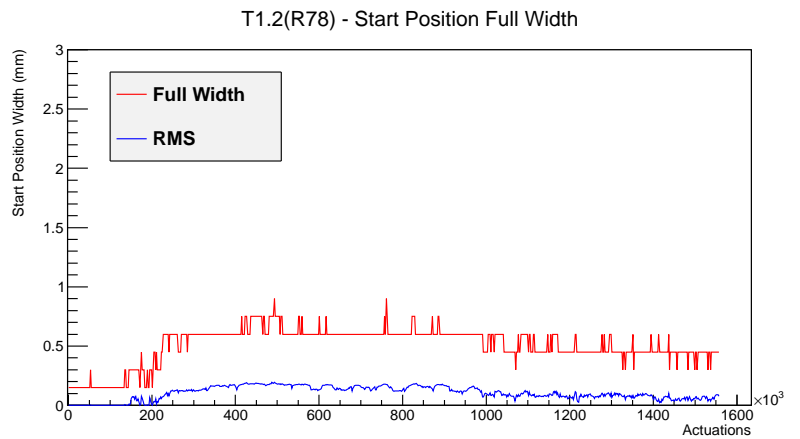

Target Performance Report - T1.2(R78)

Report Generated: April 8, 2012,

Last Actuation: 08/04/12 12:31:33

1 Operation Summary

	Last Shift	Total
Actuations:	76.2K	1557.5 K
Quadrature Count errors:	0	0
Fiber ADC errors:	0	0
BPS errors (during actuation):	0	1
(R78) Gaps > 3s & < 10s:	0	4
(R78) Gaps > 10s:	0	52
(R78) SP2 Corrections:	0	10
(R78) Capture Over/Under shoots:	0/0	33/0

2 Mechanical Performance

Starting position for the last 2000 actuations.

Starting position width over time.

Acceleration for the last 2000 actuations.

Acceleration over time. Normalised to a temperature 68C using the temperature data collected by the system.