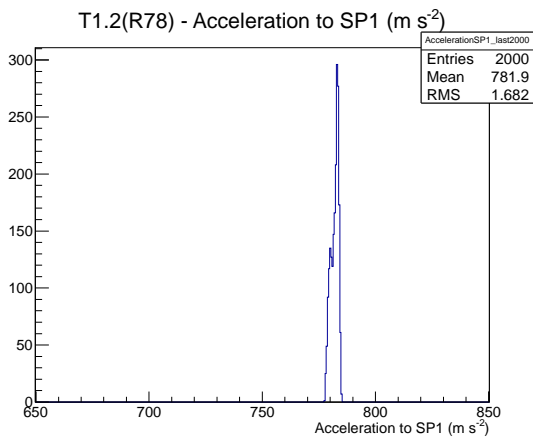

Target Performance Report - T1.2(R78)

Report Generated: April 8, 2012,

Last Actuation: 08/04/12 12:31:33

1 Operation Summary

	Last Shift	Total
Actuations:	76.2K	1557.5 K
Quadrature Count errors:	0	0
Fiber ADC errors:	0	0
BPS errors (during actuation):	0	1
(R78) Gaps > 3s & < 10s:	0	4
(R78) Gaps > 10s:	0	52
(R78) SP2 Corrections:	0	10
(R78) Capture Over/Under shoots:	0/0	33/0

2 Mechanical Performance

Starting position for the last 2000 actuations.

Starting position width over time.

Acceleration for the last 2000 actuations.

Acceleration over time. Normalised to a temperature 68C using the temperature data collected by the system.