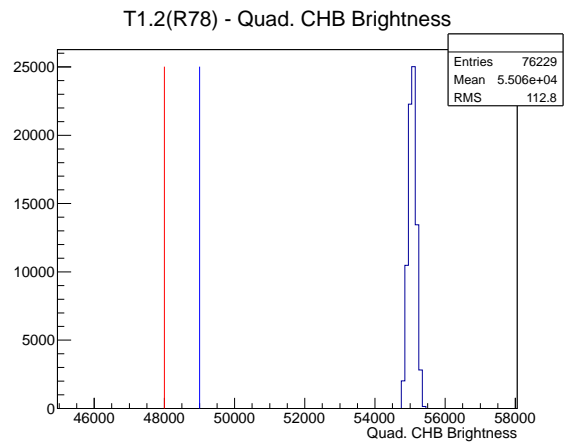

Target Performance Report - T1.2(R78)

Report Generated: April 8, 2012,

Last Actuation: 08/04/12 12:31:33

1 Operation Summary

	Last Shift	Total
Actuations:	76.2K	1557.5 K
Quadrature Count errors:	0	0
Fiber ADC errors:	0	0
BPS errors (during actuation):	0	1
(R78) Gaps > 3s & < 10s:	0	4
(R78) Gaps > 10s:	0	52
(R78) SP2 Corrections:	0	10
(R78) Capture Over/Under shoots:	0/0	33/0

2 Mechanical Performance

Starting position for the last 2000 actuations.

Starting position width over time.

Acceleration for the last 2000 actuations.

Acceleration over time. Normalised to a temperature 68C using the temperature data collected by the system.

3 Optical Performance

4 BPS Check