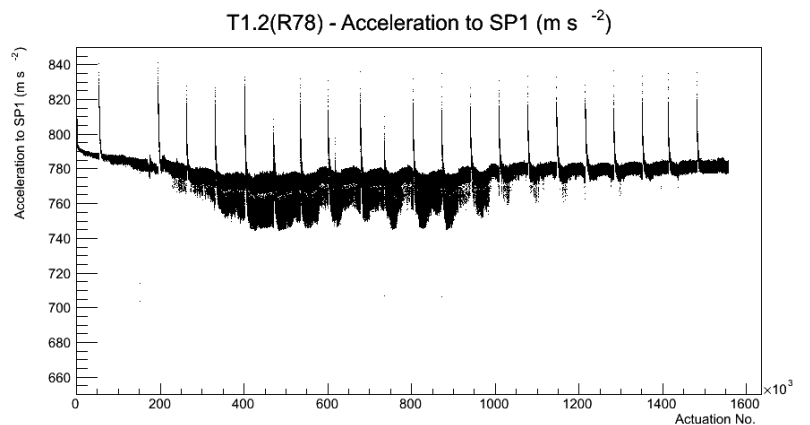

Target Performance Report - T1.2(R78)

Report Generated: April 8, 2012,

Last Actuation: 08/04/12 12:31:33

1 Operation Summary

	Last Shift	Total
Actuations:	76.2K	1557.5 K
Quadrature Count errors:	0	0
Fiber ADC errors:	0	0
BPS errors (during actuation):	0	1
(R78) Gaps > 3s & < 10s:	0	4
(R78) Gaps > 10s:	0	52
(R78) SP2 Corrections:	0	10
(R78) Capture Over/Under shoots:	0/0	33/0

2 Mechanical Performance

Starting position for the last 2000 actuations.

Starting position width over time.

Acceleration for the last 2000 actuations.

Acceleration over time. Normalised to a temperature 68C using the temperature data collected by the system.

3 Optical Performance

4 BPS Check