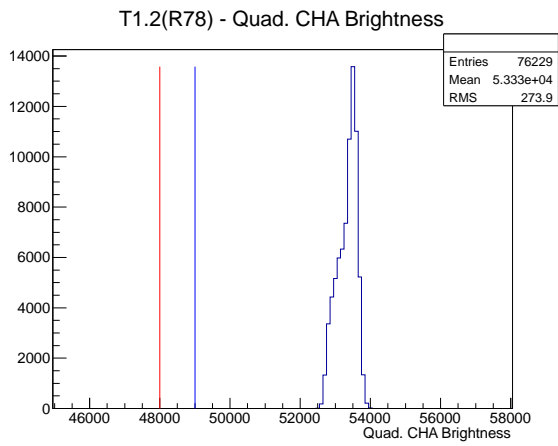

Target Performance Report - T1.2(R78)

Report Generated: April 8, 2012,

Last Actuation: 08/04/12 12:31:33

1 Operation Summary

	Last Shift	Total
Actuations:	76.2K	1557.5 K
Quadrature Count errors:	0	0
Fiber ADC errors:	0	0
BPS errors (during actuation):	0	1
(R78) Gaps > 3s & < 10s:	0	4
(R78) Gaps > 10s:	0	52
(R78) SP2 Corrections:	0	10
(R78) Capture Over/Under shoots:	0/0	33/0

2 Mechanical Performance

Starting position for the last 2000 actuations.

Starting position width over time.

Acceleration for the last 2000 actuations.

Acceleration over time. Normalised to a temperature 68C using the temperature data collected by the system.

3 Optical Performance

4 BPS Check