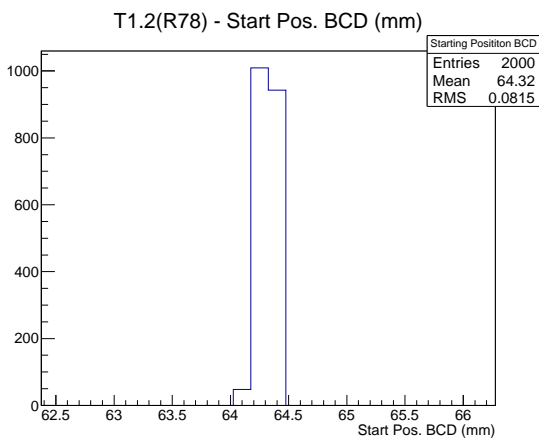

Target Performance Report - T1.2(R78)

Report Generated: April 8, 2012,

Last Actuation: 08/04/12 12:31:33

1 Operation Summary

	Last Shift	Total
Actuations:	76.2K	1557.5 K
Quadrature Count errors:	0	0
Fiber ADC errors:	0	0
BPS errors (during actuation):	0	1
(R78) Gaps > 3s & < 10s:	0	4
(R78) Gaps > 10s:	0	52
(R78) SP2 Corrections:	0	10
(R78) Capture Over/Under shoots:	0/0	33/0

2 Mechanical Performance

Starting position for the last 2000 actuations.

Starting position width over time.

Acceleration for the last 2000 actuations.

Acceleration over time. Normalised to a temperature 68C using the temperature data collected by the system.