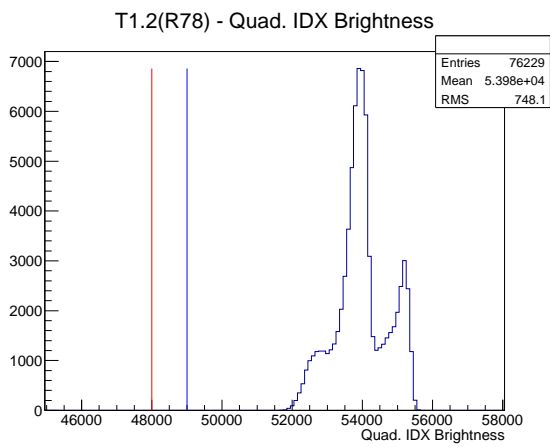

Target Performance Report - T1.2(R78)

Report Generated: April 8, 2012,

Last Actuation: 08/04/12 12:31:33

1 Operation Summary

	Last Shift	Total
Actuations:	76.2K	1557.5 K
Quadrature Count errors:	0	0
Fiber ADC errors:	0	0
BPS errors (during actuation):	0	1
(R78) Gaps > 3s & < 10s:	0	4
(R78) Gaps > 10s:	0	52
(R78) SP2 Corrections:	0	10
(R78) Capture Over/Under shoots:	0/0	33/0

2 Mechanical Performance

Starting position for the last 2000 actuations.

Starting position width over time.

Acceleration for the last 2000 actuations.

Acceleration over time. Normalised to a temperature 68C using the temperature data collected by the system.

3 Optical Performance

4 BPS Check