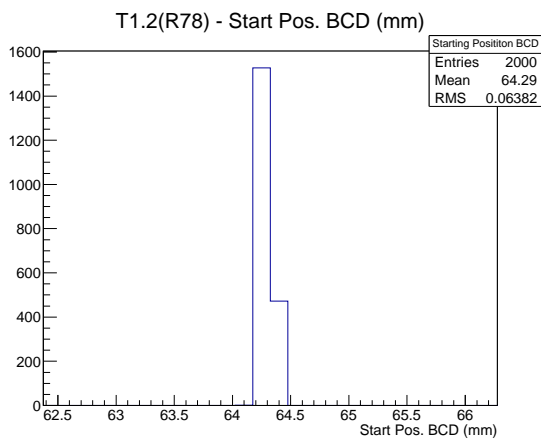

Target Performance Report - T1.2(R78)

Report Generated: April 7, 2012,

Last Actuation: 07/04/12 09:57:08

1 Operation Summary

	Last Shift	Total
Actuations:	68.5K	1481.3 K
Quadrature Count errors:	0	0
Fiber ADC errors:	0	0
BPS errors (during actuation):	0	1
(R78) Gaps > 3s & < 10s:	0	4
(R78) Gaps > 10s:	2	50
(R78) SP2 Corrections:	0	10
(R78) Capture Over/Under shoots:	0/0	33/0

2 Mechanical Performance

Starting position for the last 2000 actuations. Starting position width over time.

Acceleration for the last 2000 actuations.

Acceleration over time. Normalised to a temperature 68C using the temperature data collected by the system.