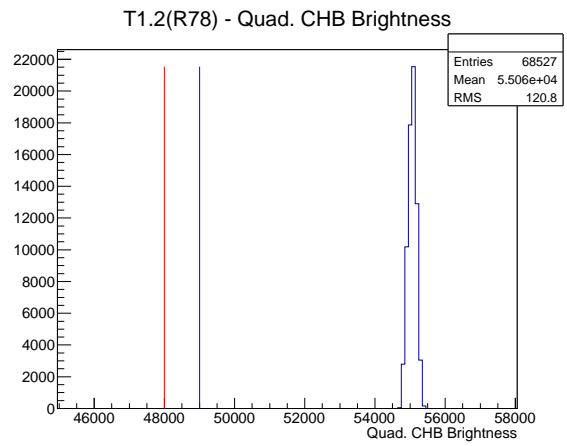

Target Performance Report - T1.2(R78)

Report Generated: April 7, 2012,

Last Actuation: 07/04/12 09:57:08

1 Operation Summary

	Last Shift	Total
Actuations:	68.5K	1481.3 K
Quadrature Count errors:	0	0
Fiber ADC errors:	0	0
BPS errors (during actuation):	0	1
(R78) Gaps > 3s & < 10s:	0	4
(R78) Gaps > 10s:	2	50
(R78) SP2 Corrections:	0	10
(R78) Capture Over/Under shoots:	0/0	33/0

2 Mechanical Performance

Starting position for the last 2000 actuations. Starting position width over time.

Acceleration for the last 2000 actuations.

Acceleration over time. Normalised to a temperature 68C using the temperature data collected by the system.

3 Optical Performance

4 BPS Check