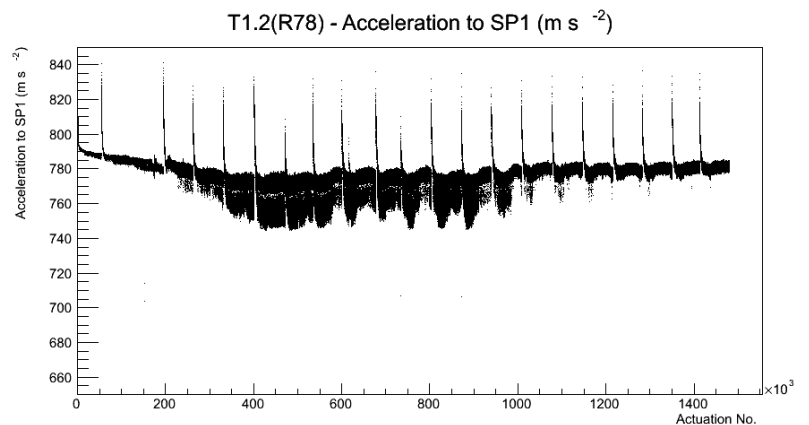

Target Performance Report - T1.2(R78)

Report Generated: April 7, 2012,

Last Actuation: 07/04/12 09:57:08

1 Operation Summary

	Last Shift	Total
Actuations:	68.5K	1481.3 K
Quadrature Count errors:	0	0
Fiber ADC errors:	0	0
BPS errors (during actuation):	0	1
(R78) Gaps > 3s & < 10s:	0	4
(R78) Gaps > 10s:	2	50
(R78) SP2 Corrections:	0	10
(R78) Capture Over/Under shoots:	0/0	33/0

2 Mechanical Performance

Starting position for the last 2000 actuations. Starting position width over time.

Acceleration for the last 2000 actuations.

Acceleration over time. Normalised to a temperature 68C using the temperature data collected by the system.