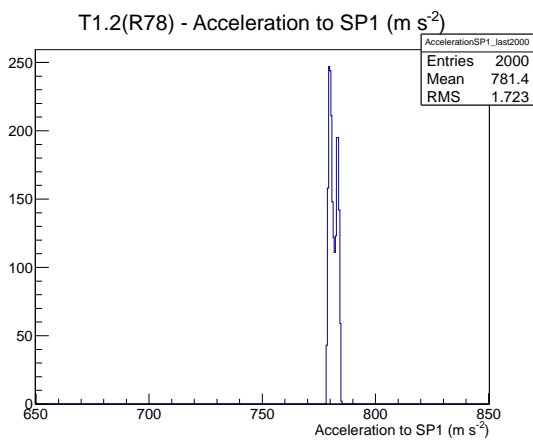

Target Performance Report - T1.2(R78)

Report Generated: April 7, 2012,

Last Actuation: 07/04/12 09:57:08

1 Operation Summary

	Last Shift	Total
Actuations:	68.5K	1481.3 K
Quadrature Count errors:	0	0
Fiber ADC errors:	0	0
BPS errors (during actuation):	0	1
(R78) Gaps > 3s & < 10s:	0	4
(R78) Gaps > 10s:	2	50
(R78) SP2 Corrections:	0	10
(R78) Capture Over/Under shoots:	0/0	33/0

2 Mechanical Performance

Starting position for the last 2000 actuations. Starting position width over time.

Acceleration for the last 2000 actuations.

Acceleration over time. Normalised to a temperature 68C using the temperature data collected by the system.