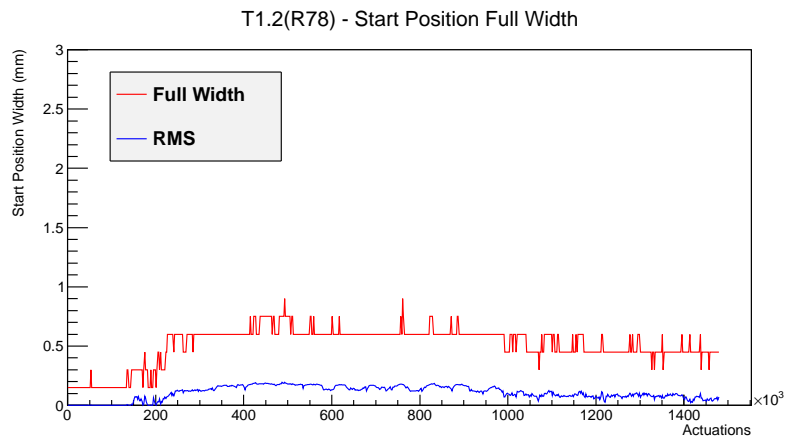

Target Performance Report - T1.2(R78)

Report Generated: April 7, 2012,

Last Actuation: 07/04/12 09:57:08

1 Operation Summary

	Last Shift	Total
Actuations:	68.5K	1481.3 K
Quadrature Count errors:	0	0
Fiber ADC errors:	0	0
BPS errors (during actuation):	0	1
(R78) Gaps > 3s & < 10s:	0	4
(R78) Gaps > 10s:	2	50
(R78) SP2 Corrections:	0	10
(R78) Capture Over/Under shoots:	0/0	33/0

2 Mechanical Performance

Starting position for the last 2000 actuations. Starting position width over time.

Acceleration for the last 2000 actuations.

Acceleration over time. Normalised to a temperature 68C using the temperature data collected by the system.