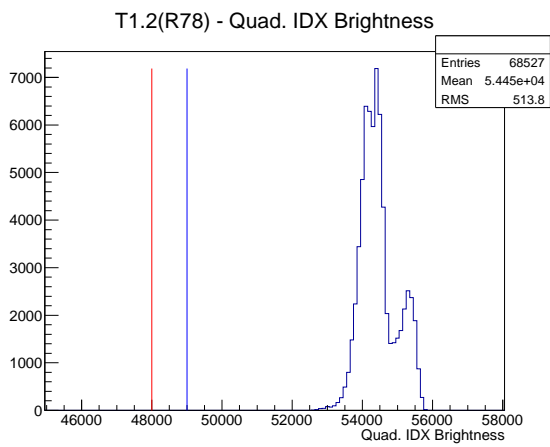

Target Performance Report - T1.2(R78)

Report Generated: April 7, 2012,

Last Actuation: 07/04/12 09:57:08

1 Operation Summary

	Last Shift	Total
Actuations:	68.5K	1481.3 K
Quadrature Count errors:	0	0
Fiber ADC errors:	0	0
BPS errors (during actuation):	0	1
(R78) Gaps > 3s & < 10s:	0	4
(R78) Gaps > 10s:	2	50
(R78) SP2 Corrections:	0	10
(R78) Capture Over/Under shoots:	0/0	33/0

2 Mechanical Performance

Starting position for the last 2000 actuations. Starting position width over time.

Acceleration for the last 2000 actuations.

Acceleration over time. Normalised to a temperature 68C using the temperature data collected by the system.

3 Optical Performance

4 BPS Check