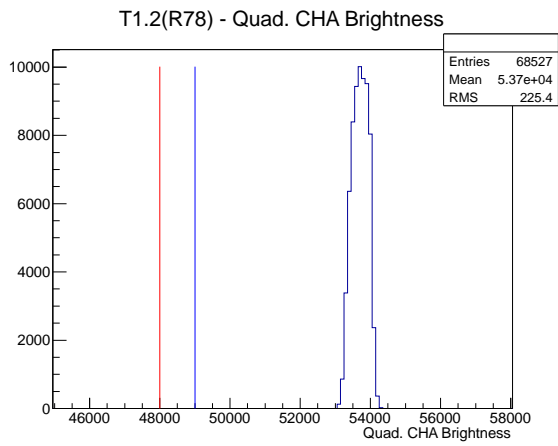

Target Performance Report - T1.2(R78)

Report Generated: April 7, 2012,

Last Actuation: 07/04/12 09:57:08

1 Operation Summary

	Last Shift	Total
Actuations:	68.5K	1481.3 K
Quadrature Count errors:	0	0
Fiber ADC errors:	0	0
BPS errors (during actuation):	0	1
(R78) Gaps > 3s & < 10s:	0	4
(R78) Gaps > 10s:	2	50
(R78) SP2 Corrections:	0	10
(R78) Capture Over/Under shoots:	0/0	33/0

2 Mechanical Performance

Starting position for the last 2000 actuations. Starting position width over time.

Acceleration for the last 2000 actuations.

Acceleration over time. Normalised to a temperature 68C using the temperature data collected by the system.

3 Optical Performance

4 BPS Check