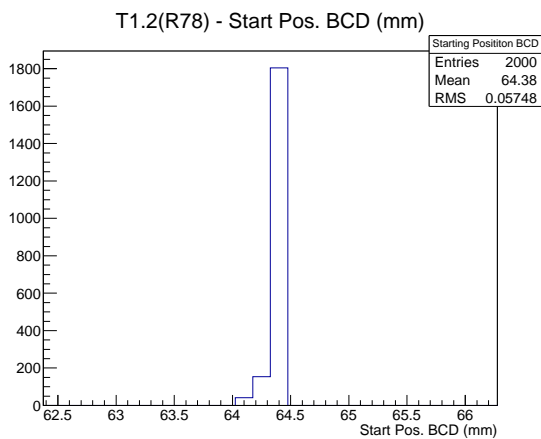

Target Performance Report - T1.2(R78)

Report Generated: April 5, 2012,

Last Actuation: 05/04/12 12:01:55

1 Operation Summary

	Last Shift	Total
Actuations:	68.1K	1350.6 K
Quadrature Count errors:	0	0
Fiber ADC errors:	0	0
BPS errors (during actuation):	0	1
(R78) Gaps > 3s & < 10s:	0	4
(R78) Gaps > 10s:	2	46
(R78) SP2 Corrections:	0	10
(R78) Capture Over/Under shoots:	0/0	33/0

2 Mechanical Performance

Starting position for the last 2000 actuations.

Starting position width over time.

Acceleration for the last 2000 actuations.

Acceleration over time. Normalised to a temperature 68C using the temperature data collected by the system.