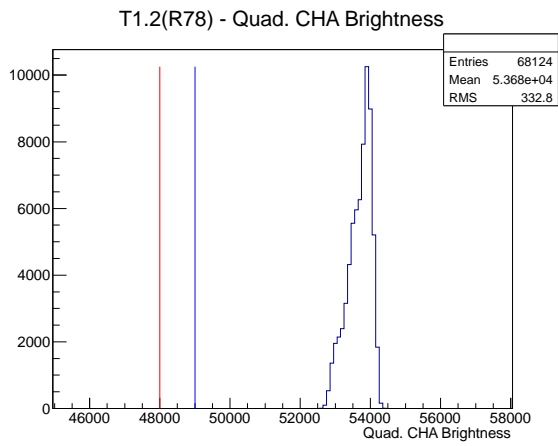

Target Performance Report - T1.2(R78)

Report Generated: April 5, 2012,

Last Actuation: 05/04/12 12:01:55

1 Operation Summary

	Last Shift	Total
Actuations:	68.1K	1350.6 K
Quadrature Count errors:	0	0
Fiber ADC errors:	0	0
BPS errors (during actuation):	0	1
(R78) Gaps > 3s & < 10s:	0	4
(R78) Gaps > 10s:	2	46
(R78) SP2 Corrections:	0	10
(R78) Capture Over/Under shoots:	0/0	33/0

2 Mechanical Performance

Starting position for the last 2000 actuations.

Starting position width over time.

Acceleration for the last 2000 actuations.

Acceleration over time. Normalised to a temperature 68C using the temperature data collected by the system.

3 Optical Performance

4 BPS Check