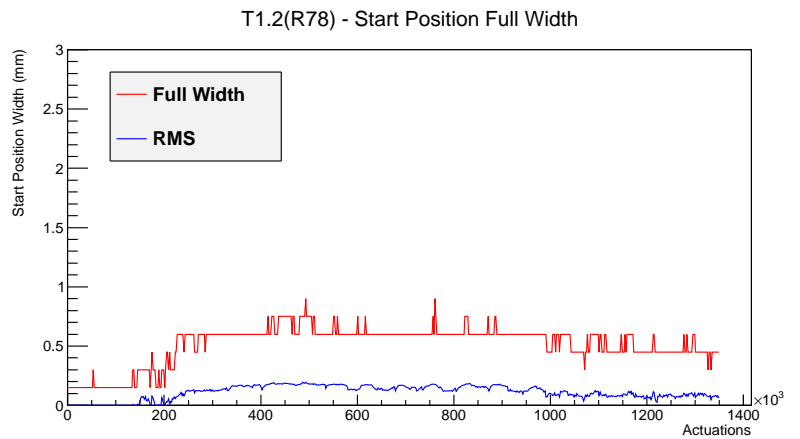

Target Performance Report - T1.2(R78)

Report Generated: April 5, 2012,

Last Actuation: 05/04/12 12:01:55

1 Operation Summary

	Last Shift	Total
Actuations:	68.1K	1350.6 K
Quadrature Count errors:	0	0
Fiber ADC errors:	0	0
BPS errors (during actuation):	0	1
(R78) Gaps > 3s & < 10s:	0	4
(R78) Gaps > 10s:	2	46
(R78) SP2 Corrections:	0	10
(R78) Capture Over/Under shoots:	0/0	33/0

2 Mechanical Performance

Starting position for the last 2000 actuations.

Starting position width over time.

Acceleration for the last 2000 actuations.

Acceleration over time. Normalised to a temperature 68C using the temperature data collected by the system.