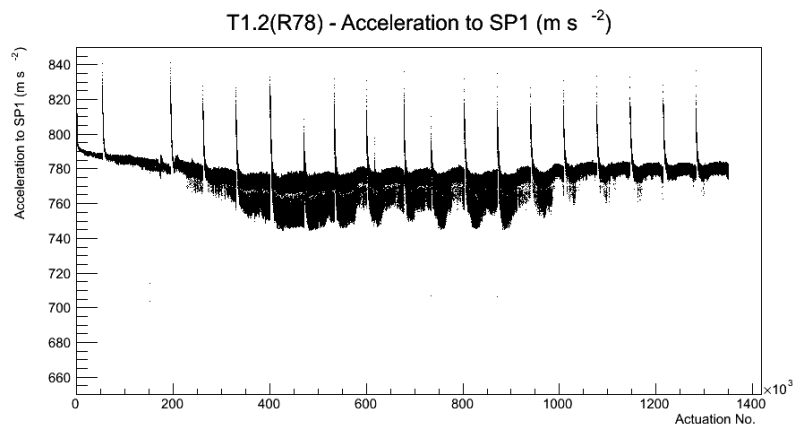

Target Performance Report - T1.2(R78)

Report Generated: April 5, 2012,

Last Actuation: 05/04/12 12:01:55

1 Operation Summary

	Last Shift	Total
Actuations:	68.1K	1350.6 K
Quadrature Count errors:	0	0
Fiber ADC errors:	0	0
BPS errors (during actuation):	0	1
(R78) Gaps > 3s & < 10s:	0	4
(R78) Gaps > 10s:	2	46
(R78) SP2 Corrections:	0	10
(R78) Capture Over/Under shoots:	0/0	33/0

2 Mechanical Performance

Starting position for the last 2000 actuations.

Starting position width over time.

Acceleration for the last 2000 actuations.

Acceleration over time. Normalised to a temperature 68C using the temperature data collected by the system.

3 Optical Performance

4 BPS Check