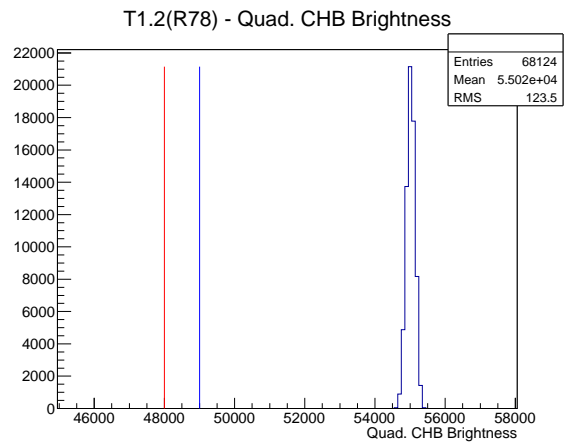

Target Performance Report - T1.2(R78)

Report Generated: April 5, 2012,

Last Actuation: 05/04/12 12:01:55

1 Operation Summary

	Last Shift	Total
Actuations:	68.1K	1350.6 K
Quadrature Count errors:	0	0
Fiber ADC errors:	0	0
BPS errors (during actuation):	0	1
(R78) Gaps > 3s & < 10s:	0	4
(R78) Gaps > 10s:	2	46
(R78) SP2 Corrections:	0	10
(R78) Capture Over/Under shoots:	0/0	33/0

2 Mechanical Performance

Starting position for the last 2000 actuations.

Starting position width over time.

Acceleration for the last 2000 actuations.

Acceleration over time. Normalised to a temperature 68C using the temperature data collected by the system.

3 Optical Performance

4 BPS Check