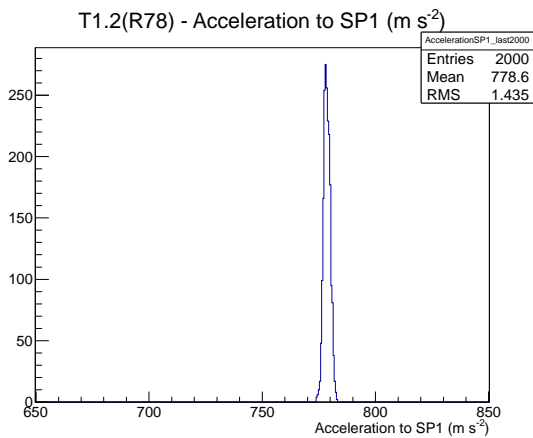

Target Performance Report - T1.2(R78)

Report Generated: April 5, 2012,

Last Actuation: 05/04/12 12:01:55

1 Operation Summary

	Last Shift	Total
Actuations:	68.1K	1350.6 K
Quadrature Count errors:	0	0
Fiber ADC errors:	0	0
BPS errors (during actuation):	0	1
(R78) Gaps > 3s & < 10s:	0	4
(R78) Gaps > 10s:	2	46
(R78) SP2 Corrections:	0	10
(R78) Capture Over/Under shoots:	0/0	33/0

2 Mechanical Performance

Starting position for the last 2000 actuations.

Starting position width over time.

Acceleration for the last 2000 actuations.

Acceleration over time. Normalised to a temperature 68C using the temperature data collected by the system.