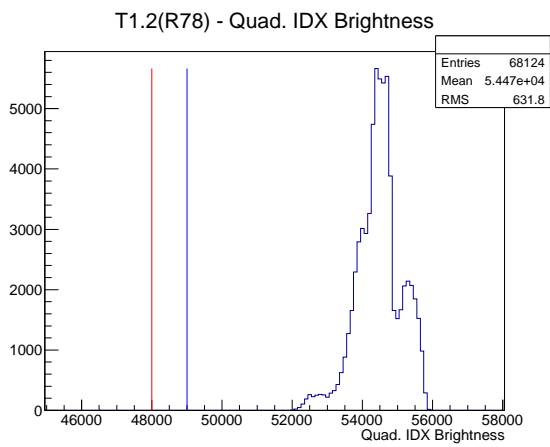

Target Performance Report - T1.2(R78)

Report Generated: April 5, 2012,

Last Actuation: 05/04/12 12:01:55

1 Operation Summary

	Last Shift	Total
Actuations:	68.1K	1350.6 K
Quadrature Count errors:	0	0
Fiber ADC errors:	0	0
BPS errors (during actuation):	0	1
(R78) Gaps > 3s & < 10s:	0	4
(R78) Gaps > 10s:	2	46
(R78) SP2 Corrections:	0	10
(R78) Capture Over/Under shoots:	0/0	33/0

2 Mechanical Performance

Starting position for the last 2000 actuations.

Starting position width over time.

Acceleration for the last 2000 actuations.

Acceleration over time. Normalised to a temperature 68C using the temperature data collected by the system.

3 Optical Performance

4 BPS Check